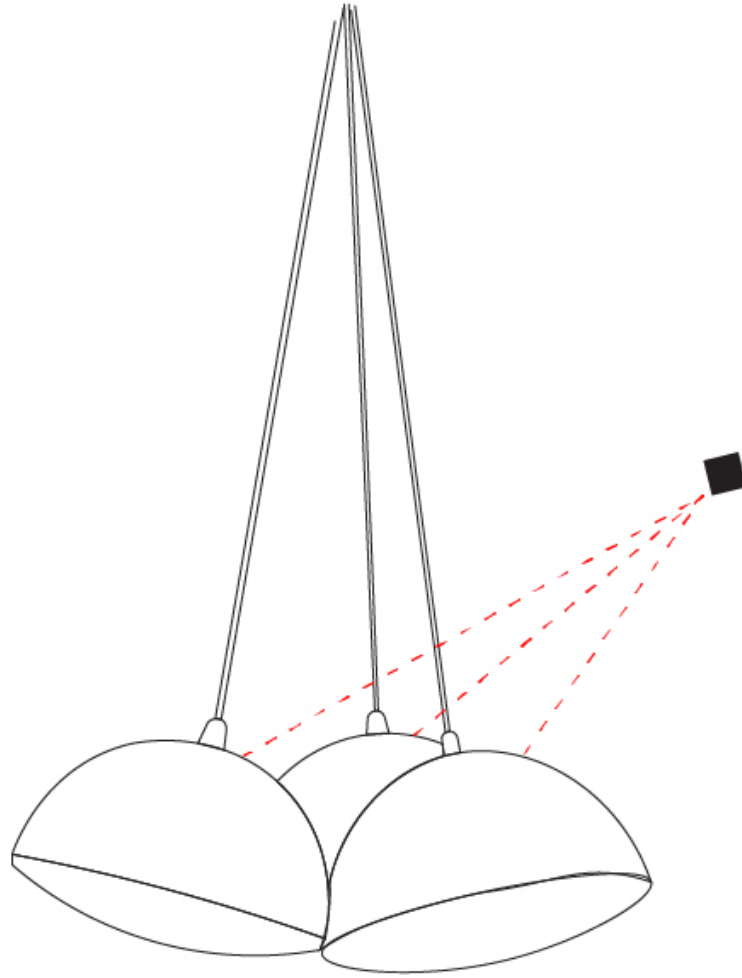

NOD 3 SUSPENSION

D91204

PROJECT

TYPE

SPECIFIER

QUANTITY

DATE

D