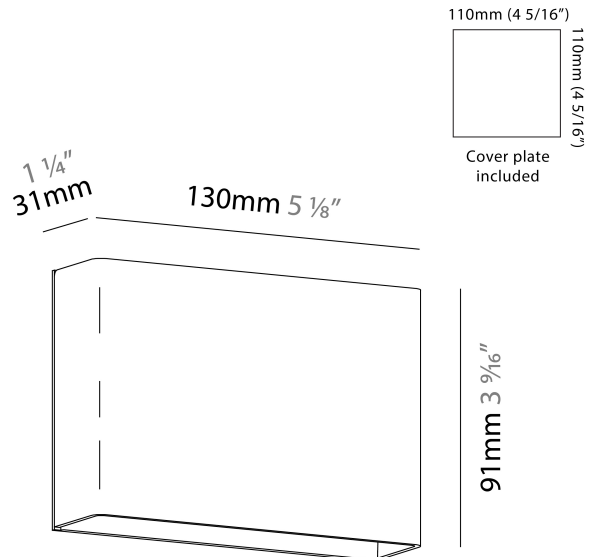

PROJECT _____
TYPE _____
SPECIFIER _____
QUANTITY _____
DATE _____

O-TEL SURFACE

D93251-

base number   Finish
Options

1. To build a product code in our configurator select the specify button on the base model # product page
2. To build a manual product code on this datasheet choose from the options listed below in blue font and add the suffix to the base model #

GENERAL

Series: O-Tel _____
Brand: Milan _____
Division: Design _____
Mounting Type: Surface _____
Mounting Location: Wall _____
Subcategory: Wall Effect _____

PHYSICAL

Shape: Rectangle _____
Length (mm): 130 _____
Length (in): 5 1/8 _____
Height (mm): 91 _____
Depth (mm): 31 _____
Height (in): 3 9/16 _____
Depth (in): 1 1/4 _____
Light Distribution: Direct / Indirect _____
Fixture Finish: [MBQ](#) / [MWL](#) _____
Fixture Material: Stamped Steel _____
Upon Request: New Construction - use single electrical switch/outlet for simpler designer without cover plate _____

ELECTRICAL

Number of Lamps: 1 _____
Lamp Type: LED Retrofit _____
Lamp Shape: T4 _____
Bulb Included: Bulb Not Included _____
Max. Wattage Per Lamp (W): 4.7 _____
Lamp Base: G9 _____
Input Voltage (V): 120 _____
Lamp Voltage (V): 120 _____

LED

OPTICAL

RATINGS AND CERTIFICATIONS

Certified By: Certified for North American Standards _____
IP rating: IP20 _____