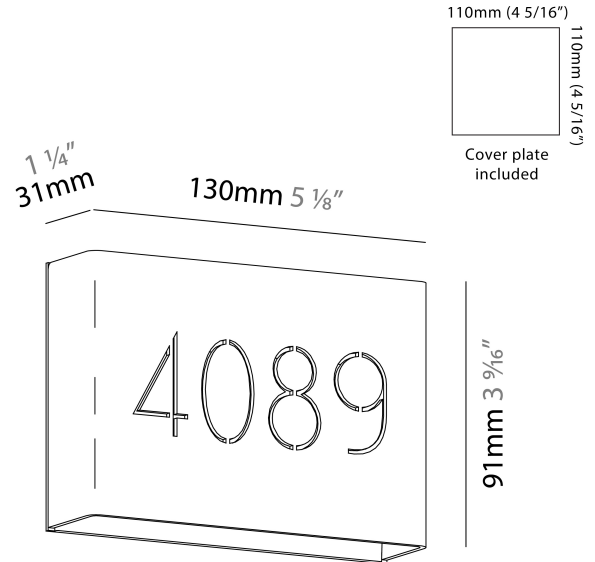

PROJECT	_____
TYPE	_____
SPECIFIER	_____
QUANTITY	_____
DATE	_____

O-TEL SURFACE

D93252

base number

1. To build a product code in our configurator select the specify button on the base model # product page
2. To build a manual product code on this datasheet choose from the options listed below in blue font and add the suffix to the base model #

GENERAL

Series: O-Tel _____
Brand: Milan _____
Division: Design _____
Mounting Type: Surface _____
Mounting Location: Wall _____
Subcategory: Wall Effect _____

PHYSICAL

Shape: Rectangle _____
Length (mm): 130 _____
Length (in): 5 1/8 _____
Height (mm): 91 _____
Depth (mm): 31 _____
Height (in): 3 9/16 _____
Depth (in): 1 1/4 _____
Light Distribution: Direct / Indirect _____
Weight (kg): 0.45 _____
Weight (lbs): 0.999 _____
Fixture Finish: MWL _____
Fixture Material: Stamped Steel _____
Upon Request: New Construction - use single electrical switch/outlet for simpler designer without cover plate _____

ELECTRICAL

Number of Lamps: 1 _____
Lamp Type: LED Retrofit _____
Lamp Shape: T4 _____
Bulb Included: Bulb Not Included _____
Total Output Wattage (W): 4.7 _____
Max. Wattage Per Lamp (W): 4.7 _____
Lamp Base: G9 _____
Input Voltage (V): 120 _____
Lamp Voltage (V): 120 _____

LED

OPTICAL

RATINGS AND CERTIFICATIONS

Certified By: CSA Certified to UL and CSA Standards _____
IP rating: IP20 _____