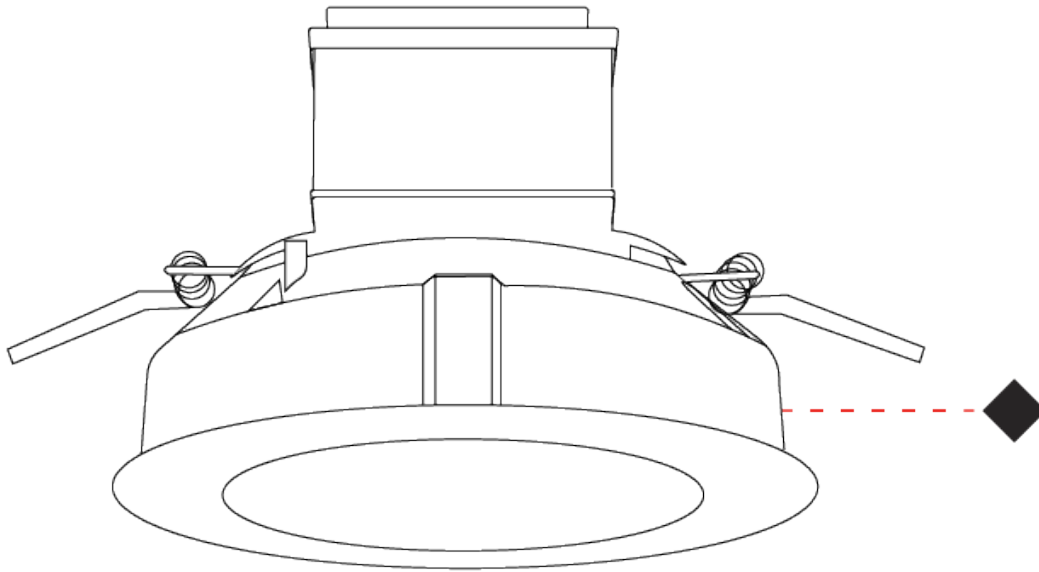

OBLO RECESSED

E9R140-

PROJECT _____

TYPE _____

SPECIFIER _____

QUANTITY _____

DATE _____