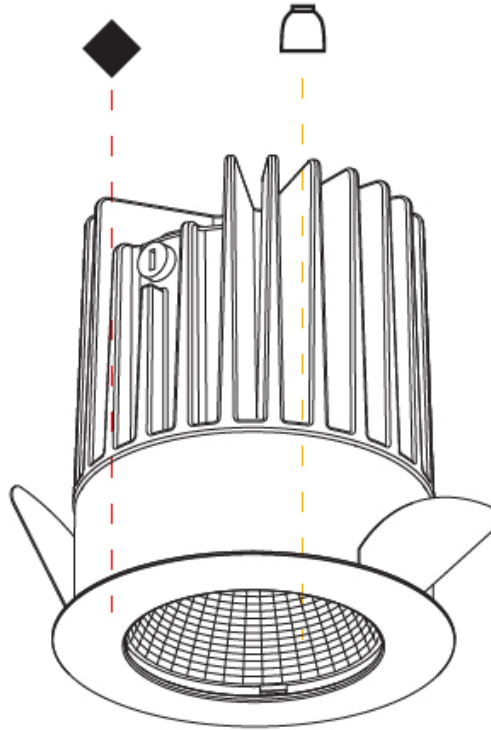

OIKO STANDARD RECESSED

A35555-

PROJECT

TYPE

SPECIFIER

QUANTITY

DATE

A