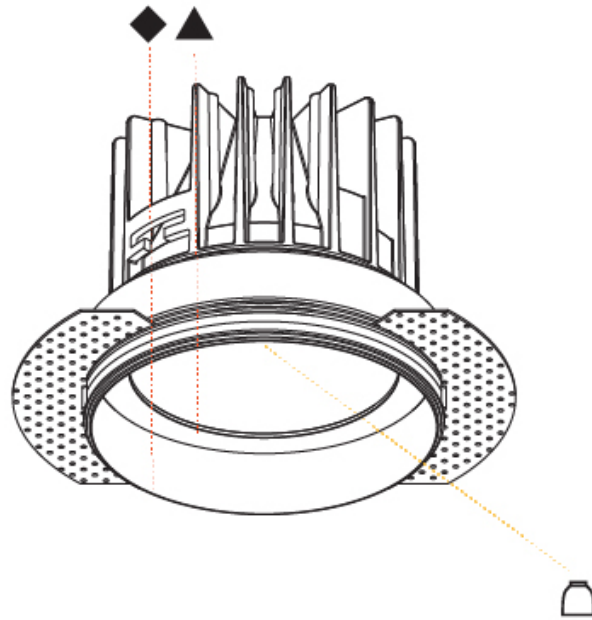

OIKO STANDARD TRIMLESS

A35434-

PROJECT	_____
TYPE	_____
SPECIFIER	_____
QUANTITY	_____
DATE	_____

A