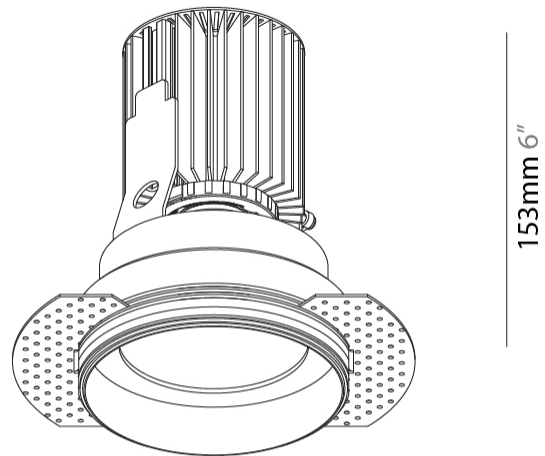

PHYSICAL

Shape: Round
Diameter (mm): 100
Diameter (in): 3 15/16
Height (mm): 153
Height (in): 6
Ceiling Thickness (mm): 10 / 12.5 / 15
Ceiling Thickness (in): 3/8 or 1/2 or 9/16
Min. Recessing Depth (mm): 170
Min. Recessing Depth (in): 6 11/16
Light Distribution: Downlight
Weight (kg): 0.6
Weight (lbs): 1.322
Fixture Finish: SSR / BKV / CWI / CRY / HAB / UFT / ITA / RUA / FTG / MYG / LOD / PUS / FRO / FUP / KIA / POP / BLS / SPG / MEY / GOH / GUM / CHC / COM / ABZ / JAG / OBR / MOS / ROR
Fixture Material: Aluminum Die Cast
Cut-out Measurements: 111mm / 4 3/8" Diameter
Upon Request: Unique Sizes Unique Ceiling Thickness

ELECTRICAL

Lamp Type: LED (Zhaga Standard)
Input Wattage (W): 20.9
Total Output Wattage (W): 18.7
Dimming: Tri-Mode (Non-Dimming and Phase Dimming (120Vac only) and 0-10V Dimming)
Driver Included: No
Driver Location: Recessed Housing
Driver Type: Constant Current - Universal
Driver Class: Class 2
Housing: See components
Input Voltage (V): 120 - 277
Constant Current (MA): 500

LED

Color Temperature (°K): 2700 / 3000 / 3500 / 4000
Max. Delivered Lumen (lm): 1630 / 1670 / 1754 / 1790
CRI: >90 CRI
Lamp Life (hrs): 50000
Upon Request: Special Color Temperature RGB-W Tunable White Special LED

OPTICAL

Reflector°: 18 / 26 / 40

RATINGS AND CERTIFICATIONS

Certified By: Certified for North American Standards
IP rating: IP20

Ø 100mm 3 15/16"
Ø 155mm 6 1/8"