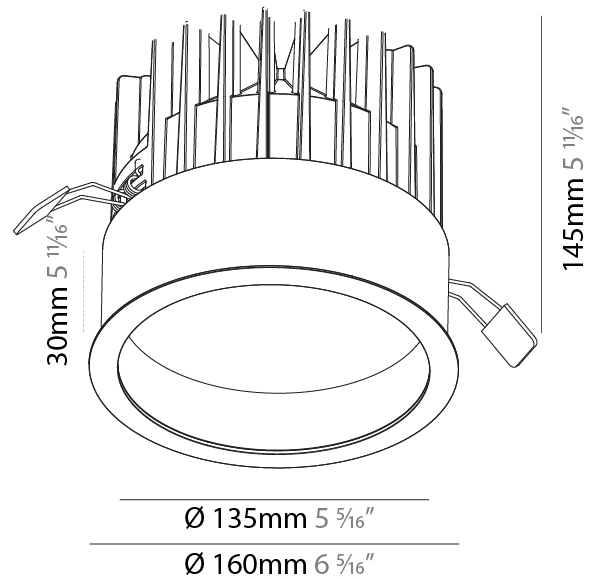

GENERAL

Series: Oiko
Subseries: Oiko Comfort
Brand: Prolight
Division: Architectural
Mounting Type: Recessed
Mounting Location: Ceiling
Subcategory: Downlight

PHYSICAL

Shape: Round
Diameter (mm): 160
Diameter (in): 6 5/16
Height (mm): 145
Height (in): 5 11/16
Ceiling Thickness (mm): 10 / 12.5 / 15
Ceiling Thickness (in): 3/8 or 1/2 or 9/16
Min. Recessing Depth (mm): 150
Min. Recessing Depth (in): 5 7/8
Light Distribution: Downlight
Weight (kg): 1.224
Weight (lbs): 2.7
Fixture Finish: SSR / BKV / CWI / CRY / HAB / LAG / UFT / ITA / RUA / RUR / MIC / FTG / MYG / TWT / LOD / PUS / FRO / FUP / KIA / POP / BLS / SPG / MEY / GOH / GUM / CHC / COM / ABZ / JAG / OBR / MOS / ROR
Fixture Material: Aluminum Die Cast
Cut-out Measurements: D. - 155mm / 6 1/8"

ELECTRICAL

Lamp Type: LED (Zhaga Standard)
Input Wattage (W): 37.4
Total Output Wattage (W): 33.6 / 34.1
Dimming: Tri-Mode (Non-Dimming and Phase Dimming (120Vac only) and 0-10V Dimming)
Driver Included: No
Driver Location: Recessed Housing
Driver Type: Constant Current - Universal
Housing: See components
Input Voltage (V): 120 - 277
Constant Current (MA): 900

LED

Number of LEDs: 1
Color Temperature (°K): 3000 / 3500 / 4000
Max. Delivered Lumen (lm): 2940 / 3061 / 3123
CRI: >90 CRI
Lamp Life (hrs): 50000

OPTICAL

Reflector°: 17 / 30 / 50

RATINGS AND CERTIFICATIONS

Certified By: Certified for North American Standards
IP rating: IP20