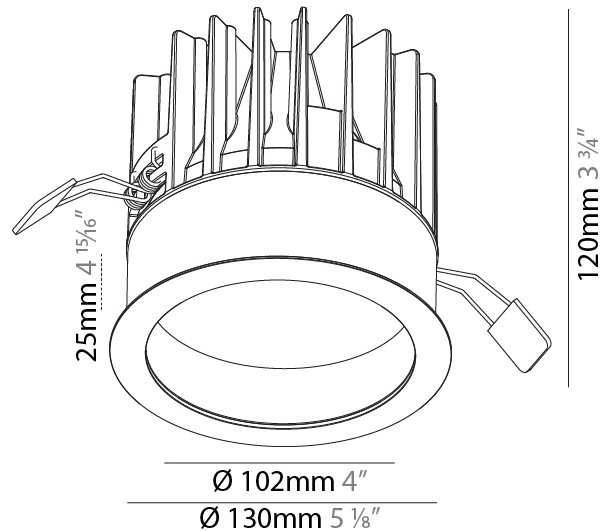

GENERAL

Series: Oiko
Subseries: Oiko Comfort
Brand: Prolight
Division: Architectural
Mounting Type: Recessed
Mounting Location: Ceiling
Subcategory: Downlight

PHYSICAL

Shape: Round
Diameter (mm): 130
Diameter (in): 5 1/8
Height (mm): 120
Height (in): 4 3/4
Ceiling Thickness (mm): 10 / 12.5 / 15
Ceiling Thickness (in): 3/8 or 1/2 or 9/16
Min. Recessing Depth (mm): 130
Min. Recessing Depth (in): 5 1/8
Light Distribution: Downlight
Weight (kg): 0.82
Weight (lbs): 1.81
Fixture Finish: SSR / BKV / CWI / CRY / HAB / UFT / ITA / RUA / FTG / MYG / LOD / PUS / FRO / FUP / KIA / POP / BLS / SPG / MEY / GOH / GUM / CHC / COM / ABZ / JAG / OBR / MOS / ROR
Fixture Material: Aluminum Die Cast
Cut-out Measurements: D. - 130mm / 5 1/8"

ELECTRICAL

Lamp Type: LED (Zhaga Standard)
Input Wattage (W): 28.6
Total Output Wattage (W): 26
Dimming: Tri-Mode (Non-Dimming and Phase Dimming (120Vac only) and 0-10V Dimming)
Driver Included: No
Driver Location: Recessed Housing
Driver Type: Constant Current - Universal
Housing: See components
Input Voltage (V): 120 - 277
Constant Current (MA): 700

LED

Number of LEDs: 1
Color Temperature (°K): 2700 / 3000 / 3500 / 4000
Max. Delivered Lumen (lm): 2282 / 2340 / 2436 / 2486
Nominal Lumen (lm): 3210 / 3290 / 34459 / 3530
CRI: >90 CRI
Lamp Life (hrs): 50000

OPTICAL

Reflector: 12 / 24 / 40

RATINGS AND CERTIFICATIONS

Certified By: Certified for North American Standards
IP rating: IP20