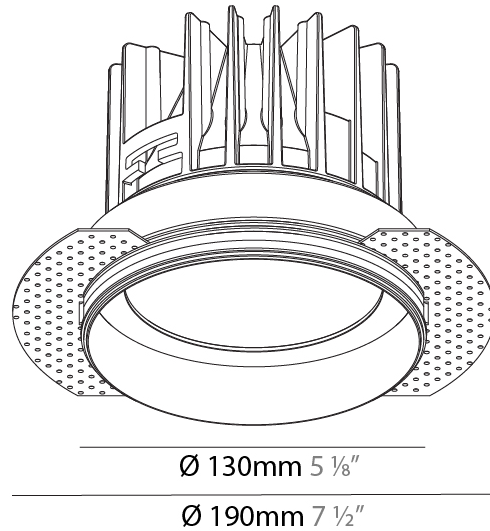

PHYSICAL

Shape: Round
Diameter (mm): 130
Diameter (in): 5 1/8
Height (mm): 122
Height (in): 4 13/16
Ceiling Thickness (mm): 10 / 12.5 / 15
Ceiling Thickness (in): 3/8 or 1/2 or 9/16
Min. Recessing Depth (mm): 130
Min. Recessing Depth (in): 5 1/8
Light Distribution: Downlight
Weight (kg): 0.882
Weight (lbs): 1.944
Fixture Finish: SSR / BKV / CWI / CRY / HAB / UFT / ITA / RUA / FTG / MYG / LOD / PUS / FRO / FUP / KIA / POP / BLS / SPG / MEY / GOH / GUM / CHC / COM / ABZ / JAG / OBR / MOS / ROR
Fixture Material: Aluminum Die Cast
Cut-out Measurements: 142mm / 5 9/16"
Upon Request: Unique Sizes Unique Ceiling Thickness

ELECTRICAL

Lamp Type: LED (Zhaga Standard)
Input Wattage (W): 28.6
Total Output Wattage (W): 26.4
Dimming: Tri-Mode (Non-Dimming and Phase Dimming (120Vac only) and 0-10V Dimming)
Driver Included: No
Driver Location: Recessed Housing
Driver Type: Constant Current - Universal
Driver Class: Class 2
Housing: See components
Input Voltage (V): 120 - 277
Constant Current (MA): 700

LED

Color Temperature (°K): 2700 / 3000 / 3500 / 4000
Max. Delivered Lumen (lm): 2282 / 2340 / 2436 / 2486
CRI: >90 CRI
Lamp Life (hrs): 50000

OPTICAL

Reflector°: 12 / 24 / 40

RATINGS AND CERTIFICATIONS

Certified By: Certified for North American Standards
IP rating: IP20
Upon Request: Special Beam Angles

122mm 4 13/16"