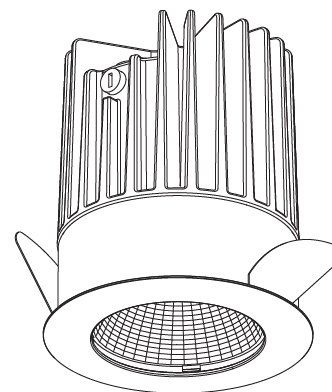

GENERAL

Series: Oiko
Subseries: Oiko Standard
Brand: Prolicht
Division: Architectural
Mounting Type: Recessed
Mounting Location: Ceiling
Subcategory: Downlight

PHYSICAL

Shape: Round
Diameter (mm): 64
Diameter (in): 2 1/2
Height (mm): 74
Height (in): 2 15/16
Ceiling Thickness (mm): 10 / 12.5 / 15
Ceiling Thickness (in): 3/8 or 1/2 or 9/16
Min. Recessing Depth (mm): 90
Min. Recessing Depth (in): 3 9/16
Light Distribution: Downlight
Weight (kg): 0.22
Weight (lbs): 0.49
Fixture Finish: SSR / BKV / CWI / CRY / HAB / UFT / ITA / RUA / FTG / MYG / LOD / PUS / FRO / FUP / KIA / POP / BLS / SPG / MEY / GOH / GUM / CHC / COM / ABZ / JAG / OBR / MOS / ROR
Fixture Material: Aluminum Die Cast
Cut-out Measurements: D. - 60mm / 2 3/8"

ELECTRICAL

Lamp Type: LED (Zhaga Standard)
Input Wattage (W): 14.3
Total Output Wattage (W): 13
Dimming: Tri-Mode (Non-Dimming and Phase Dimming (120Vac only) and 0-10V Dimming)
Driver Included: No
Driver Location: Remote
Driver Type: Constant Current - Universal
Driver Class: Class 2
Input Voltage (V): 120 - 277
Constant Current (MA): 350

LED

Number of LEDs: 1
Color Temperature (°K): 2700 / 3000 / 3500 / 4000
Max. Delivered Lumen (lm): 890 / 920 / 970 / 990
Nominal Lumen (lm): 1304 / 1352 / 1421 / 1450
CRI: >90 CRI
Lamp Life (hrs): 50000

OPTICAL

Reflector°: 20 / 40 / 60

RATINGS AND CERTIFICATIONS

Certified By: Certified for North American Standards
IP rating: IP20

74mm 2 15/16"

Ø 41mm 1 5/8"

Ø 64mm 2 1/2"

90mm
3 5/8"

60mm
2 3/8"

10-15
3/8" - 9/16"