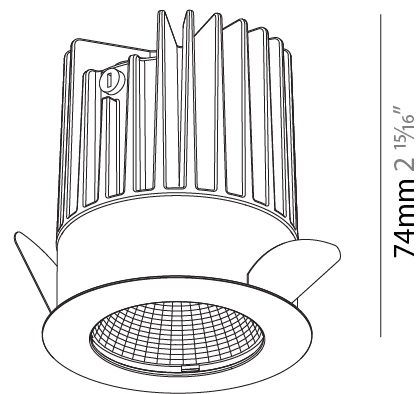

GENERAL

Series: Oiko
Subseries: Oiko Standard
Brand: Prolicht
Division: Architectural
Mounting Type: Recessed
Mounting Location: Ceiling
Subcategory: Downlight

PHYSICAL

Shape: Round
Diameter (mm): 64
Diameter (in): 2 1/2
Height (mm): 74
Height (in): 2 15/16
Ceiling Thickness (mm): 10 / 12.5 / 15
Ceiling Thickness (in): 3/8 or 1/2 or 9/16
Min. Recessing Depth (mm): 90
Min. Recessing Depth (in): 3 9/16
Light Distribution: Downlight
Weight (kg): 0.22
Weight (lbs): 0.49
Fixture Finish: SSR / BKV / CWI / CRY / HAB / UFT / ITA / RUA / FTG / MYG / LOD / PUS / FRO / FUP / KIA / POP / BLS / SPG / MEY / GOH / GUM / CHC / COM / ABZ / JAG / OBR / MOS / ROR
Fixture Material: Aluminum Die Cast
Cut-out Measurements: D. - 60mm / 2 3/8"

ELECTRICAL

Lamp Type: LED (Zhaga Standard)
Total Output Wattage (W): 15
Dimming: Dali Dimming
Driver Included: No
Driver Location: Remote
Driver Type: Constant Current - 120Vac
Input Voltage (V): 120
Constant Current (MA): 350

LED

Number of LEDs: 1
Color Temperature (°K): Warm Dim
Max. Delivered Lumen (lm): 760
Nominal Lumen (lm): 1140
CRI: >90 CRI
Lamp Life (hrs): 50000

OPTICAL

Reflector: 20 / 40 / 60

RATINGS AND CERTIFICATIONS

Certified By: Certified for North American Standards
IP rating: IP20

PROJECT	_____
TYPE	_____
SPECIFIER	_____
QUANTITY	_____
DATE	_____

Ø 41mm 1 5/8"

Ø 64mm 2 1/2"