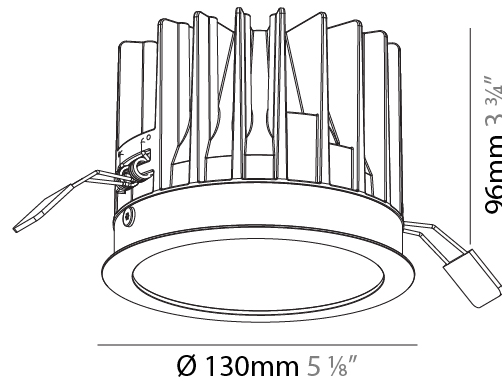

GENERAL

Series: Oiko
Subseries: Oiko Standard
Brand: Prolicht
Division: Architectural
Mounting Type: Recessed
Mounting Location: Ceiling
Subcategory: Downlight

PHYSICAL

Shape: Round
Diameter (mm): 130
Diameter (in): 5 1/8
Height (mm): 96
Height (in): 3 3/4
Ceiling Thickness (mm): 10 / 12.5 / 15
Ceiling Thickness (in): 3/8 or 1/2 or 9/16
Min. Recessing Depth (mm): 110
Min. Recessing Depth (in): 4 1/16
Light Distribution: Downlight
Weight (kg): 0.83
Weight (lbs): 1.83
Fixture Finish: SSR / BKV / CWI / CRY / HAB / UFT / ITA / RUA / FTG / MYG / LOD / PUS / FRO / FUP / KIA / POP / BLS / SPG / MEY / GOH / GUM / CHC / COM / ABZ / JAG / OBR / MOS / ROR
Fixture Material: Aluminum Die Cast
Cut-out Measurements: D. - 125mm / 4 15/16"

ELECTRICAL

Lamp Type: LED (Zhaga Standard)
Input Wattage (W): 28.6
Total Output Wattage (W): 26
Dimming: Tri-Mode (Non-Dimming and Phase Dimming (120Vac only) and 0-10V Dimming)
Driver Included: No
Driver Location: Recessed Housing
Driver Type: Constant Current - Universa
Housing: See components
Input Voltage (V): 120 - 277
Constant Current (MA): 700

LED

Number of LEDs: 1
Color Temperature (°K): 2700 / 3000 / 3500 / 4000
Max. Delivered Lumen (lm): Max 2830
Nominal Lumen (lm): 3210 / 3290 / 3459 / 3530
CRI: >90 CRI
Efficiency (%): 87 / 81 / 80
Lamp Life (hrs): 50000

OPTICAL

Reflector: 12 / 24 / 40

RATINGS AND CERTIFICATIONS

Certified By: Certified for North American Standards
IP rating: IP20