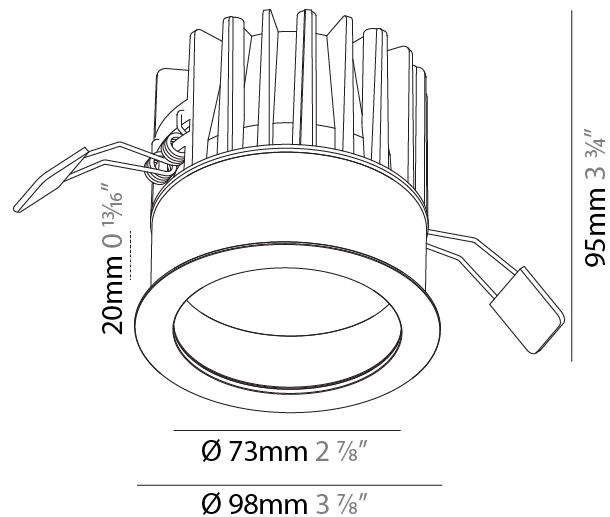

GENERAL

Series: Oiko
Subseries: Oiko Comfort
Brand: Prolicht
Division: Architectural
Mounting Type: Recessed
Mounting Location: Ceiling
Subcategory: Downlight

PHYSICAL

Shape: Round
Diameter (mm): 98
Diameter (in): 3 7/8
Height (mm): 95
Height (in): 3 3/4
Ceiling Thickness (mm): 10 / 12.5 / 15
Ceiling Thickness (in): 3/8 or 1/2 or 9/16
Min. Recessing Depth (mm): 110
Min. Recessing Depth (in): 4 5/16
Light Distribution: Downlight
Weight (kg): 0.452
Weight (lbs): 1
Fixture Finish: SSR / BKV / CWI / CRY / HAB / UFT / ITA / RUA / FTG / MYG / LOD / PUS / FRO / FUP / KIA / POP / BLS / SPG / MEY / GOH / GUM / CHC / COM / ABZ / JAG / OBR / MOS / ROR
Fixture Material: Aluminum Die Cast
Cut-out Measurements: D. - 92mm / 3 5/8"

ELECTRICAL

Lamp Type: LED (Zhaga Standard)
Input Wattage (W): 20.9
Total Output Wattage (W): 18.7
Dimming: Tri-Mode (Non-Dimming and Phase Dimming (120Vac only) and 0-10V Dimming)
Driver Included: No
Driver Location: Recessed Housing
Driver Type: Constant Current - Universal
Housing: See components
Input Voltage (V): 120 - 277
Constant Current (MA): 500

LED

Number of LEDs: 1
Color Temperature (°K): 2700 / 3000 / 3500 / 4000
Max. Delivered Lumen (lm): 1630 / 1670 / 1754 / 1790
Nominal Lumen (lm): 2360 / 2420 / 2548 / 2600
CRI: >90 CRI
Lamp Life (hrs): 50000

OPTICAL

Reflector°: 18 / 26 / 40

RATINGS AND CERTIFICATIONS

Certified By: Certified for North American Standards
IP rating: IP20