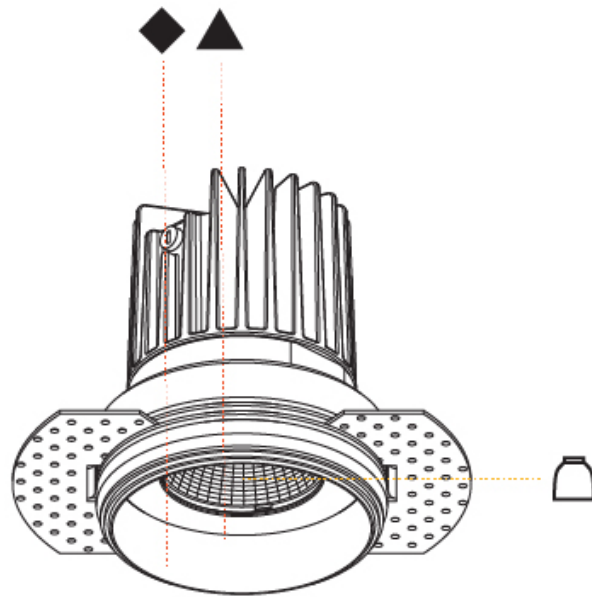

OIKO STANDARD TRIMLESS

A35534-

PROJECT

TYPE

SPECIFIER

QUANTITY

DATE

A