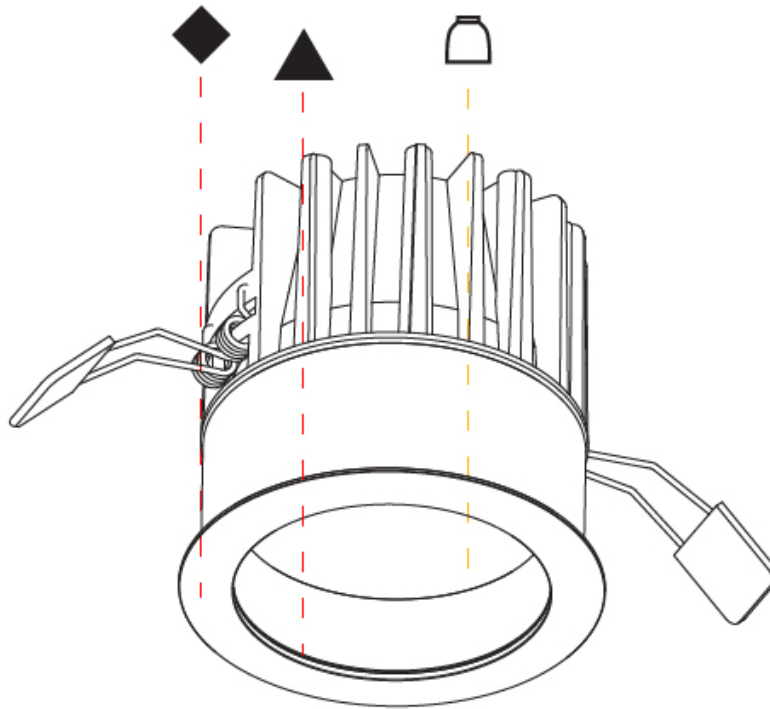

OIKO COMFORT RECESSED

A35723-

PROJECT _____

TYPE _____

SPECIFIER _____

QUANTITY _____

DATE _____

A