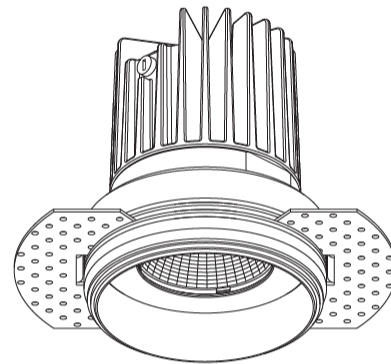

PHYSICAL

Shape: Round
Diameter (mm): 65
Diameter (in): 2 ⁹/₁₆
Height (mm): 90
Height (in): 3 ⁹/₁₆
Ceiling Thickness (mm): 10 / 12.5 / 15
Ceiling Thickness (in): 3/8 or 1/2 or 9/16
Min. Recessing Depth (mm): 110
Min. Recessing Depth (in): 4 ¹⁵/₁₆
Light Distribution: Downlight
Weight (kg): 0.312
Weight (lbs): 0.687
Fixture Finish: SSR / BKV / CWI / CRY / HAB / UFT / ITA / RUA / FTG / MYG / LOD / PUS / FRO / FUP / KIA / POP / BLS / SPG / MEY / GOH / GUM / CHC / COM / ABZ / JAG / OBR / MOS / ROR
Fixture Material: Aluminum Die Cast
Cut-out Measurements: 79mm / 3 1/8"

ELECTRICAL

Lamp Type: LED (Zhaga Standard)
Input Wattage (W): 15.5
Total Output Wattage (W): 14
Dimming: Tri-Mode (Non-Dimming and Phase Dimming (120Vac only) and 0-10V Dimming)
Driver Included: No
Driver Location: Recessed Housing
Driver Type: Constant Current - Universal
Driver Class: Class 2
Input Voltage (V): 120 - 277
Constant Current (MA): 500

LED

Color Temperature (°K): 2700 / 3000 / 3500 / 4000
Max. Delivered Lumen (lm): 930 / 960 / 1009 / 1030
Nominal Lumen (lm): 1386 / 1438 / 1511 / 1542
CRI: >90 CRI
Lamp Life (hrs): 50000
Upon Request: Special Color Temperature RGB-W Tunable White Special LED

OPTICAL

Reflector: 20 / 40 / 60
Adjustability: Fixed

RATINGS AND CERTIFICATIONS

Certified By: Certified for North American Standards
IP rating: IP44
Upon Request: Special Beam Angles

90mm 3 ⁹/₁₆"

Ø 65mm 2 ⁹/₁₆"

Ø 115mm 4 ¹/₂"