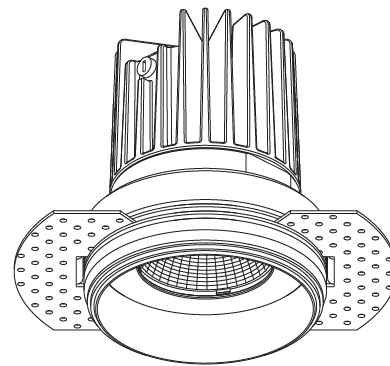

GENERAL

Series: Oiko
Subseries: Oiko Standard
Brand: Prolicht
Division: Architectural
Mounting Type: Trimless
Mounting Location: Ceiling
Subcategory: Downlight

PHYSICAL

Shape: Round
Diameter (mm): 65
Diameter (in): 2 5/16
Height (mm): 90
Height (in): 3 9/16
Ceiling Thickness (mm): 10 / 12.5 / 15 / 25
Ceiling Thickness (in): 3/8 or 1/2 or 9/16 or 1
Min. Recessing Depth (mm): 110
Min. Recessing Depth (in): 4 5/16
Light Distribution: Downlight
Weight (kg): 0.313
Weight (lbs): 0.690
Fixture Finish: SSR / BKV / CWI / CRY / HAB / UFT / ITA / RUA / FTG / MYG / LOD / PUS / FRO / FUP / KIA / POP / BLS / SPG / MEY / GOH / GUM / CHC / COM / ABZ / JAG / OBR / MOS / ROR
Fixture Material: Aluminum Die Cast
Cut-out Measurements: 79mm / 3 1/8"
Upon Request: Unique Sizes Unique Ceiling Thickness

ELECTRICAL

Lamp Type: LED (Zhaga Standard)
Input Wattage (W): 16.5
Total Output Wattage (W): 14.7
Dimming: Dali Dimming
Driver Included: No
Driver Location: Recessed Housing
Driver Type: Constant Current - 120Vac
Driver Class: Class 2
Input Voltage (V): 120 - 277
Constant Current (MA): 350

LED

Color Temperature (°K): Warm Dim
Max. Delivered Lumen (lm): 770
CRI: >90 CRI
Lamp Life (hrs): 50000
Upon Request: Special Color Temperature RGB-W Tunable White Special LED

OPTICAL

Reflector: 20 / 40 / 60
Upon Request: Special Beam Angles

RATINGS AND CERTIFICATIONS

Certified By: Certified for North American Standards
IP rating: IP20

90mm 3 9/16"

Ø 65mm 2 5/16"

Ø 115mm 4 1/2"