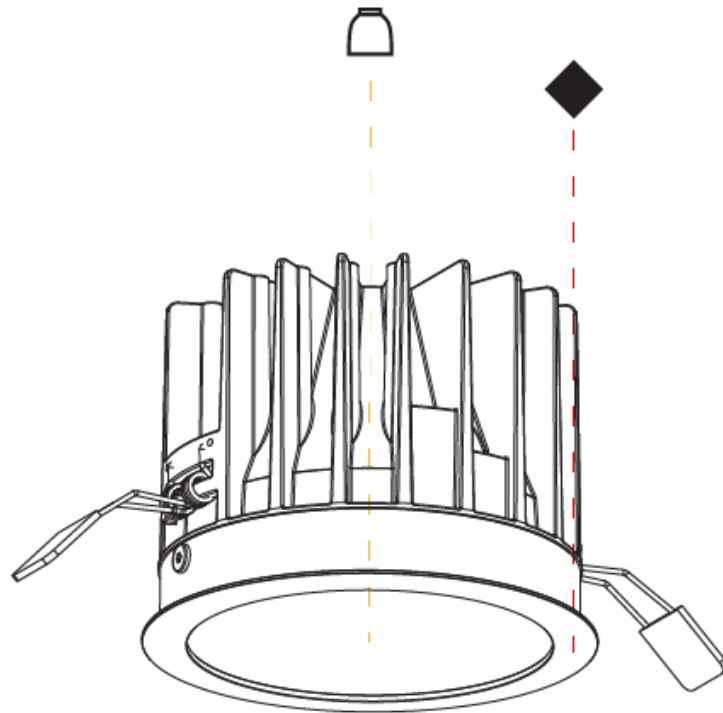

OIKO STANDARD RECESSED

A37868-

PROJECT	_____
TYPE	_____
SPECIFIER	_____
QUANTITY	_____
DATE	_____

A