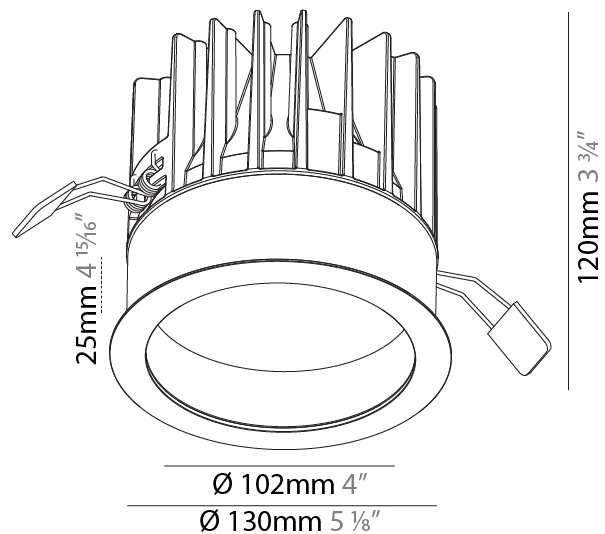

GENERAL

Series: Oiko
Subseries: Oiko Comfort
Brand: Prolicht
Division: Architectural
Mounting Type: Recessed
Mounting Location: Ceiling
Subcategory: Downlight

PHYSICAL

Shape: Round
Diameter (mm): 130
Diameter (in): 5 1/8
Height (mm): 120
Height (in): 4 3/4
Ceiling Thickness (mm): 10 / 12.5 / 15
Ceiling Thickness (in): 3/8 or 1/2 or 9/16
Min. Recessing Depth (mm): 130
Min. Recessing Depth (in): 5 1/8
Light Distribution: Downlight
Weight (kg): 0.82
Weight (lbs): 1.81
Fixture Finish: SSR / BKV / CWI / CRY / HAB / UFT / ITA / RUA / FTG / MYG / LOD / PUS / FRO / FUP / KIA / POP / BLS / SPG / MEY / GOH / GUM / CHC / COM / ABZ / JAG / OBR / MOS / ROR
Fixture Material: Aluminum Die Cast
Cut-out Measurements: D. - 130mm / 5 1/8"

ELECTRICAL

Lamp Type: LED (Zhaga Standard)
Input Wattage (W): 28.6
Total Output Wattage (W): 26
Dimming: Tri-Mode (Non-Dimming and Phase Dimming (120Vac only) and 0-10V Dimming)
Driver Included: No
Driver Location: Recessed Housing
Driver Type: Constant Current - Universal
Housing: See components
Input Voltage (V): 120 - 277
Constant Current (MA): 700

LED

Number of LEDs: 1
Color Temperature (°K): 2700 / 3000 / 3500 / 4000
Max. Delivered Lumen (lm): 2282 / 2340 / 2436 / 2486
Nominal Lumen (lm): 3210 / 3290 / 34459 / 3530
CRI: >90 CRI
Lamp Life (hrs): 50000

OPTICAL

Reflector°: 12 / 24 / 40

RATINGS AND CERTIFICATIONS

Certified By: Certified for North American Standards
IP rating: IP20