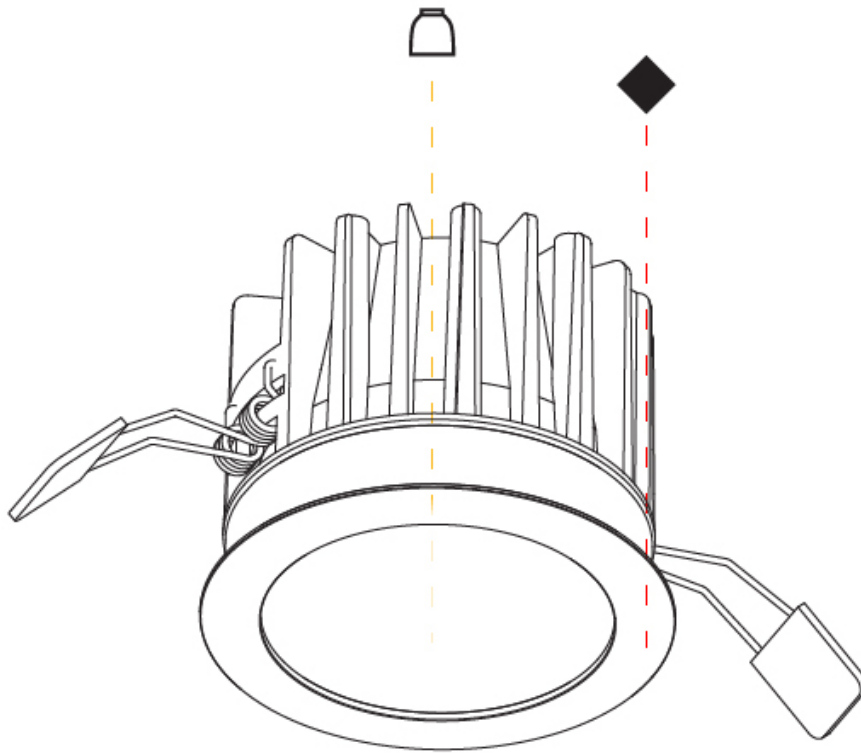

OIKO STANDARD RECESSED

A35720-

PROJECT _____

TYPE _____

SPECIFIER _____

QUANTITY _____

DATE _____