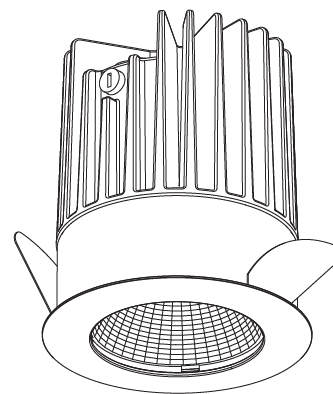

GENERAL

Series: Oiko
Subseries: Oiko Standard
Brand: Prolicht
Division: Architectural
Mounting Type: Recessed
Mounting Location: Ceiling
Subcategory: Downlight

PHYSICAL

Shape: Round
Diameter (mm): 64
Diameter (in): 2 1/2
Height (mm): 74
Height (in): 2 15/16
Ceiling Thickness (mm): 10 / 12.5 / 15
Ceiling Thickness (in): 3/8 or 1/2 or 9/16
Min. Recessing Depth (mm): 90
Min. Recessing Depth (in): 3 9/16
Light Distribution: Downlight
Weight (kg): 0.22
Weight (lbs): 0.49
Fixture Finish: SSR / BKV / CWI / CRY / HAB / UFT / ITA / RUA / FTG / MYG / LOD / PUS / FRO / FUP / KIA / POP / BLS / SPG / MEY / GOH / GUM / CHC / COM / ABZ / JAG / OBR / MOS / ROR
Fixture Material: Aluminum Die Cast
Cut-out Measurements: D. - 60mm / 2 3/8"

ELECTRICAL

Lamp Type: LED (Zhaga Standard)
Input Wattage (W): 14.3
Total Output Wattage (W): 13
Dimming: Tri-Mode (Non-Dimming and Phase Dimming (120Vac only) and 0-10V Dimming)
Driver Included: No
Driver Location: Remote
Driver Type: Constant Current - Universal
Driver Class: Class 2
Input Voltage (V): 120 - 277
Constant Current (MA): 350

LED

Number of LEDs: 1
Color Temperature (°K): 2700 / 3000 / 3500 / 4000
Max. Delivered Lumen (lm): 890 / 920 / 970 / 990
Nominal Lumen (lm): 1304 / 1352 / 1421 / 1450
CRI: >90 CRI
Lamp Life (hrs): 50000

OPTICAL

Reflector: 20 / 40 / 60

RATINGS AND CERTIFICATIONS

Certified By: Certified for North American Standards
IP rating: IP20

74mm 2 15/16"

Ø 41mm 1 5/8"

Ø 64mm 2 1/2"

90mm
3 5/8"

60mm
2 3/8"

10-15
3/8" - 9/16"