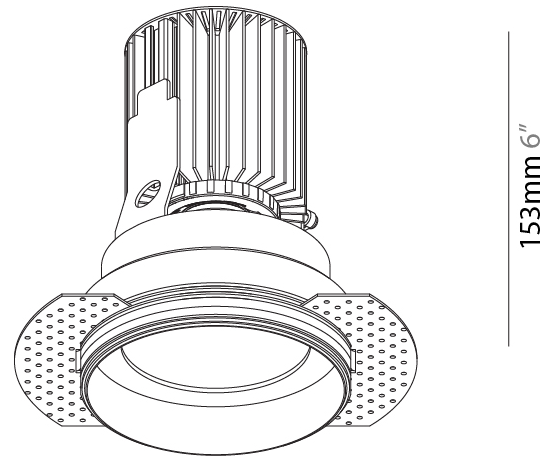

PHYSICAL

Shape: Round
Diameter (mm): 100
Diameter (in): 3 15/16
Height (mm): 153
Height (in): 6
Ceiling Thickness (mm): 10 / 12.5 / 15
Ceiling Thickness (in): 3/8 or 1/2 or 9/16
Min. Recessing Depth (mm): 170
Min. Recessing Depth (in): 6 11/16
Light Distribution: Downlight
Weight (kg): 0.6
Weight (lbs): 1.322
Fixture Finish: SSR / BKV / CWI / CRY / HAB / UFT / ITA / RUA / FTG / MYG / LOD / PUS / FRO / FUP / KIA / POP / BLS / SPG / MEY / GOH / GUM / CHC / COM / ABZ / JAG / OBR / MOS / ROR
Fixture Material: Aluminum Die Cast
Cut-out Measurements: 111mm / 4 3/8" Diameter
Upon Request: Unique Sizes Unique Ceiling Thickness

ELECTRICAL

Lamp Type: LED (Zhaga Standard)
Input Wattage (W): 20.9
Total Output Wattage (W): 18.7
Dimming: Tri-Mode (Non-Dimming and Phase Dimming (120Vac only) and 0-10V Dimming)
Driver Included: No
Driver Location: Recessed Housing
Driver Type: Constant Current - Universal
Driver Class: Class 2
Housing: See components
Input Voltage (V): 120 - 277
Constant Current (MA): 500

LED

Color Temperature (°K): 2700 / 3000 / 3500 / 4000
Max. Delivered Lumen (lm): 1630 / 1670 / 1754 / 1790
CRI: >90 CRI
Lamp Life (hrs): 50000
Upon Request: Special Color Temperature RGB-W Tunable White Special LED

OPTICAL

Reflector: 18 / 26 / 40

RATINGS AND CERTIFICATIONS

Certified By: Certified for North American Standards
IP rating: IP20

Ø 100mm 3 15/16"

Ø 155mm 6 1/8"