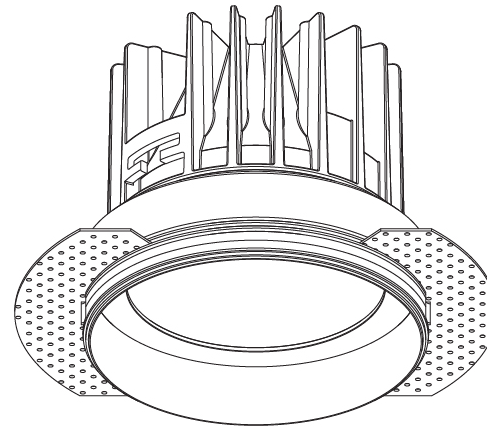

Certified By: Certified for North American Standards
 IP rating: IP20
 Upon Request: Special Beam Angles

122mm 4 13/16"

Ø 130mm 5 1/8"

Ø 190mm 7 1/2"

OIKO STANDARD TRIMLESS

A35434-

PROJECT

TYPE