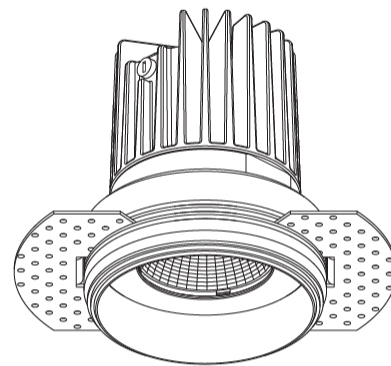

PHYSICAL

Aperture Sizes - Downlights: 2"
Shape: Round
Diameter (mm): 65
Diameter (in): 2 ⁹/₁₆"
Height (mm): 90
Height (in): 3 ⁹/₁₆"
Ceiling Thickness (mm): 10 / 12.5 / 15
Ceiling Thickness (in): 3/8 or 1/2 or 9/16
Min. Recessing Depth (mm): 110
Min. Recessing Depth (in): 4 ¹⁵/₁₆"
Weight (kg): 0.312
Weight (lbs): 0.687
Fixture Finish: SSR / BKV / CWI / CRY / HAB / UFT / ITA / RUA / FTG / MYG / LOD / PUS / FRO / FUP / KIA / POP / BLS / SPG / MEY / GOH / CHC / COM / ABZ / JAG / OBR / MOS / ROR
Fixture Material: Aluminum Die Cast
Cut-out Measurements: 79mm / 3 1/8"

ELECTRICAL

Lamp Type: LED (Zhaga Standard)
Input Wattage (W): 15.5
Total Output Wattage (W): 14
Dimming: Tri-Mode (Non-Dimming and Phase Dimming (120Vac only) and 0-10V Dimming)
Driver Included: No
Driver Location: Recessed Housing
Driver Type: Constant Current - Universal
Driver Class: Class 2
Input Voltage (V): 120 - 277
Constant Current (MA): 500

LED

Color Temperature (°K): 2700 / 3000 / 3500 / 4000
Max. Delivered Lumen (lm): 930 / 960 / 1009 / 1030
Nominal Lumen (lm): 1386 / 1438 / 1511 / 1542
CRI: >90 CRI
Lamp Life (hrs): 50000
Upon Request: Special Color Temperature RGB-W Tunable White Special LED

OPTICAL

Reflector: 20 / 40 / 60
Adjustability: Fixed

RATINGS AND CERTIFICATIONS

Certified By: Certified for North American Standards
IP rating: IP44
Upon Request: Special Beam Angles

90mm 3 ⁹/₁₆"

Ø 65mm 2 ⁹/₁₆"

Ø 115mm 4 ¹/₂"