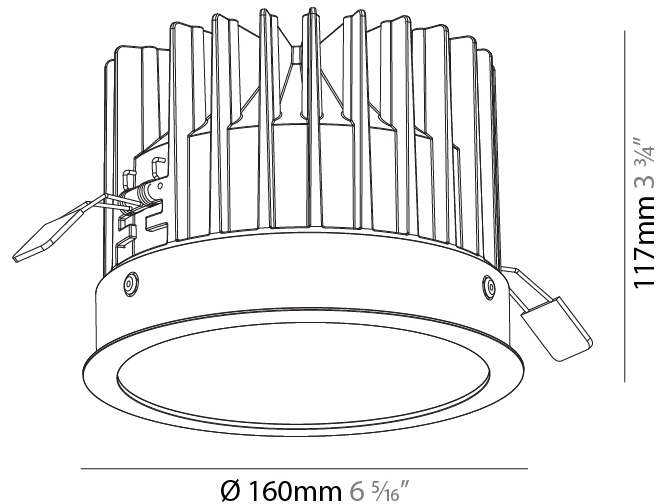

GENERAL

Series: Oiko
Subseries: Oiko Standard
Brand: Prolicht
Division: Architectural
Mounting Type: Recessed
Mounting Location: Ceiling
Subcategory: Downlight

PHYSICAL

Shape: Round
Diameter (mm): 160
Diameter (in): 6 5/16
Height (mm): 117
Height (in): 4 5/8
Ceiling Thickness (mm): 10 / 12.5 / 15
Ceiling Thickness (in): 3/8 or 1/2 or 9/16
Min. Recessing Depth (mm): 130
Min. Recessing Depth (in): 5 1/8
Light Distribution: Downlight
Weight (kg): 0.98
Weight (lbs): 2.16
Fixture Finish: SSR / BKV / CWI / CRY / HAB / UFT / ITA / RUA / FTG / MYG / LOD / PUS / FRO / FUP / KIA / POP / BLS / SPG / MEY / GOH / GUM / CHC / COM / ABZ / JAG / OBR / MOS / ROR
Fixture Material: Aluminum Die Cast
Cut-out Measurements: D. - 155mm / 6 1/8"

ELECTRICAL

Lamp Type: LED (Zhaga Standard)
Input Wattage (W): 36.4
Total Output Wattage (W): 34
Dimming: Tri-Mode (Non-Dimming and Phase Dimming (120Vac only) and 0-10V Dimming)
Driver Included: No
Driver Location: Recessed Housing
Driver Type: Constant Current - Universal
Housing: See components
Input Voltage (V): 120 - 277
Constant Current (MA): 1050

LED

Number of LEDs: 1
Color Temperature (°K): 3000 / 3500 / 4000
Max. Delivered Lumen (lm): 2940 / 3061 / 3123
CRI: >90 CRI
Efficiency (%): 81 / 80 / 75
Lamp Life (hrs): 50000

OPTICAL

Reflector°: 17 / 30 / 50

RATINGS AND CERTIFICATIONS

Certified By: Certified for North American Standards
IP rating: IP20