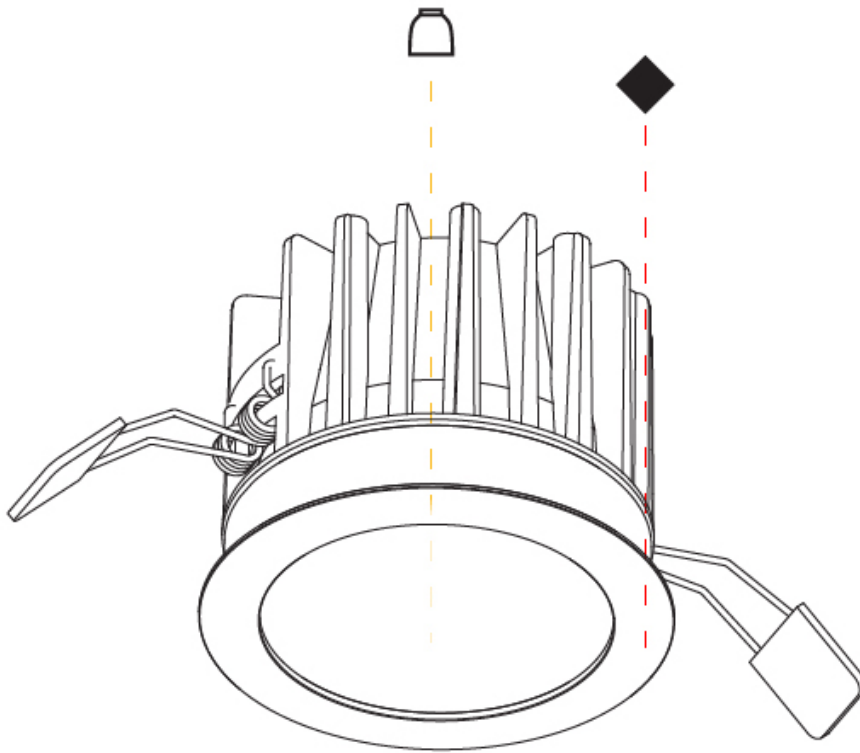

OIKO STANDARD RECESSED

A35720-

PROJECT

TYPE

SPECIFIER

QUANTITY

DATE

A