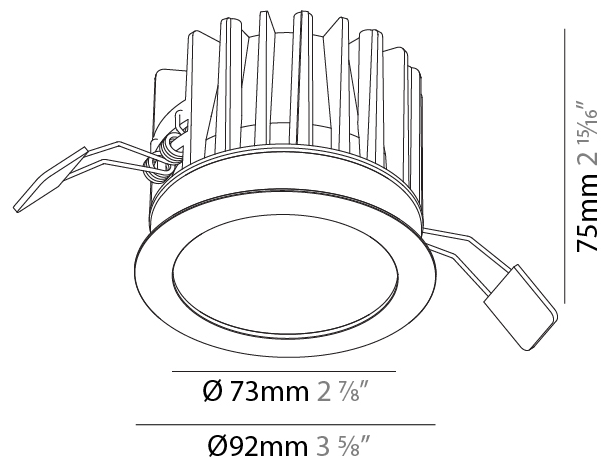

GENERAL

Series: Oiko
Subseries: Oiko Standard
Brand: Prolicht
Division: Architectural
Mounting Type: Recessed
Mounting Location: Ceiling
Subcategory: Downlight

PHYSICAL

Shape: Round
Diameter (mm): 98
Diameter (in): 3 7/8
Height (mm): 75
Height (in): 2 15/16
Ceiling Thickness (mm): 10 / 12.5 / 15
Ceiling Thickness (in): 3/8 or 1/2 or 9/16
Min. Recessing Depth (mm): 90
Min. Recessing Depth (in): 3 9/16
Light Distribution: Downlight
Weight (kg): 0.357
Weight (lbs): 0.79
Fixture Finish: SSR / BKV / CWI / CRY / HAB / UFT / ITA / RUA / FTG / MYG / LOD / PUS / FRO / FUP / KIA / POP / BLS / SPG / MEY / GOH / GUM / CHC / COM / ABZ / JAG / OBR / MOS / ROR
Fixture Material: Aluminum Die Cast
Cut-out Measurements: Ø 92mm / 3 5/8"

ELECTRICAL

Lamp Type: LED (Zhaga Standard)
Input Wattage (W): 20.9
Total Output Wattage (W): 18.7
Dimming: Tri-Mode (Non-Dimming and Phase Dimming (120Vac only) and 0-10V Dimming)
Driver Included: No
Driver Location: Recessed Housing
Driver Type: Constant Current - Universal
Housing: See components
Input Voltage (V): 120 - 277
Constant Current (MA): 500

LED

Number of LEDs: 1
Color Temperature (°K): 2700 / 3000 / 3500 / 4000
Max. Delivered Lumen (lm): 1630 / 1670 / 1754 / 1790
Nominal Lumen (lm): 2360 / 2420 / 2548 / 2600
CRI: >90 CRI
Lamp Life (hrs): 50000

OPTICAL

Reflector°: 16 / 26 / 34

RATINGS AND CERTIFICATIONS

Certified By: Certified for North American Standards
IP rating: IP20