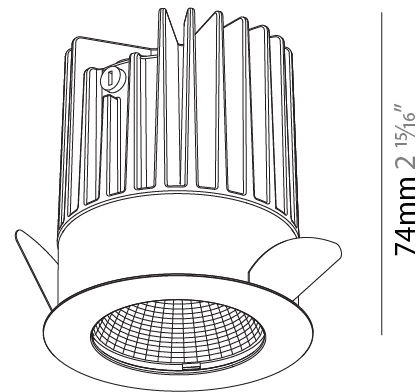

GENERAL

Series: Oiko
Subseries: Oiko Standard
Brand: Prolicht
Division: Architectural
Mounting Type: Recessed
Mounting Location: Ceiling
Subcategory: Downlight

PHYSICAL

Shape: Round
Diameter (mm): 64
Diameter (in): 2 1/2
Height (mm): 74
Height (in): 2 15/16
Ceiling Thickness (mm): 10 / 12.5 / 15
Ceiling Thickness (in): 3/8 or 1/2 or 9/16
Min. Recessing Depth (mm): 90
Min. Recessing Depth (in): 3 9/16
Light Distribution: Downlight
Weight (kg): 0.22
Weight (lbs): 0.49
Fixture Finish: SSR / BKV / CWI / CRY / HAB / UFT / ITA / RUA / FTG / MYG / LOD / PUS / FRO / FUP / KIA / POP / BLS / SPG / MEY / GOH / GUM / CHC / COM / ABZ / JAG / OBR / MOS / ROR
Fixture Material: Aluminum Die Cast
Cut-out Measurements: D. - 60mm / 2 3/8"

ELECTRICAL

Lamp Type: LED (Zhaga Standard)
Total Output Wattage (W): 15
Dimming: Dali Dimming
Driver Included: No
Driver Location: Remote
Driver Type: Constant Current - 120Vac
Input Voltage (V): 120
Constant Current (MA): 350

LED

Number of LEDs: 1
Color Temperature (°K): Warm Dim
Max. Delivered Lumen (lm): 760
Nominal Lumen (lm): 1140
CRI: >90 CRI
Lamp Life (hrs): 50000

OPTICAL

Reflector: 20 / 40 / 60

RATINGS AND CERTIFICATIONS

Certified By: Certified for North American Standards
IP rating: IP20

Ø 41mm 1 5/8"

Ø 64mm 2 1/2"