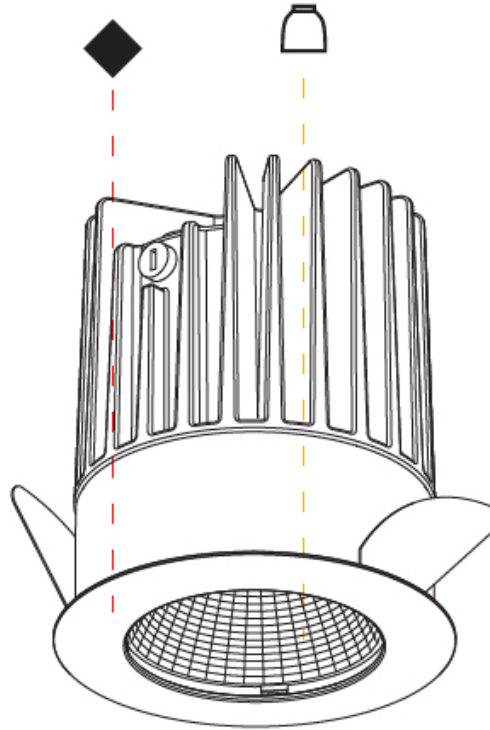

OIKO STANDARD RECESSED

A35714-

PROJECT

TYPE

SPECIFIER

QUANTITY

DATE

A