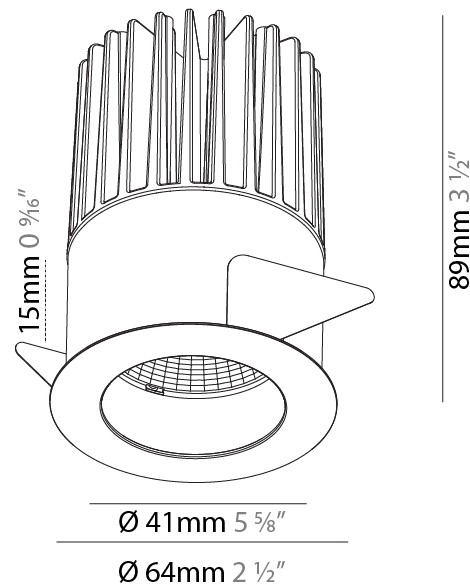

GENERAL

Series: Oiko
Subseries: Oiko Comfort
Brand: Prolicht
Division: Architectural
Mounting Type: Recessed
Mounting Location: Ceiling
Subcategory: Downlight

PHYSICAL

Shape: Round
Diameter (mm): 64
Diameter (in): 2 1/2
Height (mm): 89
Height (in): 3 1/2
Ceiling Thickness (mm): 10 / 12.5 / 15
Ceiling Thickness (in): 3/8 or 1/2 or 9/16
Min. Recessing Depth (mm): 100
Min. Recessing Depth (in): 3 15/16
Light Distribution: Downlight
Weight (kg): 0.253
Weight (lbs): 0.56
Fixture Finish: SSR / BKV / CWI / CRY / HAB / UFT / ITA / RUA / FTG / MYG / LOD / PUS / FRO / FUP / KIA / POP / BLS / SPG / MEY / GOH / GUM / CHC / COM / ABZ / JAG / OBR / MOS / ROR
Fixture Material: Aluminum Die Cast
Cut-out Measurements: D. - 60mm / 2 3/8"

ELECTRICAL

Lamp Type: LED (Zhaga Standard)
Input Wattage (W): 14.3
Total Output Wattage (W): 13
Dimming: Tri-Mode (Non-Dimming and Phase Dimming (120Vac only) and 0-10V Dimming)
Driver Included: No
Driver Location: Remote
Driver Type: Constant Current - Universal - Universal - Phase dimming @120Vac only
Driver Class: Class 2
Input Voltage (V): 120 - 277
Constant Current (MA): 350

LED

Number of LEDs: 1
Color Temperature (°K): 2700 / 3000 / 3500 / 4000
Max. Delivered Lumen (lm): 890 / 920 / 970 / 990
Nominal Lumen (lm): 1304 / 1352 / 1421 / 1450
CRI: >90 CRI
Lamp Life (hrs): 50000

OPTICAL

Reflector°: 20 / 40 / 60

RATINGS AND CERTIFICATIONS

Certified By: Certified for North American Standards
IP rating: IP20