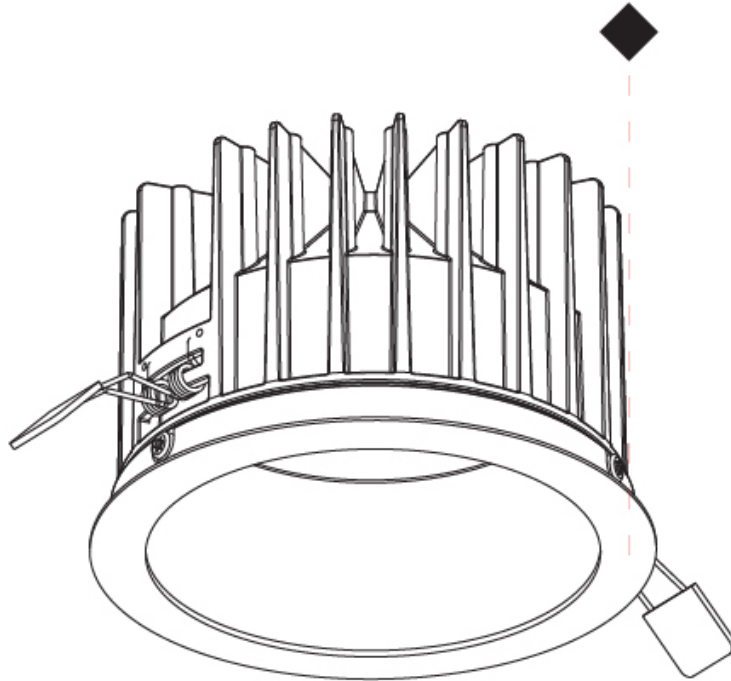

OIKO WIDE RECESSED

A37878-

PROJECT

TYPE

SPECIFIER

QUANTITY

DATE

A