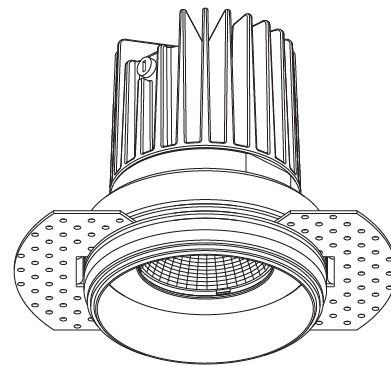

GENERAL

Series: Oiko
Subseries: Oiko Standard
Brand: Prolicht
Division: Architectural
Mounting Type: Trimless
Mounting Location: Ceiling
Subcategory: Downlight

PHYSICAL

Shape: Round
Diameter (mm): 65
Diameter (in): 2 5/16
Height (mm): 90
Height (in): 3 5/16
Ceiling Thickness (mm): 10 / 12.5 / 15 / 25
Ceiling Thickness (in): 3/8 or 1/2 or 9/16 or 1
Min. Recessing Depth (mm): 110
Min. Recessing Depth (in): 4 3/16
Light Distribution: Downlight
Weight (kg): 0.313
Weight (lbs): 0.690
Fixture Finish: SSR / BKV / CWI / CRY / HAB / UFT / ITA / RUA / FTG / MYG / LOD / PUS / FRO / FUP / KIA / POP / BLS / SPG / MEY / GOH / GUM / CHC / COM / ABZ / JAG / OBR / MOS / ROR
Fixture Material: Aluminum Die Cast
Cut-out Measurements: 79mm / 3 1/8"
Upon Request: Unique Sizes Unique Ceiling Thickness

ELECTRICAL

Lamp Type: LED (Zhaga Standard)
Input Wattage (W): 16.5
Total Output Wattage (W): 14.7
Dimming: Dali Dimming
Driver Included: No
Driver Location: Recessed Housing
Driver Type: Constant Current - 120Vac
Driver Class: Class 2
Input Voltage (V): 120 - 277
Constant Current (MA): 350

LED

Color Temperature (°K): Warm Dim
Max. Delivered Lumen (lm): 770
CRI: >90 CRI
Lamp Life (hrs): 50000
Upon Request: Special Color Temperature RGB-W Tunable White Special LED

OPTICAL

Reflector: 20 / 40 / 60
Upon Request: Special Beam Angles

RATINGS AND CERTIFICATIONS

Certified By: Certified for North American Standards
IP rating: IP20

90mm 3 5/16"

Ø 65mm 2 5/16"

Ø 115mm 4 1/2"