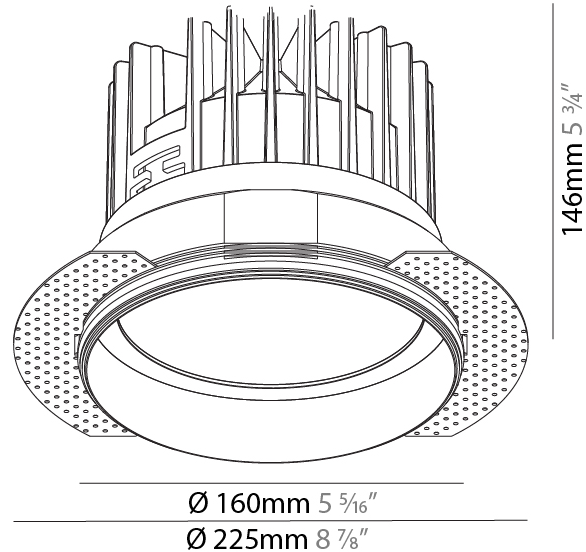

PHYSICAL

Shape: Round
Diameter (mm): 160
Diameter (in): 6 5/16
Height (mm): 146
Height (in): 5 3/4
Ceiling Thickness (mm): 10 / 12.5 / 15
Ceiling Thickness (in): 3/8 or 1/2 or 9/16
Min. Recessing Depth (mm): 160
Min. Recessing Depth (in): 6 5/16
Light Distribution: Downlight
Weight (kg): 1.282
Weight (lbs): 2.826
Fixture Finish: SSR / BKV / CWI / CRY / HAB / UFT / ITA / RUA / FTG / MYG / LOD / PUS / FRO / FUP / KIA / POP / BLS / SPG / MEY / GOH / GUM / CHC / COM / ABZ / JAG / OBR / MOS / ROR
Fixture Material: Aluminum Die Cast
Cut-out Measurements: 172mm / 6 3/4"
Upon Request: Unique Sizes Unique Ceiling Thickness

ELECTRICAL

Lamp Type: LED (Zhaga Standard)
Input Wattage (W): 37.4
Total Output Wattage (W): 33.6 / 34.1
Dimming: Tri-Mode (Non-Dimming and Phase Dimming (120Vac only) and 0-10V Dimming)
Driver Included: No
Driver Location: Recessed Housing
Driver Type: Constant Current - Universal
Driver Class: Class 2
Housing: See components
Input Voltage (V): 120 - 277
Constant Current (MA): 900

LED

Color Temperature (°K): 2700 / 3000 / 3500 / 4000
Max. Delivered Lumen (lm): 2940 / 3123
CRI: >90 CRI
Lamp Life (hrs): 50000
Upon Request: Special Color Temperature RGB-W Tunable White Special LED

OPTICAL

Reflector°: 17 / 30 / 50
Upon Request: Special Beam Angles

RATINGS AND CERTIFICATIONS

Certified By: Certified for North American Standards
IP rating: IP20

PROJECT
TYPE
SPECIFIER
QUANTITY
DATE