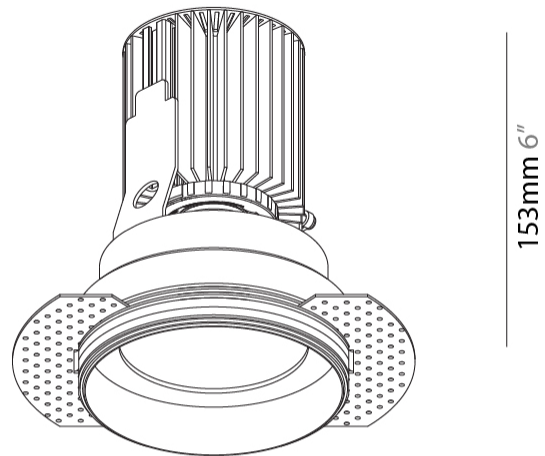

PHYSICAL

Shape: Round
Diameter (mm): 100
Diameter (in): 3 15/16
Height (mm): 153
Height (in): 6
Ceiling Thickness (mm): 10 / 12.5 / 15
Ceiling Thickness (in): 3/8 or 1/2 or 9/16
Min. Recessing Depth (mm): 170
Min. Recessing Depth (in): 6 11/16
Light Distribution: Downlight
Weight (kg): 0.6
Weight (lbs): 1.322
Fixture Finish: SSR / BKV / CWI / CRY / HAB / UFT / ITA / RUA / FTG / MYG / LOD / PUS / FRO / FUP / KIA / POP / BLS / SPG / MEY / GOH / GUM / CHC / COM / ABZ / JAG / OBR / MOS / ROR
Fixture Material: Aluminum Die Cast
Cut-out Measurements: 111mm / 4 3/8" Diameter
Upon Request: Unique Sizes Unique Ceiling Thickness

ELECTRICAL

Lamp Type: LED (Zhaga Standard)
Input Wattage (W): 20.9
Total Output Wattage (W): 18.7
Dimming: Tri-Mode (Non-Dimming and Phase Dimming (120Vac only) and 0-10V Dimming)
Driver Included: No
Driver Location: Recessed Housing
Driver Type: Constant Current - Universal
Driver Class: Class 2
Housing: See components
Input Voltage (V): 120 - 277
Constant Current (MA): 500

LED

Color Temperature (°K): 2700 / 3000 / 3500 / 4000
Max. Delivered Lumen (lm): 1630 / 1670 / 1754 / 1790
CRI: >90 CRI
Lamp Life (hrs): 50000
Upon Request: Special Color Temperature RGB-W Tunable White Special LED

OPTICAL

Reflector: 18 / 26 / 40

RATINGS AND CERTIFICATIONS

Certified By: Certified for North American Standards
IP rating: IP20

Ø 100mm 3 15/16"

Ø 155mm 6 1/8"

170mm
6 11/16"

111mm
4 3/8"

10 | 12 1/2 | 15
3/8" | 1/2" | 9/16"