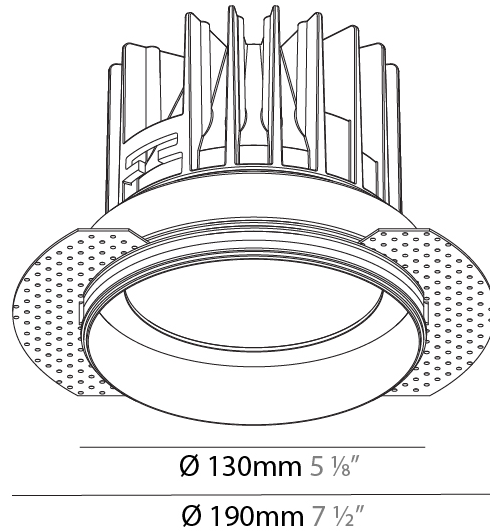

GENERAL

Series: Oiko
Subseries: Oiko Standard
Brand: Prolicht
Division: Architectural
Mounting Type: Trimless
Mounting Location: Ceiling
Subcategory: Downlight

PHYSICAL

Shape: Round
Diameter (mm): 130
Diameter (in): 5 1/8
Height (mm): 122
Height (in): 4 13/16
Ceiling Thickness (mm): 10 / 12.5 / 15
Ceiling Thickness (in): 3/8 or 1/2 or 9/16
Min. Recessing Depth (mm): 130
Min. Recessing Depth (in): 5 1/8
Light Distribution: Downlight
Weight (kg): 0.882
Weight (lbs): 1.944
Fixture Finish: SSR / BKV / CWI / CRY / HAB / UFT / ITA / RUA / FTG / MYG / LOD / PUS / FRO / FUP / KIA / POP / BLS / SPG / MEY / GOH / GUM / CHC / COM / ABZ / JAG / OBR / MOS / ROR
Fixture Material: Aluminum Die Cast
Cut-out Measurements: 142mm / 5 9/16"
Upon Request: Unique Sizes Unique Ceiling Thickness

122mm 4 13/16"

OIKO STANDARD TRIMLESS

A35434-

PROJECT

TYPE

SPECIFIER

QUANTITY

DATE

GENERAL

Series: Oiko
 Subseries: Oiko Standard
 Brand: Prolicht
 Division: Architectural
 Mounting Type: Trimless
 Mounting Location: Ceiling
 Subcategory: Downlight

PHYSICAL

Shape: Round
 Diameter (mm): 160
 Diameter (in): 6 5/16
 Height (mm): 146
 Height (in): 5 3/4
 Ceiling Thickness (mm): 10 / 12.5 / 15
 Ceiling Thickness (in): 3/8 or 1/2 or 9/16
 Min. Recessing Depth (mm): 160
 Min. Recessing Depth (in): 6 5/16
 Light Distribution: Downlight
 Weight (kg): 1.282
 Weight (lbs): 2.826
 Fixture Finish: SSR / BKV / CWI / CRY / HAB / UFT / ITA / RUA / FTG / MYG / LOD / PUS / FRO / FUP / KIA / POP / BLS / SPG / MEY / GOH / GUM / CHC / COM / ABZ / JAG / OBR / MOS / ROR
 Fixture Material: Aluminum Die Cast
 Cut-out Measurements: 172mm / 6 3/4"
 Upon Request: Unique Sizes Unique Ceiling Thickness