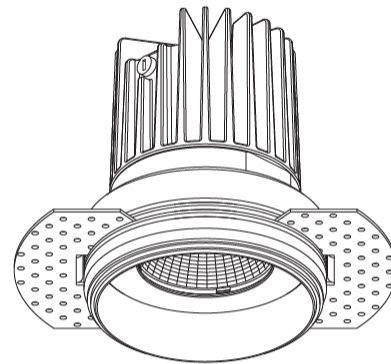

PHYSICAL

Shape: Round
Diameter (mm): 65
Diameter (in): 2 ⁹/₁₆
Height (mm): 90
Height (in): 3 ⁹/₁₆
Ceiling Thickness (mm): 10 / 12.5 / 15
Ceiling Thickness (in): 3/8 or 1/2 or 9/16
Min. Recessing Depth (mm): 110
Min. Recessing Depth (in): 4 ¹⁵/₁₆
Light Distribution: Downlight
Weight (kg): 0.312
Weight (lbs): 0.687
Fixture Finish: SSR / BKV / CWI / CRY / HAB / UFT / ITA / RUA / FTG / MYG / LOD / PUS / FRO / FUP / KIA / POP / BLS / SPG / MEY / GOH / GUM / CHC / COM / ABZ / JAG / OBR / MOS / ROR
Fixture Material: Aluminum Die Cast
Cut-out Measurements: 79mm / 3 1/8"

ELECTRICAL

Lamp Type: LED (Zhaga Standard)
Input Wattage (W): 15.5
Total Output Wattage (W): 14
Dimming: Tri-Mode (Non-Dimming and Phase Dimming (120Vac only) and 0-10V Dimming)
Driver Included: No
Driver Location: Recessed Housing
Driver Type: Constant Current - Universal
Driver Class: Class 2
Input Voltage (V): 120 - 277
Constant Current (MA): 500

LED

Color Temperature (°K): 2700 / 3000 / 3500 / 4000
Max. Delivered Lumen (lm): 930 / 960 / 1009 / 1030
Nominal Lumen (lm): 1386 / 1438 / 1511 / 1542
CRI: >90 CRI
Lamp Life (hrs): 50000
Upon Request: Special Color Temperature RGB-W Tunable White Special LED

OPTICAL

Reflector: 20 / 40 / 60
Adjustability: Fixed

RATINGS AND CERTIFICATIONS

Certified By: Certified for North American Standards
IP rating: IP44
Upon Request: Special Beam Angles

90mm 3 ⁹/₁₆"

Ø 65mm 2 ⁹/₁₆"

Ø 115mm 4 ¹/₂"

110mm
4 ³/₁₆"

79mm
3 ¹/₄"

10 | 12 ¹/₂ | 15
³/₁₆" | ¹/₂" | ⁹/₁₆"