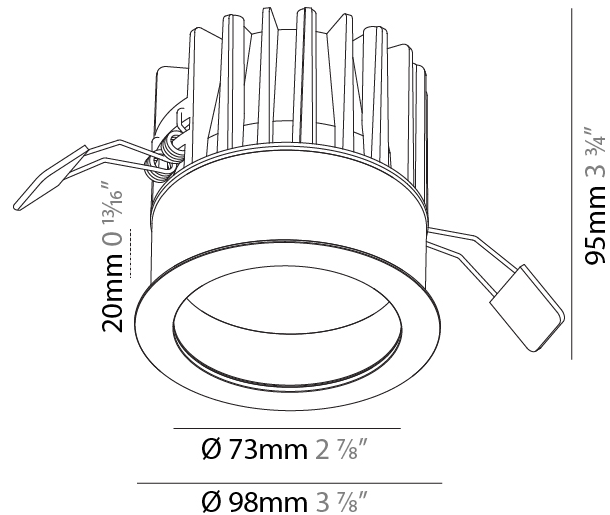

GENERAL

Series: Oiko
Subseries: Oiko Comfort
Brand: Prolicht
Division: Architectural
Mounting Type: Recessed
Mounting Location: Ceiling
Subcategory: Downlight

PHYSICAL

Shape: Round
Diameter (mm): 98
Diameter (in): 3 7/8
Height (mm): 95
Height (in): 3 3/4
Ceiling Thickness (mm): 10 / 12.5 / 15
Ceiling Thickness (in): 3/8 or 1/2 or 9/16
Min. Recessing Depth (mm): 110
Min. Recessing Depth (in): 4 1/16
Light Distribution: Downlight
Weight (kg): 0.452
Weight (lbs): 1
Fixture Finish: SSR / BKV / CWI / CRY / HAB / UFT / ITA / RUA / FTG / MYG / LOD / PUS / FRO / FUP / KIA / POP / BLS / SPG / MEY / GOH / GUM / CHC / COM / ABZ / JAG / OBR / MOS / ROR
Fixture Material: Aluminum Die Cast
Cut-out Measurements: D. - 92mm / 3 5/8"

ELECTRICAL

Lamp Type: LED (Zhaga Standard)
Input Wattage (W): 20.9
Total Output Wattage (W): 18.7
Dimming: Tri-Mode (Non-Dimming and Phase Dimming (120Vac only) and 0-10V Dimming)
Driver Included: No
Driver Location: Recessed Housing
Driver Type: Constant Current - Universal
Housing: See components
Input Voltage (V): 120 - 277
Constant Current (MA): 500

LED

Number of LEDs: 1
Color Temperature (°K): 2700 / 3000 / 3500 / 4000
Max. Delivered Lumen (lm): 1630 / 1670 / 1754 / 1790
Nominal Lumen (lm): 2360 / 2420 / 2548 / 2600
CRI: >90 CRI
Lamp Life (hrs): 50000

OPTICAL

Reflector°: 18 / 26 / 40

RATINGS AND CERTIFICATIONS

Certified By: Certified for North American Standards
IP rating: IP20