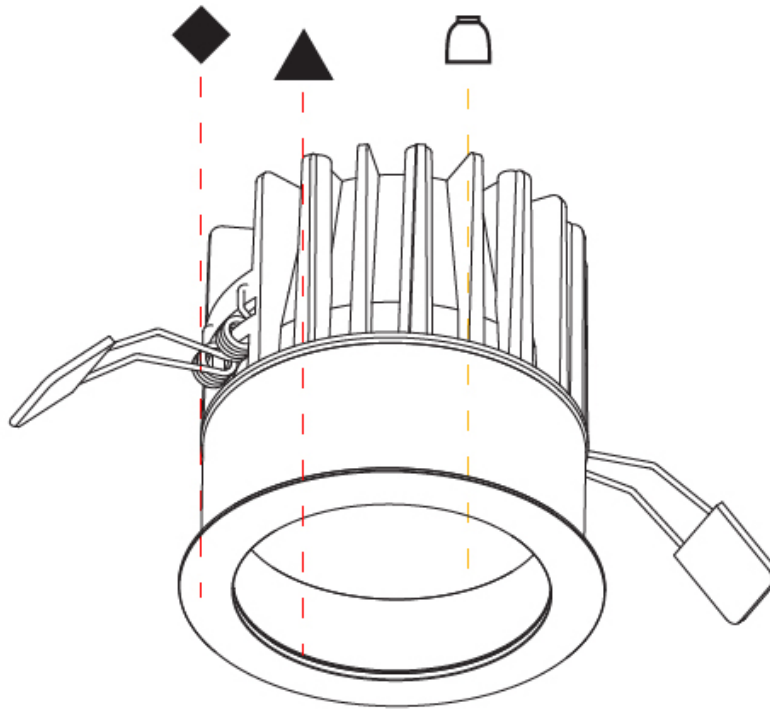

OIKO COMFORT RECESSED

A35723-

PROJECT	_____
TYPE	_____
SPECIFIER	_____
QUANTITY	_____
DATE	_____