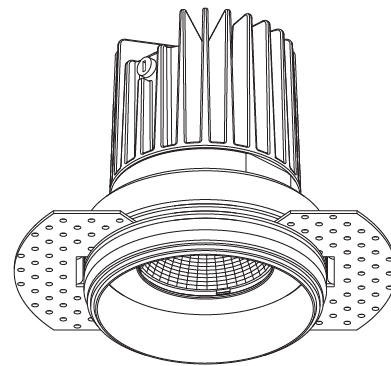

GENERAL

Series: Oiko
Subseries: Oiko Standard
Brand: Prolicht
Division: Architectural
Mounting Type: Trimless
Mounting Location: Ceiling
Subcategory: Downlight

PHYSICAL

Shape: Round
Diameter (mm): 65
Diameter (in): 2 5/16
Height (mm): 90
Height (in): 3 9/16
Ceiling Thickness (mm): 10 / 12.5 / 15 / 25
Ceiling Thickness (in): 3/8 or 1/2 or 9/16 or 1
Min. Recessing Depth (mm): 110
Min. Recessing Depth (in): 4 5/16
Light Distribution: Downlight
Weight (kg): 0.313
Weight (lbs): 0.690
Fixture Finish: SSR / BKV / CWI / CRY / HAB / UFT / ITA / RUA / FTG / MYG / LOD / PUS / FRO / FUP / KIA / POP / BLS / SPG / MEY / GOH / GUM / CHC / COM / ABZ / JAG / OBR / MOS / ROR
Fixture Material: Aluminum Die Cast
Cut-out Measurements: 79mm / 3 1/8"
Upon Request: Unique Sizes Unique Ceiling Thickness

ELECTRICAL

Lamp Type: LED (Zhaga Standard)
Input Wattage (W): 16.5
Total Output Wattage (W): 14.7
Dimming: Dali Dimming
Driver Included: No
Driver Location: Recessed Housing
Driver Type: Constant Current - 120Vac
Driver Class: Class 2
Input Voltage (V): 120 - 277
Constant Current (MA): 350

LED

Color Temperature (°K): Warm Dim
Max. Delivered Lumen (lm): 770
CRI: >90 CRI
Lamp Life (hrs): 50000
Upon Request: Special Color Temperature RGB-W Tunable White
Special LED

OPTICAL

Reflector: 20 / 40 / 60
Upon Request: Special Beam Angles

RATINGS AND CERTIFICATIONS

Certified By: Certified for North American Standards
IP rating: IP20

90mm 3 9/16"

Ø 65mm 2 5/16"

Ø 115mm 4 1/2"