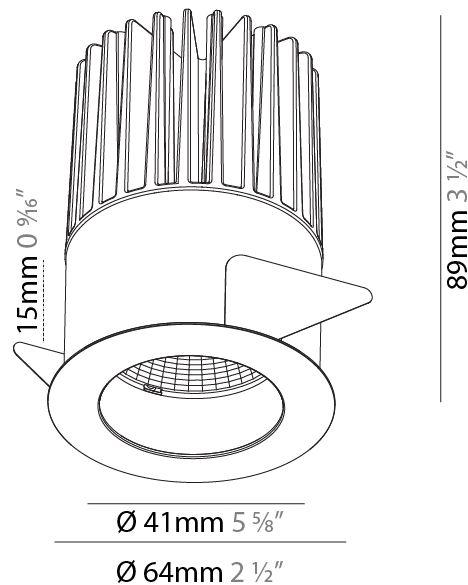

PHYSICAL

Aperture Sizes - Downlights: 1"
Shape: Round
Diameter (mm): 64
Diameter (in): 2 1/2
Height (mm): 89
Height (in): 3 1/2
Ceiling Thickness (mm): 10 / 12.5 / 15
Ceiling Thickness (in): 3/8 or 1/2 or 9/16
Min. Recessing Depth (mm): 100
Min. Recessing Depth (in): 3 15/16
Weight (kg): 0.253
Weight (lbs): 0.56
Fixture Finish: SSR / BKV / CWI / CRY / HAB / UFT / ITA / RUA / FTG / MYG / LOD / PUS / FRO / FUP / KIA / POP / BLS / SPG / MEY / GOH / CHC / COM / ABZ / JAG / OBR / MOS / ROR
Fixture Material: Aluminum Die Cast
Cut-out Measurements: D. - 60mm / 2 3/8"

ELECTRICAL

Lamp Type: LED (Zhaga Standard)
Input Wattage (W): 14.3
Total Output Wattage (W): 13
Dimming: Tri-Mode (Non-Dimming and Phase Dimming (120Vac only) and 0-10V Dimming)
Driver Included: No
Driver Location: Remote
Driver Type: Constant Current - Universal - Universal - Phase dimming @120Vac only
Driver Class: Class 2
Input Voltage (V): 120 - 277
Constant Current (MA): 350

LED

Number of LEDs: 1
Color Temperature (°K): 2700 / 3000 / 3500 / 4000
Max. Delivered Lumen (lm): 890 / 920 / 970 / 990
Nominal Lumen (lm): 1304 / 1352 / 1421 / 1450
CRI: >90 CRI
Lamp Life (hrs): 50000

OPTICAL

Reflector: 20 / 40 / 60

RATINGS AND CERTIFICATIONS

Certified By: Certified for North American Standards
IP rating: IP20