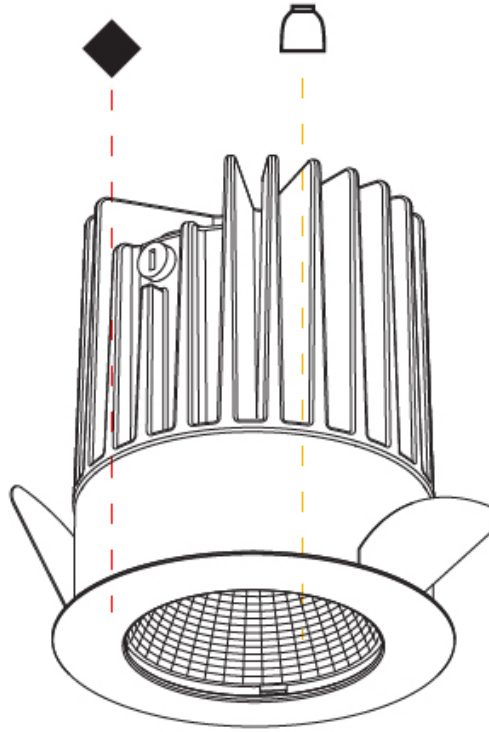

OIKO STANDARD RECESSED

A35555-

PROJECT

TYPE

SPECIFIER

QUANTITY

DATE

A