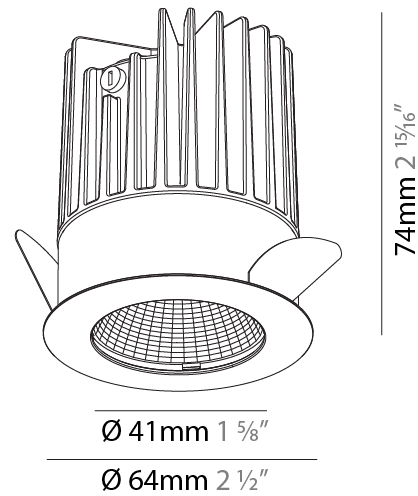

GENERAL

Series: Oiko
Subseries: Oiko Standard
Partner: Prolicht
Division: Architectural
Installation: Recessed
Product Type: Downlight
Mounting Location: Ceiling
Light Distribution: Downlight

PHYSICAL

Aperture Sizes - Downlights: 1"
Shape: Round
Diameter (mm): 64
Diameter (in): 2 1/2
Height (mm): 74
Height (in): 2 15/16
Ceiling Thickness (mm): 10 / 12.5 / 15
Ceiling Thickness (in): 3/8 or 1/2 or 9/16
Min. Recessing Depth (mm): 90
Min. Recessing Depth (in): 3 9/16
Weight (kg): 0.22
Weight (lbs): 0.49
Fixture Finish: SSR / BKV / CWI / CRY / HAB / UFT / ITA / RUA / FTG / MYG / LOD / PUS / FRO / FUP / KIA / POP / BLS / SPG / MEY / GOH / CHC / COM / ABZ / JAG / OBR / MOS / ROR
Fixture Material: Aluminum Die Cast
Cut-out Measurements: D. - 60mm / 2 3/8"

ELECTRICAL

Lamp Type: LED (Zhaga Standard)
Input Wattage (W): 14.3
Total Output Wattage (W): 13
Dimming: Tri-Mode (Non-Dimming and Phase Dimming (120Vac only) and 0-10V Dimming)
Driver Included: No
Driver Location: Remote
Driver Type: Constant Current - Universal
Driver Class: Class 2
Input Voltage (V): 120 - 277
Constant Current (MA): 350

LED

Number of LEDs: 1
Color Temperature (°K): 2700 / 3000 / 3500 / 4000
Max. Delivered Lumen (lm): 890 / 920 / 970 / 990
Nominal Lumen (lm): 1304 / 1352 / 1421 / 1450
CRI: >90 CRI
Lamp Life (hrs): 50000

OPTICAL

Reflector: 20 / 40 / 60

RATINGS AND CERTIFICATIONS

Certified By: Certified for North American Standards
IP rating: IP20