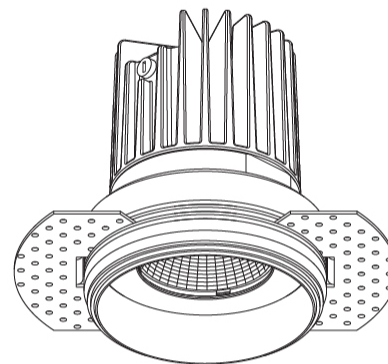

PHYSICAL

Aperture Sizes - Downlights: 2"
Shape: Round
Diameter (mm): 65
Diameter (in): 2 ⁹/₁₆"
Height (mm): 90
Height (in): 3 ⁹/₁₆"
Ceiling Thickness (mm): 10 / 12.5 / 15
Ceiling Thickness (in): 3/8 or 1/2 or 9/16
Min. Recessing Depth (mm): 110
Min. Recessing Depth (in): 4 ¹⁵/₁₆"
Weight (kg): 0.312
Weight (lbs): 0.687
Fixture Finish: SSR / BKV / CWI / CRY / HAB / UFT / ITA / RUA / FTG / MYG / LOD / PUS / FRO / FUP / KIA / POP / BLS / SPG / MEY / GOH / CHC / COM / ABZ / JAG / OBR / MOS / ROR
Fixture Material: Aluminum Die Cast
Cut-out Measurements: 79mm / 3 1/8"

ELECTRICAL

Lamp Type: LED (Zhaga Standard)
Input Wattage (W): 15.5
Total Output Wattage (W): 14
Dimming: Tri-Mode (Non-Dimming and Phase Dimming (120Vac only) and 0-10V Dimming)
Driver Included: No
Driver Location: Recessed Housing
Driver Type: Constant Current - Universal
Driver Class: Class 2
Input Voltage (V): 120 - 277
Constant Current (MA): 500

LED

Color Temperature (°K): 2700 / 3000 / 3500 / 4000
Max. Delivered Lumen (lm): 930 / 960 / 1009 / 1030
Nominal Lumen (lm): 1386 / 1438 / 1511 / 1542
CRI: >90 CRI
Lamp Life (hrs): 50000
Upon Request: Special Color Temperature RGB-W Tunable White Special LED

OPTICAL

Reflector: 20 / 40 / 60
Adjustability: Fixed

RATINGS AND CERTIFICATIONS

Certified By: Certified for North American Standards
IP rating: IP44
Upon Request: Special Beam Angles

90mm 3 ⁹/₁₆"

Ø 65mm 2 ⁹/₁₆"

Ø 115mm 4 ¹/₂"

110mm
4 ³/₁₆"

79mm
3 ¹/₄"

10 | 12 ¹/₂ | 15
³/₁₆" | ¹/₂" | ⁹/₁₆"