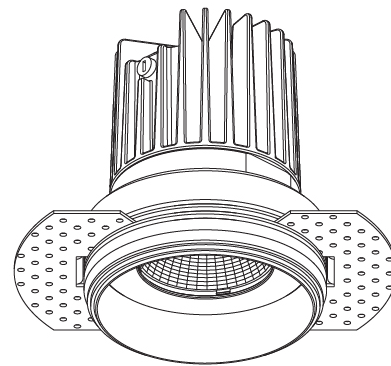

GENERAL

Series: Oiko
Subseries: Oiko Standard
Partner: Prolicht
Division: Architectural
Installation: Trimless
Product Type: Downlight
Mounting Location: Ceiling
Light Distribution: Downlight

PHYSICAL

Aperture Sizes - Downlights: 2"
Shape: Round
Diameter (mm): 65
Diameter (in): 2 9/16
Height (mm): 90
Height (in): 3 9/16
Ceiling Thickness (mm): 10 / 12.5 / 15
Ceiling Thickness (in): 3/8 or 1/2 or 9/16
Min. Recessing Depth (mm): 110
Min. Recessing Depth (in): 4 5/16
Weight (kg): 0.313
Weight (lbs): 0.690
Fixture Finish: SSR / BKV / CWI / CRY / HAB / UFT / ITA / RUA / FTG / MYG / LOD / PUS / FRO / FUP / KIA / POP / BLS / SPG / MEY / GOH / CHC / COM / ABZ / JAG / OBR / MOS / ROR
Fixture Material: Aluminum Die Cast
Cut-out Measurements: 79mm / 3 1/8"
Upon Request: Unique Sizes Unique Ceiling Thickness

ELECTRICAL

Lamp Type: LED (Zhaga Standard)
Input Wattage (W): 16.5
Total Output Wattage (W): 14.7
Dimming: Dali Dimming
Driver Included: No
Driver Location: Recessed Housing
Driver Type: Constant Current - 120Vac
Driver Class: Class 2
Input Voltage (V): 120 - 277
Constant Current (MA): 350

LED

Color Temperature (°K): Warm Dim
Max. Delivered Lumen (lm): 770
CRI: >90 CRI
Lamp Life (hrs): 50000
Upon Request: Special Color Temperature RGB-W Tunable White Special LED

OPTICAL

Reflector: 20 / 40 / 60
Upon Request: Special Beam Angles

RATINGS AND CERTIFICATIONS

Certified By: Certified for North American Standards
IP rating: IP20

90mm 3 9/16"

Ø 65mm 2 9/16"

Ø 115mm 4 1/2"