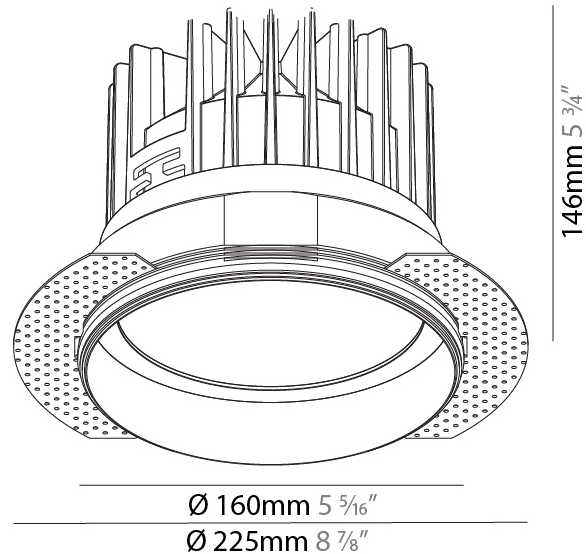

PHYSICAL

Aperture Sizes - Downlights: 6"
Shape: Round
Diameter (mm): 160
Diameter (in): 6 ⁵/₁₆
Height (mm): 146
Height (in): 5 ³/₄
Ceiling Thickness (mm): 10 / 12.5 / 15
Ceiling Thickness (in): 3/8 or 1/2 or 9/16
Min. Recessing Depth (mm): 160
Min. Recessing Depth (in): 6 ⁵/₁₆
Weight (kg): 1.282
Weight (lbs): 2.826
Fixture Finish: SSR / BKV / CWI / CRY / HAB / UFT / ITA / RUA / FTG / MYG / LOD / PUS / FRO / FUP / KIA / POP / BLS / SPG / MEY / GOH / CHC / COM / ABZ / JAG / OBR / MOS / ROR
Fixture Material: Aluminum Die Cast
Cut-out Measurements: 172mm / 6 3/4"
Upon Request: Unique Sizes Unique Ceiling Thickness

ELECTRICAL

Lamp Type: LED (Zhaga Standard)
Input Wattage (W): 37.4
Total Output Wattage (W): 33.6 / 34.1
Dimming: Tri-Mode (Non-Dimming and Phase Dimming (120Vac only) and 0-10V Dimming)
Driver Included: No
Driver Location: Recessed Housing
Driver Type: Constant Current - Universal
Driver Class: Class 2
Housing: See components
Input Voltage (V): 120 - 277
Constant Current (MA): 900

LED

Color Temperature (°K): 2700 / 3000 / 3500 / 4000
Max. Delivered Lumen (lm): 2940 / 3123
CRI: >90 CRI
Lamp Life (hrs): 50000
Upon Request: Special Color Temperature RGB-W Tunable White Special LED

OPTICAL

Reflector°: 17 / 30 / 50
Upon Request: Special Beam Angles

RATINGS AND CERTIFICATIONS

Certified By: Certified for North American Standards
IP rating: IP20