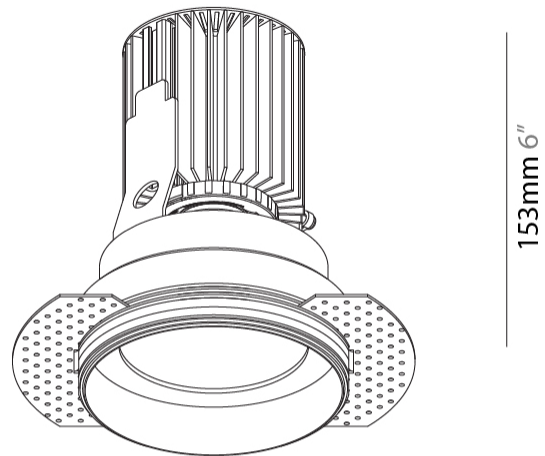

PHYSICAL

Shape: Round
Diameter (mm): 100
Diameter (in): 3 ¹⁵/₁₆
Height (mm): 153
Height (in): 6
Ceiling Thickness (mm): 10 / 12.5 / 15
Ceiling Thickness (in): 3/8 or 1/2 or 9/16
Min. Recessing Depth (mm): 170
Min. Recessing Depth (in): 6 ¹¹/₁₆
Light Distribution: Downlight
Weight (kg): 0.6
Weight (lbs): 1.322
Fixture Finish: SSR / BKV / CWI / CRY / HAB / UFT / ITA / RUA / FTG / MYG / LOD / PUS / FRO / FUP / KIA / POP / BLS / SPG / MEY / GOH / GUM / CHC / COM / ABZ / JAG / OBR / MOS / ROR
Fixture Material: Aluminum Die Cast
Cut-out Measurements: 111mm / 4 3/8" Diameter
Upon Request: Unique Sizes Unique Ceiling Thickness

ELECTRICAL

Lamp Type: LED (Zhaga Standard)
Input Wattage (W): 20.9
Total Output Wattage (W): 18.7
Dimming: Tri-Mode (Non-Dimming and Phase Dimming (120Vac only) and 0-10V Dimming)
Driver Included: No
Driver Location: Recessed Housing
Driver Type: Constant Current - Universal
Driver Class: Class 2
Housing: See components
Input Voltage (V): 120 - 277
Constant Current (MA): 500

LED

Color Temperature (°K): 2700 / 3000 / 3500 / 4000
Max. Delivered Lumen (lm): 1630 / 1670 / 1754 / 1790
CRI: >90 CRI
Lamp Life (hrs): 50000
Upon Request: Special Color Temperature RGB-W Tunable White Special LED

OPTICAL

Reflector: 18 / 26 / 40

RATINGS AND CERTIFICATIONS

Certified By: Certified for North American Standards
IP rating: IP20

Ø 100mm 3 ¹⁵/₁₆"

Ø 155mm 6 ¹/₈"

170mm
6 ¹¹/₁₆"

111mm
4 ³/₈"

10 | 12 1/2 | 15
3/8" | 1/2" | 9/16"