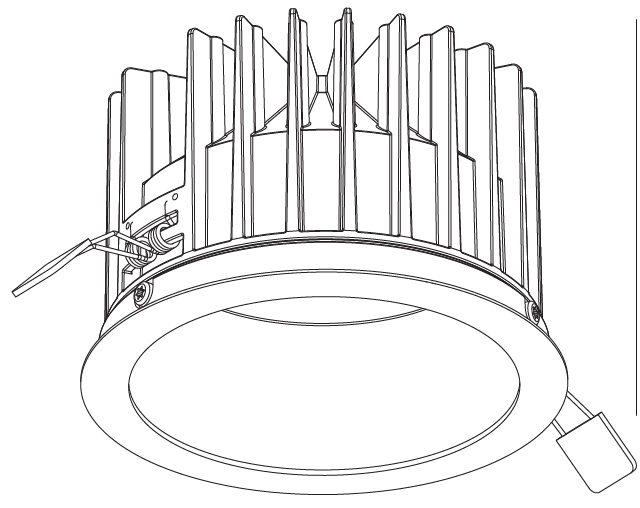

GENERAL

Series: Oiko
Subseries: Oiko Wide
Partner: Prolicht
Division: Architectural
Installation: Recessed
Product Type: Downlight
Mounting Location: Ceiling
Light Distribution: Downlight

PHYSICAL

Aperture Sizes - Downlights: 5"
Shape: Round
Diameter (mm): 160
Diameter (in): 6 ⁵/₁₆"
Height (mm): 105
Height (in): 4 ¹/₈"
Ceiling Thickness (mm): 10 / 12.5 / 15
Ceiling Thickness (in): 3/8 or 1/2 or 9/16
Min. Recessing Depth (mm): 120
Min. Recessing Depth (in): 4 ³/₄"
Weight (kg): 0.936
Weight (lbs): 2.06
Fixture Finish: SSR / BKV / CWI / CRY / HAB / UFT / ITA / RUA / FTG / MYG / LOD / PUS / FRO / FUP / KIA / POP / BLS / SPG / MEY / GOH / CHC / COM / ABZ / JAG / OBR / MOS / ROR
Fixture Material: Aluminum Die Cast
Cut-out Measurements: D. - 155mm / 6 1/8"

ELECTRICAL

Lamp Type: LED (Zhaga Standard)
Input Wattage (W): 37.4
Total Output Wattage (W): 34
Dimming: Tri-Mode (Non-Dimming and Phase Dimming (120Vac only) and 0-10V Dimming)
Driver Included: No
Driver Location: Recessed Housing
Driver Type: Constant Current - Universal
Housing: See components
Input Voltage (V): 120 - 277
Constant Current (MA): 900

LED

Number of LEDs: 1
Color Temperature (°K): 3000 / 3500 / 4000
Max. Delivered Lumen (lm): 3490 / 2597 / 2650
Nominal Lumen (lm): 4309 / 3205 / 3270
CRI: >90 CRI
Lamp Life (hrs): 50000

OPTICAL

RATINGS AND CERTIFICATIONS

Certified By: Certified for North American Standards
IP rating: IP20

Ø 160mm 6 ⁵/₁₆"