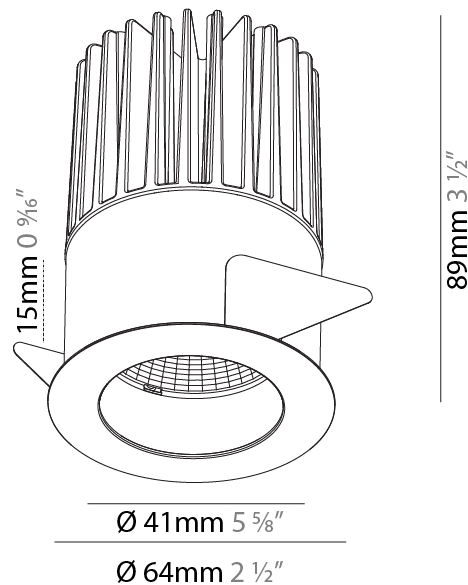

GENERAL

Series: Oiko
Subseries: Oiko Comfort
Brand: Prolicht
Division: Architectural
Mounting Type: Recessed
Mounting Location: Ceiling
Subcategory: Downlight

PHYSICAL

Shape: Round
Diameter (mm): 64
Diameter (in): 2 1/2
Height (mm): 89
Height (in): 3 1/2
Ceiling Thickness (mm): 10 / 12.5 / 15
Ceiling Thickness (in): 3/8 or 1/2 or 9/16
Min. Recessing Depth (mm): 100
Min. Recessing Depth (in): 3 15/16
Light Distribution: Downlight
Weight (kg): 0.253
Weight (lbs): 0.56
Fixture Finish: SSR / BKV / CWI / CRY / HAB / UFT / ITA / RUA / FTG / MYG / LOD / PUS / FRO / FUP / KIA / POP / BLS / SPG / MEY / GOH / GUM / CHC / COM / ABZ / JAG / OBR / MOS / ROR
Fixture Material: Aluminum Die Cast
Cut-out Measurements: D. - 60mm / 2 3/8"

ELECTRICAL

Lamp Type: LED (Zhaga Standard)
Input Wattage (W): 14.3
Total Output Wattage (W): 13
Dimming: Tri-Mode (Non-Dimming and Phase Dimming (120Vac only) and 0-10V Dimming)
Driver Included: No
Driver Location: Remote
Driver Type: Constant Current - Universal - Universal - Phase dimming @120Vac only
Driver Class: Class 2
Input Voltage (V): 120 - 277
Constant Current (MA): 350

LED

Number of LEDs: 1
Color Temperature (°K): 2700 / 3000 / 3500 / 4000
Max. Delivered Lumen (lm): 890 / 920 / 970 / 990
Nominal Lumen (lm): 1304 / 1352 / 1421 / 1450
CRI: >90 CRI
Lamp Life (hrs): 50000

OPTICAL

Reflector: 20 / 40 / 60

RATINGS AND CERTIFICATIONS

Certified By: Certified for North American Standards
IP rating: IP20