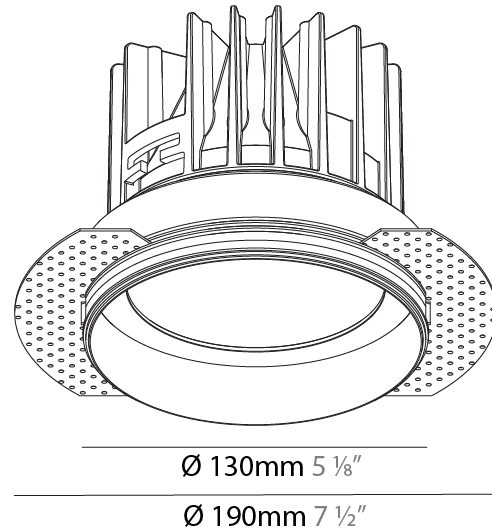

PHYSICAL

Aperture Sizes - Downlights: 5"
Shape: Round
Diameter (mm): 130
Diameter (in): 5 1/8"
Height (mm): 122
Height (in): 4 13/16"
Ceiling Thickness (mm): 10 / 12.5 / 15
Ceiling Thickness (in): 3/8 or 1/2 or 9/16
Min. Recessing Depth (mm): 130
Min. Recessing Depth (in): 5 1/8"
Weight (kg): 0.882
Weight (lbs): 1.944
Fixture Finish: SSR / BKV / CWI / CRY / HAB / UFT / ITA / RUA / FTG / MYG / LOD / PUS / FRO / FUP / KIA / POP / BLS / SPG / MEY / GOH / CHC / COM / ABZ / JAG / OBR / MOS / ROR
Fixture Material: Aluminum Die Cast
Cut-out Measurements: 142mm / 5 9/16"
Upon Request: Unique Sizes Unique Ceiling Thickness

ELECTRICAL

Lamp Type: LED (Zhaga Standard)
Input Wattage (W): 28.6
Total Output Wattage (W): 26.4
Dimming: Tri-Mode (Non-Dimming and Phase Dimming (120Vac only) and 0-10V Dimming)
Driver Included: No
Driver Location: Recessed Housing
Driver Type: Constant Current - Universal
Driver Class: Class 2
Housing: See components
Input Voltage (V): 120 - 277
Constant Current (MA): 700

LED

Color Temperature (°K): 2700 / 3000 / 3500 / 4000
Max. Delivered Lumen (lm): 2282 / 2340 / 2436 / 2486
CRI: >90 CRI
Lamp Life (hrs): 50000

OPTICAL

Reflector: 12 / 24 / 40

RATINGS AND CERTIFICATIONS

Certified By: Certified for North American Standards
IP rating: IP20
Upon Request: Special Beam Angles