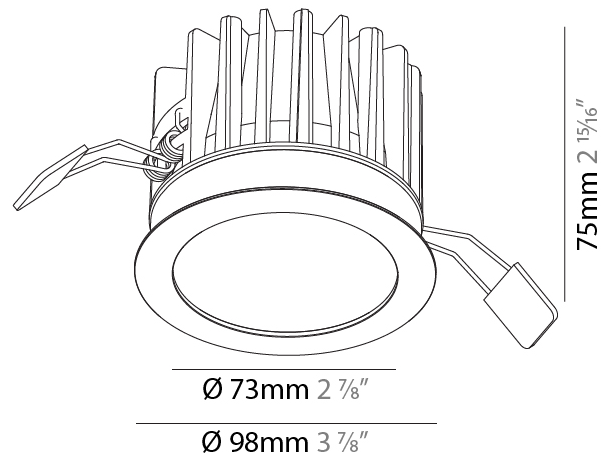

GENERAL

Series: Oiko
Subseries: Oiko Standard
Partner: Prolicht
Division: Architectural
Installation: Recessed
Product Type: Downlight
Mounting Location: Ceiling
Light Distribution: Downlight

PHYSICAL

Aperture Sizes - Downlights: 2"
Shape: Round
Diameter (mm): 98
Diameter (in): 3 7/8
Height (mm): 75
Height (in): 2 15/16
Ceiling Thickness (mm): 10 / 12.5 / 15
Ceiling Thickness (in): 3/8 or 1/2 or 9/16
Min. Recessing Depth (mm): 90
Min. Recessing Depth (in): 3 9/16
Weight (kg): 0.357
Weight (lbs): 0.79
Fixture Finish: SSR / BKV / CWI / CRY / HAB / UFT / ITA / RUA / FTG / MYG / LOD / PUS / FRO / FUP / KIA / POP / BLS / SPG / MEY / GOH / CHC / COM / ABZ / JAG / OBR / MOS / ROR
Fixture Material: Aluminum Die Cast
Cut-out Measurements: Ø 92mm / 3 5/8"

ELECTRICAL

Lamp Type: LED (Zhaga Standard)
Input Wattage (W): 20.9
Total Output Wattage (W): 18.7
Dimming: Tri-Mode (Non-Dimming and Phase Dimming (120Vac only) and 0-10V Dimming)
Driver Included: No
Driver Location: Recessed Housing
Driver Type: Constant Current - Universal
Housing: See components
Input Voltage (V): 120 - 277
Constant Current (MA): 500

LED

Number of LEDs: 1
Color Temperature (°K): 2700 / 3000 / 3500 / 4000
Max. Delivered Lumen (lm): 1630 / 1670 / 1754 / 1790
Nominal Lumen (lm): 2360 / 2420 / 2548 / 2600
CRI: >90 CRI
Lamp Life (hrs): 50000

OPTICAL

Beam Angle: 16 / 26 / 34

RATINGS AND CERTIFICATIONS

Certified By: Certified for North American Standards
IP rating: IP20