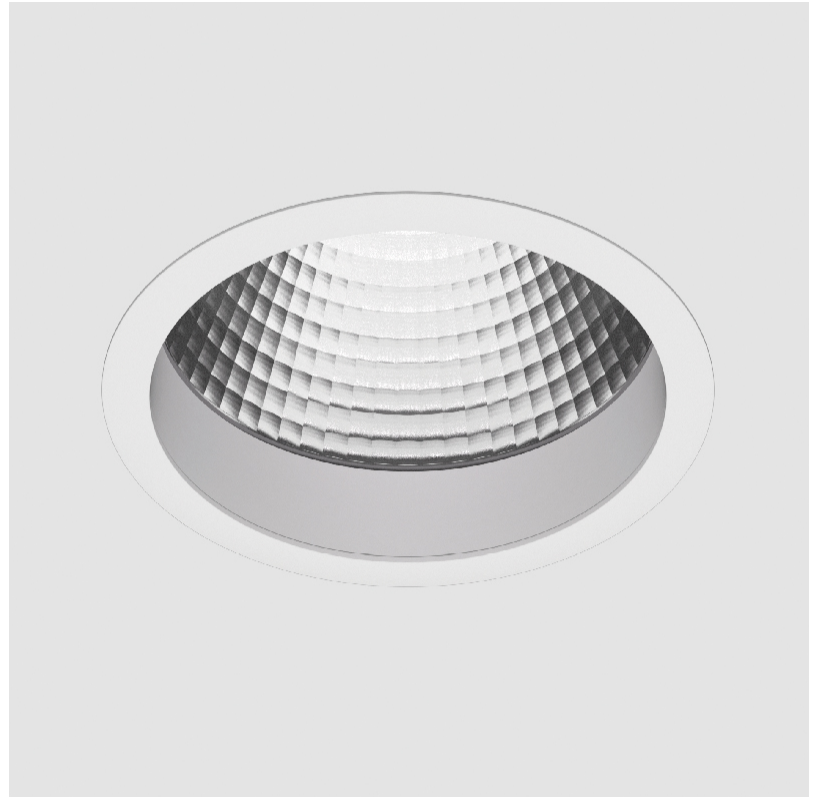

GENERAL

Series: Oiko
Subseries: Oiko Comfort
Partner: Prolicht
Division: Architectural
Installation: Recessed
Product Type: Downlight
Mounting Location: Ceiling
Light Distribution: Downlight

PHYSICAL

Aperture Sizes - Downlights: 1"
Shape: Round
Diameter (mm): 160
Diameter (in): 6 ⁵/₁₆"
Height (mm): 145
Height (in): 5 ¹¹/₁₆"
Ceiling Thickness (mm): 10 / 12.5 / 15
Ceiling Thickness (in): 3/8 or 1/2 or 9/16
Min. Recessing Depth (mm): 150
Min. Recessing Depth (in): 5 ⁷/₈"
Weight (kg): 1.224
Weight (lbs): 2.7
Fixture Finish: SSR / BKV / CWI / CRY / HAB / UFT / ITA / RUA / FTG / MYG / LOD / PUS / FRO / FUP / KIA / POP / BLS / SPG / MEY / GOH / CHC / COM / ABZ / JAG / OBR / MOS / ROR
Fixture Material: Aluminum Die Cast
Cut-out Measurements: D. - 155mm / 6 1/8"

ELECTRICAL

Lamp Type: LED (Zhaga Standard)
Input Wattage (W): 37.4
Total Output Wattage (W): 33.6 / 34.1
Dimming: Tri-Mode (Non-Dimming and Phase Dimming (120Vac only) and 0-10V Dimming)
Driver Included: No
Driver Location: Recessed Housing
Driver Type: Constant Current - Universal
Housing: See components
Input Voltage (V): 120 - 277
Constant Current (MA): 900

LED

Number of LEDs: 1
Color Temperature (°K): 3000 / 3500 / 4000
Max. Delivered Lumen (lm): 2940 / 3061 / 3123
CRI: >90 CRI
Lamp Life (hrs): 50000

OPTICAL

Reflector°: 17 / 30 / 50

RATINGS AND CERTIFICATIONS

Certified By: Certified for North American Standards
IP rating: IP20