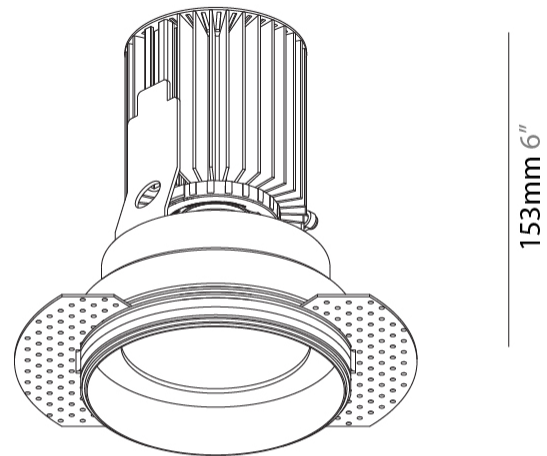

PHYSICAL

Aperture Sizes - Downlights: 3"
Shape: Round
Diameter (mm): 100
Diameter (in): 3 15/16
Height (mm): 153
Height (in): 6
Ceiling Thickness (mm): 10 / 12.5 / 15
Ceiling Thickness (in): 3/8 or 1/2 or 9/16
Min. Recessing Depth (mm): 170
Min. Recessing Depth (in): 6 11/16
Weight (kg): 0.6
Weight (lbs): 1.322
Fixture Finish: SSR / BKV / CWI / CRY / HAB / UFT / ITA / RUA / FTG / MYG / LOD / PUS / FRO / FUP / KIA / POP / BLS / SPG / MEY / GOH / CHC / COM / ABZ / JAG / OBR / MOS / ROR
Fixture Material: Aluminum Die Cast
Cut-out Measurements: 111mm / 4 3/8" Diameter
Upon Request: Unique Sizes Unique Ceiling Thickness

ELECTRICAL

Lamp Type: LED (Zhaga Standard)
Input Wattage (W): 20.9
Total Output Wattage (W): 18.7
Dimming: Tri-Mode (Non-Dimming and Phase Dimming (120Vac only) and 0-10V Dimming)
Driver Included: No
Driver Location: Recessed Housing
Driver Type: Constant Current - Universal
Driver Class: Class 2
Housing: See components
Input Voltage (V): 120 - 277
Constant Current (MA): 500

LED

Color Temperature (°K): 2700 / 3000 / 3500 / 4000
Max. Delivered Lumen (lm): 1630 / 1670 / 1754 / 1790
CRI: >90 CRI
Lamp Life (hrs): 50000
Upon Request: Special Color Temperature RGB-W Tunable White Special LED

OPTICAL

Reflector: 18 / 26 / 40

RATINGS AND CERTIFICATIONS

Certified By: Certified for North American Standards
IP rating: IP20

Ø 100mm 3 15/16"
Ø 155mm 6 1/8"