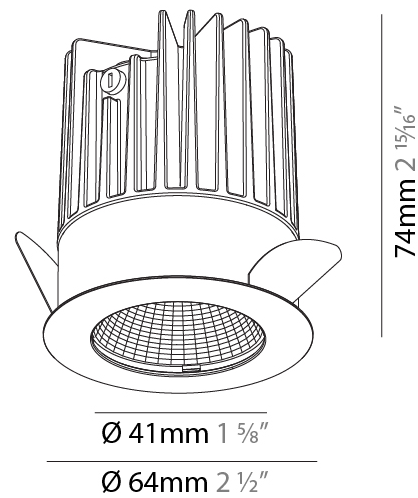

GENERAL

Series: Oiko
Subseries: Oiko Standard
Partner: Prolicht
Division: Architectural
Installation: Recessed
Product Type: Downlight
Mounting Location: Ceiling
Light Distribution: Downlight

PHYSICAL

Aperture Sizes - Downlights: 1"
Shape: Round
Diameter (mm): 64
Diameter (in): 2 1/2
Height (mm): 74
Height (in): 2 15/16
Ceiling Thickness (mm): 10 / 12.5 / 15
Ceiling Thickness (in): 3/8 or 1/2 or 9/16
Min. Recessing Depth (mm): 90
Min. Recessing Depth (in): 3 9/16
Weight (kg): 0.22
Weight (lbs): 0.49
Fixture Finish: SSR / BKV / CWI / CRY / HAB / UFT / ITA / RUA / FTG / MYG / LOD / PUS / FRO / FUP / KIA / POP / BLS / SPG / MEY / GOH / CHC / COM / ABZ / JAG / OBR / MOS / ROR
Fixture Material: Aluminum Die Cast
Cut-out Measurements: D. - 60mm / 2 3/8"

ELECTRICAL

Lamp Type: LED (Zhaga Standard)
Total Output Wattage (W): 15
Dimming: Dali Dimming
Driver Included: No
Driver Location: Remote
Driver Type: Constant Current - 120Vac
Input Voltage (V): 120
Constant Current (MA): 350

LED

Number of LEDs: 1
Color Temperature (°K): Warm Dim
Max. Delivered Lumen (lm): 760
Nominal Lumen (lm): 1140
CRI: >90 CRI
Lamp Life (hrs): 50000

OPTICAL

Reflector: 20 / 40 / 60

RATINGS AND CERTIFICATIONS

Certified By: Certified for North American Standards
IP rating: IP20