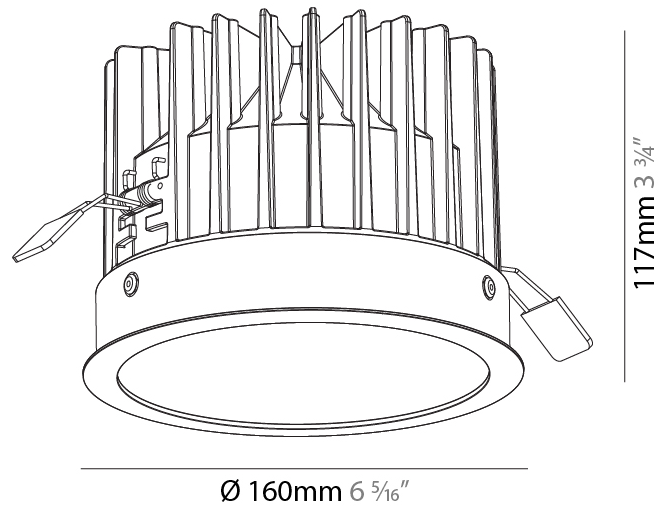

GENERAL

Series: Oiko
Subseries: Oiko Standard
Partner: Prolicht
Division: Architectural
Installation: Recessed
Product Type: Downlight
Mounting Location: Ceiling
Light Distribution: Downlight

PHYSICAL

Aperture Sizes - Downlights: 5"
Shape: Round
Diameter (mm): 160
Diameter (in): 6 ⁵/₁₆
Height (mm): 117
Height (in): 4 ⁵/₈
Ceiling Thickness (mm): 10 / 12.5 / 15
Ceiling Thickness (in): 3/8 or 1/2 or 9/16
Min. Recessing Depth (mm): 130
Min. Recessing Depth (in): 5 ¹/₈
Weight (kg): 0.98
Weight (lbs): 2.16
Fixture Finish: SSR / BKV / CWI / CRY / HAB / UFT / ITA / RUA / FTG / MYG / LOD / PUS / FRO / FUP / KIA / POP / BLS / SPG / MEY / GOH / CHC / COM / ABZ / JAG / OBR / MOS / ROR
Fixture Material: Aluminum Die Cast
Cut-out Measurements: D. - 155mm / 6 1/8"

ELECTRICAL

Lamp Type: LED (Zhaga Standard)
Input Wattage (W): 36.4
Total Output Wattage (W): 34
Dimming: Tri-Mode (Non-Dimming and Phase Dimming (120Vac only) and 0-10V Dimming)
Driver Included: No
Driver Location: Recessed Housing
Driver Type: Constant Current - Universal
Housing: See components
Input Voltage (V): 120 - 277
Constant Current (MA): 1050

LED

Number of LEDs: 1
Color Temperature (°K): 3000 / 3500 / 4000
Max. Delivered Lumen (lm): 2940 / 3061 / 3123
CRI: >90 CRI
Efficiency (%): 81 / 80 / 75
Lamp Life (hrs): 50000

OPTICAL

Reflector: 17 / 30 / 50

RATINGS AND CERTIFICATIONS

Certified By: Certified for North American Standards
IP rating: IP20

130mm
5 1/8"

155mm
6 1/8"

10-15
3/8" - 9/16"