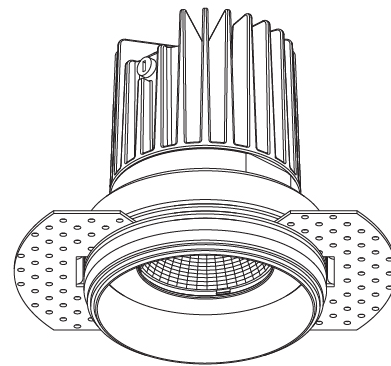

RATINGS AND CERTIFICATIONS

Certified By: Certified for North American Standards
IP rating: IP20

90mm 3 9/16"

Ø 65mm 2 9/16"

Ø 115mm 4 1/2"