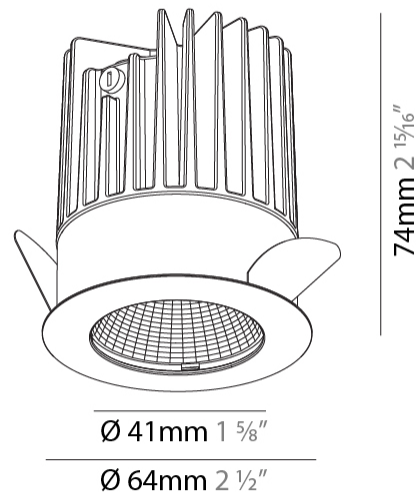

GENERAL

Series: Oiko
Subseries: Oiko Standard
Partner: Prolicht
Division: Architectural
Installation: Recessed
Product Type: Downlight
Mounting Location: Ceiling
Light Distribution: Downlight

PHYSICAL

Aperture Sizes - Downlights: 1"
Shape: Round
Diameter (mm): 64
Diameter (in): 2 1/2
Height (mm): 74
Height (in): 2 15/16
Ceiling Thickness (mm): 10 / 12.5 / 15
Ceiling Thickness (in): 3/8 or 1/2 or 9/16
Min. Recessing Depth (mm): 90
Min. Recessing Depth (in): 3 9/16
Weight (kg): 0.22
Weight (lbs): 0.49
Fixture Finish: SSR / BKV / CWI / CRY / HAB / UFT / ITA / RUA / FTG / MYG / LOD / PUS / FRO / FUP / KIA / POP / BLS / SPG / MEY / GOH / CHC / COM / ABZ / JAG / OBR / MOS / ROR
Fixture Material: Aluminum Die Cast
Cut-out Measurements: D. - 60mm / 2 3/8"

ELECTRICAL

Lamp Type: LED (Zhaga Standard)
Total Output Wattage (W): 15
Dimming: Dali Dimming
Driver Included: No
Driver Location: Remote
Driver Type: Constant Current - 120Vac
Input Voltage (V): 120
Constant Current (MA): 350

LED

Number of LEDs: 1
Color Temperature (°K): Warm Dim
Max. Delivered Lumen (lm): 760
Nominal Lumen (lm): 1140
CRI: >90 CRI
Lamp Life (hrs): 50000

OPTICAL

Reflector: 20 / 40 / 60

RATINGS AND CERTIFICATIONS

Certified By: Certified for North American Standards
IP rating: IP20