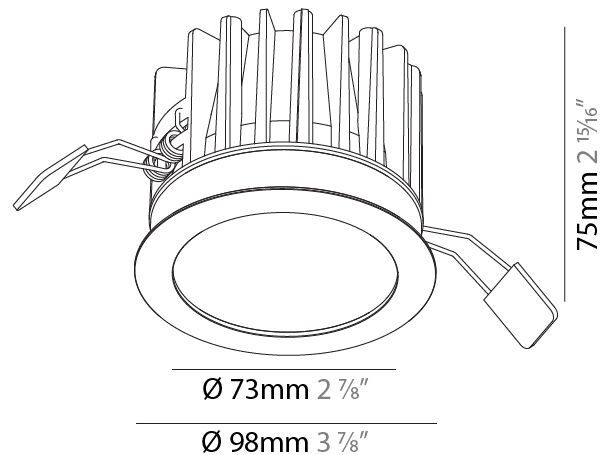

GENERAL

Series: Oiko
Subseries: Oiko Standard
Partner: Prolicht
Division: Architectural
Installation: Recessed
Product Type: Downlight
Mounting Location: Ceiling
Light Distribution: Downlight

PHYSICAL

Aperture Sizes - Downlights: 2"
Shape: Round
Diameter (mm): 98
Diameter (in): 3 7/8
Height (mm): 75
Height (in): 2 15/16
Ceiling Thickness (mm): 10 / 12.5 / 15
Ceiling Thickness (in): 3/8 or 1/2 or 9/16
Min. Recessing Depth (mm): 90
Min. Recessing Depth (in): 3 9/16
Weight (kg): 0.357
Weight (lbs): 0.79
Fixture Finish: SSR / BKV / CWI / CRY / HAB / UFT / ITA / RUA / FTG / MYG / LOD / PUS / FRO / FUP / KIA / POP / BLS / SPG / MEY / GOH / CHC / COM / ABZ / JAG / OBR / MOS / ROR
Fixture Material: Aluminum Die Cast
Cut-out Measurements: Ø 92mm / 3 5/8"

ELECTRICAL

Lamp Type: LED (Zhaga Standard)
Input Wattage (W): 20.9
Total Output Wattage (W): 18.7
Dimming: Tri-Mode (Non-Dimming and Phase Dimming (120Vac only) and 0-10V Dimming)
Driver Included: No
Driver Location: Recessed Housing
Driver Type: Constant Current - Universal
Housing: See components
Input Voltage (V): 120 - 277
Constant Current (MA): 500

LED

Number of LEDs: 1
Color Temperature (°K): 2700 / 3000 / 3500 / 4000
Max. Delivered Lumen (lm): 1630 / 1670 / 1754 / 1790
Nominal Lumen (lm): 2360 / 2420 / 2548 / 2600
CRI: >90 CRI
Lamp Life (hrs): 50000

OPTICAL

Beam Angle: 16 / 26 / 34

RATINGS AND CERTIFICATIONS

Certified By: Certified for North American Standards
IP rating: IP20