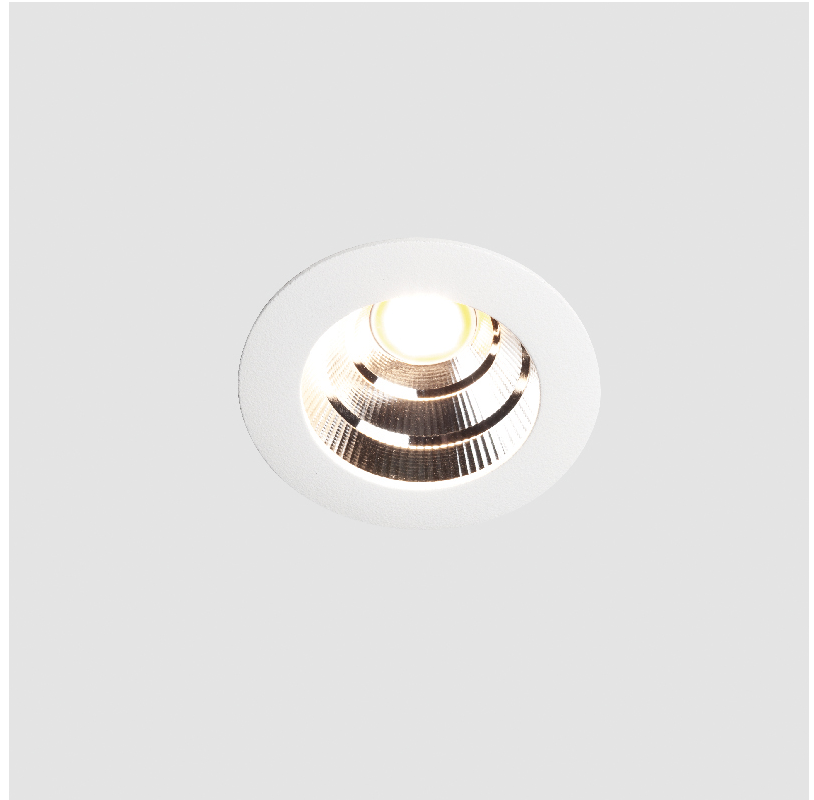

GENERAL

Series: Oiko
Subseries: Oiko Standard
Partner: Prolicht
Division: Architectural
Installation: Recessed
Product Type: Downlight
Mounting Location: Ceiling
Light Distribution: Downlight

PHYSICAL

Aperture Sizes - Downlights: 1"
Shape: Round
Diameter (mm): 64
Diameter (in): 2 1/2
Height (mm): 74
Height (in): 2 15/16
Ceiling Thickness (mm): 10 / 12.5 / 15
Ceiling Thickness (in): 3/8 or 1/2 or 9/16
Min. Recessing Depth (mm): 90
Min. Recessing Depth (in): 3 9/16
Weight (kg): 0.22
Weight (lbs): 0.49
Fixture Finish: SSR / BKV / CWI / CRY / HAB / UFT / ITA / RUA / FTG / MYG / LOD / PUS / FRO / FUP / KIA / POP / BLS / SPG / MEY / GOH / CHC / COM / ABZ / JAG / OBR / MOS / ROR
Fixture Material: Aluminum Die Cast
Cut-out Measurements: D. - 60mm / 2 3/8"

ELECTRICAL

Lamp Type: LED (Zhaga Standard)
Total Output Wattage (W): 15
Dimming: Dali Dimming
Driver Included: No
Driver Location: Remote
Driver Type: Constant Current - 120Vac
Input Voltage (V): 120
Constant Current (MA): 350

LED

Number of LEDs: 1
Color Temperature (°K): Warm Dim
Max. Delivered Lumen (lm): 760
Nominal Lumen (lm): 1140
CRI: >90 CRI
Lamp Life (hrs): 50000

OPTICAL

Reflector: 20 / 40 / 60

RATINGS AND CERTIFICATIONS

Certified By: Certified for North American Standards
IP rating: IP20