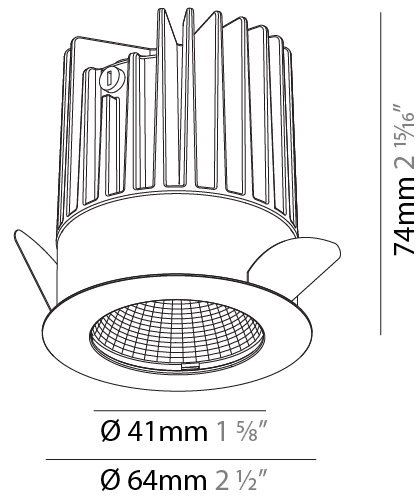

GENERAL

Series: Oiko
Subseries: Oiko Standard
Partner: Prolicht
Division: Architectural
Installation: Recessed
Product Type: Downlight
Mounting Location: Ceiling
Light Distribution: Downlight

PHYSICAL

Aperture Sizes - Downlights: 1"
Shape: Round
Diameter (mm): 64
Diameter (in): 2 1/2
Height (mm): 74
Height (in): 2 15/16
Ceiling Thickness (mm): 10 / 12.5 / 15
Ceiling Thickness (in): 3/8 or 1/2 or 9/16
Min. Recessing Depth (mm): 90
Min. Recessing Depth (in): 3 9/16
Weight (kg): 0.22
Weight (lbs): 0.49
Fixture Finish: SSR / BKV / CWI / CRY / HAB / UFT / ITA / RUA / FTG / MYG / LOD / PUS / FRO / FUP / KIA / POP / BLS / SPG / MEY / GOH / CHC / COM / ABZ / JAG / OBR / MOS / ROR
Fixture Material: Aluminum Die Cast
Cut-out Measurements: D. - 60mm / 2 3/8"

ELECTRICAL

Lamp Type: LED (Zhaga Standard)
Input Wattage (W): 14.3
Total Output Wattage (W): 13
Dimming: Tri-Mode (Non-Dimming and Phase Dimming (120Vac only) and 0-10V Dimming)
Driver Included: No
Driver Location: Remote
Driver Type: Constant Current - Universal
Driver Class: Class 2
Input Voltage (V): 120 - 277
Constant Current (MA): 350

LED

Number of LEDs: 1
Color Temperature (°K): 2700 / 3000 / 3500 / 4000
Max. Delivered Lumen (lm): 890 / 920 / 970 / 990
Nominal Lumen (lm): 1304 / 1352 / 1421 / 1450
CRI: >90 CRI
Lamp Life (hrs): 50000

OPTICAL

Reflector: 20 / 40 / 60

RATINGS AND CERTIFICATIONS

Certified By: Certified for North American Standards
IP rating: IP20