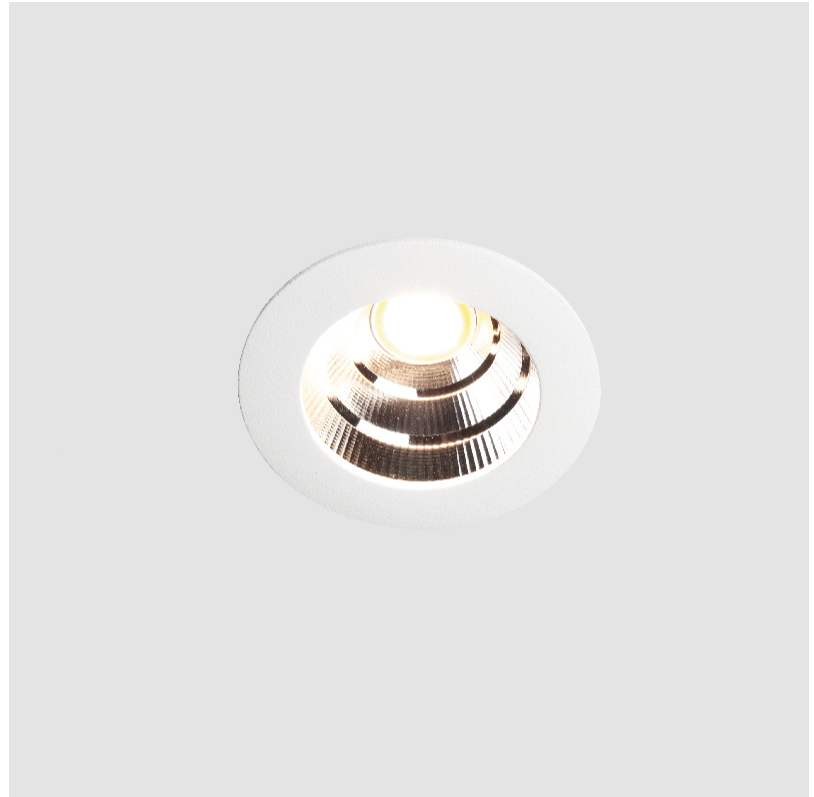

GENERAL

Series: Oiko
Subseries: Oiko Standard
Partner: Prolicht
Division: Architectural
Installation: Recessed
Product Type: Downlight
Mounting Location: Ceiling
Light Distribution: Downlight

PHYSICAL

Aperture Sizes - Downlights: 1"
Shape: Round
Diameter (mm): 64
Diameter (in): 2 1/2
Height (mm): 74
Height (in): 2 15/16
Ceiling Thickness (mm): 10 / 12.5 / 15
Ceiling Thickness (in): 3/8 or 1/2 or 9/16
Min. Recessing Depth (mm): 90
Min. Recessing Depth (in): 3 9/16
Weight (kg): 0.22
Weight (lbs): 0.49
Fixture Finish: SSR / BKV / CWI / CRY / HAB / UFT / ITA / RUA / FTG / MYG / LOD / PUS / FRO / FUP / KIA / POP / BLS / SPG / MEY / GOH / CHC / COM / ABZ / JAG / OBR / MOS / ROR
Fixture Material: Aluminum Die Cast
Cut-out Measurements: D. - 60mm / 2 3/8"

ELECTRICAL

Lamp Type: LED (Zhaga Standard)
Input Wattage (W): 14.3
Total Output Wattage (W): 13
Dimming: Tri-Mode (Non-Dimming and Phase Dimming (120Vac only) and 0-10V Dimming)
Driver Included: No
Driver Location: Remote
Driver Type: Constant Current - Universal
Driver Class: Class 2
Input Voltage (V): 120 - 277
Constant Current (MA): 350

LED

Number of LEDs: 1
Color Temperature (°K): 2700 / 3000 / 3500 / 4000
Max. Delivered Lumen (lm): 890 / 920 / 970 / 990
Nominal Lumen (lm): 1304 / 1352 / 1421 / 1450
CRI: >90 CRI
Lamp Life (hrs): 50000

OPTICAL

Reflector: 20 / 40 / 60

RATINGS AND CERTIFICATIONS

Certified By: Certified for North American Standards
IP rating: IP20