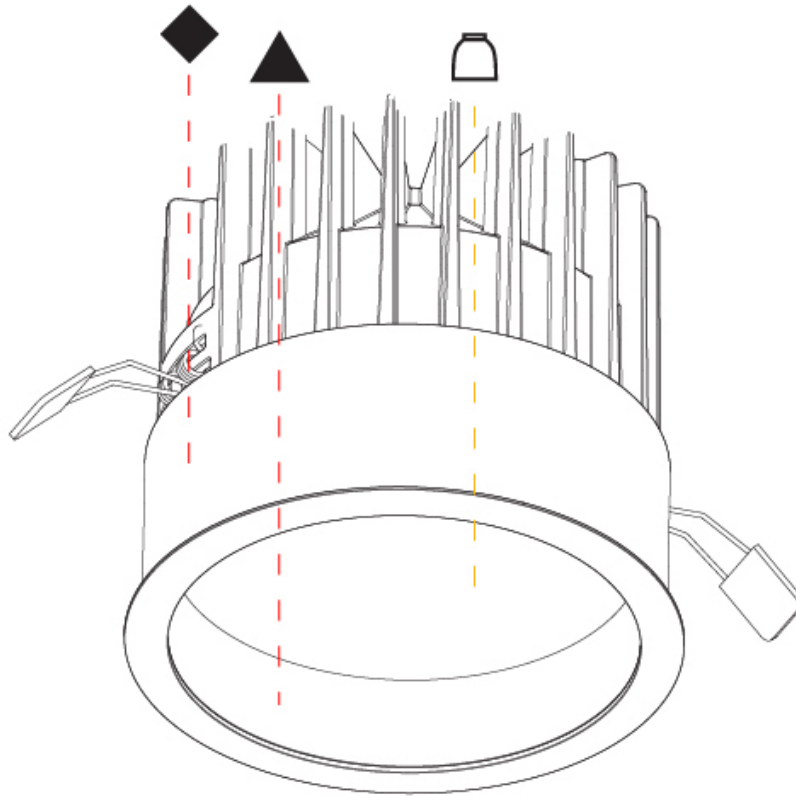

OIKO COMFORT RECESSED

A35722-

PROJECT	_____
TYPE	_____
SPECIFIER	_____
QUANTITY	_____
DATE	_____