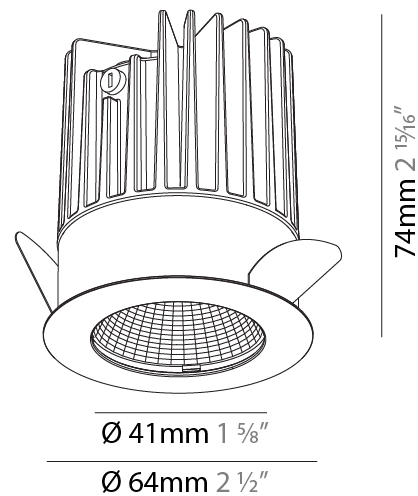

GENERAL

Series: Oiko
Subseries: Oiko Standard
Brand: Prolicht
Division: Architectural
Mounting Type: Recessed
Mounting Location: Ceiling
Subcategory: Downlight

PHYSICAL

Shape: Round
Diameter (mm): 64
Diameter (in): 2 1/2
Height (mm): 74
Height (in): 2 15/16
Ceiling Thickness (mm): 10 / 12.5 / 15
Ceiling Thickness (in): 3/8 or 1/2 or 9/16
Min. Recessing Depth (mm): 90
Min. Recessing Depth (in): 3 9/16
Light Distribution: Downlight
Weight (kg): 0.22
Weight (lbs): 0.49
Fixture Finish: SSR / BKV / CWI / CRY / HAB / UFT / ITA / RUA / FTG / MYG / LOD / PUS / FRO / FUP / KIA / POP / BLS / SPG / MEY / GOH / GUM / CHC / COM / ABZ / JAG / OBR / MOS / ROR
Fixture Material: Aluminum Die Cast
Cut-out Measurements: D. - 60mm / 2 3/8"

ELECTRICAL

Lamp Type: LED (Zhaga Standard)
Total Output Wattage (W): 15
Dimming: Dali Dimming
Driver Included: No
Driver Location: Remote
Driver Type: Constant Current - 120Vac
Input Voltage (V): 120
Constant Current (MA): 350

LED

Number of LEDs: 1
Color Temperature (°K): Warm Dim
Max. Delivered Lumen (lm): 760
Nominal Lumen (lm): 1140
CRI: >90 CRI
Lamp Life (hrs): 50000

OPTICAL

Reflector: 20 / 40 / 60

RATINGS AND CERTIFICATIONS

Certified By: Certified for North American Standards
IP rating: IP20