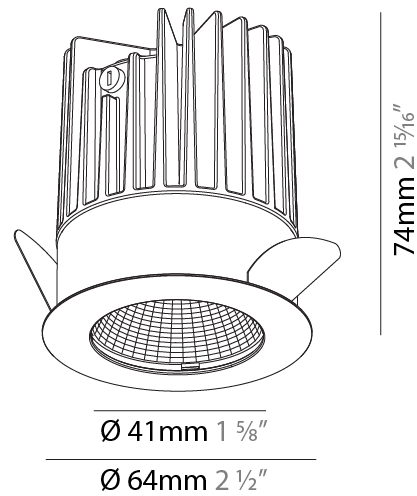

GENERAL

Series: Oiko
Subseries: Oiko Standard
Partner: Prolicht
Division: Architectural
Installation: Recessed
Product Type: Downlight
Mounting Location: Ceiling
Light Distribution: Downlight

PHYSICAL

Aperture Sizes - Downlights: 1"
Shape: Round
Diameter (mm): 64
Diameter (in): 2 1/2
Height (mm): 74
Height (in): 2 15/16
Ceiling Thickness (mm): 10 / 12.5 / 15
Ceiling Thickness (in): 3/8 or 1/2 or 9/16
Min. Recessing Depth (mm): 90
Min. Recessing Depth (in): 3 9/16
Weight (kg): 0.22
Weight (lbs): 0.49
Fixture Finish: SSR / BKV / CWI / CRY / HAB / UFT / ITA / RUA / FTG / MYG / LOD / PUS / FRO / FUP / KIA / POP / BLS / SPG / MEY / GOH / CHC / COM / ABZ / JAG / OBR / MOS / ROR
Fixture Material: Aluminum Die Cast
Cut-out Measurements: D. - 60mm / 2 3/8"

ELECTRICAL

Lamp Type: LED (Zhaga Standard)
Total Output Wattage (W): 15
Dimming: Dali Dimming
Driver Included: No
Driver Location: Remote
Driver Type: Constant Current - 120Vac
Input Voltage (V): 120
Constant Current (MA): 350

LED

Number of LEDs: 1
Color Temperature (°K): Warm Dim
Max. Delivered Lumen (lm): 760
Nominal Lumen (lm): 1140
CRI: >90 CRI
Lamp Life (hrs): 50000

OPTICAL

Reflector: 20 / 40 / 60

RATINGS AND CERTIFICATIONS

Certified By: Certified for North American Standards
IP rating: IP20