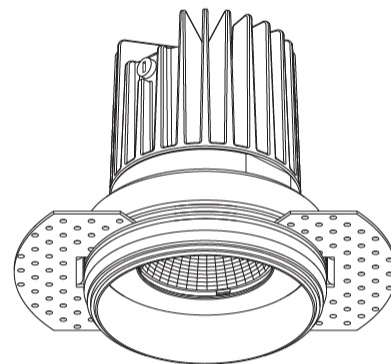

PHYSICAL

Aperture Sizes - Downlights: 2"
Shape: Round
Diameter (mm): 65
Diameter (in): 2 9/16
Height (mm): 90
Height (in): 3 9/16
Ceiling Thickness (mm): 10 / 12.5 / 15
Ceiling Thickness (in): 3/8 or 1/2 or 9/16
Min. Recessing Depth (mm): 110
Min. Recessing Depth (in): 4 15/16
Weight (kg): 0.312
Weight (lbs): 0.687
Fixture Finish: SSR / BKV / CWI / CRY / HAB / UFT / ITA / RUA / FTG / MYG / LOD / PUS / FRO / FUP / KIA / POP / BLS / SPG / MEY / GOH / CHC / COM / ABZ / JAG / OBR / MOS / ROR
Fixture Material: Aluminum Die Cast
Cut-out Measurements: 79mm / 3 1/8"

ELECTRICAL

Lamp Type: LED (Zhaga Standard)
Input Wattage (W): 15.5
Total Output Wattage (W): 14
Dimming: Tri-Mode (Non-Dimming and Phase Dimming (120Vac only) and 0-10V Dimming)
Driver Included: No
Driver Location: Recessed Housing
Driver Type: Constant Current - Universal
Driver Class: Class 2
Input Voltage (V): 120 - 277
Constant Current (MA): 500

LED

Color Temperature (°K): 2700 / 3000 / 3500 / 4000
Max. Delivered Lumen (lm): 930 / 960 / 1009 / 1030
Nominal Lumen (lm): 1386 / 1438 / 1511 / 1542
CRI: >90 CRI
Lamp Life (hrs): 50000
Upon Request: Special Color Temperature RGB-W Tunable White Special LED

OPTICAL

Reflector: 20 / 40 / 60
Adjustability: Fixed

RATINGS AND CERTIFICATIONS

Certified By: Certified for North American Standards
IP rating: IP44
Upon Request: Special Beam Angles

90mm 3 9/16"

Ø 65mm 2 9/16"

Ø 115mm 4 1/2"