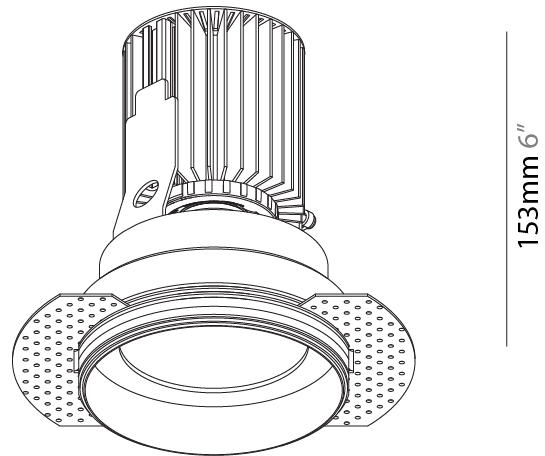

PHYSICAL

Aperture Sizes - Downlights: 3"
Shape: Round
Diameter (mm): 100
Diameter (in): 3 15/16
Height (mm): 153
Height (in): 6
Ceiling Thickness (mm): 10 / 12.5 / 15
Ceiling Thickness (in): 3/8 or 1/2 or 9/16
Min. Recessing Depth (mm): 170
Min. Recessing Depth (in): 6 11/16
Weight (kg): 0.6
Weight (lbs): 1.322
Fixture Finish: SSR / BKV / CWI / CRY / HAB / UFT / ITA / RUA / FTG / MYG / LOD / PUS / FRO / FUP / KIA / POP / BLS / SPG / MEY / GOH / CHC / COM / ABZ / JAG / OBR / MOS / ROR
Fixture Material: Aluminum Die Cast
Cut-out Measurements: 111mm / 4 3/8" Diameter
Upon Request: Unique Sizes Unique Ceiling Thickness

ELECTRICAL

Lamp Type: LED (Zhaga Standard)
Input Wattage (W): 20.9
Total Output Wattage (W): 18.7
Dimming: Tri-Mode (Non-Dimming and Phase Dimming (120Vac only) and 0-10V Dimming)
Driver Included: No
Driver Location: Recessed Housing
Driver Type: Constant Current - Universal
Driver Class: Class 2
Housing: See components
Input Voltage (V): 120 - 277
Constant Current (MA): 500

LED

Color Temperature (°K): 2700 / 3000 / 3500 / 4000
Max. Delivered Lumen (lm): 1630 / 1670 / 1754 / 1790
CRI: >90 CRI
Lamp Life (hrs): 50000
Upon Request: Special Color Temperature RGB-W Tunable White Special LED

OPTICAL

Reflector: 18 / 26 / 40

RATINGS AND CERTIFICATIONS

Certified By: Certified for North American Standards
IP rating: IP20

Ø 100mm 3 15/16"

Ø 155mm 6 1/8"