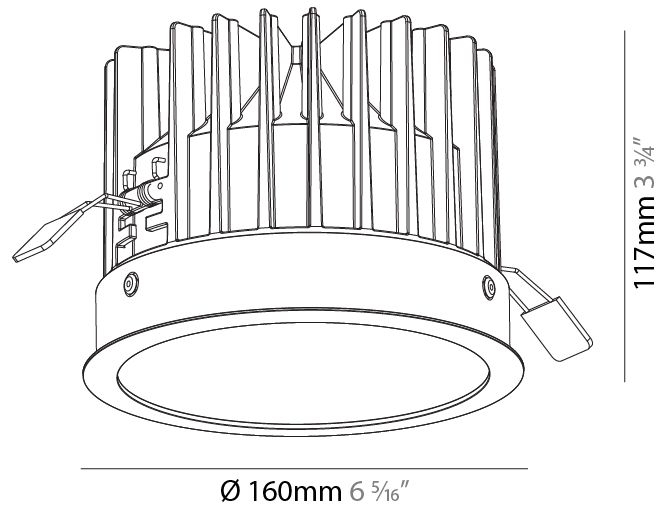

GENERAL

Series: Oiko
Subseries: Oiko Standard
Partner: Prolicht
Division: Architectural
Installation: Recessed
Product Type: Downlight
Mounting Location: Ceiling
Light Distribution: Downlight

PHYSICAL

Aperture Sizes - Downlights: 5"
Shape: Round
Diameter (mm): 160
Diameter (in): 6 5/16
Height (mm): 117
Height (in): 4 3/8
Ceiling Thickness (mm): 10 / 12.5 / 15
Ceiling Thickness (in): 3/8 or 1/2 or 9/16
Min. Recessing Depth (mm): 130
Min. Recessing Depth (in): 5 1/8
Weight (kg): 0.98
Weight (lbs): 2.16
Fixture Finish: SSR / BKV / CWI / CRY / HAB / UFT / ITA / RUA / FTG / MYG / LOD / PUS / FRO / FUP / KIA / POP / BLS / SPG / MEY / GOH / CHC / COM / ABZ / JAG / OBR / MOS / ROR
Fixture Material: Aluminum Die Cast
Cut-out Measurements: D. - 155mm / 6 1/8"

ELECTRICAL

Lamp Type: LED (Zhaga Standard)
Input Wattage (W): 36.4
Total Output Wattage (W): 34
Dimming: Tri-Mode (Non-Dimming and Phase Dimming (120Vac only) and 0-10V Dimming)
Driver Included: No
Driver Location: Recessed Housing
Driver Type: Constant Current - Universal
Housing: See components
Input Voltage (V): 120 - 277
Constant Current (MA): 1050

LED

Number of LEDs: 1
Color Temperature (°K): 3000 / 3500 / 4000
Max. Delivered Lumen (lm): 2940 / 3061 / 3123
CRI: >90 CRI
Efficiency (%): 81 / 80 / 75
Lamp Life (hrs): 50000

OPTICAL

Reflector: 17 / 30 / 50

RATINGS AND CERTIFICATIONS

Certified By: Certified for North American Standards
IP rating: IP20