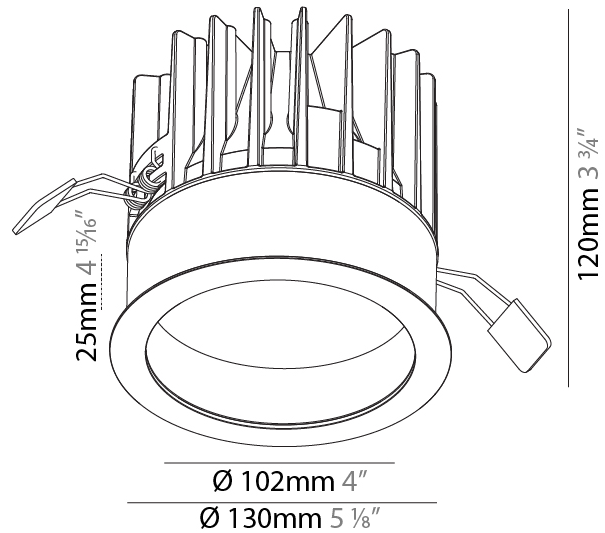

GENERAL

Series: Oiko
Subseries: Oiko Comfort
Partner: Prolicht
Division: Architectural
Installation: Recessed
Product Type: Downlight
Mounting Location: Ceiling
Light Distribution: Downlight

PHYSICAL

Aperture Sizes - Downlights: 4"
Shape: Round
Diameter (mm): 130
Diameter (in): 5 1/8"
Height (mm): 120
Height (in): 4 3/4"
Ceiling Thickness (mm): 10 / 12.5 / 15
Ceiling Thickness (in): 3/8 or 1/2 or 9/16
Min. Recessing Depth (mm): 130
Min. Recessing Depth (in): 5 1/8"
Weight (kg): 0.82
Weight (lbs): 1.81
Fixture Finish: SSR / BKV / CWI / CRY / HAB / UFT / ITA / RUA / FTG / MYG / LOD / PUS / FRO / FUP / KIA / POP / BLS / SPG / MEY / GOH / CHC / COM / ABZ / JAG / OBR / MOS / ROR
Fixture Material: Aluminum Die Cast
Cut-out Measurements: D. - 130mm / 5 1/8"

ELECTRICAL

Lamp Type: LED (Zhaga Standard)
Input Wattage (W): 28.6
Total Output Wattage (W): 26
Dimming: Tri-Mode (Non-Dimming and Phase Dimming (120Vac only) and 0-10V Dimming)
Driver Included: No
Driver Location: Recessed Housing
Driver Type: Constant Current - Universal
Housing: See components
Input Voltage (V): 120 - 277
Constant Current (MA): 700

LED

Number of LEDs: 1
Color Temperature (°K): 2700 / 3000 / 3500 / 4000
Max. Delivered Lumen (lm): 2282 / 2340 / 2436 / 2486
Nominal Lumen (lm): 3210 / 3290 / 34459 / 3530
CRI: >90 CRI
Lamp Life (hrs): 50000

OPTICAL

Reflector: 12 / 24 / 40

RATINGS AND CERTIFICATIONS

Certified By: Certified for North American Standards
IP rating: IP20