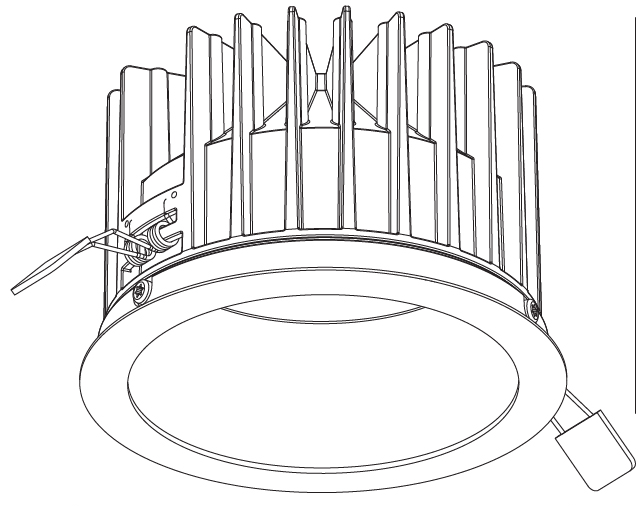

GENERAL

Series: Oiko
Subseries: Oiko Wide
Partner: Prolicht
Division: Architectural
Installation: Recessed
Product Type: Downlight
Mounting Location: Ceiling
Light Distribution: Downlight

PHYSICAL

Aperture Sizes - Downlights: 5"
Shape: Round
Diameter (mm): 160
Diameter (in): 6 ⁵/₁₆"
Height (mm): 105
Height (in): 4 ¹/₈"
Ceiling Thickness (mm): 10 / 12.5 / 15
Ceiling Thickness (in): 3/8 or 1/2 or 9/16
Min. Recessing Depth (mm): 120
Min. Recessing Depth (in): 4 ³/₄"
Weight (kg): 0.936
Weight (lbs): 2.06
Fixture Finish: SSR / BKV / CWI / CRY / HAB / UFT / ITA / RUA / FTG / MYG / LOD / PUS / FRO / FUP / KIA / POP / BLS / SPG / MEY / GOH / CHC / COM / ABZ / JAG / OBR / MOS / ROR
Fixture Material: Aluminum Die Cast
Cut-out Measurements: D. - 155mm / 6 1/8"

ELECTRICAL

Lamp Type: LED (Zhaga Standard)
Input Wattage (W): 37.4
Total Output Wattage (W): 34
Dimming: Tri-Mode (Non-Dimming and Phase Dimming (120Vac only) and 0-10V Dimming)
Driver Included: No
Driver Location: Recessed Housing
Driver Type: Constant Current - Universal
Housing: See components
Input Voltage (V): 120 - 277
Constant Current (MA): 900

LED

Number of LEDs: 1
Color Temperature (°K): 3000 / 3500 / 4000
Max. Delivered Lumen (lm): 3490 / 2597 / 2650
Nominal Lumen (lm): 4309 / 3205 / 3270
CRI: >90 CRI
Lamp Life (hrs): 50000

OPTICAL

RATINGS AND CERTIFICATIONS

Certified By: Certified for North American Standards
IP rating: IP20

105mm 4 1/8"

Ø 160mm 6 5/16"

120mm
4 3/4"

10-15
3/8" - 9/16"