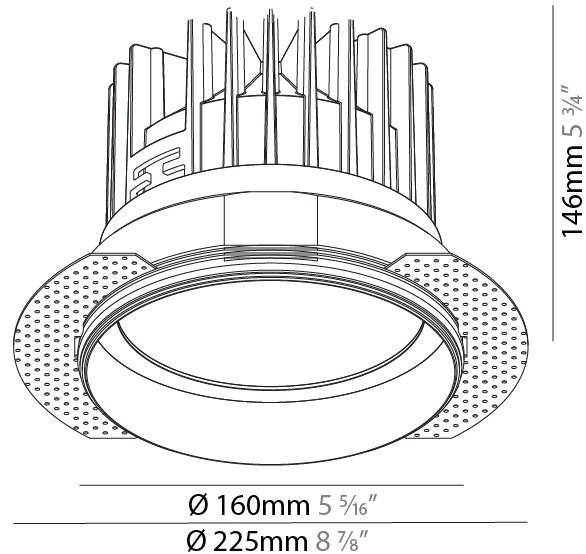

PHYSICAL

Aperture Sizes - Downlights: 6"
Shape: Round
Diameter (mm): 160
Diameter (in): 6 5/16
Height (mm): 146
Height (in): 5 3/4
Ceiling Thickness (mm): 10 / 12.5 / 15
Ceiling Thickness (in): 3/8 or 1/2 or 9/16
Min. Recessing Depth (mm): 160
Min. Recessing Depth (in): 6 5/16
Weight (kg): 1.282
Weight (lbs): 2.826
Fixture Finish: SSR / BKV / CWI / CRY / HAB / UFT / ITA / RUA / FTG / MYG / LOD / PUS / FRO / FUP / KIA / POP / BLS / SPG / MEY / GOH / CHC / COM / ABZ / JAG / OBR / MOS / ROR
Fixture Material: Aluminum Die Cast
Cut-out Measurements: 172mm / 6 3/4"
Upon Request: Unique Sizes Unique Ceiling Thickness

ELECTRICAL

Lamp Type: LED (Zhaga Standard)
Input Wattage (W): 37.4
Total Output Wattage (W): 33.6 / 34.1
Dimming: Tri-Mode (Non-Dimming and Phase Dimming (120Vac only) and 0-10V Dimming)
Driver Included: No
Driver Location: Recessed Housing
Driver Type: Constant Current - Universal
Driver Class: Class 2
Housing: See components
Input Voltage (V): 120 - 277
Constant Current (MA): 900

LED

Color Temperature (°K): 2700 / 3000 / 3500 / 4000
Max. Delivered Lumen (lm): 2940 / 3123
CRI: >90 CRI
Lamp Life (hrs): 50000
Upon Request: Special Color Temperature RGB-W Tunable White Special LED

OPTICAL

Reflector°: 17 / 30 / 50
Upon Request: Special Beam Angles

RATINGS AND CERTIFICATIONS

Certified By: Certified for North American Standards
IP rating: IP20