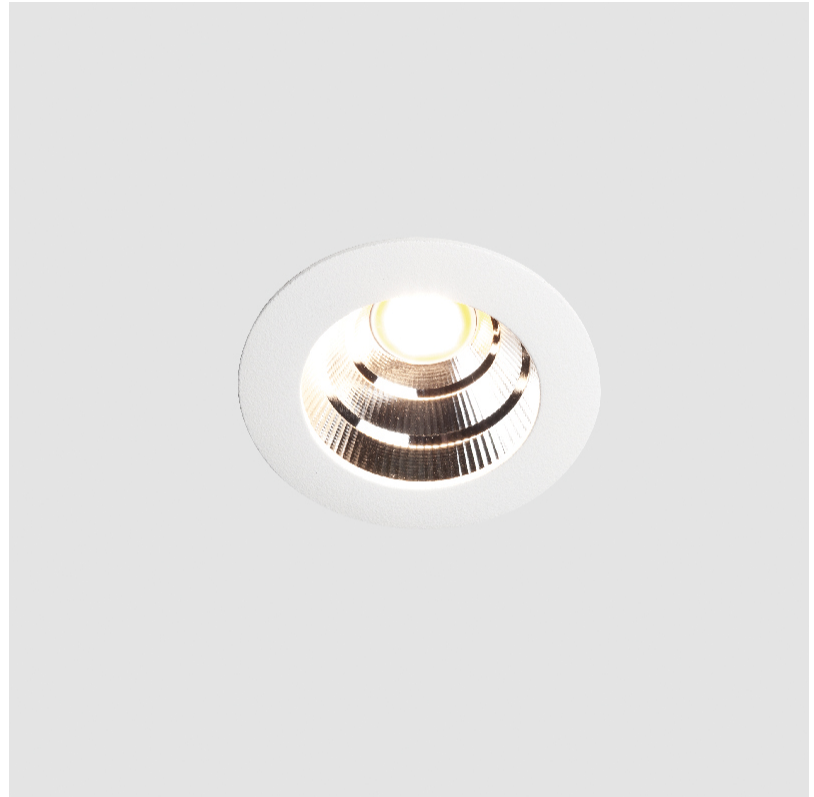

GENERAL

Series: Oiko
Subseries: Oiko Standard
Partner: Prolicht
Division: Architectural
Installation: Recessed
Product Type: Downlight
Mounting Location: Ceiling
Light Distribution: Downlight

PHYSICAL

Aperture Sizes - Downlights: 1"
Shape: Round
Diameter (mm): 64
Diameter (in): 2 1/2
Height (mm): 74
Height (in): 2 15/16
Ceiling Thickness (mm): 10 / 12.5 / 15
Ceiling Thickness (in): 3/8 or 1/2 or 9/16
Min. Recessing Depth (mm): 90
Min. Recessing Depth (in): 3 9/16
Weight (kg): 0.22
Weight (lbs): 0.49
Fixture Finish: SSR / BKV / CWI / CRY / HAB / UFT / ITA / RUA / FTG / MYG / LOD / PUS / FRO / FUP / KIA / POP / BLS / SPG / MEY / GOH / CHC / COM / ABZ / JAG / OBR / MOS / ROR
Fixture Material: Aluminum Die Cast
Cut-out Measurements: D. - 60mm / 2 3/8"

ELECTRICAL

Lamp Type: LED (Zhaga Standard)
Total Output Wattage (W): 15
Dimming: Dali Dimming
Driver Included: No
Driver Location: Remote
Driver Type: Constant Current - 120Vac
Input Voltage (V): 120
Constant Current (MA): 350

LED

Number of LEDs: 1
Color Temperature (°K): Warm Dim
Max. Delivered Lumen (lm): 760
Nominal Lumen (lm): 1140
CRI: >90 CRI
Lamp Life (hrs): 50000

OPTICAL

Reflector: 20 / 40 / 60

RATINGS AND CERTIFICATIONS

Certified By: Certified for North American Standards
IP rating: IP20