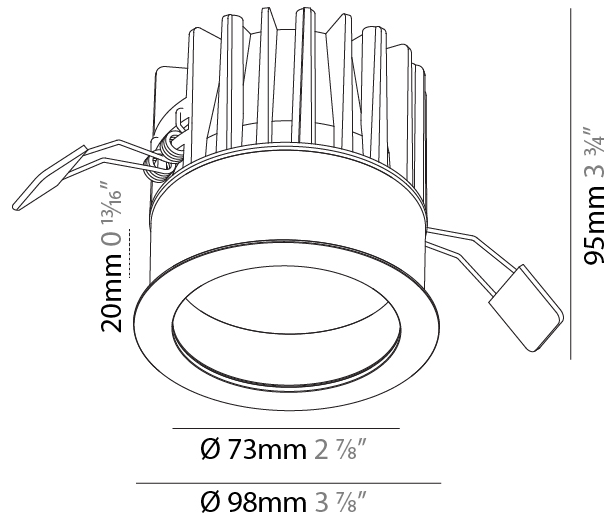

GENERAL

Series: Oiko
Subseries: Oiko Comfort
Partner: Prolicht
Division: Architectural
Installation: Recessed
Product Type: Downlight
Mounting Location: Ceiling
Light Distribution: Downlight

PHYSICAL

Aperture Sizes - Downlights: 2"
Shape: Round
Diameter (mm): 98
Diameter (in): 3 7/8
Height (mm): 95
Height (in): 3 3/4
Ceiling Thickness (mm): 10 / 12.5 / 15
Ceiling Thickness (in): 3/8 or 1/2 or 9/16
Min. Recessing Depth (mm): 110
Min. Recessing Depth (in): 4 5/16
Weight (kg): 0.452
Weight (lbs): 1
Fixture Finish: SSR / BKV / CWI / CRY / HAB / UFT / ITA / RUA / FTG / MYG / LOD / PUS / FRO / FUP / KIA / POP / BLS / SPG / MEY / GOH / CHC / COM / ABZ / JAG / OBR / MOS / ROR
Fixture Material: Aluminum Die Cast
Cut-out Measurements: D. - 92mm / 3 5/8"

ELECTRICAL

Lamp Type: LED (Zhaga Standard)
Input Wattage (W): 20.9
Total Output Wattage (W): 18.7
Dimming: Tri-Mode (Non-Dimming and Phase Dimming (120Vac only) and 0-10V Dimming)
Driver Included: No
Driver Location: Recessed Housing
Driver Type: Constant Current - Universal
Housing: See components
Input Voltage (V): 120 - 277
Constant Current (MA): 500

LED

Number of LEDs: 1
Color Temperature (°K): 2700 / 3000 / 3500 / 4000
Max. Delivered Lumen (lm): 1630 / 1670 / 1754 / 1790
Nominal Lumen (lm): 2360 / 2420 / 2548 / 2600
CRI: >90 CRI
Lamp Life (hrs): 50000

OPTICAL

Reflector: 18 / 26 / 40

RATINGS AND CERTIFICATIONS

Certified By: Certified for North American Standards
IP rating: IP20