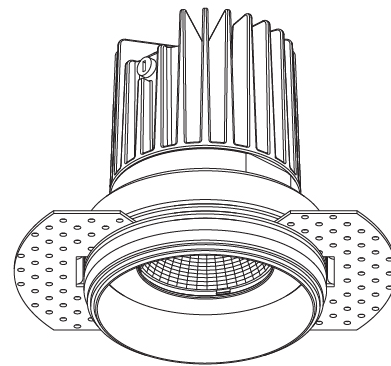

RATINGS AND CERTIFICATIONS

Certified By: Certified for North American Standards
IP rating: IP20

90mm 3 ⁹/₁₆"

Ø 65mm 2 ⁹/₁₆"

Ø 115mm 4 ¹/₂"