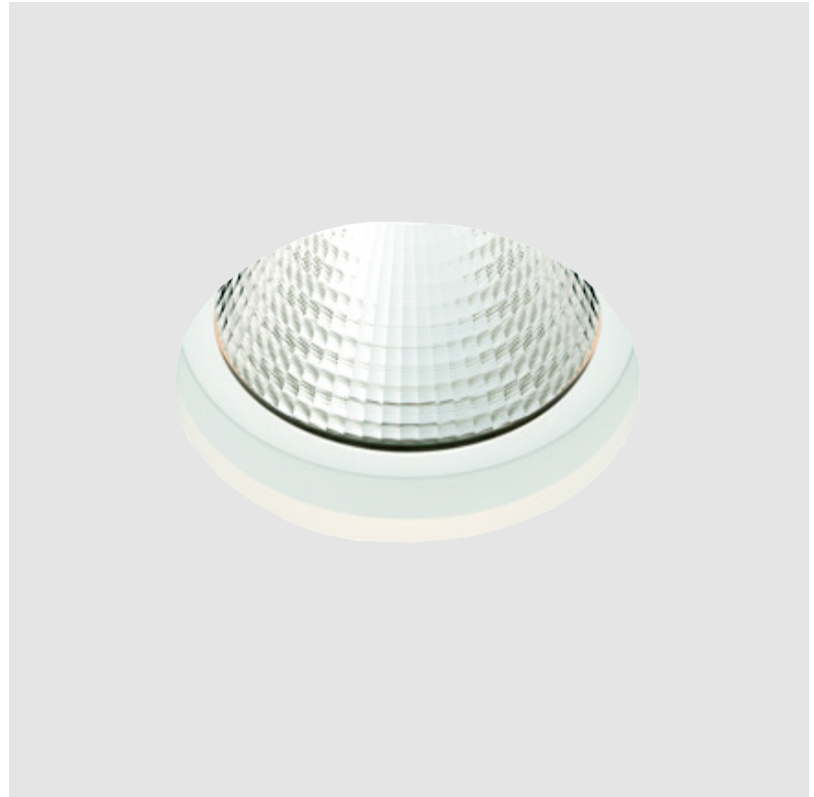

PHYSICAL

Aperture Sizes - Downlights: 6"
Shape: Round
Diameter (mm): 160
Diameter (in): 6 5/16
Height (mm): 146
Height (in): 5 3/4
Ceiling Thickness (mm): 10 / 12.5 / 15
Ceiling Thickness (in): 3/8 or 1/2 or 9/16
Min. Recessing Depth (mm): 160
Min. Recessing Depth (in): 6 5/16
Weight (kg): 1.282
Weight (lbs): 2.826
Fixture Finish: SSR / BKV / CWI / CRY / HAB / UFT / ITA / RUA / FTG / MYG / LOD / PUS / FRO / FUP / KIA / POP / BLS / SPG / MEY / GOH / CHC / COM / ABZ / JAG / OBR / MOS / ROR
Fixture Material: Aluminum Die Cast
Cut-out Measurements: 172mm / 6 3/4"
Upon Request: Unique Sizes Unique Ceiling Thickness

ELECTRICAL

Lamp Type: LED (Zhaga Standard)
Input Wattage (W): 37.4
Total Output Wattage (W): 33.6 / 34.1
Dimming: Tri-Mode (Non-Dimming and Phase Dimming (120Vac only) and 0-10V Dimming)
Driver Included: No
Driver Location: Recessed Housing
Driver Type: Constant Current - Universal
Driver Class: Class 2
Housing: See components
Input Voltage (V): 120 - 277
Constant Current (MA): 900

LED

Color Temperature (°K): 2700 / 3000 / 3500 / 4000
Max. Delivered Lumen (lm): 2940 / 3123
CRI: >90 CRI
Lamp Life (hrs): 50000
Upon Request: Special Color Temperature RGB-W Tunable White Special LED

OPTICAL

Reflector°: 17 / 30 / 50
Upon Request: Special Beam Angles

RATINGS AND CERTIFICATIONS

Certified By: Certified for North American Standards
IP rating: IP20