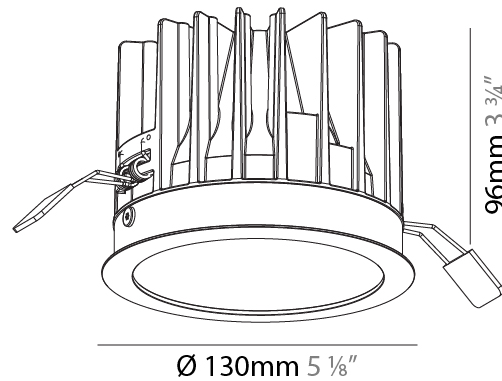

Series: Oiko
Subseries: Oiko Standard
Partner: Prolicht
Division: Architectural
Installation: Recessed
Product Type: Downlight
Mounting Location: Ceiling
Light Distribution: Downlight

PHYSICAL

Aperture Sizes - Downlights: 4"
Shape: Round
Diameter (mm): 130
Diameter (in): 5 1/4
Height (mm): 96
Height (in): 3 3/4
Ceiling Thickness (mm): 10 / 12.5 / 15
Ceiling Thickness (in): 3/8 or 1/2 or 9/16
Min. Recessing Depth (mm): 110
Min. Recessing Depth (in): 4 5/16
Weight (kg): 0.83
Weight (lbs): 1.83
Fixture Finish: SSR / BKV / CWI / CRY / HAB / UFT / ITA / RUA / FTG / MYG / LOD / PUS / FRO / FUP / KIA / POP / BLS / SPG / MEY / GOH / CHC / COM / ABZ / JAG / OBR / MOS / ROR
Fixture Material: Aluminum Die Cast
Cut-out Measurements: D. - 125mm / 4 15/16"

ELECTRICAL

Lamp Type: LED (Zhaga Standard)
Input Wattage (W): 28.6
Total Output Wattage (W): 26
Dimming: Tri-Mode (Non-Dimming and Phase Dimming (120Vac only) and 0-10V Dimming)
Driver Included: No
Driver Location: Recessed Housing
Driver Type: Constant Current - Universa
Housing: See components
Input Voltage (V): 120 - 277
Constant Current (MA): 700

LED

Number of LEDs: 1
Color Temperature (°K): 2700 / 3000 / 3500 / 4000
Max. Delivered Lumen (lm): Max 2830
Nominal Lumen (lm): 3210 / 3290 / 3459 / 3530
CRI: >90 CRI
Efficiency (%): 87 / 81 / 80
Lamp Life (hrs): 50000

OPTICAL

Reflector: 12 / 24 / 40

RATINGS AND CERTIFICATIONS

Certified By: Certified for North American Standards
IP rating: IP20