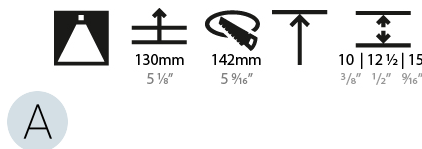

RATINGS AND CERTIFICATIONS

Certified By: Certified for North American Standards
IP rating: IP20
Upon Request: Special Beam Angles