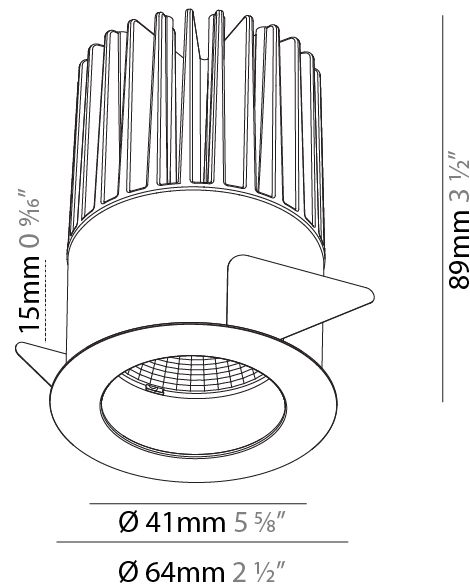

PHYSICAL

Aperture Sizes - Downlights: 1"
Shape: Round
Diameter (mm): 64
Diameter (in): 2 1/2
Height (mm): 89
Height (in): 3 1/2
Ceiling Thickness (mm): 10 / 12.5 / 15
Ceiling Thickness (in): 3/8 or 1/2 or 9/16
Min. Recessing Depth (mm): 100
Min. Recessing Depth (in): 3 15/16
Weight (kg): 0.253
Weight (lbs): 0.56
Fixture Finish: SSR / BKV / CWI / CRY / HAB / UFT / ITA / RUA / FTG / MYG / LOD / PUS / FRO / FUP / KIA / POP / BLS / SPG / MEY / GOH / CHC / COM / ABZ / JAG / OBR / MOS / ROR
Fixture Material: Aluminum Die Cast
Cut-out Measurements: D. - 60mm / 2 3/8"

ELECTRICAL

Lamp Type: LED (Zhaga Standard)
Input Wattage (W): 14.3
Total Output Wattage (W): 13
Dimming: Tri-Mode (Non-Dimming and Phase Dimming (120Vac only) and 0-10V Dimming)
Driver Included: No
Driver Location: Remote
Driver Type: Constant Current - Universal - Universal - Phase dimming @120Vac only
Driver Class: Class 2
Input Voltage (V): 120 - 277
Constant Current (MA): 350

LED

Number of LEDs: 1
Color Temperature (°K): 2700 / 3000 / 3500 / 4000
Max. Delivered Lumen (lm): 890 / 920 / 970 / 990
Nominal Lumen (lm): 1304 / 1352 / 1421 / 1450
CRI: >90 CRI
Lamp Life (hrs): 50000

OPTICAL

Reflector: 20 / 40 / 60

RATINGS AND CERTIFICATIONS

Certified By: Certified for North American Standards
IP rating: IP20