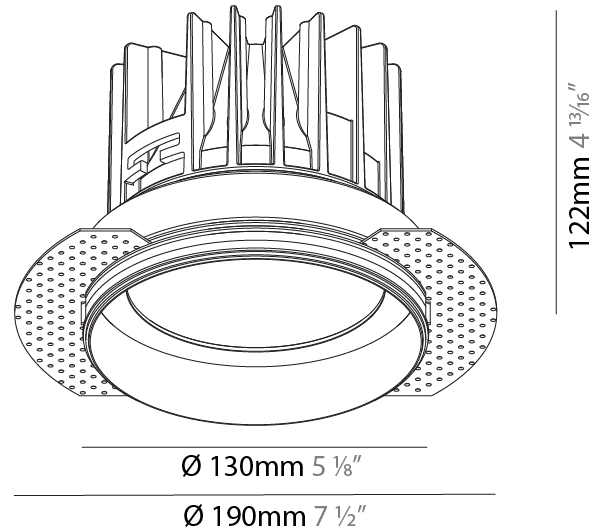

RATINGS AND CERTIFICATIONS

Certified By: Certified for North American Standards
IP rating: IP20
Upon Request: Special Beam Angles