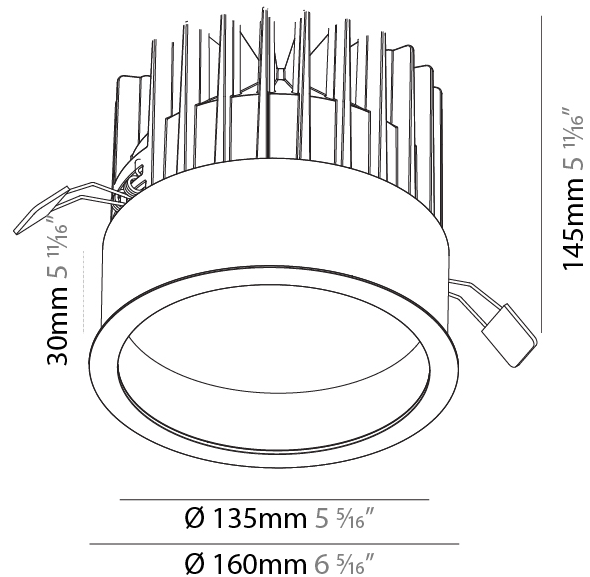

GENERAL

Series: Oiko
Subseries: Oiko Comfort
Partner: Prolicht
Division: Architectural
Installation: Recessed
Product Type: Downlight
Mounting Location: Ceiling
Light Distribution: Downlight

PHYSICAL

Aperture Sizes - Downlights: 1"
Shape: Round
Diameter (mm): 160
Diameter (in): 6 ⁵/₁₆"
Height (mm): 145
Height (in): 5 ¹¹/₁₆"
Ceiling Thickness (mm): 10 / 12.5 / 15
Ceiling Thickness (in): 3/8 or 1/2 or 9/16
Min. Recessing Depth (mm): 150
Min. Recessing Depth (in): 5 ⁷/₈"
Weight (kg): 1.224
Weight (lbs): 2.7
Fixture Finish: SSR / BKV / CWI / CRY / HAB / UFT / ITA / RUA / FTG / MYG / LOD / PUS / FRO / FUP / KIA / POP / BLS / SPG / MEY / GOH / CHC / COM / ABZ / JAG / OBR / MOS / ROR
Fixture Material: Aluminum Die Cast
Cut-out Measurements: D. - 155mm / 6 1/8"

ELECTRICAL

Lamp Type: LED (Zhaga Standard)
Input Wattage (W): 37.4
Total Output Wattage (W): 33.6 / 34.1
Dimming: Tri-Mode (Non-Dimming and Phase Dimming (120Vac only) and 0-10V Dimming)
Driver Included: No
Driver Location: Recessed Housing
Driver Type: Constant Current - Universal
Housing: See components
Input Voltage (V): 120 - 277
Constant Current (MA): 900

LED

Number of LEDs: 1
Color Temperature (°K): 3000 / 3500 / 4000
Max. Delivered Lumen (lm): 2940 / 3061 / 3123
CRI: >90 CRI
Lamp Life (hrs): 50000

OPTICAL

Reflector°: 17 / 30 / 50

RATINGS AND CERTIFICATIONS

Certified By: Certified for North American Standards
IP rating: IP20