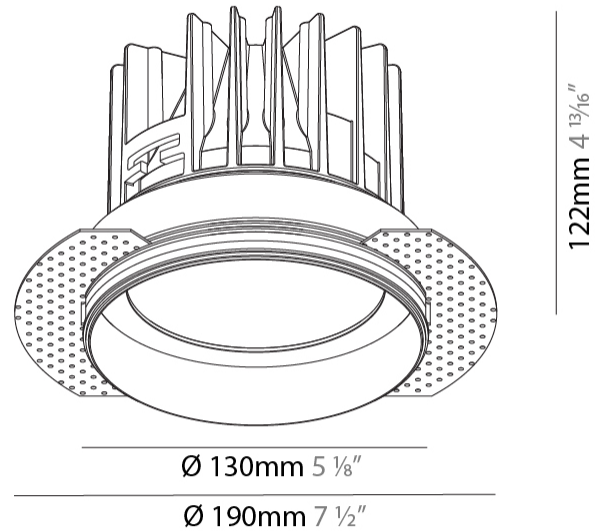

RATINGS AND CERTIFICATIONS

Certified By: Certified for North American Standards
IP rating: IP20
Upon Request: Special Beam Angles