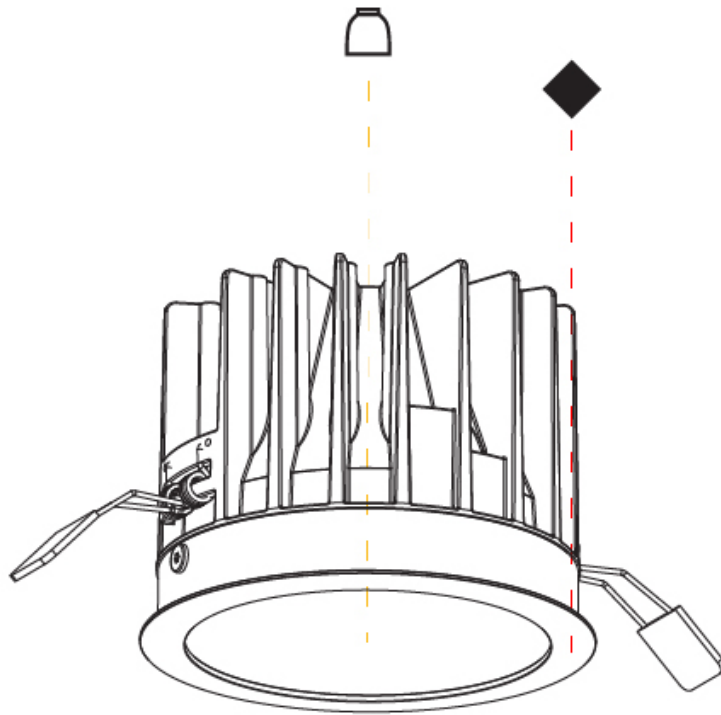

OIKO STANDARD RECESSED

A37868-

PROJECT _____

TYPE _____

SPECIFIER _____

QUANTITY _____

DATE _____

A