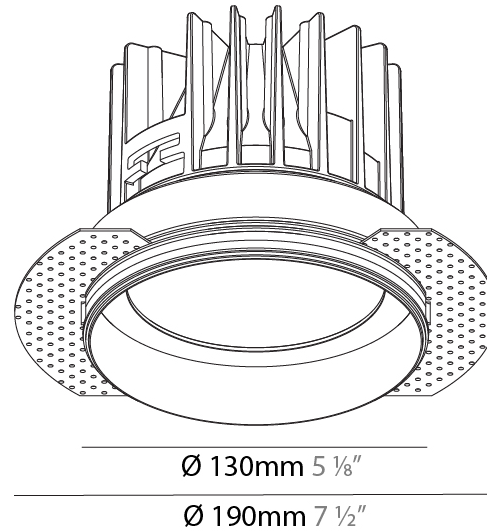

RATINGS AND CERTIFICATIONS

Certified By: Certified for North American Standards
IP rating: IP20
Upon Request: Special Beam Angles