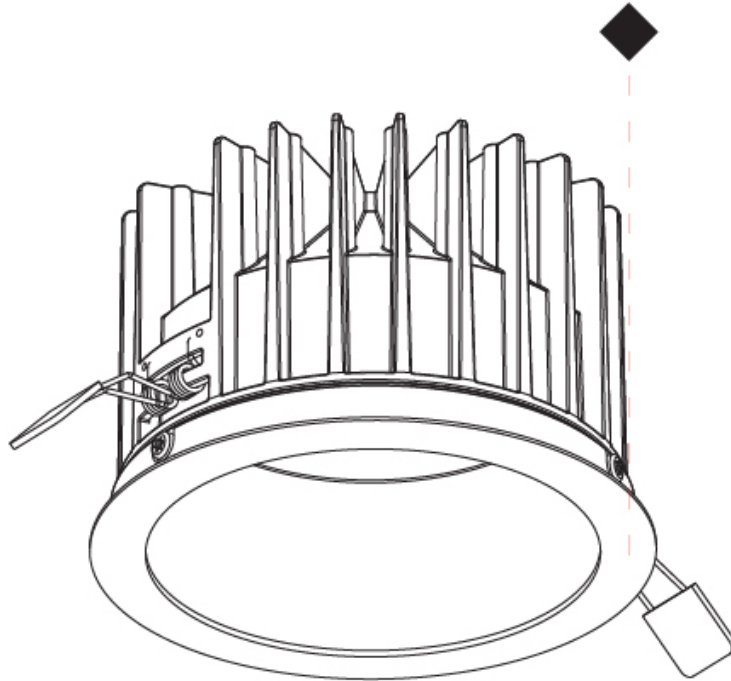

OIKO WIDE RECESSED

A37878-

PROJECT _____

TYPE _____

SPECIFIER _____

QUANTITY _____

DATE _____

A