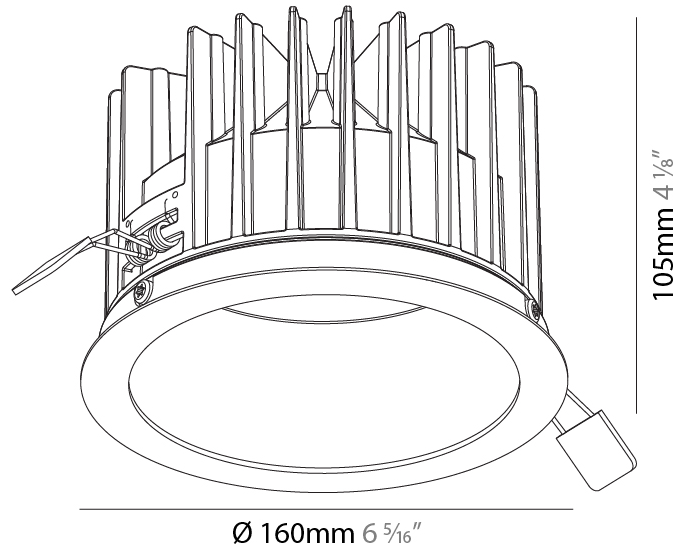

GENERAL

Series: Oiko
Subseries: Oiko Wide
Partner: Prolicht
Division: Architectural
Installation: Recessed
Product Type: Downlight
Mounting Location: Ceiling
Light Distribution: Downlight

PHYSICAL

Aperture Sizes - Downlights: 5"
Shape: Round
Diameter (mm): 160
Diameter (in): 6 ⁵/₁₆"
Height (mm): 105
Height (in): 4 ¹/₈"
Ceiling Thickness (mm): 10 / 12.5 / 15
Ceiling Thickness (in): 3/8 or 1/2 or 9/16
Min. Recessing Depth (mm): 120
Min. Recessing Depth (in): 4 ³/₄"
Weight (kg): 0.936
Weight (lbs): 2.06
Fixture Finish: SSR / BKV / CWI / CRY / HAB / UFT / ITA / RUA / FTG / MYG / LOD / PUS / FRO / FUP / KIA / POP / BLS / SPG / MEY / GOH / CHC / COM / ABZ / JAG / OBR / MOS / ROR
Fixture Material: Aluminum Die Cast
Cut-out Measurements: D. - 155mm / 6 1/8"

ELECTRICAL

Lamp Type: LED (Zhaga Standard)
Input Wattage (W): 37.4
Total Output Wattage (W): 34
Dimming: Tri-Mode (Non-Dimming and Phase Dimming (120Vac only) and 0-10V Dimming)
Driver Included: No
Driver Location: Recessed Housing
Driver Type: Constant Current - Universal
Housing: See components
Input Voltage (V): 120 - 277
Constant Current (MA): 900

LED

Number of LEDs: 1
Color Temperature (°K): 3000 / 3500 / 4000
Max. Delivered Lumen (lm): 3490 / 2597 / 2650
Nominal Lumen (lm): 4309 / 3205 / 3270
CRI: >90 CRI
Lamp Life (hrs): 50000

OPTICAL

RATINGS AND CERTIFICATIONS

Certified By: Certified for North American Standards
IP rating: IP20