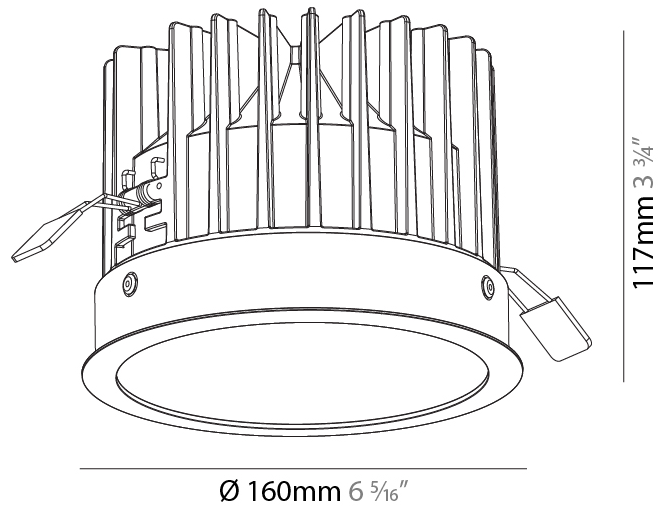

GENERAL

Series: Oiko
Subseries: Oiko Standard
Partner: Prolicht
Division: Architectural
Installation: Recessed
Product Type: Downlight
Mounting Location: Ceiling
Light Distribution: Downlight

PHYSICAL

Aperture Sizes - Downlights: 5"
Shape: Round
Diameter (mm): 160
Diameter (in): 6 ⁵/₁₆"
Height (mm): 117
Height (in): 4 ⁵/₈"
Ceiling Thickness (mm): 10 / 12.5 / 15
Ceiling Thickness (in): 3/8 or 1/2 or 9/16
Min. Recessing Depth (mm): 130
Min. Recessing Depth (in): 5 ¹/₈"
Weight (kg): 0.98
Weight (lbs): 2.16
Fixture Finish: SSR / BKV / CWI / CRY / HAB / UFT / ITA / RUA / FTG / MYG / LOD / PUS / FRO / FUP / KIA / POP / BLS / SPG / MEY / GOH / CHC / COM / ABZ / JAG / OBR / MOS / ROR
Fixture Material: Aluminum Die Cast
Cut-out Measurements: D. - 155mm / 6 1/8"

ELECTRICAL

Lamp Type: LED (Zhaga Standard)
Input Wattage (W): 36.4
Total Output Wattage (W): 34
Dimming: Tri-Mode (Non-Dimming and Phase Dimming (120Vac only) and 0-10V Dimming)
Driver Included: No
Driver Location: Recessed Housing
Driver Type: Constant Current - Universal
Housing: See components
Input Voltage (V): 120 - 277
Constant Current (MA): 1050

LED

Number of LEDs: 1
Color Temperature (°K): 3000 / 3500 / 4000
Max. Delivered Lumen (lm): 2940 / 3061 / 3123
CRI: >90 CRI
Efficiency (%): 81 / 80 / 75
Lamp Life (hrs): 50000

OPTICAL

Reflector: 17 / 30 / 50

RATINGS AND CERTIFICATIONS

Certified By: Certified for North American Standards
IP rating: IP20