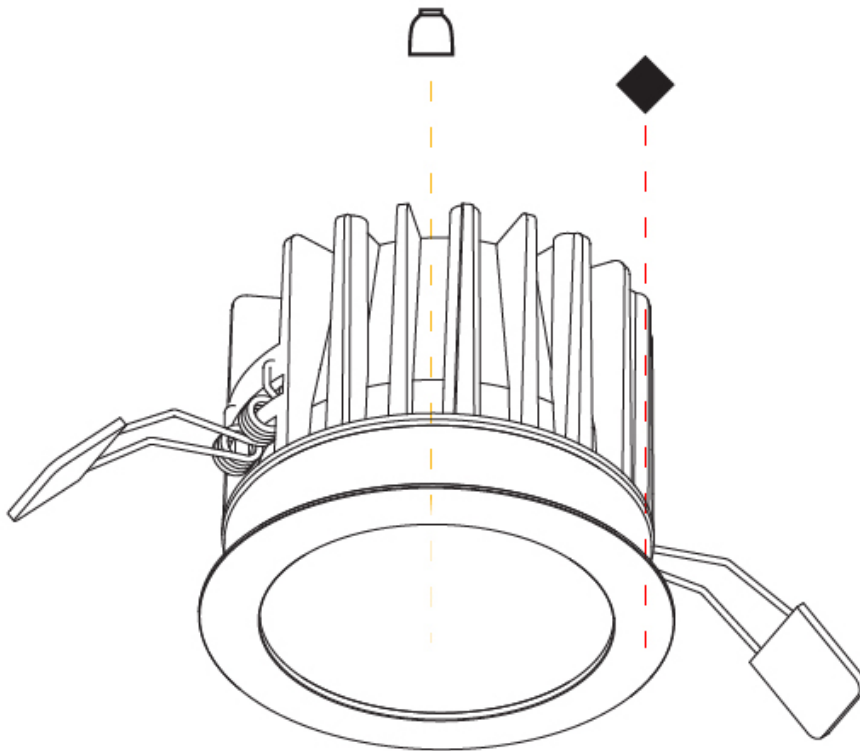

OIKO STANDARD RECESSED

A35720-

PROJECT

TYPE

SPECIFIER

QUANTITY

DATE