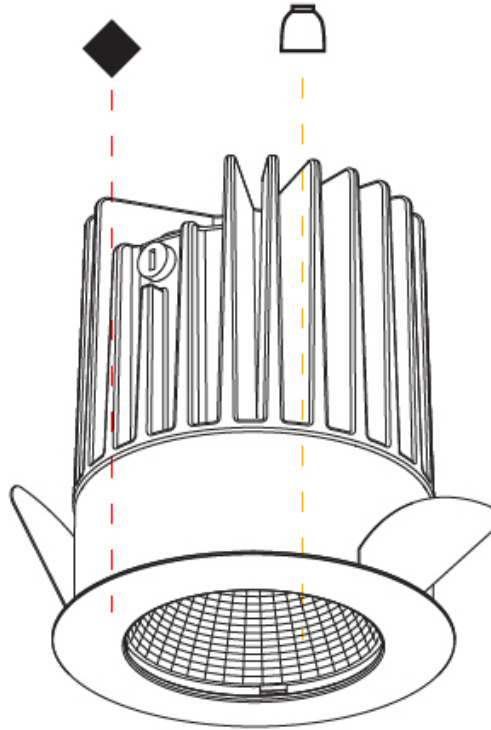

OIKO STANDARD RECESSED

A35555-

PROJECT _____

TYPE _____

SPECIFIER _____

QUANTITY _____

DATE _____