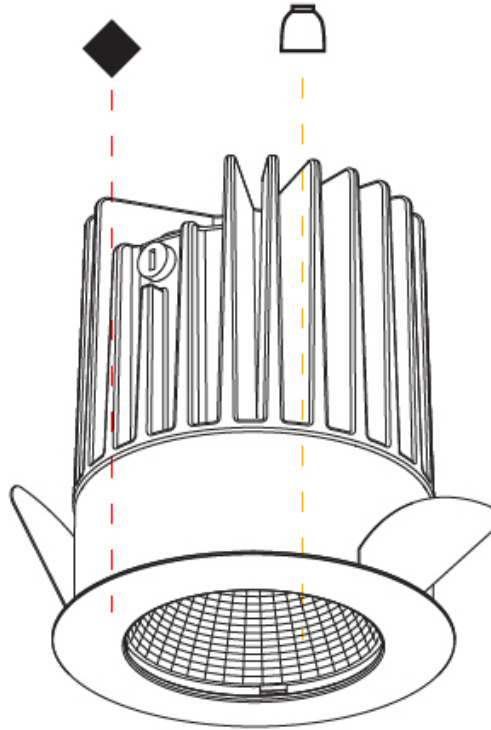

OIKO STANDARD RECESSED

A35555-

PROJECT _____

TYPE _____

SPECIFIER _____

QUANTITY _____

DATE _____

A