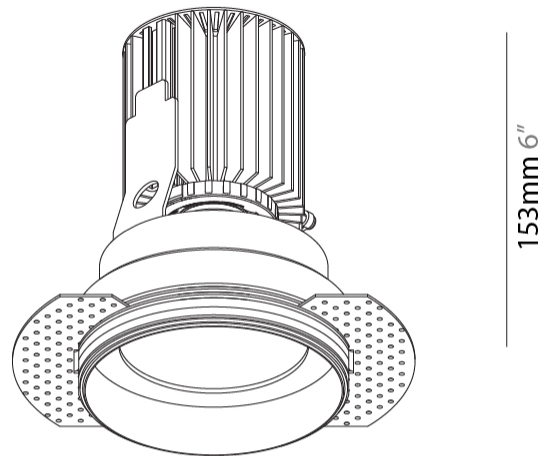

PHYSICAL

Aperture Sizes - Downlights: 3"
Shape: Round
Diameter (mm): 100
Diameter (in): 3 15/16
Height (mm): 153
Height (in): 6
Ceiling Thickness (mm): 10 / 12.5 / 15
Ceiling Thickness (in): 3/8 or 1/2 or 9/16
Min. Recessing Depth (mm): 170
Min. Recessing Depth (in): 6 11/16
Weight (kg): 0.6
Weight (lbs): 1.322
Fixture Finish: SSR / BKV / CWI / CRY / HAB / UFT / ITA / RUA / FTG / MYG / LOD / PUS / FRO / FUP / KIA / POP / BLS / SPG / MEY / GOH / CHC / COM / ABZ / JAG / OBR / MOS / ROR
Fixture Material: Aluminum Die Cast
Cut-out Measurements: 111mm / 4 3/8" Diameter
Upon Request: Unique Sizes Unique Ceiling Thickness

ELECTRICAL

Lamp Type: LED (Zhaga Standard)
Input Wattage (W): 20.9
Total Output Wattage (W): 18.7
Dimming: Tri-Mode (Non-Dimming and Phase Dimming (120Vac only) and 0-10V Dimming)
Driver Included: No
Driver Location: Recessed Housing
Driver Type: Constant Current - Universal
Driver Class: Class 2
Housing: See components
Input Voltage (V): 120 - 277
Constant Current (MA): 500

LED

Color Temperature (°K): 2700 / 3000 / 3500 / 4000
Max. Delivered Lumen (lm): 1630 / 1670 / 1754 / 1790
CRI: >90 CRI
Lamp Life (hrs): 50000
Upon Request: Special Color Temperature RGB-W Tunable White Special LED

OPTICAL

Reflector: 18 / 26 / 40

RATINGS AND CERTIFICATIONS

Certified By: Certified for North American Standards
IP rating: IP20

Ø 100mm 3 15/16"
Ø 155mm 6 1/8"