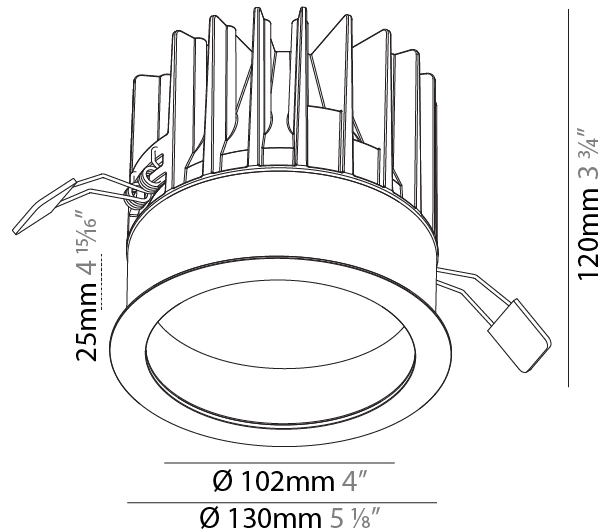

GENERAL

Series: Oiko
Subseries: Oiko Comfort
Partner: Prolicht
Division: Architectural
Installation: Recessed
Product Type: Downlight
Mounting Location: Ceiling
Light Distribution: Downlight

PHYSICAL

Aperture Sizes - Downlights: 4"
Shape: Round
Diameter (mm): 130
Diameter (in): 5 1/8"
Height (mm): 120
Height (in): 4 3/4"
Ceiling Thickness (mm): 10 / 12.5 / 15
Ceiling Thickness (in): 3/8 or 1/2 or 9/16
Min. Recessing Depth (mm): 130
Min. Recessing Depth (in): 5 1/8"
Weight (kg): 0.82
Weight (lbs): 1.81
Fixture Finish: SSR / BKV / CWI / CRY / HAB / UFT / ITA / RUA / FTG / MYG / LOD / PUS / FRO / FUP / KIA / POP / BLS / SPG / MEY / GOH / CHC / COM / ABZ / JAG / OBR / MOS / ROR
Fixture Material: Aluminum Die Cast
Cut-out Measurements: D. - 130mm / 5 1/8"

ELECTRICAL

Lamp Type: LED (Zhaga Standard)
Input Wattage (W): 28.6
Total Output Wattage (W): 26
Dimming: Tri-Mode (Non-Dimming and Phase Dimming (120Vac only) and 0-10V Dimming)
Driver Included: No
Driver Location: Recessed Housing
Driver Type: Constant Current - Universal
Housing: See components
Input Voltage (V): 120 - 277
Constant Current (MA): 700

LED

Number of LEDs: 1
Color Temperature (°K): 2700 / 3000 / 3500 / 4000
Max. Delivered Lumen (lm): 2282 / 2340 / 2436 / 2486
Nominal Lumen (lm): 3210 / 3290 / 34459 / 3530
CRI: >90 CRI
Lamp Life (hrs): 50000

OPTICAL

Reflector: 12 / 24 / 40

RATINGS AND CERTIFICATIONS

Certified By: Certified for North American Standards
IP rating: IP20