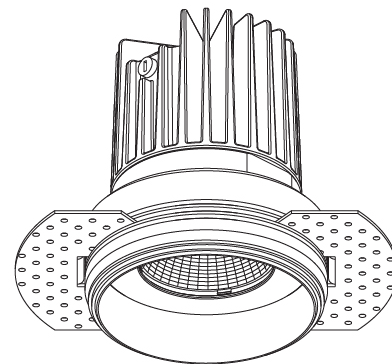

RATINGS AND CERTIFICATIONS

Certified By: Certified for North American Standards
IP rating: IP20

90mm 3 ⁹/₁₆"

Ø 65mm 2 ⁹/₁₆"

Ø 115mm 4 1/2"