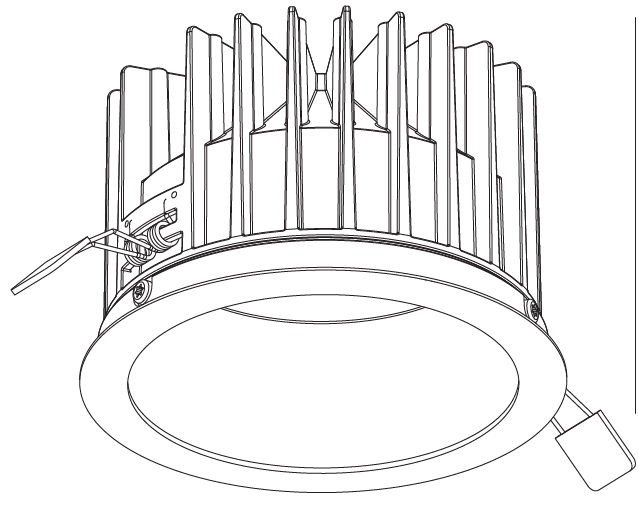

GENERAL

Series: Oiko
Subseries: Oiko Wide
Partner: Prolicht
Division: Architectural
Installation: Recessed
Product Type: Downlight
Mounting Location: Ceiling
Light Distribution: Downlight

PHYSICAL

Aperture Sizes - Downlights: 5"
Shape: Round
Diameter (mm): 160
Diameter (in): 6 ⁵/₁₆"
Height (mm): 105
Height (in): 4 ¹/₈"
Ceiling Thickness (mm): 10 / 12.5 / 15
Ceiling Thickness (in): 3/8 or 1/2 or 9/16
Min. Recessing Depth (mm): 120
Min. Recessing Depth (in): 4 ³/₄"
Weight (kg): 0.936
Weight (lbs): 2.06
Fixture Finish: SSR / BKV / CWI / CRY / HAB / UFT / ITA / RUA / FTG / MYG / LOD / PUS / FRO / FUP / KIA / POP / BLS / SPG / MEY / GOH / CHC / COM / ABZ / JAG / OBR / MOS / ROR
Fixture Material: Aluminum Die Cast
Cut-out Measurements: D. - 155mm / 6 1/8"

ELECTRICAL

Lamp Type: LED (Zhaga Standard)
Input Wattage (W): 37.4
Total Output Wattage (W): 34
Dimming: Tri-Mode (Non-Dimming and Phase Dimming (120Vac only) and 0-10V Dimming)
Driver Included: No
Driver Location: Recessed Housing
Driver Type: Constant Current - Universal
Housing: See components
Input Voltage (V): 120 - 277
Constant Current (MA): 900

LED

Number of LEDs: 1
Color Temperature (°K): 3000 / 3500 / 4000
Max. Delivered Lumen (lm): 3490 / 2597 / 2650
Nominal Lumen (lm): 4309 / 3205 / 3270
CRI: >90 CRI
Lamp Life (hrs): 50000

OPTICAL

RATINGS AND CERTIFICATIONS

Certified By: Certified for North American Standards
IP rating: IP20

Ø 160mm 6 ⁵/₁₆"