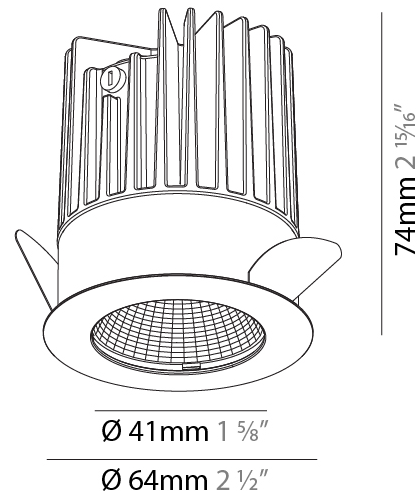

GENERAL

Series: Oiko
Subseries: Oiko Standard
Partner: Prolicht
Division: Architectural
Installation: Recessed
Product Type: Downlight
Mounting Location: Ceiling
Light Distribution: Downlight

PHYSICAL

Aperture Sizes - Downlights: 1"
Shape: Round
Diameter (mm): 64
Diameter (in): 2 1/2
Height (mm): 74
Height (in): 2 15/16
Ceiling Thickness (mm): 10 / 12.5 / 15
Ceiling Thickness (in): 3/8 or 1/2 or 9/16
Min. Recessing Depth (mm): 90
Min. Recessing Depth (in): 3 9/16
Weight (kg): 0.22
Weight (lbs): 0.49
Fixture Finish: SSR / BKV / CWI / CRY / HAB / UFT / ITA / RUA / FTG / MYG / LOD / PUS / FRO / FUP / KIA / POP / BLS / SPG / MEY / GOH / CHC / COM / ABZ / JAG / OBR / MOS / ROR
Fixture Material: Aluminum Die Cast
Cut-out Measurements: D. - 60mm / 2 3/8"

ELECTRICAL

Lamp Type: LED (Zhaga Standard)
Total Output Wattage (W): 15
Dimming: Dali Dimming
Driver Included: No
Driver Location: Remote
Driver Type: Constant Current - 120Vac
Input Voltage (V): 120
Constant Current (MA): 350

LED

Number of LEDs: 1
Color Temperature (°K): Warm Dim
Max. Delivered Lumen (lm): 760
Nominal Lumen (lm): 1140
CRI: >90 CRI
Lamp Life (hrs): 50000

OPTICAL

Reflector: 20 / 40 / 60

RATINGS AND CERTIFICATIONS

Certified By: Certified for North American Standards
IP rating: IP20