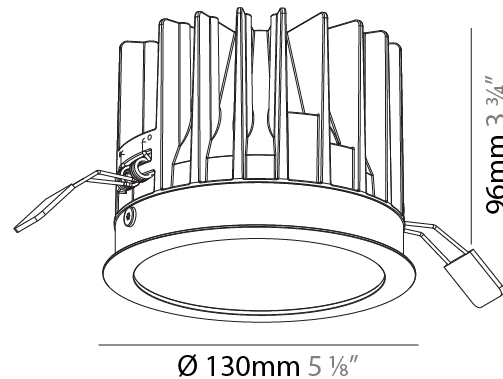

Series: Oiko
Subseries: Oiko Standard
Partner: Prolicht
Division: Architectural
Installation: Recessed
Product Type: Downlight
Mounting Location: Ceiling
Light Distribution: Downlight

PHYSICAL

Aperture Sizes - Downlights: 4"
Shape: Round
Diameter (mm): 130
Diameter (in): 5 1/4
Height (mm): 96
Height (in): 3 3/4
Ceiling Thickness (mm): 10 / 12.5 / 15
Ceiling Thickness (in): 3/8 or 1/2 or 9/16
Min. Recessing Depth (mm): 110
Min. Recessing Depth (in): 4 5/16
Weight (kg): 0.83
Weight (lbs): 1.83
Fixture Finish: SSR / BKV / CWI / CRY / HAB / UFT / ITA / RUA / FTG / MYG / LOD / PUS / FRO / FUP / KIA / POP / BLS / SPG / MEY / GOH / CHC / COM / ABZ / JAG / OBR / MOS / ROR
Fixture Material: Aluminum Die Cast
Cut-out Measurements: D. - 125mm / 4 15/16"

ELECTRICAL

Lamp Type: LED (Zhaga Standard)
Input Wattage (W): 28.6
Total Output Wattage (W): 26
Dimming: Tri-Mode (Non-Dimming and Phase Dimming (120Vac only) and 0-10V Dimming)
Driver Included: No
Driver Location: Recessed Housing
Driver Type: Constant Current - Universa
Housing: See components
Input Voltage (V): 120 - 277
Constant Current (MA): 700

LED

Number of LEDs: 1
Color Temperature (°K): 2700 / 3000 / 3500 / 4000
Max. Delivered Lumen (lm): Max 2830
Nominal Lumen (lm): 3210 / 3290 / 3459 / 3530
CRI: >90 CRI
Efficiency (%): 87 / 81 / 80
Lamp Life (hrs): 50000

OPTICAL

Reflector: 12 / 24 / 40

RATINGS AND CERTIFICATIONS

Certified By: Certified for North American Standards
IP rating: IP20