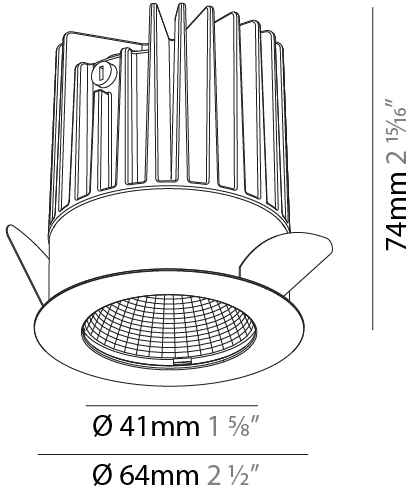

Series: Oiko
Subseries: Oiko Standard
Brand: Prolicht
Division: Architectural
Mounting Type: Recessed
Mounting Location: Ceiling
Subcategory: Downlight

PHYSICAL

Shape: Round
Diameter (mm): 64
Diameter (in): 2 1/2
Height (mm): 74
Height (in): 2 15/16
Ceiling Thickness (mm): 10 / 12.5 / 15
Ceiling Thickness (in): 3/8 or 1/2 or 9/16
Min. Recessing Depth (mm): 90
Min. Recessing Depth (in): 3 9/16
Light Distribution: Downlight
Weight (kg): 0.22
Weight (lbs): 0.49
Fixture Finish: SSR / BKV / CWI / CRY / HAB / UFT / ITA / RUA / FTG / MYG / LOD / PUS / FRO / FUP / KIA / POP / BLS / SPG / MEY / GOH / GUM / CHC / COM / ABZ / JAG / OBR / MOS / ROR
Fixture Material: Aluminum Die Cast
Cut-out Measurements: D. - 60mm / 2 3/8"

ELECTRICAL

Lamp Type: LED (Zhaga Standard)
Input Wattage (W): 14.3
Total Output Wattage (W): 13
Dimming: Tri-Mode (Non-Dimming and Phase Dimming (120Vac only) and 0-10V Dimming)
Driver Included: No
Driver Location: Remote
Driver Type: Constant Current - Universal
Driver Class: Class 2
Input Voltage (V): 120 - 277
Constant Current (MA): 350

LED

Number of LEDs: 1
Color Temperature (°K): 2700 / 3000 / 3500 / 4000
Max. Delivered Lumen (lm): 890 / 920 / 970 / 990
Nominal Lumen (lm): 1304 / 1352 / 1421 / 1450
CRI: >90 CRI
Lamp Life (hrs): 50000

OPTICAL

Reflector: 20 / 40 / 60

RATINGS AND CERTIFICATIONS

Certified By: Certified for North American Standards
IP rating: IP20

PROJECT	_____
TYPE	_____
SPECIFIER	_____
QUANTITY	_____
DATE	_____