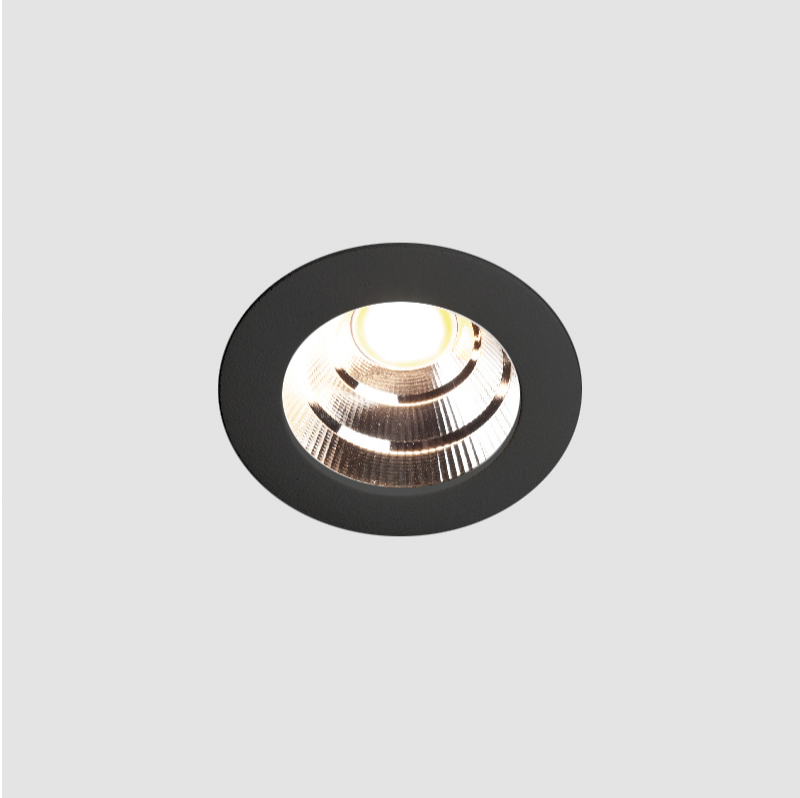

Series: Oiko
Subseries: Oiko Standard
Brand: Prolicht
Division: Architectural
Mounting Type: Recessed
Mounting Location: Ceiling
Subcategory: Downlight

PHYSICAL

Shape: Round
Diameter (mm): 64
Diameter (in): 2 1/2
Height (mm): 74
Height (in): 2 15/16
Ceiling Thickness (mm): 10 / 12.5 / 15
Ceiling Thickness (in): 3/8 or 1/2 or 9/16
Min. Recessing Depth (mm): 90
Min. Recessing Depth (in): 3 9/16
Light Distribution: Downlight
Weight (kg): 0.22
Weight (lbs): 0.49
Fixture Finish: SSR / BKV / CWI / CRY / HAB / UFT / ITA / RUA / FTG / MYG / LOD / PUS / FRO / FUP / KIA / POP / BLS / SPG / MEY / GOH / GUM / CHC / COM / ABZ / JAG / OBR / MOS / ROR
Fixture Material: Aluminum Die Cast
Cut-out Measurements: D. - 60mm / 2 3/8"

ELECTRICAL

Lamp Type: LED (Zhaga Standard)
Input Wattage (W): 14.3
Total Output Wattage (W): 13
Dimming: Tri-Mode (Non-Dimming and Phase Dimming (120Vac only) and 0-10V Dimming)
Driver Included: No
Driver Location: Remote
Driver Type: Constant Current - Universal
Driver Class: Class 2
Input Voltage (V): 120 - 277
Constant Current (MA): 350

LED

Number of LEDs: 1
Color Temperature (°K): 2700 / 3000 / 3500 / 4000
Max. Delivered Lumen (lm): 890 / 920 / 970 / 990
Nominal Lumen (lm): 1304 / 1352 / 1421 / 1450
CRI: >90 CRI
Lamp Life (hrs): 50000

OPTICAL

Reflector: 20 / 40 / 60

RATINGS AND CERTIFICATIONS

Certified By: Certified for North American Standards
IP rating: IP20

PROJECT	_____
TYPE	_____
SPECIFIER	_____
QUANTITY	_____
DATE	_____