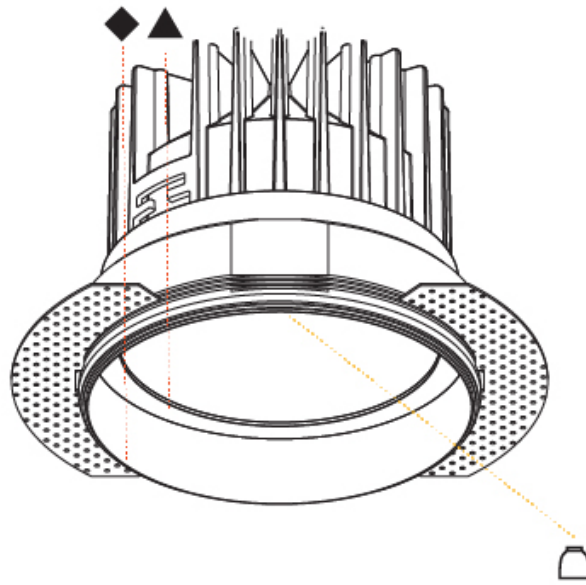

OIKO STANDARD TRIMLESS

A35436-

PROJECT	_____
TYPE	_____
SPECIFIER	_____
QUANTITY	_____
DATE	_____

A