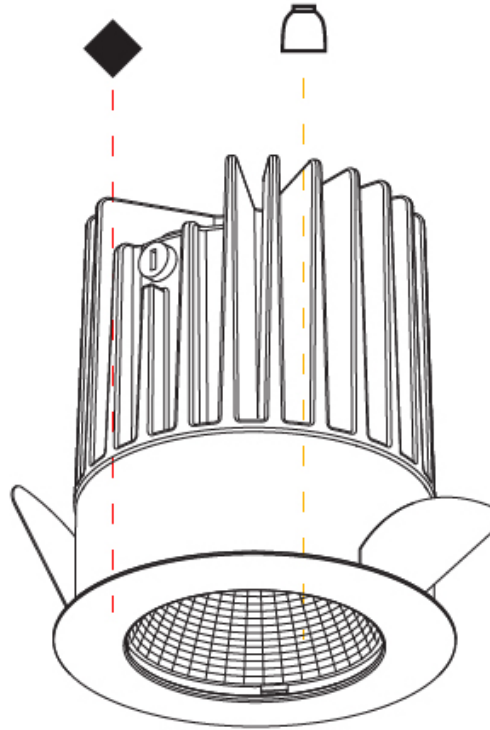

OIKO STANDARD RECESSED

A35714-

PROJECT	_____
TYPE	_____
SPECIFIER	_____
QUANTITY	_____
DATE	_____