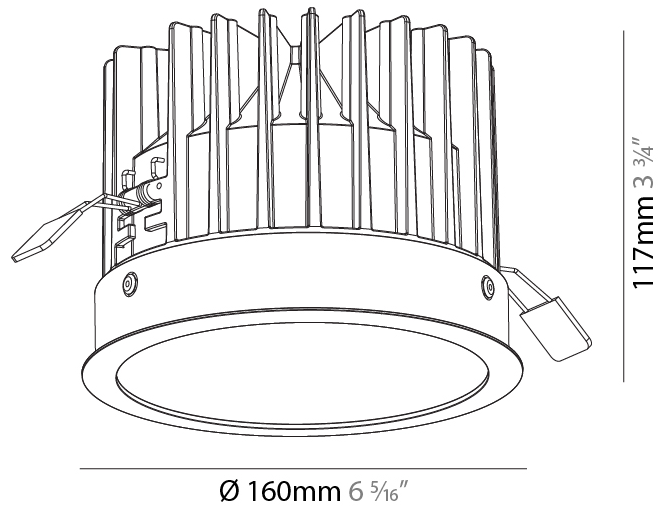

GENERAL

Series: Oiko
Subseries: Oiko Standard
Partner: Prolicht
Division: Architectural
Installation: Recessed
Product Type: Downlight
Mounting Location: Ceiling
Light Distribution: Downlight

PHYSICAL

Aperture Sizes - Downlights: 5"
Shape: Round
Diameter (mm): 160
Diameter (in): 6 5/16
Height (mm): 117
Height (in): 4 5/8
Ceiling Thickness (mm): 10 / 12.5 / 15
Ceiling Thickness (in): 3/8 or 1/2 or 9/16
Min. Recessing Depth (mm): 130
Min. Recessing Depth (in): 5 1/8
Weight (kg): 0.98
Weight (lbs): 2.16
Fixture Finish: SSR / BKV / CWI / CRY / HAB / UFT / ITA / RUA / FTG / MYG / LOD / PUS / FRO / FUP / KIA / POP / BLS / SPG / MEY / GOH / CHC / COM / ABZ / JAG / OBR / MOS / ROR
Fixture Material: Aluminum Die Cast
Cut-out Measurements: D. - 155mm / 6 1/8"

ELECTRICAL

Lamp Type: LED (Zhaga Standard)
Input Wattage (W): 36.4
Total Output Wattage (W): 34
Dimming: Tri-Mode (Non-Dimming and Phase Dimming (120Vac only) and 0-10V Dimming)
Driver Included: No
Driver Location: Recessed Housing
Driver Type: Constant Current - Universal
Housing: See components
Input Voltage (V): 120 - 277
Constant Current (MA): 1050

LED

Number of LEDs: 1
Color Temperature (°K): 3000 / 3500 / 4000
Max. Delivered Lumen (lm): 2940 / 3061 / 3123
CRI: >90 CRI
Efficiency (%): 81 / 80 / 75
Lamp Life (hrs): 50000

OPTICAL

Reflector: 17 / 30 / 50

RATINGS AND CERTIFICATIONS

Certified By: Certified for North American Standards
IP rating: IP20