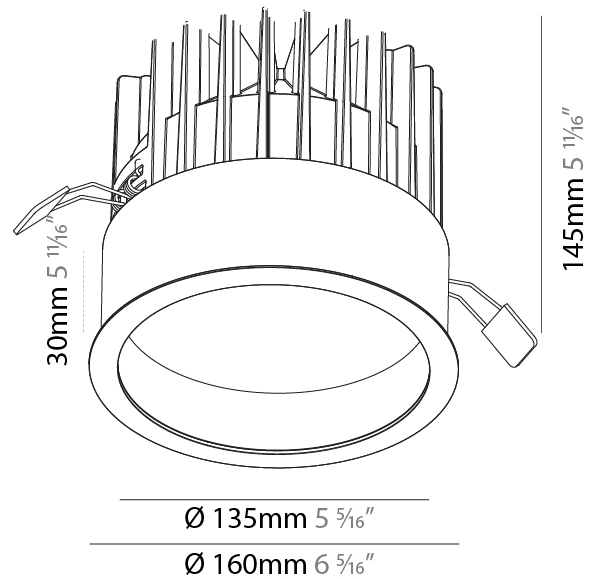

GENERAL

Series: Oiko
Subseries: Oiko Comfort
Partner: Prolicht
Division: Architectural
Installation: Recessed
Product Type: Downlight
Mounting Location: Ceiling
Light Distribution: Downlight

PHYSICAL

Aperture Sizes - Downlights: 1"
Shape: Round
Diameter (mm): 160
Diameter (in): 6 ⁵/₁₆"
Height (mm): 145
Height (in): 5 ¹¹/₁₆"
Ceiling Thickness (mm): 10 / 12.5 / 15
Ceiling Thickness (in): 3/8 or 1/2 or 9/16
Min. Recessing Depth (mm): 150
Min. Recessing Depth (in): 5 ⁷/₈"
Weight (kg): 1.224
Weight (lbs): 2.7
Fixture Finish: SSR / BKV / CWI / CRY / HAB / UFT / ITA / RUA / FTG / MYG / LOD / PUS / FRO / FUP / KIA / POP / BLS / SPG / MEY / GOH / CHC / COM / ABZ / JAG / OBR / MOS / ROR
Fixture Material: Aluminum Die Cast
Cut-out Measurements: D. - 155mm / 6 1/8"

ELECTRICAL

Lamp Type: LED (Zhaga Standard)
Input Wattage (W): 37.4
Total Output Wattage (W): 33.6 / 34.1
Dimming: Tri-Mode (Non-Dimming and Phase Dimming (120Vac only) and 0-10V Dimming)
Driver Included: No
Driver Location: Recessed Housing
Driver Type: Constant Current - Universal
Housing: See components
Input Voltage (V): 120 - 277
Constant Current (MA): 900

LED

Number of LEDs: 1
Color Temperature (°K): 3000 / 3500 / 4000
Max. Delivered Lumen (lm): 2940 / 3061 / 3123
CRI: >90 CRI
Lamp Life (hrs): 50000

OPTICAL

Reflector°: 17 / 30 / 50

RATINGS AND CERTIFICATIONS

Certified By: Certified for North American Standards
IP rating: IP20