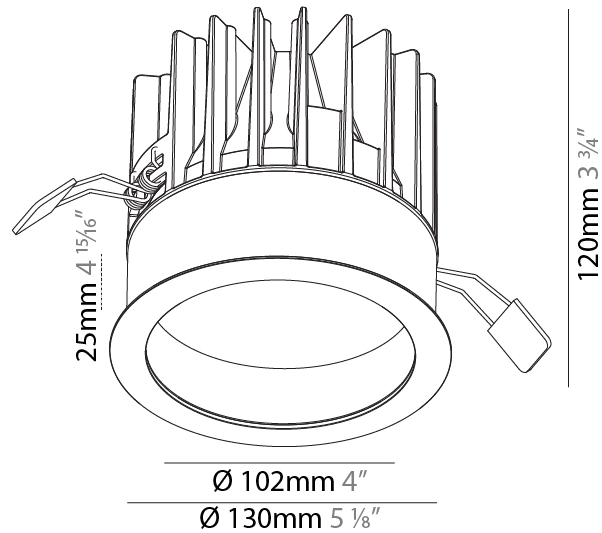

GENERAL

Series: Oiko
Subseries: Oiko Comfort
Partner: Prolicht
Division: Architectural
Installation: Recessed
Product Type: Downlight
Mounting Location: Ceiling
Light Distribution: Downlight

PHYSICAL

Aperture Sizes - Downlights: 4"
Shape: Round
Diameter (mm): 130
Diameter (in): 5 1/8"
Height (mm): 120
Height (in): 4 3/4"
Ceiling Thickness (mm): 10 / 12.5 / 15
Ceiling Thickness (in): 3/8 or 1/2 or 9/16
Min. Recessing Depth (mm): 130
Min. Recessing Depth (in): 5 1/8"
Weight (kg): 0.82
Weight (lbs): 1.81
Fixture Finish: SSR / BKV / CWI / CRY / HAB / UFT / ITA / RUA / FTG / MYG / LOD / PUS / FRO / FUP / KIA / POP / BLS / SPG / MEY / GOH / CHC / COM / ABZ / JAG / OBR / MOS / ROR
Fixture Material: Aluminum Die Cast
Cut-out Measurements: D. - 130mm / 5 1/8"

ELECTRICAL

Lamp Type: LED (Zhaga Standard)
Input Wattage (W): 28.6
Total Output Wattage (W): 26
Dimming: Tri-Mode (Non-Dimming and Phase Dimming (120Vac only) and 0-10V Dimming)
Driver Included: No
Driver Location: Recessed Housing
Driver Type: Constant Current - Universal
Housing: See components
Input Voltage (V): 120 - 277
Constant Current (MA): 700

LED

Number of LEDs: 1
Color Temperature (°K): 2700 / 3000 / 3500 / 4000
Max. Delivered Lumen (lm): 2282 / 2340 / 2436 / 2486
Nominal Lumen (lm): 3210 / 3290 / 34459 / 3530
CRI: >90 CRI
Lamp Life (hrs): 50000

OPTICAL

Reflector: 12 / 24 / 40

RATINGS AND CERTIFICATIONS

Certified By: Certified for North American Standards
IP rating: IP20