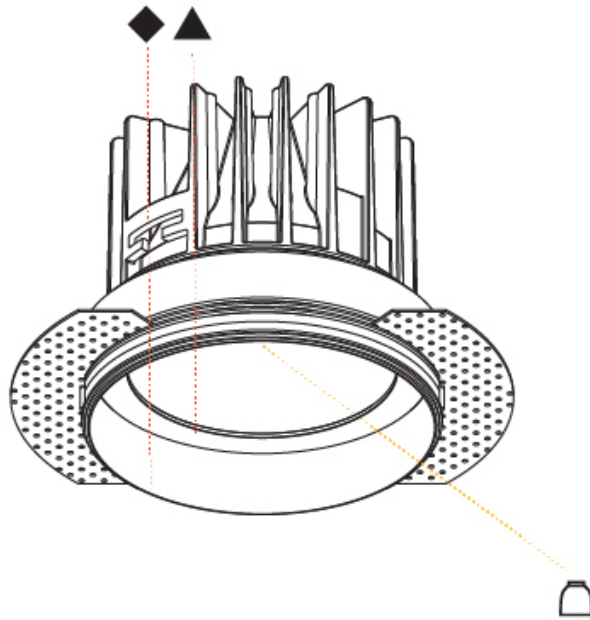

OIKO STANDARD TRIMLESS

A35434-

PROJECT _____

TYPE _____

SPECIFIER _____

QUANTITY _____

DATE _____

A