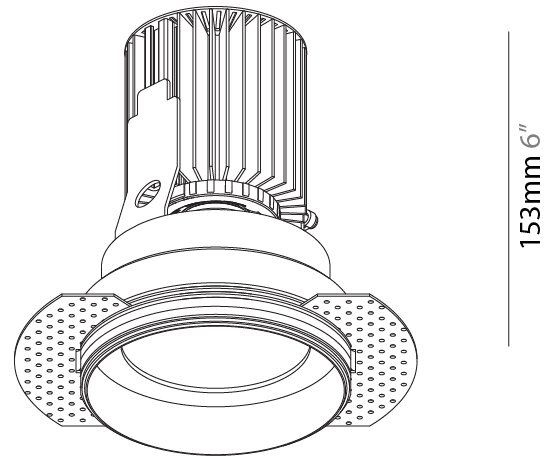

PHYSICAL

Aperture Sizes - Downlights: 3"
Shape: Round
Diameter (mm): 100
Diameter (in): 3 15/16
Height (mm): 153
Height (in): 6
Ceiling Thickness (mm): 10 / 12.5 / 15
Ceiling Thickness (in): 3/8 or 1/2 or 9/16
Min. Recessing Depth (mm): 170
Min. Recessing Depth (in): 6 11/16
Weight (kg): 0.6
Weight (lbs): 1.322
Fixture Finish: SSR / BKV / CWI / CRY / HAB / UFT / ITA / RUA / FTG / MYG / LOD / PUS / FRO / FUP / KIA / POP / BLS / SPG / MEY / GOH / CHC / COM / ABZ / JAG / OBR / MOS / ROR
Fixture Material: Aluminum Die Cast
Cut-out Measurements: 111mm / 4 3/8" Diameter
Upon Request: Unique Sizes Unique Ceiling Thickness

ELECTRICAL

Lamp Type: LED (Zhaga Standard)
Input Wattage (W): 20.9
Total Output Wattage (W): 18.7
Dimming: Tri-Mode (Non-Dimming and Phase Dimming (120Vac only) and 0-10V Dimming)
Driver Included: No
Driver Location: Recessed Housing
Driver Type: Constant Current - Universal
Driver Class: Class 2
Housing: See components
Input Voltage (V): 120 - 277
Constant Current (MA): 500

LED

Color Temperature (°K): 2700 / 3000 / 3500 / 4000
Max. Delivered Lumen (lm): 1630 / 1670 / 1754 / 1790
CRI: >90 CRI
Lamp Life (hrs): 50000
Upon Request: Special Color Temperature RGB-W Tunable White Special LED

OPTICAL

Reflector: 18 / 26 / 40

RATINGS AND CERTIFICATIONS

Certified By: Certified for North American Standards
IP rating: IP20

Ø 100mm 3 15/16"
Ø 155mm 6 1/8"