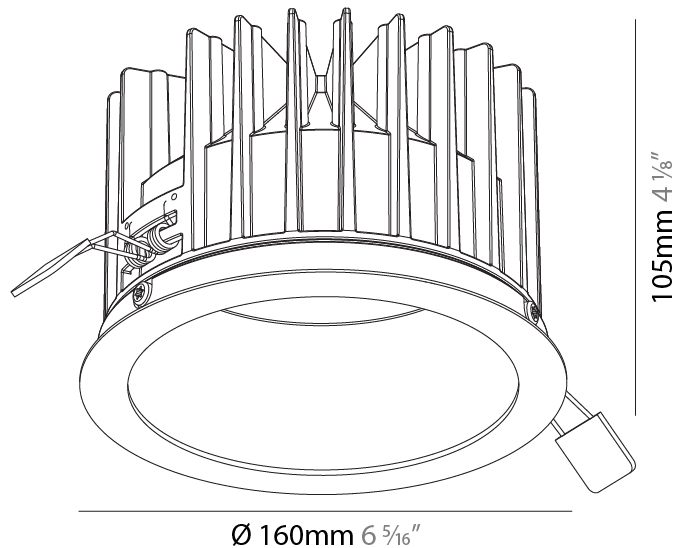

GENERAL

Series: Oiko
Subseries: Oiko Wide
Partner: Prolicht
Division: Architectural
Installation: Recessed
Product Type: Downlight
Mounting Location: Ceiling
Light Distribution: Downlight

PHYSICAL

Aperture Sizes - Downlights: 5"
Shape: Round
Diameter (mm): 160
Diameter (in): 6 ⁵/₁₆"
Height (mm): 105
Height (in): 4 ¹/₈"
Ceiling Thickness (mm): 10 / 12.5 / 15
Ceiling Thickness (in): 3/8 or 1/2 or 9/16
Min. Recessing Depth (mm): 120
Min. Recessing Depth (in): 4 ³/₄"
Weight (kg): 0.936
Weight (lbs): 2.06
Fixture Finish: SSR / BKV / CWI / CRY / HAB / UFT / ITA / RUA / FTG / MYG / LOD / PUS / FRO / FUP / KIA / POP / BLS / SPG / MEY / GOH / CHC / COM / ABZ / JAG / OBR / MOS / ROR
Fixture Material: Aluminum Die Cast
Cut-out Measurements: D. - 155mm / 6 1/8"

ELECTRICAL

Lamp Type: LED (Zhaga Standard)
Input Wattage (W): 37.4
Total Output Wattage (W): 34
Dimming: Tri-Mode (Non-Dimming and Phase Dimming (120Vac only) and 0-10V Dimming)
Driver Included: No
Driver Location: Recessed Housing
Driver Type: Constant Current - Universal
Housing: See components
Input Voltage (V): 120 - 277
Constant Current (MA): 900

LED

Number of LEDs: 1
Color Temperature (°K): 3000 / 3500 / 4000
Max. Delivered Lumen (lm): 3490 / 2597 / 2650
Nominal Lumen (lm): 4309 / 3205 / 3270
CRI: >90 CRI
Lamp Life (hrs): 50000

OPTICAL

RATINGS AND CERTIFICATIONS

Certified By: Certified for North American Standards
IP rating: IP20