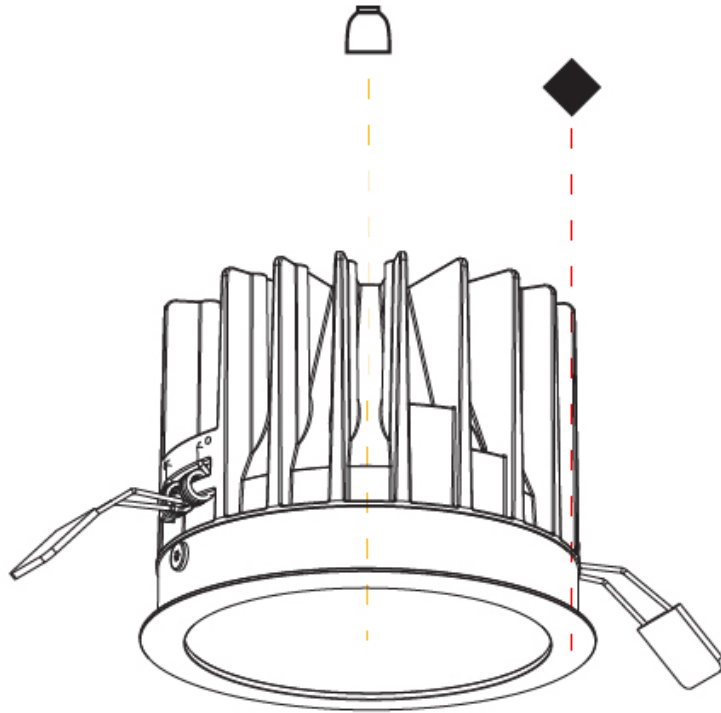

OIKO STANDARD RECESSED

A37868-

PROJECT _____

TYPE _____

SPECIFIER _____

QUANTITY _____

DATE _____

A