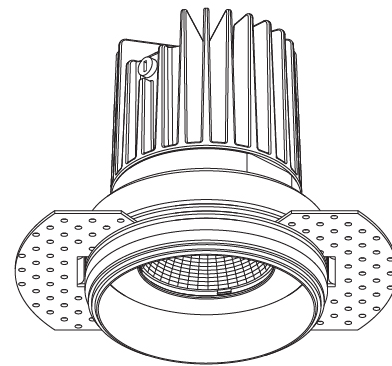

RATINGS AND CERTIFICATIONS

Certified By: Certified for North American Standards
IP rating: IP20

90mm 3 9/16"

Ø 65mm 2 9/16"

Ø 115mm 4 1/2"