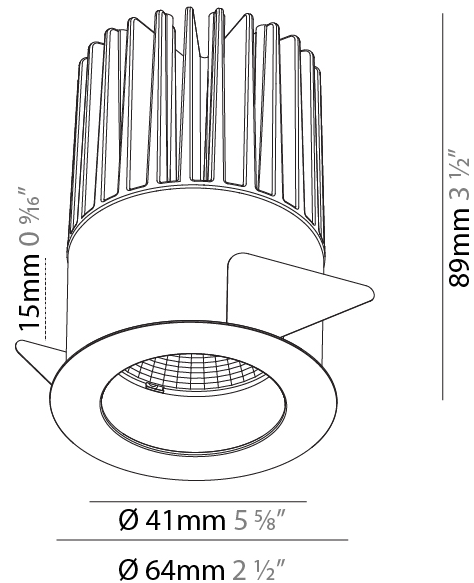

PHYSICAL

Aperture Sizes - Downlights: 1"
Shape: Round
Diameter (mm): 64
Diameter (in): 2 1/2
Height (mm): 89
Height (in): 3 1/2
Ceiling Thickness (mm): 10 / 12.5 / 15
Ceiling Thickness (in): 3/8 or 1/2 or 9/16
Min. Recessing Depth (mm): 100
Min. Recessing Depth (in): 3 15/16
Weight (kg): 0.253
Weight (lbs): 0.56
Fixture Finish: SSR / BKV / CWI / CRY / HAB / UFT / ITA / RUA / FTG / MYG / LOD / PUS / FRO / FUP / KIA / POP / BLS / SPG / MEY / GOH / CHC / COM / ABZ / JAG / OBR / MOS / ROR
Fixture Material: Aluminum Die Cast
Cut-out Measurements: D. - 60mm / 2 3/8"

ELECTRICAL

Lamp Type: LED (Zhaga Standard)
Input Wattage (W): 14.3
Total Output Wattage (W): 13
Dimming: Tri-Mode (Non-Dimming and Phase Dimming (120Vac only) and 0-10V Dimming)
Driver Included: No
Driver Location: Remote
Driver Type: Constant Current - Universal - Universal - Phase dimming @120Vac only
Driver Class: Class 2
Input Voltage (V): 120 - 277
Constant Current (MA): 350

LED

Number of LEDs: 1
Color Temperature (°K): 2700 / 3000 / 3500 / 4000
Max. Delivered Lumen (lm): 890 / 920 / 970 / 990
Nominal Lumen (lm): 1304 / 1352 / 1421 / 1450
CRI: >90 CRI
Lamp Life (hrs): 50000

OPTICAL

Reflector: 20 / 40 / 60

RATINGS AND CERTIFICATIONS

Certified By: Certified for North American Standards
IP rating: IP20