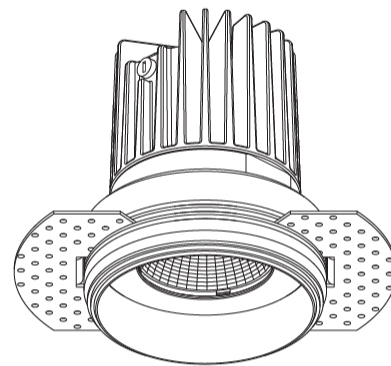

PHYSICAL

Aperture Sizes - Downlights: 2"
Shape: Round
Diameter (mm): 65
Diameter (in): 2 9/16
Height (mm): 90
Height (in): 3 9/16
Ceiling Thickness (mm): 10 / 12.5 / 15
Ceiling Thickness (in): 3/8 or 1/2 or 9/16
Min. Recessing Depth (mm): 110
Min. Recessing Depth (in): 4 15/16
Weight (kg): 0.312
Weight (lbs): 0.687
Fixture Finish: SSR / BKV / CWI / CRY / HAB / UFT / ITA / RUA / FTG / MYG / LOD / PUS / FRO / FUP / KIA / POP / BLS / SPG / MEY / GOH / CHC / COM / ABZ / JAG / OBR / MOS / ROR
Fixture Material: Aluminum Die Cast
Cut-out Measurements: 79mm / 3 1/8"

ELECTRICAL

Lamp Type: LED (Zhaga Standard)
Input Wattage (W): 15.5
Total Output Wattage (W): 14
Dimming: Tri-Mode (Non-Dimming and Phase Dimming (120Vac only) and 0-10V Dimming)
Driver Included: No
Driver Location: Recessed Housing
Driver Type: Constant Current - Universal
Driver Class: Class 2
Input Voltage (V): 120 - 277
Constant Current (MA): 500

LED

Color Temperature (°K): 2700 / 3000 / 3500 / 4000
Max. Delivered Lumen (lm): 930 / 960 / 1009 / 1030
Nominal Lumen (lm): 1386 / 1438 / 1511 / 1542
CRI: >90 CRI
Lamp Life (hrs): 50000
Upon Request: Special Color Temperature RGB-W Tunable White Special LED

OPTICAL

Reflector: 20 / 40 / 60
Adjustability: Fixed

RATINGS AND CERTIFICATIONS

Certified By: Certified for North American Standards
IP rating: IP44
Upon Request: Special Beam Angles

90mm 3 9/16"

Ø 65mm 2 9/16"

Ø 115mm 4 1/2"