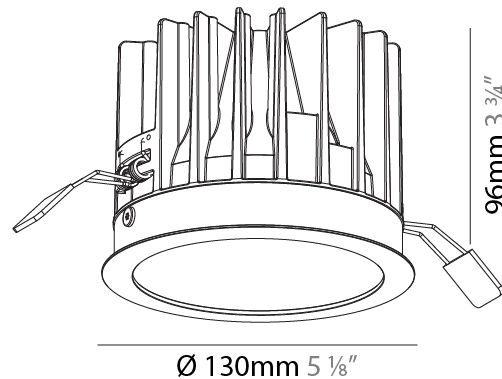

Series: Oiko
Subseries: Oiko Standard
Partner: Prolicht
Division: Architectural
Installation: Recessed
Product Type: Downlight
Mounting Location: Ceiling
Light Distribution: Downlight

PHYSICAL

Aperture Sizes - Downlights: 4"
Shape: Round
Diameter (mm): 130
Diameter (in): 5 1/4
Height (mm): 96
Height (in): 3 3/4
Ceiling Thickness (mm): 10 / 12.5 / 15
Ceiling Thickness (in): 3/8 or 1/2 or 9/16
Min. Recessing Depth (mm): 110
Min. Recessing Depth (in): 4 5/16
Weight (kg): 0.83
Weight (lbs): 1.83
Fixture Finish: SSR / BKV / CWI / CRY / HAB / UFT / ITA / RUA / FTG / MYG / LOD / PUS / FRO / FUP / KIA / POP / BLS / SPG / MEY / GOH / CHC / COM / ABZ / JAG / OBR / MOS / ROR
Fixture Material: Aluminum Die Cast
Cut-out Measurements: D. - 125mm / 4 15/16"

ELECTRICAL

Lamp Type: LED (Zhaga Standard)
Input Wattage (W): 28.6
Total Output Wattage (W): 26
Dimming: Tri-Mode (Non-Dimming and Phase Dimming (120Vac only) and 0-10V Dimming)
Driver Included: No
Driver Location: Recessed Housing
Driver Type: Constant Current - Universa
Housing: See components
Input Voltage (V): 120 - 277
Constant Current (MA): 700

LED

Number of LEDs: 1
Color Temperature (°K): 2700 / 3000 / 3500 / 4000
Max. Delivered Lumen (lm): Max 2830
Nominal Lumen (lm): 3210 / 3290 / 3459 / 3530
CRI: >90 CRI
Efficiency (%): 87 / 81 / 80
Lamp Life (hrs): 50000

OPTICAL

Reflector: 12 / 24 / 40

RATINGS AND CERTIFICATIONS

Certified By: Certified for North American Standards
IP rating: IP20