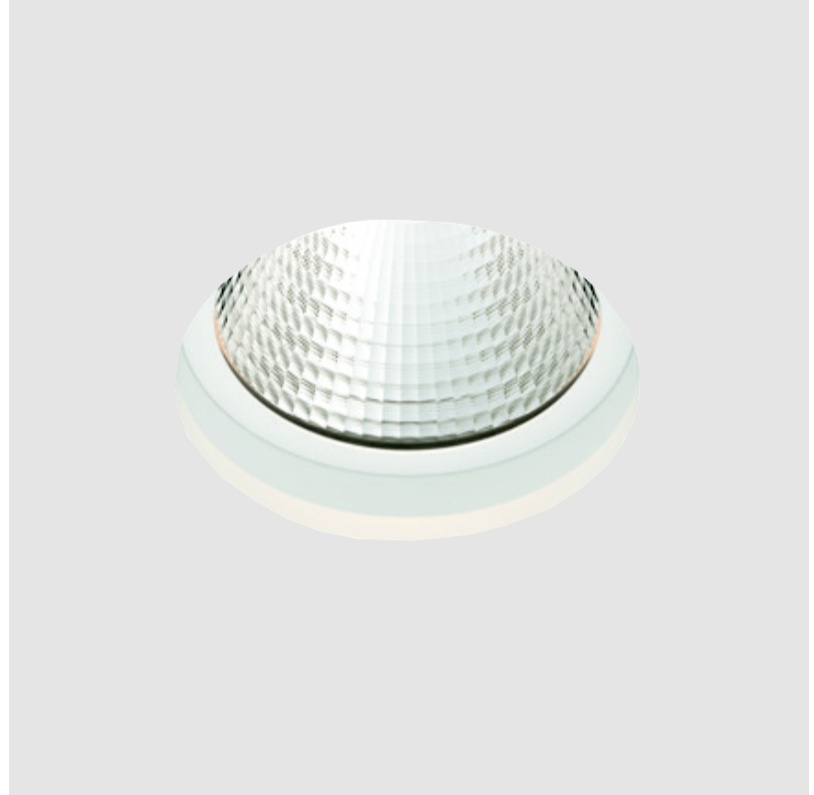

PHYSICAL

Aperture Sizes - Downlights: 6"
Shape: Round
Diameter (mm): 160
Diameter (in): 6 5/16
Height (mm): 146
Height (in): 5 3/4
Ceiling Thickness (mm): 10 / 12.5 / 15
Ceiling Thickness (in): 3/8 or 1/2 or 9/16
Min. Recessing Depth (mm): 160
Min. Recessing Depth (in): 6 5/16
Weight (kg): 1.282
Weight (lbs): 2.826
Fixture Finish: SSR / BKV / CWI / CRY / HAB / UFT / ITA / RUA / FTG / MYG / LOD / PUS / FRO / FUP / KIA / POP / BLS / SPG / MEY / GOH / CHC / COM / ABZ / JAG / OBR / MOS / ROR
Fixture Material: Aluminum Die Cast
Cut-out Measurements: 172mm / 6 3/4"
Upon Request: Unique Sizes Unique Ceiling Thickness

ELECTRICAL

Lamp Type: LED (Zhaga Standard)
Input Wattage (W): 37.4
Total Output Wattage (W): 33.6 / 34.1
Dimming: Tri-Mode (Non-Dimming and Phase Dimming (120Vac only) and 0-10V Dimming)
Driver Included: No
Driver Location: Recessed Housing
Driver Type: Constant Current - Universal
Driver Class: Class 2
Housing: See components
Input Voltage (V): 120 - 277
Constant Current (MA): 900

LED

Color Temperature (°K): 2700 / 3000 / 3500 / 4000
Max. Delivered Lumen (lm): 2940 / 3123
CRI: >90 CRI
Lamp Life (hrs): 50000
Upon Request: Special Color Temperature RGB-W Tunable White Special LED

OPTICAL

Reflector°: 17 / 30 / 50
Upon Request: Special Beam Angles

RATINGS AND CERTIFICATIONS

Certified By: Certified for North American Standards
IP rating: IP20