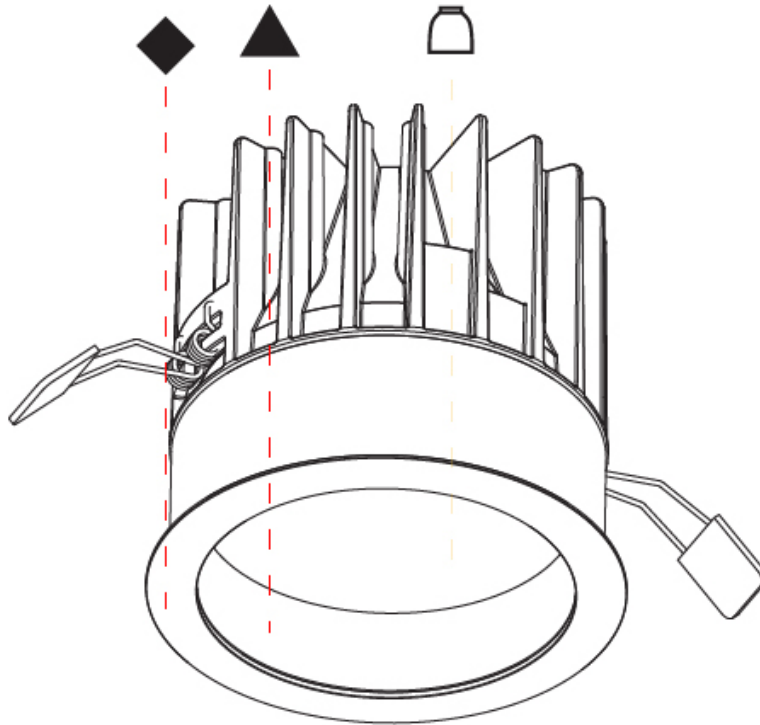

OIKO COMFORT RECESSED

A35721-

PROJECT _____

TYPE _____

SPECIFIER _____

QUANTITY _____

DATE _____

A