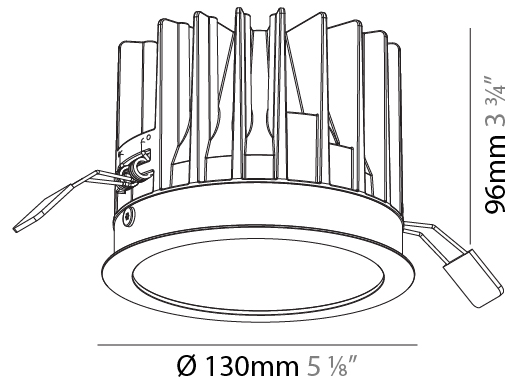

GENERAL

Series: Oiko
Subseries: Oiko Standard
Brand: Prolicht
Division: Architectural
Mounting Type: Recessed
Mounting Location: Ceiling
Subcategory: Downlight

PHYSICAL

Shape: Round
Diameter (mm): 130
Diameter (in): 5 1/8
Height (mm): 96
Height (in): 3 3/4
Ceiling Thickness (mm): 10 / 12.5 / 15
Ceiling Thickness (in): 3/8 or 1/2 or 9/16
Min. Recessing Depth (mm): 110
Min. Recessing Depth (in): 4 5/16
Light Distribution: Downlight
Weight (kg): 0.83
Weight (lbs): 1.83
Fixture Finish: SSR / BKV / CWI / CRY / HAB / UFT / ITA / RUA / FTG / MYG / LOD / PUS / FRO / FUP / KIA / POP / BLS / SPG / MEY / GOH / GUM / CHC / COM / ABZ / JAG / OBR / MOS / ROR
Fixture Material: Aluminum Die Cast
Cut-out Measurements: D. - 125mm / 4 15/16"

ELECTRICAL

Lamp Type: LED (Zhaga Standard)
Input Wattage (W): 28.6
Total Output Wattage (W): 26
Dimming: Tri-Mode (Non-Dimming and Phase Dimming (120Vac only) and 0-10V Dimming)
Driver Included: No
Driver Location: Recessed Housing
Driver Type: Constant Current - Universa
Housing: See components
Input Voltage (V): 120 - 277
Constant Current (MA): 700

LED

Number of LEDs: 1
Color Temperature (°K): 2700 / 3000 / 3500 / 4000
Max. Delivered Lumen (lm): Max 2830
Nominal Lumen (lm): 3210 / 3290 / 3459 / 3530
CRI: >90 CRI
Efficiency (%): 87 / 81 / 80
Lamp Life (hrs): 50000

OPTICAL

Reflector: 12 / 24 / 40

RATINGS AND CERTIFICATIONS

Certified By: Certified for North American Standards
IP rating: IP20