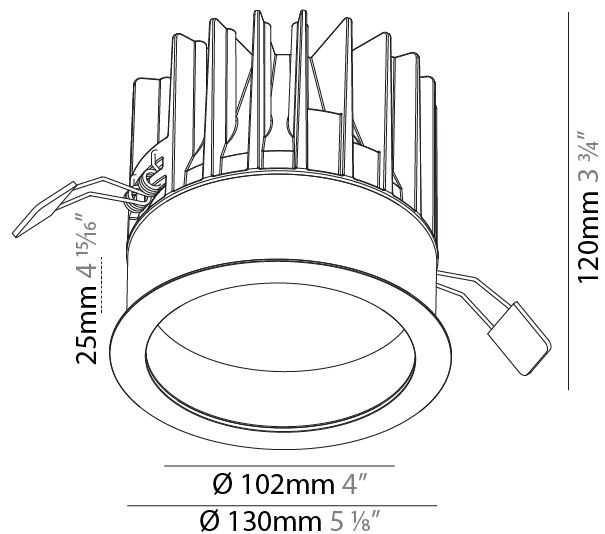

GENERAL

Series: Oiko
Subseries: Oiko Comfort
Brand: Prolicht
Division: Architectural
Mounting Type: Recessed
Mounting Location: Ceiling
Subcategory: Downlight

PHYSICAL

Shape: Round
Diameter (mm): 130
Diameter (in): 5 1/8
Height (mm): 120
Height (in): 4 3/4
Ceiling Thickness (mm): 10 / 12.5 / 15
Ceiling Thickness (in): 3/8 or 1/2 or 9/16
Min. Recessing Depth (mm): 130
Min. Recessing Depth (in): 5 1/8
Light Distribution: Downlight
Weight (kg): 0.82
Weight (lbs): 1.81
Fixture Finish: SSR / BKV / CWI / CRY / HAB / UFT / ITA / RUA / FTG / MYG / LOD / PUS / FRO / FUP / KIA / POP / BLS / SPG / MEY / GOH / GUM / CHC / COM / ABZ / JAG / OBR / MOS / ROR
Fixture Material: Aluminum Die Cast
Cut-out Measurements: D. - 130mm / 5 1/8"

ELECTRICAL

Lamp Type: LED (Zhaga Standard)
Input Wattage (W): 28.6
Total Output Wattage (W): 26
Dimming: Tri-Mode (Non-Dimming and Phase Dimming (120Vac only) and 0-10V Dimming)
Driver Included: No
Driver Location: Recessed Housing
Driver Type: Constant Current - Universal
Housing: See components
Input Voltage (V): 120 - 277
Constant Current (MA): 700

LED

Number of LEDs: 1
Color Temperature (°K): 2700 / 3000 / 3500 / 4000
Max. Delivered Lumen (lm): 2282 / 2340 / 2436 / 2486
Nominal Lumen (lm): 3210 / 3290 / 34459 / 3530
CRI: >90 CRI
Lamp Life (hrs): 50000

OPTICAL

Reflector: 12 / 24 / 40

RATINGS AND CERTIFICATIONS

Certified By: Certified for North American Standards
IP rating: IP20