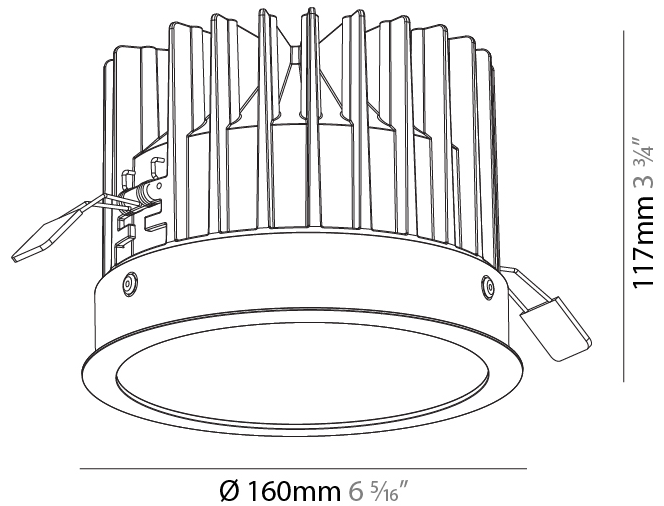

GENERAL

Series: Oiko
Subseries: Oiko Standard
Brand: Prolicht
Division: Architectural
Mounting Type: Recessed
Mounting Location: Ceiling
Subcategory: Downlight

PHYSICAL

Shape: Round
Diameter (mm): 160
Diameter (in): 6 5/16
Height (mm): 117
Height (in): 4 5/8
Ceiling Thickness (mm): 10 / 12.5 / 15
Ceiling Thickness (in): 3/8 or 1/2 or 9/16
Min. Recessing Depth (mm): 130
Min. Recessing Depth (in): 5 1/8
Light Distribution: Downlight
Weight (kg): 0.98
Weight (lbs): 2.16
Fixture Finish: SSR / BKV / CWI / CRY / HAB / UFT / ITA / RUA / FTG / MYG / LOD / PUS / FRO / FUP / KIA / POP / BLS / SPG / MEY / GOH / GUM / CHC / COM / ABZ / JAG / OBR / MOS / ROR
Fixture Material: Aluminum Die Cast
Cut-out Measurements: D. - 155mm / 6 1/8"

ELECTRICAL

Lamp Type: LED (Zhaga Standard)
Input Wattage (W): 36.4
Total Output Wattage (W): 34
Dimming: Tri-Mode (Non-Dimming and Phase Dimming (120Vac only) and 0-10V Dimming)
Driver Included: No
Driver Location: Recessed Housing
Driver Type: Constant Current - Universal
Housing: See components
Input Voltage (V): 120 - 277
Constant Current (MA): 1050

LED

Number of LEDs: 1
Color Temperature (°K): 3000 / 3500 / 4000
Max. Delivered Lumen (lm): 2940 / 3061 / 3123
CRI: >90 CRI
Efficiency (%): 81 / 80 / 75
Lamp Life (hrs): 50000

OPTICAL

Reflector: 17 / 30 / 50

RATINGS AND CERTIFICATIONS

Certified By: Certified for North American Standards
IP rating: IP20

PROJECT
TYPE
SPECIFIER
QUANTITY
DATE