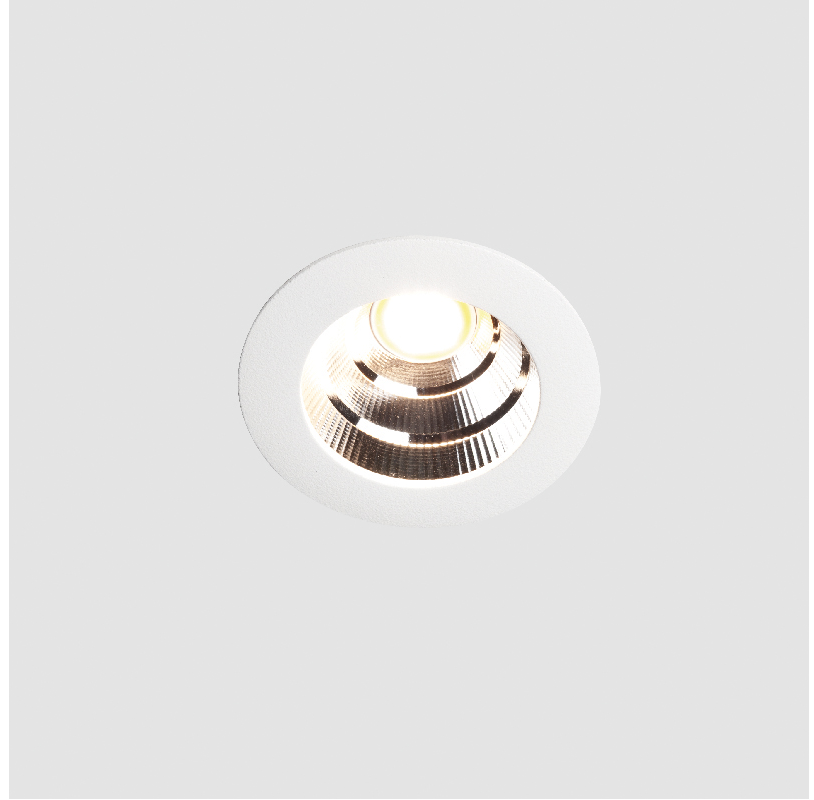

GENERAL

Series: Oiko
Subseries: Oiko Standard
Partner: Prolicht
Division: Architectural
Installation: Recessed
Product Type: Downlight
Mounting Location: Ceiling
Light Distribution: Downlight

PHYSICAL

Aperture Sizes - Downlights: 1"
Shape: Round
Diameter (mm): 64
Diameter (in): 2 1/2
Height (mm): 74
Height (in): 2 15/16
Ceiling Thickness (mm): 10 / 12.5 / 15
Ceiling Thickness (in): 3/8 or 1/2 or 9/16
Min. Recessing Depth (mm): 90
Min. Recessing Depth (in): 3 9/16
Weight (kg): 0.22
Weight (lbs): 0.49
Fixture Finish: SSR / BKV / CWI / CRY / HAB / UFT / ITA / RUA / FTG / MYG / LOD / PUS / FRO / FUP / KIA / POP / BLS / SPG / MEY / GOH / CHC / COM / ABZ / JAG / OBR / MOS / ROR
Fixture Material: Aluminum Die Cast
Cut-out Measurements: D. - 60mm / 2 3/8"

ELECTRICAL

Lamp Type: LED (Zhaga Standard)
Total Output Wattage (W): 15
Dimming: Dali Dimming
Driver Included: No
Driver Location: Remote
Driver Type: Constant Current - 120Vac
Input Voltage (V): 120
Constant Current (MA): 350

LED

Number of LEDs: 1
Color Temperature (°K): Warm Dim
Max. Delivered Lumen (lm): 760
Nominal Lumen (lm): 1140
CRI: >90 CRI
Lamp Life (hrs): 50000

OPTICAL

Reflector: 20 / 40 / 60

RATINGS AND CERTIFICATIONS

Certified By: Certified for North American Standards
IP rating: IP20