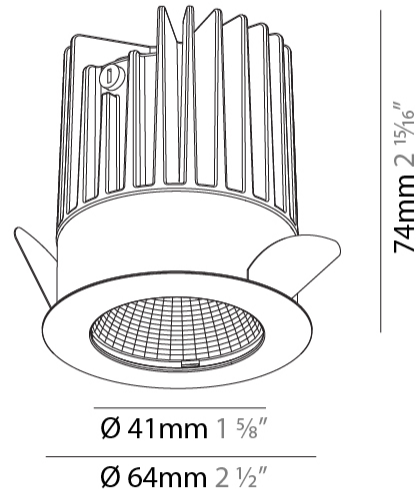

GENERAL

Series: Oiko
Subseries: Oiko Standard
Partner: Prolicht
Division: Architectural
Installation: Recessed
Product Type: Downlight
Mounting Location: Ceiling
Light Distribution: Downlight

PHYSICAL

Aperture Sizes - Downlights: 1"
Shape: Round
Diameter (mm): 64
Diameter (in): 2 1/2
Height (mm): 74
Height (in): 2 15/16
Ceiling Thickness (mm): 10 / 12.5 / 15
Ceiling Thickness (in): 3/8 or 1/2 or 9/16
Min. Recessing Depth (mm): 90
Min. Recessing Depth (in): 3 9/16
Weight (kg): 0.22
Weight (lbs): 0.49
Fixture Finish: SSR / BKV / CWI / CRY / HAB / UFT / ITA / RUA / FTG / MYG / LOD / PUS / FRO / FUP / KIA / POP / BLS / SPG / MEY / GOH / CHC / COM / ABZ / JAG / OBR / MOS / ROR
Fixture Material: Aluminum Die Cast
Cut-out Measurements: D. - 60mm / 2 3/8"

ELECTRICAL

Lamp Type: LED (Zhaga Standard)
Total Output Wattage (W): 15
Dimming: Dali Dimming
Driver Included: No
Driver Location: Remote
Driver Type: Constant Current - 120Vac
Input Voltage (V): 120
Constant Current (MA): 350

LED

Number of LEDs: 1
Color Temperature (°K): Warm Dim
Max. Delivered Lumen (lm): 760
Nominal Lumen (lm): 1140
CRI: >90 CRI
Lamp Life (hrs): 50000

OPTICAL

Reflector: 20 / 40 / 60

RATINGS AND CERTIFICATIONS

Certified By: Certified for North American Standards
IP rating: IP20