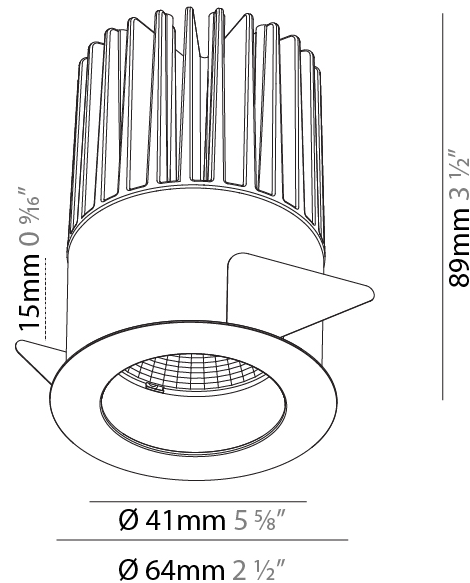

PHYSICAL

Aperture Sizes - Downlights: 1"
Shape: Round
Diameter (mm): 64
Diameter (in): 2 1/2
Height (mm): 89
Height (in): 3 1/2
Ceiling Thickness (mm): 10 / 12.5 / 15
Ceiling Thickness (in): 3/8 or 1/2 or 9/16
Min. Recessing Depth (mm): 100
Min. Recessing Depth (in): 3 15/16
Weight (kg): 0.253
Weight (lbs): 0.56
Fixture Finish: SSR / BKV / CWI / CRY / HAB / UFT / ITA / RUA / FTG / MYG / LOD / PUS / FRO / FUP / KIA / POP / BLS / SPG / MEY / GOH / CHC / COM / ABZ / JAG / OBR / MOS / ROR
Fixture Material: Aluminum Die Cast
Cut-out Measurements: D. - 60mm / 2 3/8"

ELECTRICAL

Lamp Type: LED (Zhaga Standard)
Input Wattage (W): 14.3
Total Output Wattage (W): 13
Dimming: Tri-Mode (Non-Dimming and Phase Dimming (120Vac only) and 0-10V Dimming)
Driver Included: No
Driver Location: Remote
Driver Type: Constant Current - Universal - Universal - Phase dimming @120Vac only
Driver Class: Class 2
Input Voltage (V): 120 - 277
Constant Current (MA): 350

LED

Number of LEDs: 1
Color Temperature (°K): 2700 / 3000 / 3500 / 4000
Max. Delivered Lumen (lm): 890 / 920 / 970 / 990
Nominal Lumen (lm): 1304 / 1352 / 1421 / 1450
CRI: >90 CRI
Lamp Life (hrs): 50000

OPTICAL

Reflector: 20 / 40 / 60

RATINGS AND CERTIFICATIONS

Certified By: Certified for North American Standards
IP rating: IP20