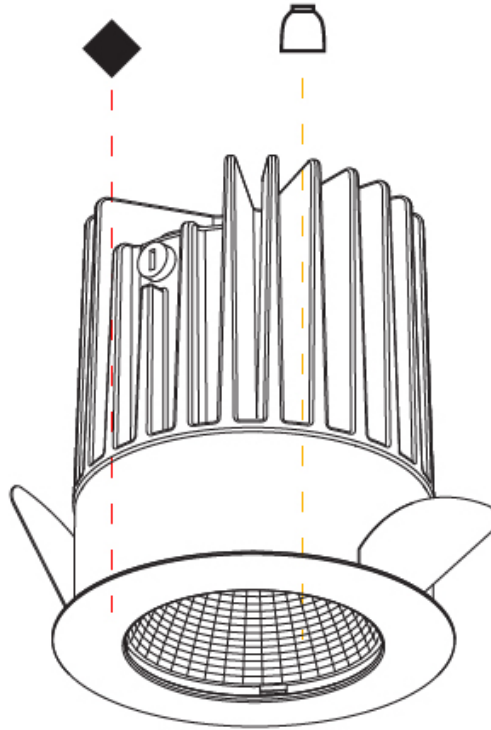

OIKO STANDARD RECESSED

A35555-

PROJECT

TYPE

SPECIFIER

QUANTITY

DATE