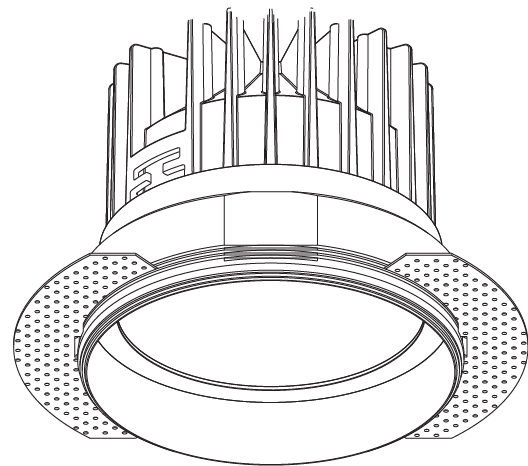

PHYSICAL

Shape: Round
Diameter (mm): 160
Diameter (in): 6 ⁵/₁₆
Height (mm): 146
Height (in): 5 ³/₄
Ceiling Thickness (mm): 10 / 12.5 / 15
Ceiling Thickness (in): 3/8 or 1/2 or 9/16
Min. Recessing Depth (mm): 160
Min. Recessing Depth (in): 6 ⁵/₁₆
Light Distribution: Downlight
Weight (kg): 1.282
Weight (lbs): 2.826
Fixture Finish: SSR / BKV / CWI / CRY / HAB / UFT / ITA / RUA / FTG / MYG / LOD / PUS / FRO / FUP / KIA / POP / BLS / SPG / MEY / GOH / GUM / CHC / COM / ABZ / JAG / OBR / MOS / ROR
Fixture Material: Aluminum Die Cast
Cut-out Measurements: 172mm / 6 3/4"
Upon Request: Unique Sizes Unique Ceiling Thickness

ELECTRICAL

Lamp Type: LED (Zhaga Standard)
Input Wattage (W): 37.4
Total Output Wattage (W): 33.6 / 34.1
Dimming: Tri-Mode (Non-Dimming and Phase Dimming (120Vac only) and 0-10V Dimming)
Driver Included: No
Driver Location: Recessed Housing
Driver Type: Constant Current - Universal
Driver Class: Class 2
Housing: See components
Input Voltage (V): 120 - 277
Constant Current (MA): 900

LED

Color Temperature (°K): 2700 / 3000 / 3500 / 4000
Max. Delivered Lumen (lm): 2940 / 3123
CRI: >90 CRI
Lamp Life (hrs): 50000
Upon Request: Special Color Temperature RGB-W Tunable White Special LED

OPTICAL

Reflector°: 17 / 30 / 50
Upon Request: Special Beam Angles

RATINGS AND CERTIFICATIONS

Certified By: Certified for North American Standards
IP rating: IP20

PROJECT
TYPE
SPECIFIER
QUANTITY
DATE

Ø 160mm 5 ⁵/₁₆"
Ø 225mm 8 ⁷/₈"