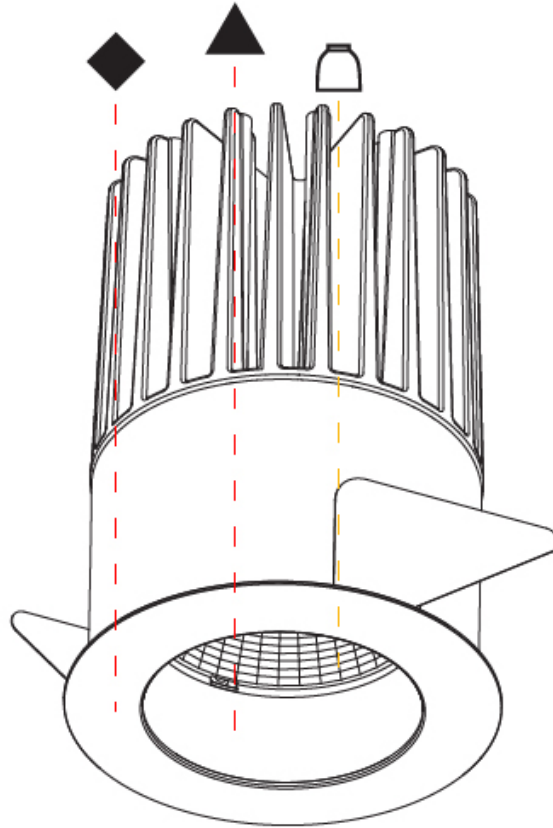

OIKO COMFORT RECESSED

A35724-

PROJECT _____

TYPE _____

SPECIFIER _____

QUANTITY _____

DATE _____

A