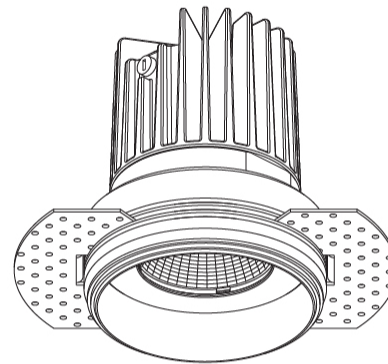

90mm 3 ⁹/₁₆"

Ø 65mm 2 ⁹/₁₆"

Ø 115mm 4 ¹/₂"

110mm
4 ³/₁₆"

79mm
3 ¹/₄"

10 | 12 1/2 | 15
3/16" | 1/2" | 9/16"