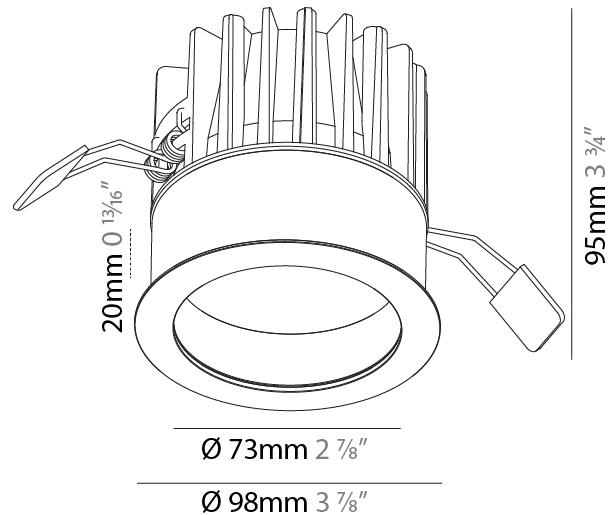

GENERAL

Series: Oiko
Subseries: Oiko Comfort
Brand: Prolicht
Division: Architectural
Mounting Type: Recessed
Mounting Location: Ceiling
Subcategory: Downlight

PHYSICAL

Shape: Round
Diameter (mm): 98
Diameter (in): 3 7/8
Height (mm): 95
Height (in): 3 3/4
Ceiling Thickness (mm): 10 / 12.5 / 15
Ceiling Thickness (in): 3/8 or 1/2 or 9/16
Min. Recessing Depth (mm): 110
Min. Recessing Depth (in): 4 5/16
Light Distribution: Downlight
Weight (kg): 0.452
Weight (lbs): 1
Fixture Finish: SSR / BKV / CWI / CRY / HAB / UFT / ITA / RUA / FTG / MYG / LOD / PUS / FRO / FUP / KIA / POP / BLS / SPG / MEY / GOH / GUM / CHC / COM / ABZ / JAG / OBR / MOS / ROR
Fixture Material: Aluminum Die Cast
Cut-out Measurements: D. - 92mm / 3 5/8"

ELECTRICAL

Lamp Type: LED (Zhaga Standard)
Input Wattage (W): 20.9
Total Output Wattage (W): 18.7
Dimming: Tri-Mode (Non-Dimming and Phase Dimming (120Vac only) and 0-10V Dimming)
Driver Included: No
Driver Location: Recessed Housing
Driver Type: Constant Current - Universal
Housing: See components
Input Voltage (V): 120 - 277
Constant Current (MA): 500

LED

Number of LEDs: 1
Color Temperature (°K): 2700 / 3000 / 3500 / 4000
Max. Delivered Lumen (lm): 1630 / 1670 / 1754 / 1790
Nominal Lumen (lm): 2360 / 2420 / 2548 / 2600
CRI: >90 CRI
Lamp Life (hrs): 50000

OPTICAL

Reflector°: 18 / 26 / 40

RATINGS AND CERTIFICATIONS

Certified By: Certified for North American Standards
IP rating: IP20