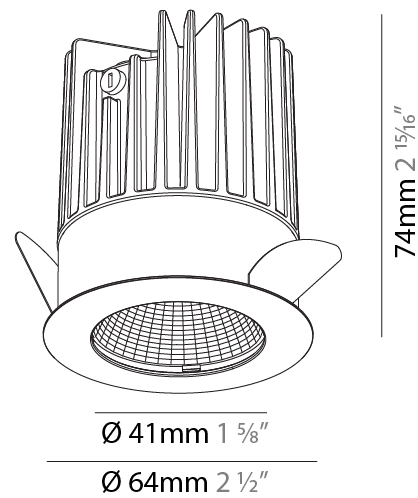

GENERAL

Series: Oiko
Subseries: Oiko Standard
Brand: Prolicht
Division: Architectural
Mounting Type: Recessed
Mounting Location: Ceiling
Subcategory: Downlight

PHYSICAL

Shape: Round
Diameter (mm): 64
Diameter (in): 2 1/2
Height (mm): 74
Height (in): 2 15/16
Ceiling Thickness (mm): 10 / 12.5 / 15
Ceiling Thickness (in): 3/8 or 1/2 or 9/16
Min. Recessing Depth (mm): 90
Min. Recessing Depth (in): 3 9/16
Light Distribution: Downlight
Weight (kg): 0.22
Weight (lbs): 0.49
Fixture Finish: SSR / BKV / CWI / CRY / HAB / UFT / ITA / RUA / FTG / MYG / LOD / PUS / FRO / FUP / KIA / POP / BLS / SPG / MEY / GOH / GUM / CHC / COM / ABZ / JAG / OBR / MOS / ROR
Fixture Material: Aluminum Die Cast
Cut-out Measurements: D. - 60mm / 2 3/8"

ELECTRICAL

Lamp Type: LED (Zhaga Standard)
Total Output Wattage (W): 15
Dimming: Dali Dimming
Driver Included: No
Driver Location: Remote
Driver Type: Constant Current - 120Vac
Input Voltage (V): 120
Constant Current (MA): 350

LED

Number of LEDs: 1
Color Temperature (°K): Warm Dim
Max. Delivered Lumen (lm): 760
Nominal Lumen (lm): 1140
CRI: >90 CRI
Lamp Life (hrs): 50000

OPTICAL

Reflector: 20 / 40 / 60

RATINGS AND CERTIFICATIONS

Certified By: Certified for North American Standards
IP rating: IP20

PROJECT	_____
TYPE	_____
SPECIFIER	_____
QUANTITY	_____
DATE	_____