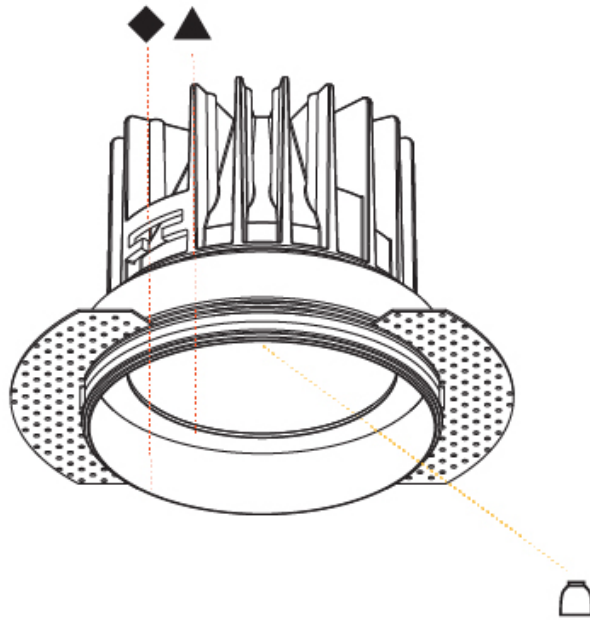

OIKO STANDARD TRIMLESS

A35434-

PROJECT

TYPE

SPECIFIER

QUANTITY

DATE