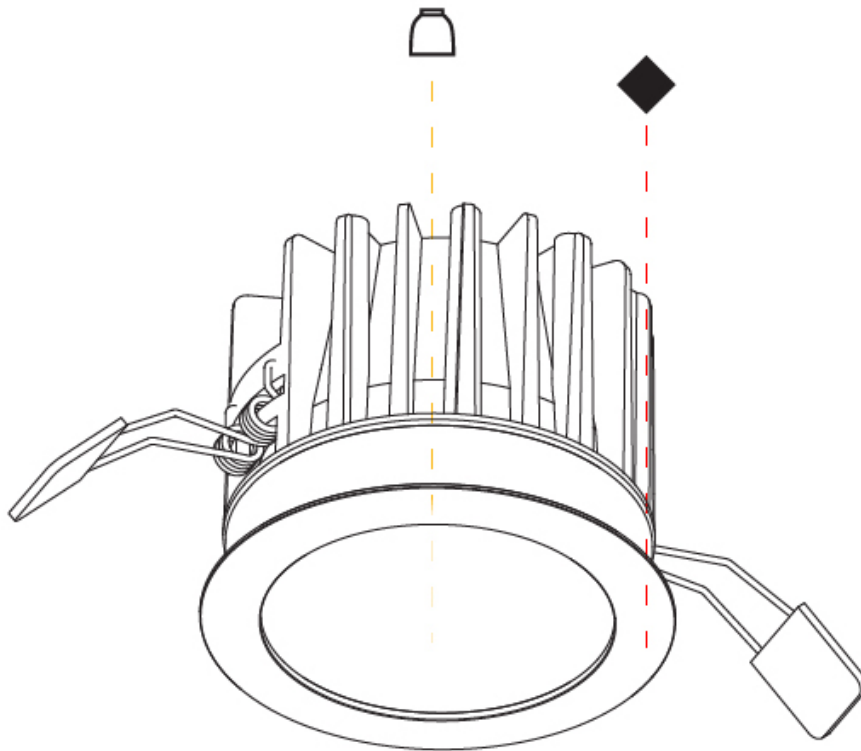

OIKO STANDARD RECESSED

A35720-

PROJECT

TYPE

SPECIFIER

QUANTITY

DATE