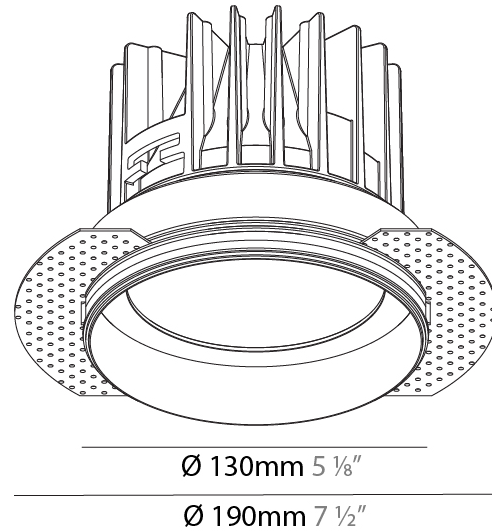

PHYSICAL

Shape: Round
Diameter (mm): 130
Diameter (in): 5 1/8
Height (mm): 122
Height (in): 4 13/16
Ceiling Thickness (mm): 10 / 12.5 / 15
Ceiling Thickness (in): 3/8 or 1/2 or 9/16
Min. Recessing Depth (mm): 130
Min. Recessing Depth (in): 5 1/8
Light Distribution: Downlight
Weight (kg): 0.882
Weight (lbs): 1.944
Fixture Finish: SSR / BKV / CWI / CRY / HAB / UFT / ITA / RUA / FTG / MYG / LOD / PUS / FRO / FUP / KIA / POP / BLS / SPG / MEY / GOH / GUM / CHC / COM / ABZ / JAG / OBR / MOS / ROR
Fixture Material: Aluminum Die Cast
Cut-out Measurements: 142mm / 5 9/16"
Upon Request: Unique Sizes Unique Ceiling Thickness

ELECTRICAL

Lamp Type: LED (Zhaga Standard)
Input Wattage (W): 28.6
Total Output Wattage (W): 26.4
Dimming: Tri-Mode (Non-Dimming and Phase Dimming (120Vac only) and 0-10V Dimming)
Driver Included: No
Driver Location: Recessed Housing
Driver Type: Constant Current - Universal
Driver Class: Class 2
Housing: See components
Input Voltage (V): 120 - 277
Constant Current (MA): 700

LED

Color Temperature (°K): 2700 / 3000 / 3500 / 4000
Max. Delivered Lumen (lm): 2282 / 2340 / 2436 / 2486
CRI: >90 CRI
Lamp Life (hrs): 50000

OPTICAL

Reflector°: 12 / 24 / 40

RATINGS AND CERTIFICATIONS

Certified By: Certified for North American Standards
IP rating: IP20
Upon Request: Special Beam Angles