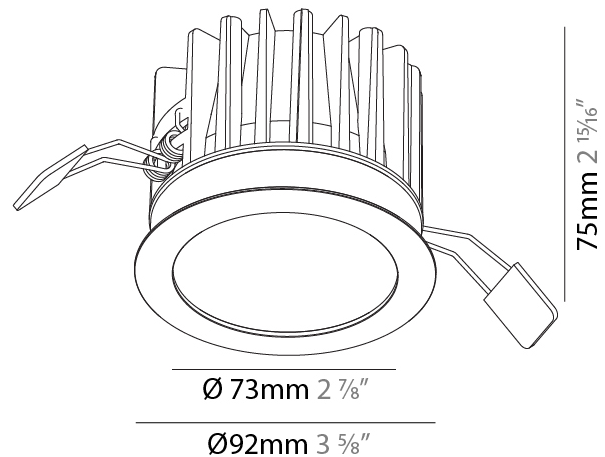

GENERAL

Series: Oiko
Subseries: Oiko Standard
Brand: Prolicht
Division: Architectural
Mounting Type: Recessed
Mounting Location: Ceiling
Subcategory: Downlight

PHYSICAL

Shape: Round
Diameter (mm): 98
Diameter (in): 3 7/8
Height (mm): 75
Height (in): 2 15/16
Ceiling Thickness (mm): 10 / 12.5 / 15
Ceiling Thickness (in): 3/8 or 1/2 or 9/16
Min. Recessing Depth (mm): 90
Min. Recessing Depth (in): 3 9/16
Light Distribution: Downlight
Weight (kg): 0.357
Weight (lbs): 0.79
Fixture Finish: SSR / BKV / CWI / CRY / HAB / UFT / ITA / RUA / FTG / MYG / LOD / PUS / FRO / FUP / KIA / POP / BLS / SPG / MEY / GOH / GUM / CHC / COM / ABZ / JAG / OBR / MOS / ROR
Fixture Material: Aluminum Die Cast
Cut-out Measurements: Ø 92mm / 3 5/8"

ELECTRICAL

Lamp Type: LED (Zhaga Standard)
Input Wattage (W): 20.9
Total Output Wattage (W): 18.7
Dimming: Tri-Mode (Non-Dimming and Phase Dimming (120Vac only) and 0-10V Dimming)
Driver Included: No
Driver Location: Recessed Housing
Driver Type: Constant Current - Universal
Housing: See components
Input Voltage (V): 120 - 277
Constant Current (MA): 500

LED

Number of LEDs: 1
Color Temperature (°K): 2700 / 3000 / 3500 / 4000
Max. Delivered Lumen (lm): 1630 / 1670 / 1754 / 1790
Nominal Lumen (lm): 2360 / 2420 / 2548 / 2600
CRI: >90 CRI
Lamp Life (hrs): 50000

OPTICAL

Reflector°: 16 / 26 / 34

RATINGS AND CERTIFICATIONS

Certified By: Certified for North American Standards
IP rating: IP20

PROJECT
TYPE
SPECIFIER
QUANTITY
DATE