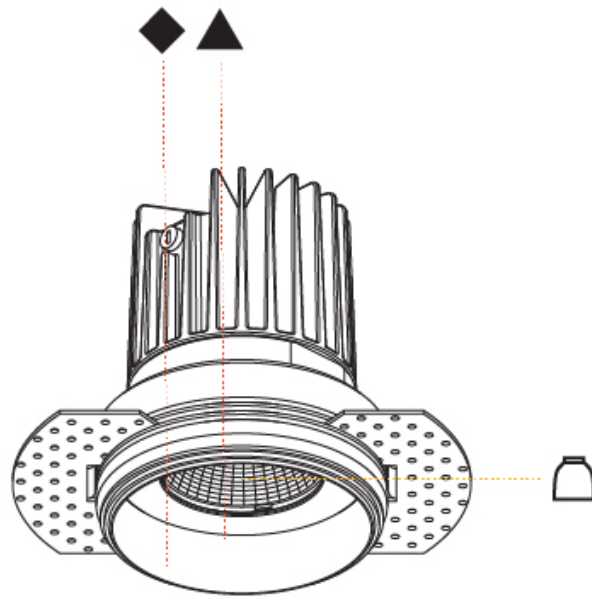

OIKO STANDARD TRIMLESS

A35428-

PROJECT

TYPE

SPECIFIER

QUANTITY

DATE

A