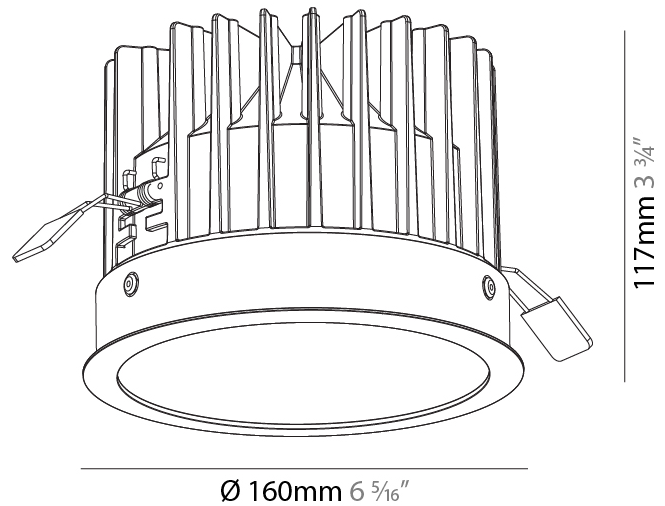

GENERAL

Series: Oiko
Subseries: Oiko Standard
Brand: Prolicht
Division: Architectural
Mounting Type: Recessed
Mounting Location: Ceiling
Subcategory: Downlight

PHYSICAL

Shape: Round
Diameter (mm): 160
Diameter (in): 6 5/16
Height (mm): 117
Height (in): 4 5/8
Ceiling Thickness (mm): 10 / 12.5 / 15
Ceiling Thickness (in): 3/8 or 1/2 or 9/16
Min. Recessing Depth (mm): 130
Min. Recessing Depth (in): 5 1/8
Light Distribution: Downlight
Weight (kg): 0.98
Weight (lbs): 2.16
Fixture Finish: SSR / BKV / CWI / CRY / HAB / UFT / ITA / RUA / FTG / MYG / LOD / PUS / FRO / FUP / KIA / POP / BLS / SPG / MEY / GOH / GUM / CHC / COM / ABZ / JAG / OBR / MOS / ROR
Fixture Material: Aluminum Die Cast
Cut-out Measurements: D. - 155mm / 6 1/8"

ELECTRICAL

Lamp Type: LED (Zhaga Standard)
Input Wattage (W): 36.4
Total Output Wattage (W): 34
Dimming: Tri-Mode (Non-Dimming and Phase Dimming (120Vac only) and 0-10V Dimming)
Driver Included: No
Driver Location: Recessed Housing
Driver Type: Constant Current - Universal
Housing: See components
Input Voltage (V): 120 - 277
Constant Current (MA): 1050

LED

Number of LEDs: 1
Color Temperature (°K): 3000 / 3500 / 4000
Max. Delivered Lumen (lm): 2940 / 3061 / 3123
CRI: >90 CRI
Efficiency (%): 81 / 80 / 75
Lamp Life (hrs): 50000

OPTICAL

Reflector°: 17 / 30 / 50

RATINGS AND CERTIFICATIONS

Certified By: Certified for North American Standards
IP rating: IP20