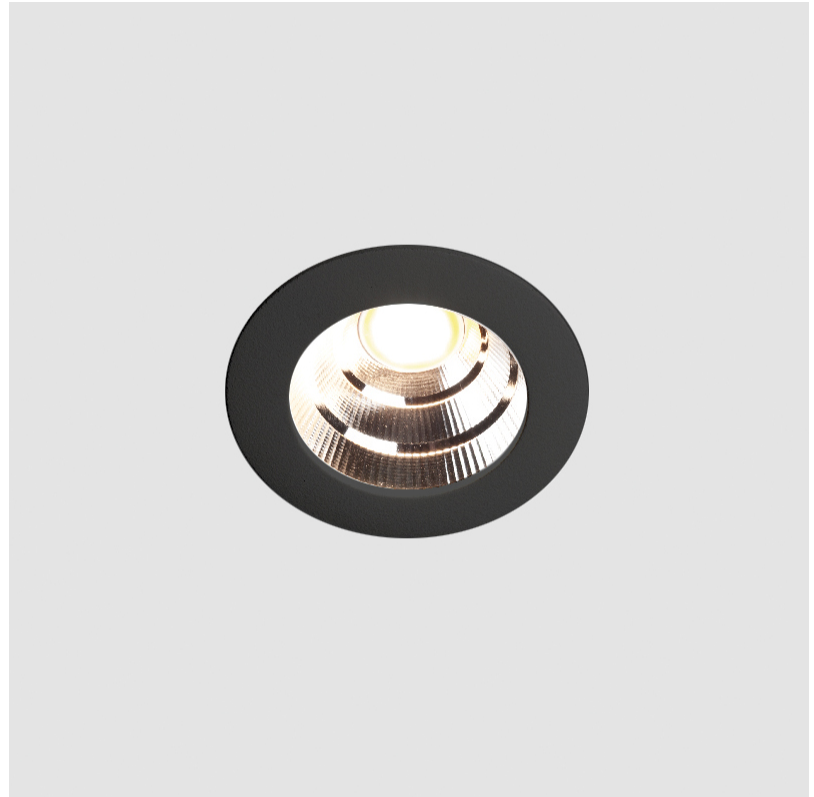

GENERAL

Series: Oiko
Subseries: Oiko Standard
Brand: Prolicht
Division: Architectural
Mounting Type: Recessed
Mounting Location: Ceiling
Subcategory: Downlight

PHYSICAL

Shape: Round
Diameter (mm): 64
Diameter (in): 2 1/2
Height (mm): 74
Height (in): 2 15/16
Ceiling Thickness (mm): 10 / 12.5 / 15
Ceiling Thickness (in): 3/8 or 1/2 or 9/16
Min. Recessing Depth (mm): 90
Min. Recessing Depth (in): 3 9/16
Light Distribution: Downlight
Weight (kg): 0.22
Weight (lbs): 0.49
Fixture Finish: SSR / BKV / CWI / CRY / HAB / UFT / ITA / RUA / FTG / MYG / LOD / PUS / FRO / FUP / KIA / POP / BLS / SPG / MEY / GOH / GUM / CHC / COM / ABZ / JAG / OBR / MOS / ROR
Fixture Material: Aluminum Die Cast
Cut-out Measurements: D. - 60mm / 2 3/8"

ELECTRICAL

Lamp Type: LED (Zhaga Standard)
Total Output Wattage (W): 15
Dimming: Dali Dimming
Driver Included: No
Driver Location: Remote
Driver Type: Constant Current - 120Vac
Input Voltage (V): 120
Constant Current (MA): 350

LED

Number of LEDs: 1
Color Temperature (°K): Warm Dim
Max. Delivered Lumen (lm): 760
Nominal Lumen (lm): 1140
CRI: >90 CRI
Lamp Life (hrs): 50000

OPTICAL

Reflector: 20 / 40 / 60

RATINGS AND CERTIFICATIONS

Certified By: Certified for North American Standards
IP rating: IP20

PROJECT	_____
TYPE	_____
SPECIFIER	_____
QUANTITY	_____
DATE	_____