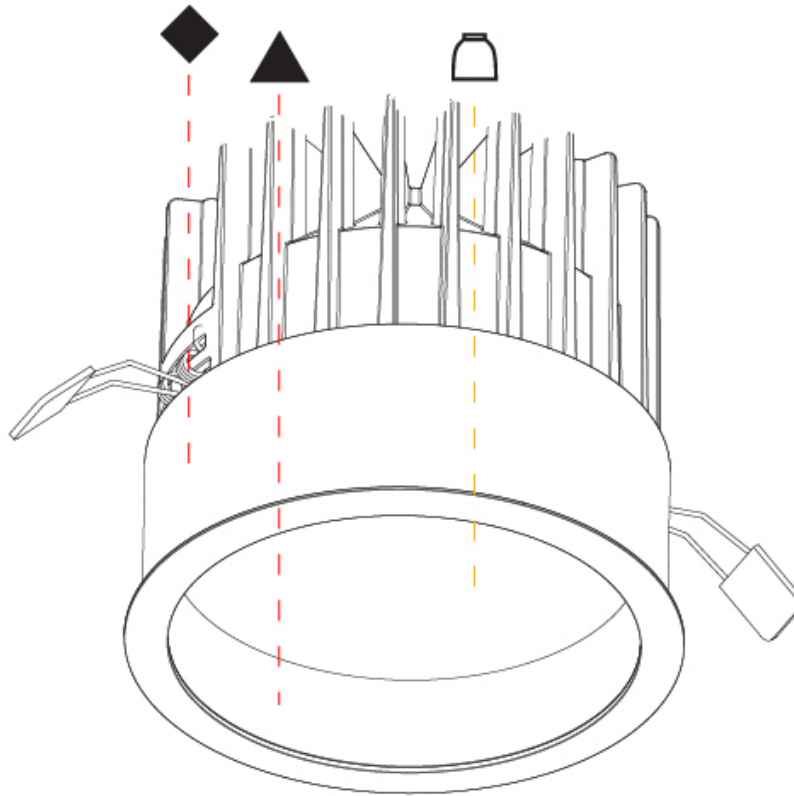

OIKO COMFORT RECESSED

A35722-

PROJECT	_____
TYPE	_____
SPECIFIER	_____
QUANTITY	_____
DATE	_____