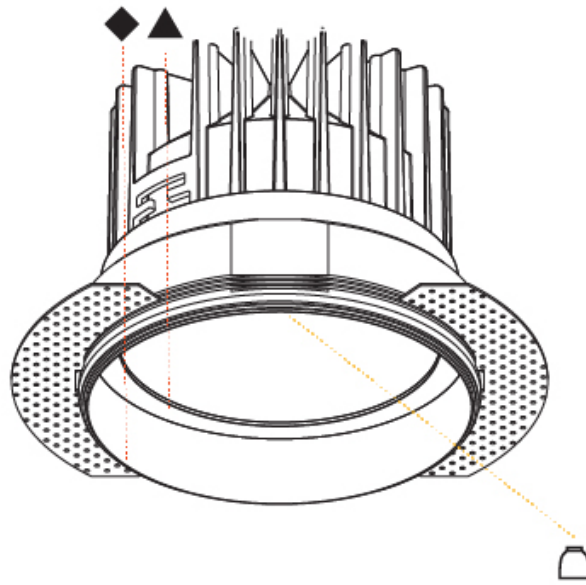

OIKO STANDARD TRIMLESS

A35436-

PROJECT

TYPE

SPECIFIER

QUANTITY

DATE

A