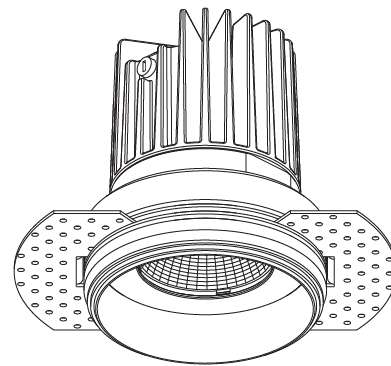

GENERAL

Series: Oiko
Subseries: Oiko Standard
Brand: Prolicht
Division: Architectural
Mounting Type: Trimless
Mounting Location: Ceiling
Subcategory: Downlight

PHYSICAL

Shape: Round
Diameter (mm): 65
Diameter (in): 2 5/16
Height (mm): 90
Height (in): 3 9/16
Ceiling Thickness (mm): 10 / 12.5 / 15 / 25
Ceiling Thickness (in): 3/8 or 1/2 or 9/16 or 1
Min. Recessing Depth (mm): 110
Min. Recessing Depth (in): 4 5/16
Light Distribution: Downlight
Weight (kg): 0.313
Weight (lbs): 0.690
Fixture Finish: SSR / BKV / CWI / CRY / HAB / UFT / ITA / RUA / FTG / MYG / LOD / PUS / FRO / FUP / KIA / POP / BLS / SPG / MEY / GOH / GUM / CHC / COM / ABZ / JAG / OBR / MOS / ROR
Fixture Material: Aluminum Die Cast
Cut-out Measurements: 79mm / 3 1/8"
Upon Request: Unique Sizes Unique Ceiling Thickness

ELECTRICAL

Lamp Type: LED (Zhaga Standard)
Input Wattage (W): 16.5
Total Output Wattage (W): 14.7
Dimming: Dali Dimming
Driver Included: No
Driver Location: Recessed Housing
Driver Type: Constant Current - 120Vac
Driver Class: Class 2
Input Voltage (V): 120 - 277
Constant Current (MA): 350

LED

Color Temperature (°K): Warm Dim
Max. Delivered Lumen (lm): 770
CRI: >90 CRI
Lamp Life (hrs): 50000
Upon Request: Special Color Temperature RGB-W Tunable White Special LED

OPTICAL

Reflector: 20 / 40 / 60
Upon Request: Special Beam Angles

RATINGS AND CERTIFICATIONS

Certified By: Certified for North American Standards
IP rating: IP20

90mm 3 9/16"

Ø 65mm 2 5/16"

Ø 115mm 4 1/2"