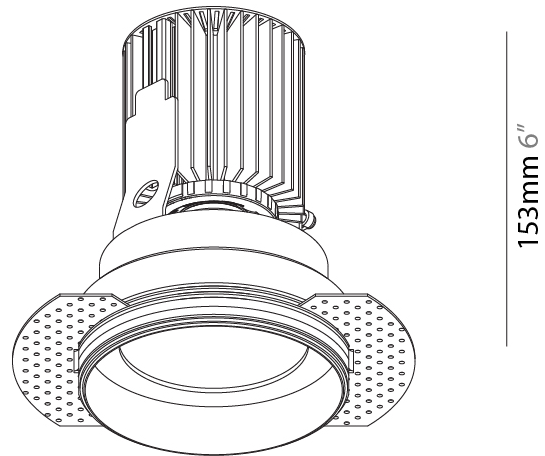

PHYSICAL

Shape: Round
Diameter (mm): 100
Diameter (in): 3 15/16
Height (mm): 153
Height (in): 6
Ceiling Thickness (mm): 10 / 12.5 / 15
Ceiling Thickness (in): 3/8 or 1/2 or 9/16
Min. Recessing Depth (mm): 170
Min. Recessing Depth (in): 6 11/16
Light Distribution: Downlight
Weight (kg): 0.6
Weight (lbs): 1.322
Fixture Finish: SSR / BKV / CWI / CRY / HAB / UFT / ITA / RUA / FTG / MYG / LOD / PUS / FRO / FUP / KIA / POP / BLS / SPG / MEY / GOH / GUM / CHC / COM / ABZ / JAG / OBR / MOS / ROR
Fixture Material: Aluminum Die Cast
Cut-out Measurements: 111mm / 4 3/8" Diameter
Upon Request: Unique Sizes Unique Ceiling Thickness

ELECTRICAL

Lamp Type: LED (Zhaga Standard)
Input Wattage (W): 20.9
Total Output Wattage (W): 18.7
Dimming: Tri-Mode (Non-Dimming and Phase Dimming (120Vac only) and 0-10V Dimming)
Driver Included: No
Driver Location: Recessed Housing
Driver Type: Constant Current - Universal
Driver Class: Class 2
Housing: See components
Input Voltage (V): 120 - 277
Constant Current (MA): 500

LED

Color Temperature (°K): 2700 / 3000 / 3500 / 4000
Max. Delivered Lumen (lm): 1630 / 1670 / 1754 / 1790
CRI: >90 CRI
Lamp Life (hrs): 50000
Upon Request: Special Color Temperature RGB-W Tunable White Special LED

OPTICAL

Reflector°: 18 / 26 / 40

RATINGS AND CERTIFICATIONS

Certified By: Certified for North American Standards
IP rating: IP20

Ø 100mm 3 15/16"

Ø 155mm 6 1/8"

170mm
6 11/16"

111mm
4 3/8"

10 | 12 1/2 | 15
3/8" | 1/2" | 9/16"