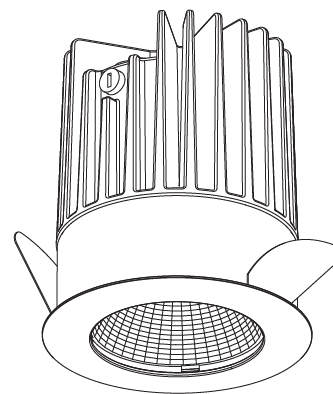

GENERAL

Series: Oiko
Subseries: Oiko Standard
Brand: Prolicht
Division: Architectural
Mounting Type: Recessed
Mounting Location: Ceiling
Subcategory: Downlight

PHYSICAL

Shape: Round
Diameter (mm): 64
Diameter (in): 2 1/2
Height (mm): 74
Height (in): 2 15/16
Ceiling Thickness (mm): 10 / 12.5 / 15
Ceiling Thickness (in): 3/8 or 1/2 or 9/16
Min. Recessing Depth (mm): 90
Min. Recessing Depth (in): 3 9/16
Light Distribution: Downlight
Weight (kg): 0.22
Weight (lbs): 0.49
Fixture Finish: SSR / BKV / CWI / CRY / HAB / UFT / ITA / RUA / FTG / MYG / LOD / PUS / FRO / FUP / KIA / POP / BLS / SPG / MEY / GOH / GUM / CHC / COM / ABZ / JAG / OBR / MOS / ROR
Fixture Material: Aluminum Die Cast
Cut-out Measurements: D. - 60mm / 2 3/8"

ELECTRICAL

Lamp Type: LED (Zhaga Standard)
Input Wattage (W): 14.3
Total Output Wattage (W): 13
Dimming: Tri-Mode (Non-Dimming and Phase Dimming (120Vac only) and 0-10V Dimming)
Driver Included: No
Driver Location: Remote
Driver Type: Constant Current - Universal
Driver Class: Class 2
Input Voltage (V): 120 - 277
Constant Current (MA): 350

LED

Number of LEDs: 1
Color Temperature (°K): 2700 / 3000 / 3500 / 4000
Max. Delivered Lumen (lm): 890 / 920 / 970 / 990
Nominal Lumen (lm): 1304 / 1352 / 1421 / 1450
CRI: >90 CRI
Lamp Life (hrs): 50000

OPTICAL

Reflector°: 20 / 40 / 60

RATINGS AND CERTIFICATIONS

Certified By: Certified for North American Standards
IP rating: IP20

74mm 2 15/16"

Ø 41mm 1 5/8"

Ø 64mm 2 1/2"