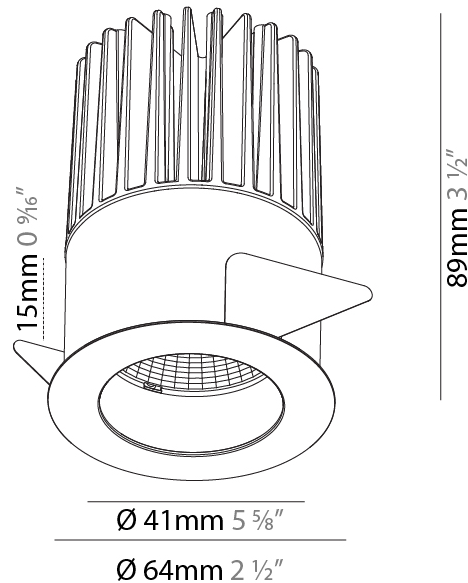

GENERAL

Series: Oiko
Subseries: Oiko Comfort
Brand: Prolicht
Division: Architectural
Mounting Type: Recessed
Mounting Location: Ceiling
Subcategory: Downlight

PHYSICAL

Shape: Round
Diameter (mm): 64
Diameter (in): 2 1/2
Height (mm): 89
Height (in): 3 1/2
Ceiling Thickness (mm): 10 / 12.5 / 15
Ceiling Thickness (in): 3/8 or 1/2 or 9/16
Min. Recessing Depth (mm): 100
Min. Recessing Depth (in): 3 15/16
Light Distribution: Downlight
Weight (kg): 0.253
Weight (lbs): 0.56
Fixture Finish: SSR / BKV / CWI / CRY / HAB / UFT / ITA / RUA / FTG / MYG / LOD / PUS / FRO / FUP / KIA / POP / BLS / SPG / MEY / GOH / GUM / CHC / COM / ABZ / JAG / OBR / MOS / ROR
Fixture Material: Aluminum Die Cast
Cut-out Measurements: D. - 60mm / 2 3/8"

ELECTRICAL

Lamp Type: LED (Zhaga Standard)
Input Wattage (W): 14.3
Total Output Wattage (W): 13
Dimming: Tri-Mode (Non-Dimming and Phase Dimming (120Vac only) and 0-10V Dimming)
Driver Included: No
Driver Location: Remote
Driver Type: Constant Current - Universal - Universal - Phase dimming @120Vac only
Driver Class: Class 2
Input Voltage (V): 120 - 277
Constant Current (MA): 350

LED

Number of LEDs: 1
Color Temperature (°K): 2700 / 3000 / 3500 / 4000
Max. Delivered Lumen (lm): 890 / 920 / 970 / 990
Nominal Lumen (lm): 1304 / 1352 / 1421 / 1450
CRI: >90 CRI
Lamp Life (hrs): 50000

OPTICAL

Reflector°: 20 / 40 / 60

RATINGS AND CERTIFICATIONS

Certified By: Certified for North American Standards
IP rating: IP20