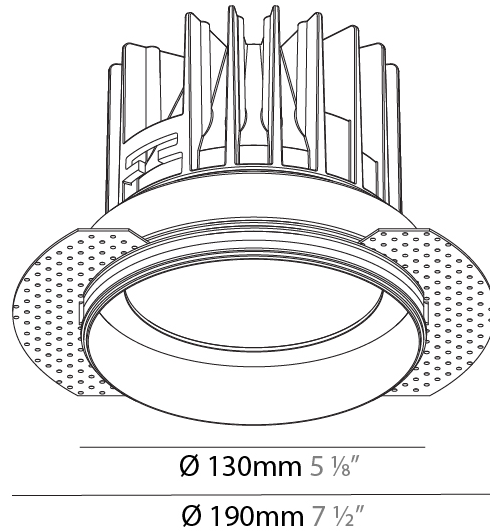

GENERAL

Series: Oiko
Subseries: Oiko Standard
Brand: Prolicht
Division: Architectural
Mounting Type: Trimless
Mounting Location: Ceiling
Subcategory: Downlight

PHYSICAL

Shape: Round
Diameter (mm): 130
Diameter (in): 5 1/8
Height (mm): 122
Height (in): 4 13/16
Ceiling Thickness (mm): 10 / 12.5 / 15
Ceiling Thickness (in): 3/8 or 1/2 or 9/16
Min. Recessing Depth (mm): 130
Min. Recessing Depth (in): 5 1/8
Light Distribution: Downlight
Weight (kg): 0.882
Weight (lbs): 1.944
Fixture Finish: SSR / BKV / CWI / CRY / HAB / UFT / ITA / RUA / FTG / MYG / LOD / PUS / FRO / FUP / KIA / POP / BLS / SPG / MEY / GOH / GUM / CHC / COM / ABZ / JAG / OBR / MOS / ROR
Fixture Material: Aluminum Die Cast
Cut-out Measurements: 142mm / 5 9/16"
Upon Request: Unique Sizes Unique Ceiling Thickness

LED

Color Temperature (°K): 2700 / 3000 / 3500 / 4000
Max. Delivered Lumen (lm): 2282 / 2340 / 2436 / 2486
CRI: >90 CRI
Lamp Life (hrs): 50000

OPTICAL

Reflector°: 12 / 24 / 40

RATINGS AND CERTIFICATIONS

Certified By: Certified for North American Standards
IP rating: IP20
Upon Request: Special Beam Angles

GENERAL

Series: Oiko
 Subseries: Oiko Standard
 Brand: Prolicht
 Division: Architectural
 Mounting Type: Trimless
 Mounting Location: Ceiling
 Subcategory: Downlight

PHYSICAL

Shape: Round
 Diameter (mm): 160
 Diameter (in): 6 ⁵/₁₆
 Height (mm): 146
 Height (in): 5 ³/₄
 Ceiling Thickness (mm): 10 / 12.5 / 15
 Ceiling Thickness (in): 3/8 or 1/2 or 9/16
 Min. Recessing Depth (mm): 160
 Min. Recessing Depth (in): 6 ⁵/₁₆
 Light Distribution: Downlight
 Weight (kg): 1.282
 Weight (lbs): 2.826
 Fixture Finish: SSR / BKV / CWI / CRY / HAB / UFT / ITA / RUA / FTG / MYG / LOD / PUS / FRO / FUP / KIA / POP / BLS / SPG / MEY / GOH / GUM / CHC / COM / ABZ / JAG / OBR / MOS / ROR
 Fixture Material: Aluminum Die Cast
 Cut-out Measurements: 172mm / 6 3/4"
 Upon Request: Unique Sizes Unique Ceiling Thickness