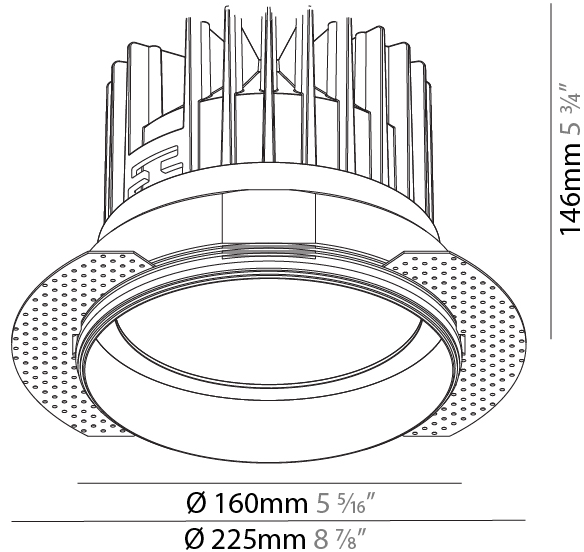

PHYSICAL

Shape: Round
Diameter (mm): 160
Diameter (in): 6 ⁵/₁₆
Height (mm): 146
Height (in): 5 ³/₄
Ceiling Thickness (mm): 10 / 12.5 / 15
Ceiling Thickness (in): 3/8 or 1/2 or 9/16
Min. Recessing Depth (mm): 160
Min. Recessing Depth (in): 6 ⁵/₁₆
Light Distribution: Downlight
Weight (kg): 1.282
Weight (lbs): 2.826
Fixture Finish: SSR / BKV / CWI / CRY / HAB / UFT / ITA / RUA / FTG / MYG / LOD / PUS / FRO / FUP / KIA / POP / BLS / SPG / MEY / GOH / GUM / CHC / COM / ABZ / JAG / OBR / MOS / ROR
Fixture Material: Aluminum Die Cast
Cut-out Measurements: 172mm / 6 3/4"
Upon Request: Unique Sizes Unique Ceiling Thickness

ELECTRICAL

Lamp Type: LED (Zhaga Standard)
Input Wattage (W): 37.4
Total Output Wattage (W): 33.6 / 34.1
Dimming: Tri-Mode (Non-Dimming and Phase Dimming (120Vac only) and 0-10V Dimming)
Driver Included: No
Driver Location: Recessed Housing
Driver Type: Constant Current - Universal
Driver Class: Class 2
Housing: See components
Input Voltage (V): 120 - 277
Constant Current (MA): 900

LED

Color Temperature (°K): 2700 / 3000 / 3500 / 4000
Max. Delivered Lumen (lm): 2940 / 3123
CRI: >90 CRI
Lamp Life (hrs): 50000
Upon Request: Special Color Temperature RGB-W Tunable White Special LED

OPTICAL

Reflector°: 17 / 30 / 50
Upon Request: Special Beam Angles

RATINGS AND CERTIFICATIONS

Certified By: Certified for North American Standards
IP rating: IP20

PROJECT
TYPE
SPECIFIER
QUANTITY
DATE