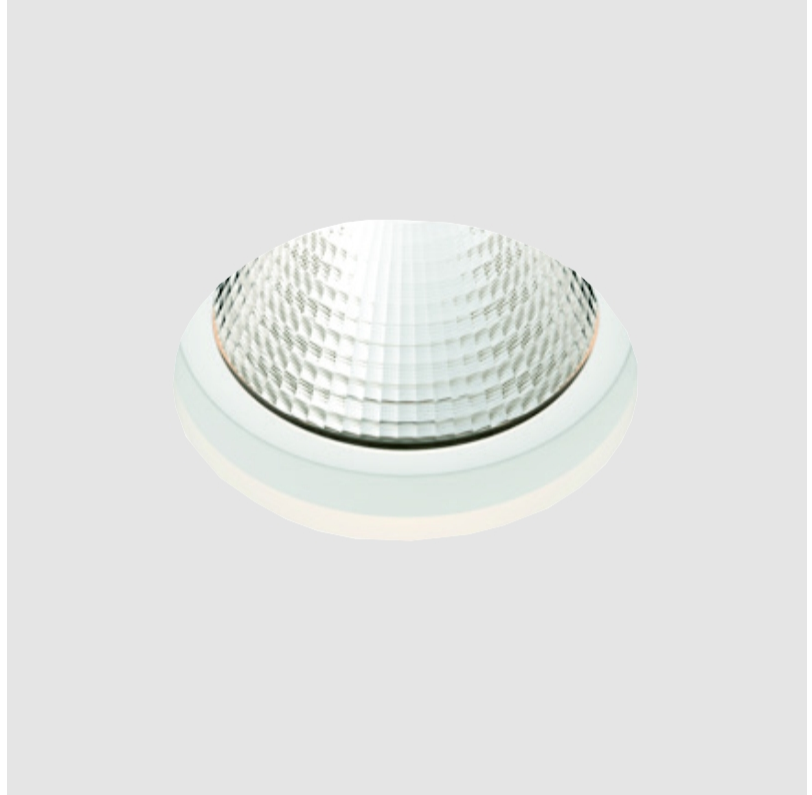

PHYSICAL

Shape: Round
Diameter (mm): 160
Diameter (in): 6 ⁵/₁₆
Height (mm): 146
Height (in): 5 ³/₄
Ceiling Thickness (mm): 10 / 12.5 / 15
Ceiling Thickness (in): 3/8 or 1/2 or 9/16
Min. Recessing Depth (mm): 160
Min. Recessing Depth (in): 6 ⁵/₁₆
Light Distribution: Downlight
Weight (kg): 1.282
Weight (lbs): 2.826
Fixture Finish: SSR / BKV / CWI / CRY / HAB / UFT / ITA / RUA / FTG / MYG / LOD / PUS / FRO / FUP / KIA / POP / BLS / SPG / MEY / GOH / GUM / CHC / COM / ABZ / JAG / OBR / MOS / ROR
Fixture Material: Aluminum Die Cast
Cut-out Measurements: 172mm / 6 3/4"
Upon Request: Unique Sizes Unique Ceiling Thickness

ELECTRICAL

Lamp Type: LED (Zhaga Standard)
Input Wattage (W): 37.4
Total Output Wattage (W): 33.6 / 34.1
Dimming: Tri-Mode (Non-Dimming and Phase Dimming (120Vac only) and 0-10V Dimming)
Driver Included: No
Driver Location: Recessed Housing
Driver Type: Constant Current - Universal
Driver Class: Class 2
Housing: See components
Input Voltage (V): 120 - 277
Constant Current (MA): 900

LED

Color Temperature (°K): 2700 / 3000 / 3500 / 4000
Max. Delivered Lumen (lm): 2940 / 3123
CRI: >90 CRI
Lamp Life (hrs): 50000
Upon Request: Special Color Temperature RGB-W Tunable White Special LED

OPTICAL

Reflector°: 17 / 30 / 50
Upon Request: Special Beam Angles

RATINGS AND CERTIFICATIONS

Certified By: Certified for North American Standards
IP rating: IP20

PROJECT
TYPE
SPECIFIER
QUANTITY
DATE