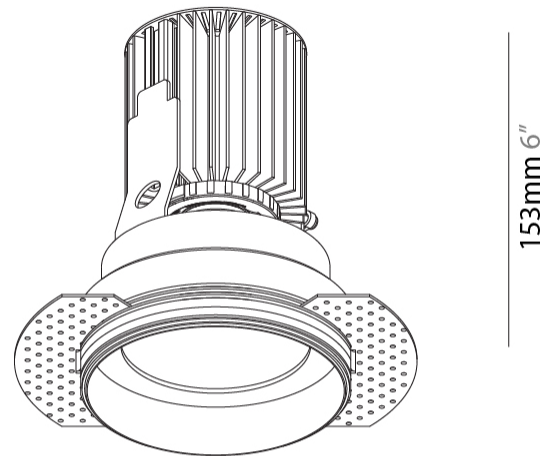

GENERAL

Series: Oiko
 Subseries: Oiko Standard
 Brand: Prolicht
 Division: Architectural
 Mounting Type: Trimless
 Mounting Location: Ceiling
 Subcategory: Downlight

PHYSICAL

Shape: Round
 Diameter (mm): 100
 Diameter (in): 3 15/16
 Height (mm): 153
 Height (in): 6
 Ceiling Thickness (mm): 10 / 12.5 / 15
 Ceiling Thickness (in): 3/8 or 1/2 or 9/16
 Min. Recessing Depth (mm): 170
 Min. Recessing Depth (in): 6 11/16
 Light Distribution: Downlight
 Weight (kg): 0.6
 Weight (lbs): 1.322
 Fixture Finish: SSR / BKV / CWI / CRY / HAB / UFT / ITA / RUA / FTG / MYG / LOD / PUS / FRO / FUP / KIA / POP / BLS / SPG / MEY / GOH / GUM / CHC / COM / ABZ / JAG / OBR / MOS / ROR
 Fixture Material: Aluminum Die Cast
 Cut-out Measurements: 111mm / 4 3/8" Diameter
 Upon Request: Unique Sizes Unique Ceiling Thickness

OPTICAL

Reflector°: 18 / 26 / 40

RATINGS AND CERTIFICATIONS

Certified By: Certified for North American Standards
 IP rating: IP20

Ø 100mm 3 15/16"
 Ø 155mm 6 1/8"

OIKO STANDARD TRIMLESS

A35431-

PROJECT