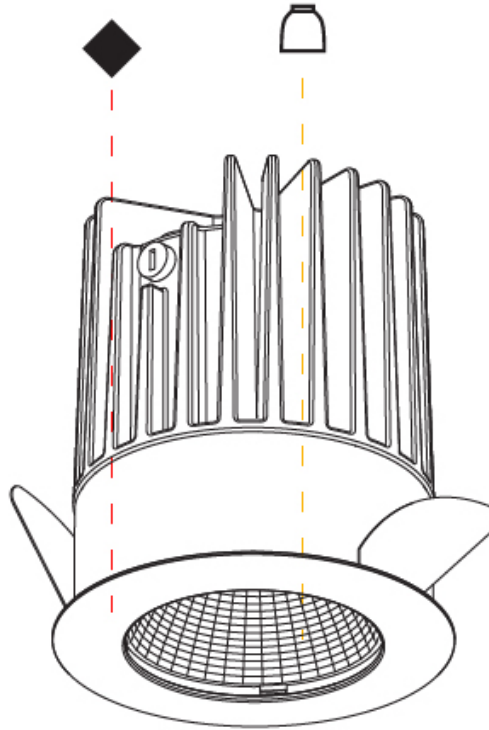

OIKO STANDARD RECESSED

A35555-

PROJECT

TYPE

SPECIFIER

QUANTITY

DATE