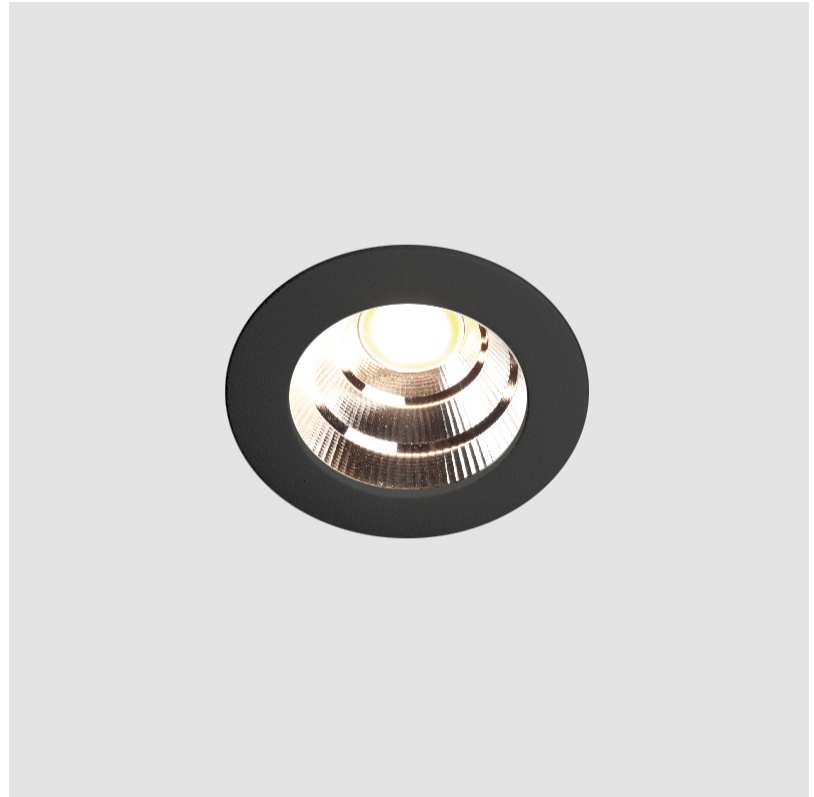

GENERAL

Series: Oiko
Subseries: Oiko Standard
Brand: Prolicht
Division: Architectural
Mounting Type: Recessed
Mounting Location: Ceiling
Subcategory: Downlight

PHYSICAL

Shape: Round
Diameter (mm): 64
Diameter (in): 2 1/2
Height (mm): 74
Height (in): 2 15/16
Ceiling Thickness (mm): 10 / 12.5 / 15
Ceiling Thickness (in): 3/8 or 1/2 or 9/16
Min. Recessing Depth (mm): 90
Min. Recessing Depth (in): 3 9/16
Light Distribution: Downlight
Weight (kg): 0.22
Weight (lbs): 0.49
Fixture Finish: SSR / BKV / CWI / CRY / HAB / UFT / ITA / RUA / FTG / MYG / LOD / PUS / FRO / FUP / KIA / POP / BLS / SPG / MEY / GOH / GUM / CHC / COM / ABZ / JAG / OBR / MOS / ROR
Fixture Material: Aluminum Die Cast
Cut-out Measurements: D. - 60mm / 2 3/8"

ELECTRICAL

Lamp Type: LED (Zhaga Standard)
Total Output Wattage (W): 15
Dimming: Dali Dimming
Driver Included: No
Driver Location: Remote
Driver Type: Constant Current - 120Vac
Input Voltage (V): 120
Constant Current (MA): 350

LED

Number of LEDs: 1
Color Temperature (°K): Warm Dim
Max. Delivered Lumen (lm): 760
Nominal Lumen (lm): 1140
CRI: >90 CRI
Lamp Life (hrs): 50000

OPTICAL

Reflector: 20 / 40 / 60

RATINGS AND CERTIFICATIONS

Certified By: Certified for North American Standards
IP rating: IP20