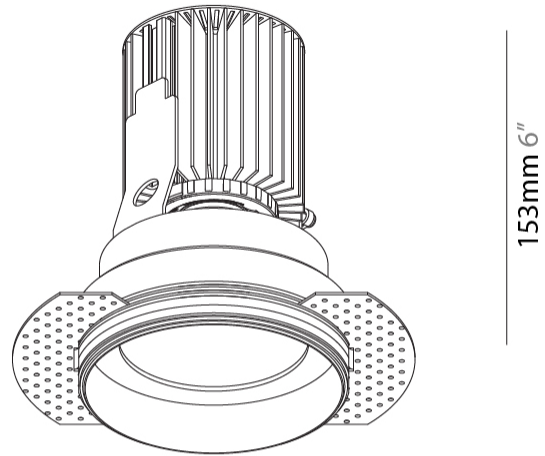

PHYSICAL

Shape: Round
Diameter (mm): 100
Diameter (in): 3 15/16
Height (mm): 153
Height (in): 6
Ceiling Thickness (mm): 10 / 12.5 / 15
Ceiling Thickness (in): 3/8 or 1/2 or 9/16
Min. Recessing Depth (mm): 170
Min. Recessing Depth (in): 6 11/16
Light Distribution: Downlight
Weight (kg): 0.6
Weight (lbs): 1.322
Fixture Finish: SSR / BKV / CWI / CRY / HAB / UFT / ITA / RUA / FTG / MYG / LOD / PUS / FRO / FUP / KIA / POP / BLS / SPG / MEY / GOH / GUM / CHC / COM / ABZ / JAG / OBR / MOS / ROR
Fixture Material: Aluminum Die Cast
Cut-out Measurements: 111mm / 4 3/8" Diameter
Upon Request: Unique Sizes Unique Ceiling Thickness

ELECTRICAL

Lamp Type: LED (Zhaga Standard)
Input Wattage (W): 20.9
Total Output Wattage (W): 18.7
Dimming: Tri-Mode (Non-Dimming and Phase Dimming (120Vac only) and 0-10V Dimming)
Driver Included: No
Driver Location: Recessed Housing
Driver Type: Constant Current - Universal
Driver Class: Class 2
Housing: See components
Input Voltage (V): 120 - 277
Constant Current (MA): 500

LED

Color Temperature (°K): 2700 / 3000 / 3500 / 4000
Max. Delivered Lumen (lm): 1630 / 1670 / 1754 / 1790
CRI: >90 CRI
Lamp Life (hrs): 50000
Upon Request: Special Color Temperature RGB-W Tunable White Special LED

OPTICAL

Reflector: 18 / 26 / 40

RATINGS AND CERTIFICATIONS

Certified By: Certified for North American Standards
IP rating: IP20

Ø 100mm 3 15/16"

Ø 155mm 6 1/8"