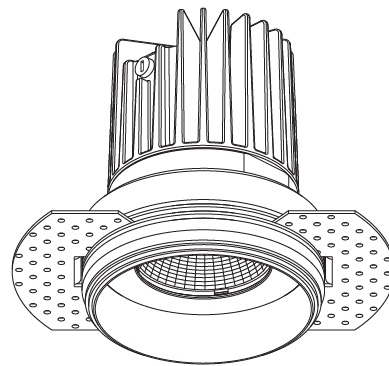

GENERAL

Series: Oiko
Subseries: Oiko Standard
Brand: Prolicht
Division: Architectural
Mounting Type: Trimless
Mounting Location: Ceiling
Subcategory: Downlight

PHYSICAL

Shape: Round
Diameter (mm): 65
Diameter (in): 2 5/16
Height (mm): 90
Height (in): 3 9/16
Ceiling Thickness (mm): 10 / 12.5 / 15 / 25
Ceiling Thickness (in): 3/8 or 1/2 or 9/16 or 1
Min. Recessing Depth (mm): 110
Min. Recessing Depth (in): 4 5/16
Light Distribution: Downlight
Weight (kg): 0.313
Weight (lbs): 0.690
Fixture Finish: SSR / BKV / CWI / CRY / HAB / UFT / ITA / RUA / FTG / MYG / LOD / PUS / FRO / FUP / KIA / POP / BLS / SPG / MEY / GOH / GUM / CHC / COM / ABZ / JAG / OBR / MOS / ROR
Fixture Material: Aluminum Die Cast
Cut-out Measurements: 79mm / 3 1/8"
Upon Request: Unique Sizes Unique Ceiling Thickness

ELECTRICAL

Lamp Type: LED (Zhaga Standard)
Input Wattage (W): 16.5
Total Output Wattage (W): 14.7
Dimming: Dali Dimming
Driver Included: No
Driver Location: Recessed Housing
Driver Type: Constant Current - 120Vac
Driver Class: Class 2
Input Voltage (V): 120 - 277
Constant Current (MA): 350

LED

Color Temperature (°K): Warm Dim
Max. Delivered Lumen (lm): 770
CRI: >90 CRI
Lamp Life (hrs): 50000
Upon Request: Special Color Temperature RGB-W Tunable White Special LED

OPTICAL

Reflector: 20 / 40 / 60
Upon Request: Special Beam Angles

RATINGS AND CERTIFICATIONS

Certified By: Certified for North American Standards
IP rating: IP20

90mm 3 9/16"

Ø 65mm 2 5/16"

Ø 115mm 4 1/2"