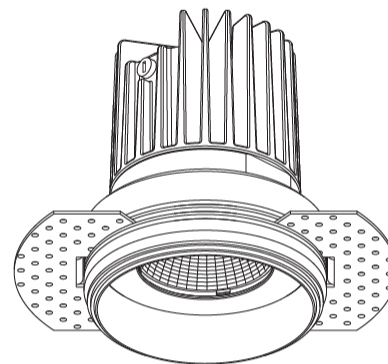

PHYSICAL

Shape: Round
Diameter (mm): 65
Diameter (in): 2 ⁹/₁₆
Height (mm): 90
Height (in): 3 ⁹/₁₆
Ceiling Thickness (mm): 10 / 12.5 / 15
Ceiling Thickness (in): 3/8 or 1/2 or 9/16
Min. Recessing Depth (mm): 110
Min. Recessing Depth (in): 4 ¹⁵/₁₆
Light Distribution: Downlight
Weight (kg): 0.312
Weight (lbs): 0.687
Fixture Finish: SSR / BKV / CWI / CRY / HAB / UFT / ITA / RUA / FTG / MYG / LOD / PUS / FRO / FUP / KIA / POP / BLS / SPG / MEY / GOH / GUM / CHC / COM / ABZ / JAG / OBR / MOS / ROR
Fixture Material: Aluminum Die Cast
Cut-out Measurements: 79mm / 3 1/8"

ELECTRICAL

Lamp Type: LED (Zhaga Standard)
Input Wattage (W): 15.5
Total Output Wattage (W): 14
Dimming: Tri-Mode (Non-Dimming and Phase Dimming (120Vac only) and 0-10V Dimming)
Driver Included: No
Driver Location: Recessed Housing
Driver Type: Constant Current - Universal
Driver Class: Class 2
Input Voltage (V): 120 - 277
Constant Current (MA): 500

LED

Color Temperature (°K): 2700 / 3000 / 3500 / 4000
Max. Delivered Lumen (lm): 930 / 960 / 1009 / 1030
Nominal Lumen (lm): 1386 / 1438 / 1511 / 1542
CRI: >90 CRI
Lamp Life (hrs): 50000
Upon Request: Special Color Temperature RGB-W Tunable White Special LED

OPTICAL

Reflector: 20 / 40 / 60
Adjustability: Fixed

RATINGS AND CERTIFICATIONS

Certified By: Certified for North American Standards
IP rating: IP44
Upon Request: Special Beam Angles

90mm 3 ⁹/₁₆"

Ø 65mm 2 ⁹/₁₆"

Ø 115mm 4 ¹/₂"