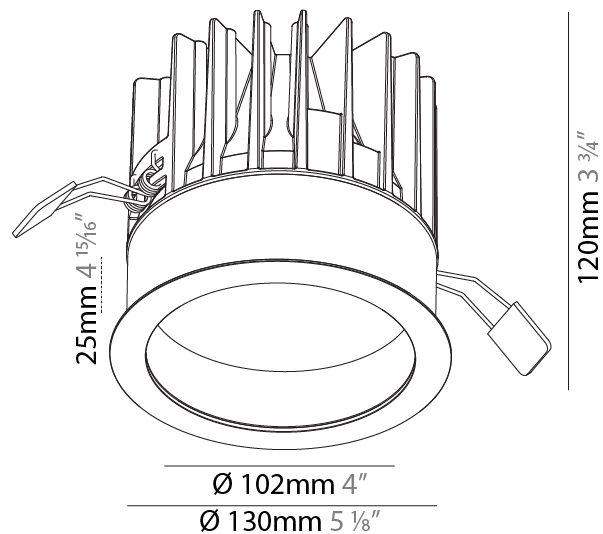

GENERAL

Series: Oiko
Subseries: Oiko Comfort
Brand: Prolight
Division: Architectural
Mounting Type: Recessed
Mounting Location: Ceiling
Subcategory: Downlight

PHYSICAL

Shape: Round
Diameter (mm): 130
Diameter (in): 5 1/8
Height (mm): 120
Height (in): 4 3/4
Ceiling Thickness (mm): 10 / 12.5 / 15
Ceiling Thickness (in): 3/8 or 1/2 or 9/16
Min. Recessing Depth (mm): 130
Min. Recessing Depth (in): 5 1/8
Light Distribution: Downlight
Weight (kg): 0.82
Weight (lbs): 1.81
Fixture Finish: SSR / BKV / CWI / CRY / HAB / UFT / ITA / RUA / FTG / MYG / LOD / PUS / FRO / FUP / KIA / POP / BLS / SPG / MEY / GOH / GUM / CHC / COM / ABZ / JAG / OBR / MOS / ROR
Fixture Material: Aluminum Die Cast
Cut-out Measurements: D. - 130mm / 5 1/8"

ELECTRICAL

Lamp Type: LED (Zhaga Standard)
Input Wattage (W): 28.6
Total Output Wattage (W): 26
Dimming: Tri-Mode (Non-Dimming and Phase Dimming (120Vac only) and 0-10V Dimming)
Driver Included: No
Driver Location: Recessed Housing
Driver Type: Constant Current - Universal
Housing: See components
Input Voltage (V): 120 - 277
Constant Current (MA): 700

LED

Number of LEDs: 1
Color Temperature (°K): 2700 / 3000 / 3500 / 4000
Max. Delivered Lumen (lm): 2282 / 2340 / 2436 / 2486
Nominal Lumen (lm): 3210 / 3290 / 34459 / 3530
CRI: >90 CRI
Lamp Life (hrs): 50000

OPTICAL

Reflector: 12 / 24 / 40

RATINGS AND CERTIFICATIONS

Certified By: Certified for North American Standards
IP rating: IP20