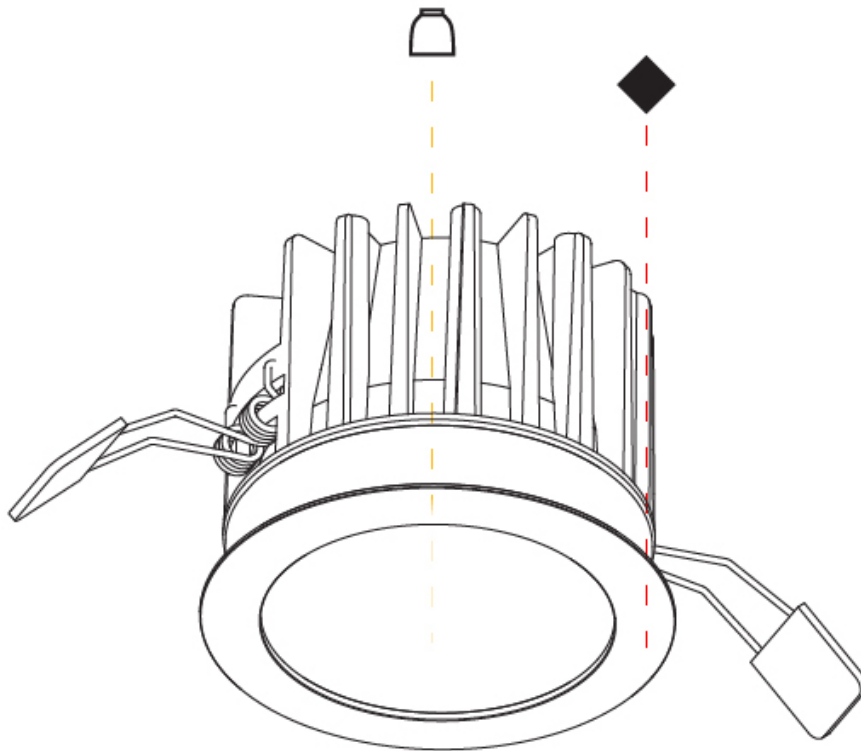

OIKO STANDARD RECESSED

A35720-

PROJECT	_____
TYPE	_____
SPECIFIER	_____
QUANTITY	_____
DATE	_____