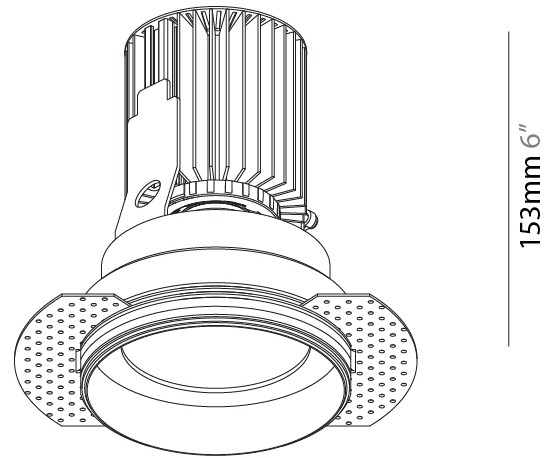

PHYSICAL

Shape: Round
Diameter (mm): 100
Diameter (in): 3 15/16
Height (mm): 153
Height (in): 6
Ceiling Thickness (mm): 10 / 12.5 / 15
Ceiling Thickness (in): 3/8 or 1/2 or 9/16
Min. Recessing Depth (mm): 170
Min. Recessing Depth (in): 6 11/16
Light Distribution: Downlight
Weight (kg): 0.6
Weight (lbs): 1.322
Fixture Finish: SSR / BKV / CWI / CRY / HAB / UFT / ITA / RUA / FTG / MYG / LOD / PUS / FRO / FUP / KIA / POP / BLS / SPG / MEY / GOH / GUM / CHC / COM / ABZ / JAG / OBR / MOS / ROR
Fixture Material: Aluminum Die Cast
Cut-out Measurements: 111mm / 4 3/8" Diameter
Upon Request: Unique Sizes Unique Ceiling Thickness

ELECTRICAL

Lamp Type: LED (Zhaga Standard)
Input Wattage (W): 20.9
Total Output Wattage (W): 18.7
Dimming: Tri-Mode (Non-Dimming and Phase Dimming (120Vac only) and 0-10V Dimming)
Driver Included: No
Driver Location: Recessed Housing
Driver Type: Constant Current - Universal
Driver Class: Class 2
Housing: See components
Input Voltage (V): 120 - 277
Constant Current (MA): 500

LED

Color Temperature (°K): 2700 / 3000 / 3500 / 4000
Max. Delivered Lumen (lm): 1630 / 1670 / 1754 / 1790
CRI: >90 CRI
Lamp Life (hrs): 50000
Upon Request: Special Color Temperature RGB-W Tunable White Special LED

OPTICAL

Reflector: 18 / 26 / 40

RATINGS AND CERTIFICATIONS

Certified By: Certified for North American Standards
IP rating: IP20

Ø 100mm 3 15/16"

Ø 155mm 6 1/8"