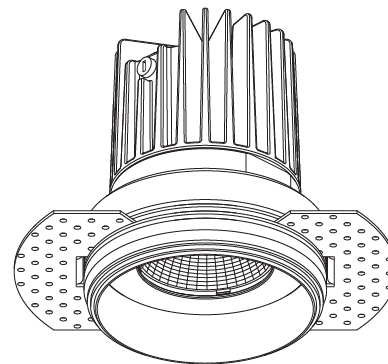

GENERAL

Series: Oiko
Subseries: Oiko Standard
Brand: Prolicht
Division: Architectural
Mounting Type: Trimless
Mounting Location: Ceiling
Subcategory: Downlight

PHYSICAL

Shape: Round
Diameter (mm): 65
Diameter (in): 2 5/16
Height (mm): 90
Height (in): 3 9/16
Ceiling Thickness (mm): 10 / 12.5 / 15 / 25
Ceiling Thickness (in): 3/8 or 1/2 or 9/16 or 1
Min. Recessing Depth (mm): 110
Min. Recessing Depth (in): 4 5/16
Light Distribution: Downlight
Weight (kg): 0.313
Weight (lbs): 0.690
Fixture Finish: SSR / BKV / CWI / CRY / HAB / UFT / ITA / RUA / FTG / MYG / LOD / PUS / FRO / FUP / KIA / POP / BLS / SPG / MEY / GOH / GUM / CHC / COM / ABZ / JAG / OBR / MOS / ROR
Fixture Material: Aluminum Die Cast
Cut-out Measurements: 79mm / 3 1/8"
Upon Request: Unique Sizes Unique Ceiling Thickness

ELECTRICAL

Lamp Type: LED (Zhaga Standard)
Input Wattage (W): 16.5
Total Output Wattage (W): 14.7
Dimming: Dali Dimming
Driver Included: No
Driver Location: Recessed Housing
Driver Type: Constant Current - 120Vac
Driver Class: Class 2
Input Voltage (V): 120 - 277
Constant Current (MA): 350

LED

Color Temperature (°K): Warm Dim
Max. Delivered Lumen (lm): 770
CRI: >90 CRI
Lamp Life (hrs): 50000
Upon Request: Special Color Temperature RGB-W Tunable White
Special LED

OPTICAL

Reflector: 20 / 40 / 60
Upon Request: Special Beam Angles

RATINGS AND CERTIFICATIONS

Certified By: Certified for North American Standards
IP rating: IP20

90mm 3 9/16"

Ø 65mm 2 5/16"

Ø 115mm 4 1/2"