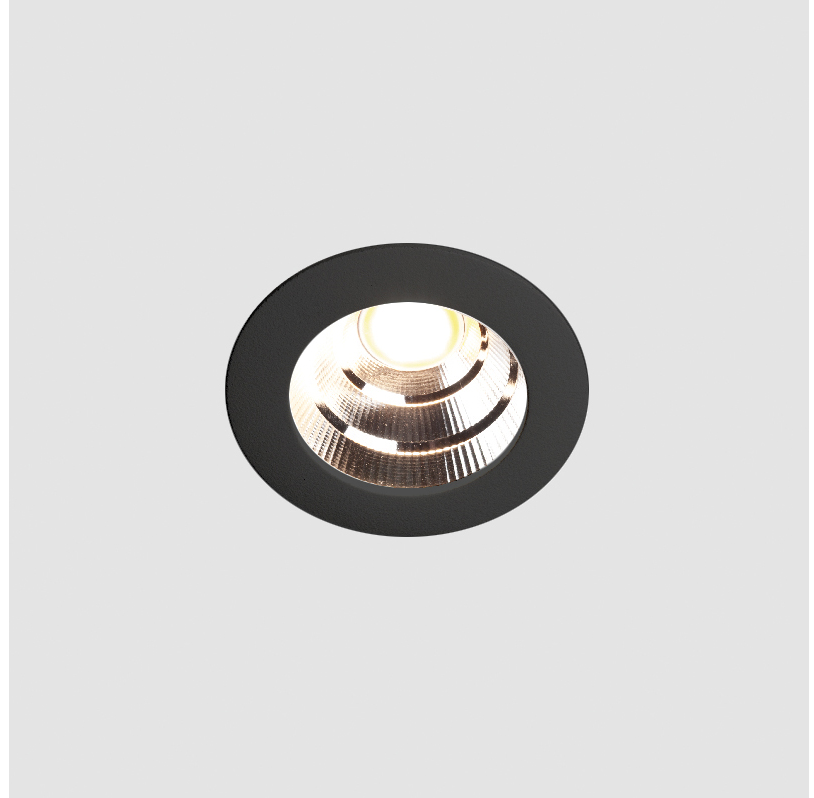

GENERAL

Series: Oiko
Subseries: Oiko Standard
Brand: Prolicht
Division: Architectural
Mounting Type: Recessed
Mounting Location: Ceiling
Subcategory: Downlight

PHYSICAL

Shape: Round
Diameter (mm): 64
Diameter (in): 2 1/2
Height (mm): 74
Height (in): 2 15/16
Ceiling Thickness (mm): 10 / 12.5 / 15
Ceiling Thickness (in): 3/8 or 1/2 or 9/16
Min. Recessing Depth (mm): 90
Min. Recessing Depth (in): 3 9/16
Light Distribution: Downlight
Weight (kg): 0.22
Weight (lbs): 0.49
Fixture Finish: SSR / BKV / CWI / CRY / HAB / LAG / UFT / ITA / RUA / RUR / MIC / FTG / MYG / TWT / LOD / PUS / FRO / FUP / KIA / POP / BLS / SPG / MEY / GOH / GUM / CHC / COM / ABZ / JAG / OBR / MOS / ROR
Fixture Material: Aluminum Die Cast
Cut-out Measurements: D. - 60mm / 2 3/8"

ELECTRICAL

Lamp Type: LED (Zhaga Standard)
Total Output Wattage (W): 15
Dimming: Dali Dimming
Driver Included: No
Driver Location: Remote
Driver Type: Constant Current - 120Vac
Input Voltage (V): 120
Constant Current (MA): 350

LED

Number of LEDs: 1
Color Temperature (°K): Warm Dim
Max. Delivered Lumen (lm): 760
Nominal Lumen (lm): 1140
CRI: >90 CRI
Lamp Life (hrs): 50000

OPTICAL

Reflector: 20 / 40 / 60

RATINGS AND CERTIFICATIONS

Certified By: Certified for North American Standards
IP rating: IP20