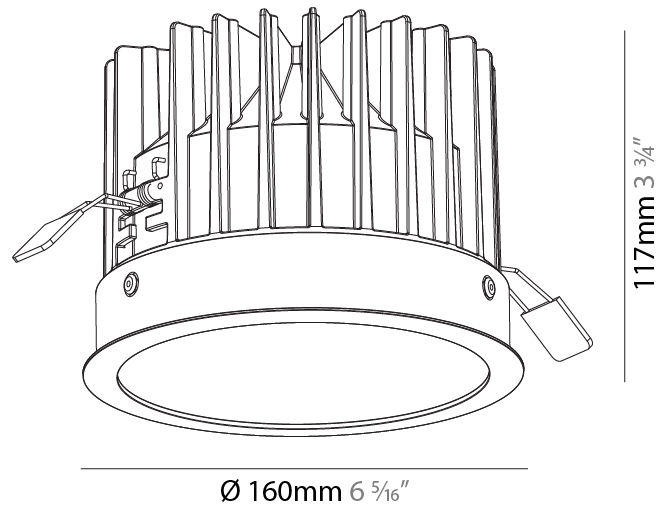

GENERAL

Series: Oiko
Subseries: Oiko Standard
Brand: Prolicht
Division: Architectural
Mounting Type: Recessed
Mounting Location: Ceiling
Subcategory: Downlight

PHYSICAL

Shape: Round
Diameter (mm): 160
Diameter (in): 6 5/16
Height (mm): 117
Height (in): 4 5/8
Ceiling Thickness (mm): 10 / 12.5 / 15
Ceiling Thickness (in): 3/8 or 1/2 or 9/16
Min. Recessing Depth (mm): 130
Min. Recessing Depth (in): 5 1/8
Light Distribution: Downlight
Weight (kg): 0.98
Weight (lbs): 2.16
Fixture Finish: SSR / BKV / CWI / CRY / HAB / LAG / UFT / ITA / RUA / RUR / MIC / FTG / MYG / TWT / LOD / PUS / FRO / FUP / KIA / POP / BLS / SPG / MEY / GOH / GUM / CHC / COM / ABZ / JAG / OBR / MOS / ROR
Fixture Material: Aluminum Die Cast
Cut-out Measurements: D. - 155mm / 6 1/8"

ELECTRICAL

Lamp Type: LED (Zhaga Standard)
Input Wattage (W): 36.4
Total Output Wattage (W): 34
Dimming: Tri-Mode (Non-Dimming and Phase Dimming (120Vac only) and 0-10V Dimming)
Driver Included: No
Driver Location: Recessed Housing
Driver Type: Constant Current - Universal
Housing: See components
Input Voltage (V): 120 - 277
Constant Current (MA): 1050

LED

Number of LEDs: 1
Color Temperature (°K): 3000 / 3500 / 4000
Max. Delivered Lumen (lm): 2940 / 3061 / 3123
CRI: >90 CRI
Efficiency (%): 81 / 80 / 75
Lamp Life (hrs): 50000

OPTICAL

Reflector°: 17 / 30 / 50

RATINGS AND CERTIFICATIONS

Certified By: Certified for North American Standards
IP rating: IP20