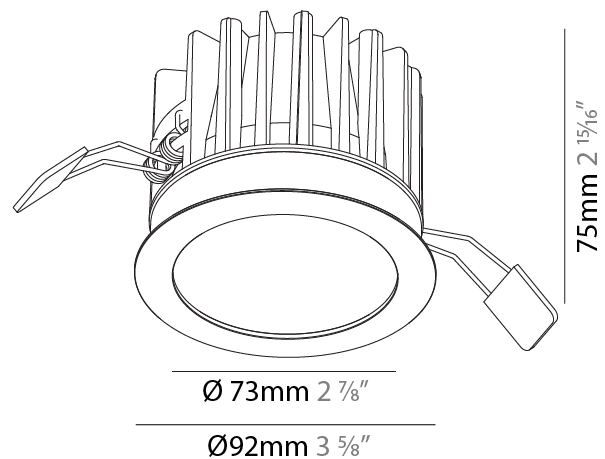

GENERAL

Series: Oiko
Subseries: Oiko Standard
Brand: Prolicht
Division: Architectural
Mounting Type: Recessed
Mounting Location: Ceiling
Subcategory: Downlight

PHYSICAL

Shape: Round
Diameter (mm): 98
Diameter (in): 3 7/8
Height (mm): 75
Height (in): 2 15/16
Ceiling Thickness (mm): 10 / 12.5 / 15
Ceiling Thickness (in): 3/8 or 1/2 or 9/16
Min. Recessing Depth (mm): 90
Min. Recessing Depth (in): 3 9/16
Light Distribution: Downlight
Weight (kg): 0.357
Weight (lbs): 0.79
Fixture Finish: SSR / BKV / CWI / CRY / HAB / LAG / UFT / ITA / RUA / RUR / MIC / FTG / MYG / TWT / LOD / PUS / FRO / FUP / KIA / POP / BLS / SPG / MEY / GOH / GUM / CHC / COM / ABZ / JAG / OBR / MOS / ROR
Fixture Material: Aluminum Die Cast
Cut-out Measurements: Ø 92mm / 3 5/8"

ELECTRICAL

Lamp Type: LED (Zhaga Standard)
Input Wattage (W): 20.9
Total Output Wattage (W): 18.7
Dimming: Tri-Mode (Non-Dimming and Phase Dimming (120Vac only) and 0-10V Dimming)
Driver Included: No
Driver Location: Recessed Housing
Driver Type: Constant Current - Universal
Housing: See components
Input Voltage (V): 120 - 277
Constant Current (MA): 500

LED

Number of LEDs: 1
Color Temperature (°K): 2700 / 3000 / 3500 / 4000
Max. Delivered Lumen (lm): 1630 / 1670 / 1754 / 1790
Nominal Lumen (lm): 2360 / 2420 / 2548 / 2600
CRI: >90 CRI
Lamp Life (hrs): 50000

OPTICAL

Reflector°: 16 / 26 / 34

RATINGS AND CERTIFICATIONS

Certified By: Certified for North American Standards
IP rating: IP20