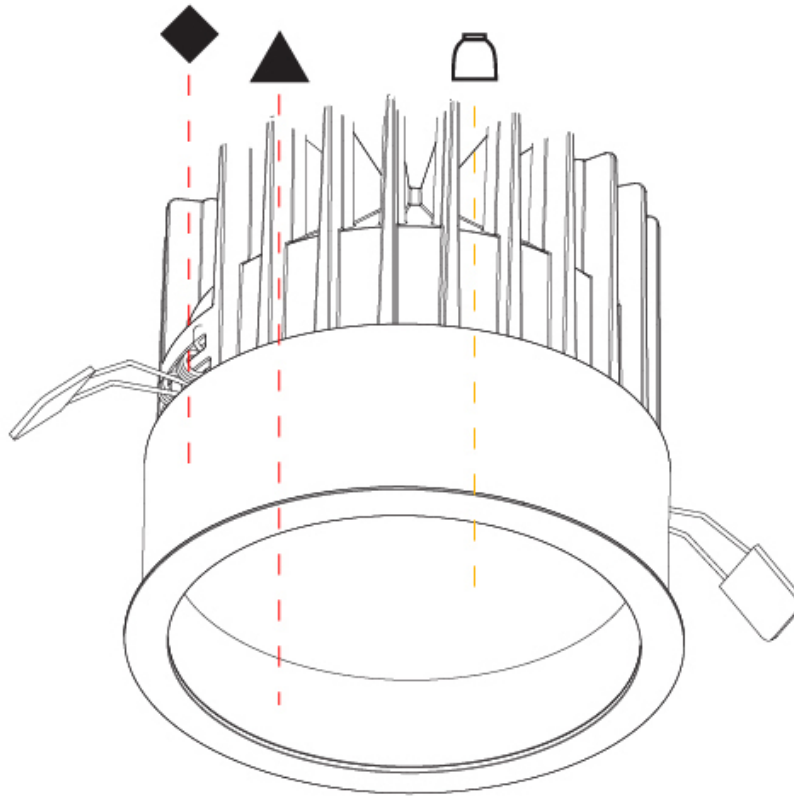

OIKO COMFORT RECESSED

A35722-

PROJECT _____

TYPE _____

SPECIFIER _____

QUANTITY _____

DATE _____

A