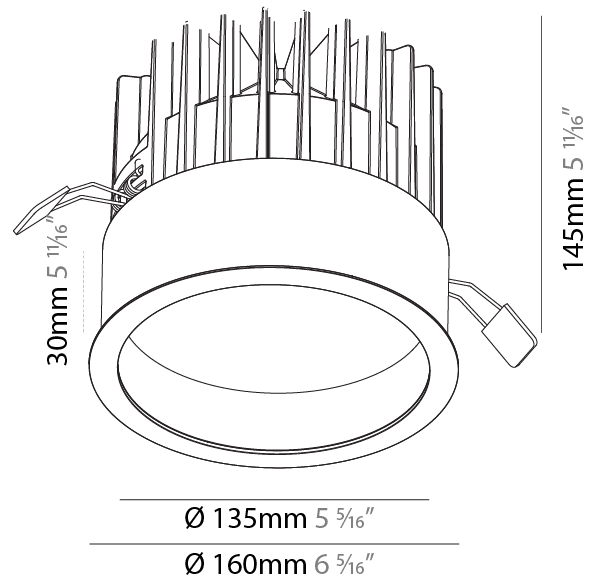

GENERAL

Series: Oiko
Subseries: Oiko Comfort
Brand: Prolicht
Division: Architectural
Mounting Type: Recessed
Mounting Location: Ceiling
Subcategory: Downlight

PHYSICAL

Shape: Round
Diameter (mm): 160
Diameter (in): 6 5/16
Height (mm): 145
Height (in): 5 11/16
Ceiling Thickness (mm): 10 / 12.5 / 15
Ceiling Thickness (in): 3/8 or 1/2 or 9/16
Min. Recessing Depth (mm): 150
Min. Recessing Depth (in): 5 7/8
Light Distribution: Downlight
Weight (kg): 1.224
Weight (lbs): 2.7
Fixture Finish: SSR / BKV / CWI / CRY / HAB / LAG / UFT / ITA / RUA / RUR / MIC / FTG / MYG / TWT / LOD / PUS / FRO / FUP / KIA / POP / BLS / SPG / MEY / GOH / GUM / CHC / COM / ABZ / JAG / OBR / MOS / ROR
Fixture Material: Aluminum Die Cast
Cut-out Measurements: D. - 155mm / 6 1/8"

ELECTRICAL

Lamp Type: LED (Zhaga Standard)
Input Wattage (W): 37.4
Total Output Wattage (W): 33.6 / 34.1
Dimming: Tri-Mode (Non-Dimming and Phase Dimming (120Vac only) and 0-10V Dimming)
Driver Included: No
Driver Location: Recessed Housing
Driver Type: Constant Current - Universal
Housing: See components
Input Voltage (V): 120 - 277
Constant Current (MA): 900

LED

Number of LEDs: 1
Color Temperature (°K): 3000 / 3500 / 4000
Max. Delivered Lumen (lm): 2940 / 3061 / 3123
CRI: >90 CRI
Lamp Life (hrs): 50000

OPTICAL

Reflector: 17 / 30 / 50

RATINGS AND CERTIFICATIONS

Certified By: Certified for North American Standards
IP rating: IP20