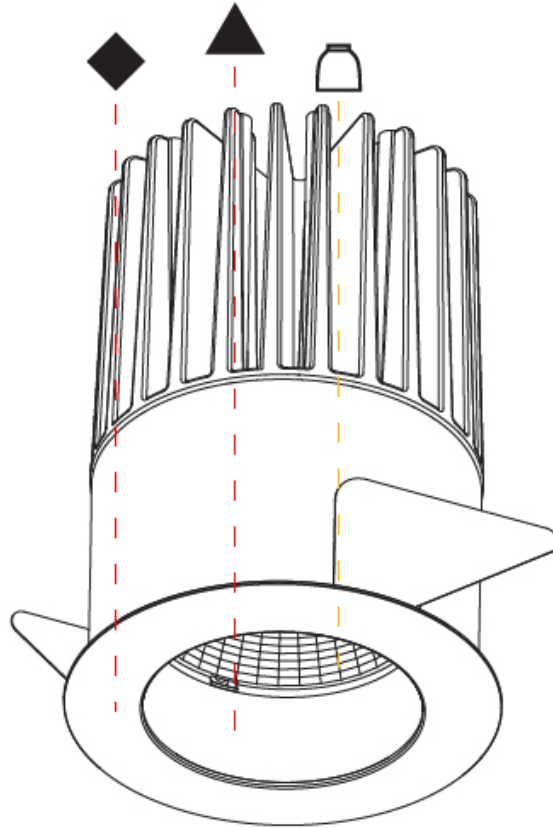

OIKO COMFORT RECESSED

A35724-

PROJECT _____

TYPE _____

SPECIFIER _____

QUANTITY _____

DATE _____