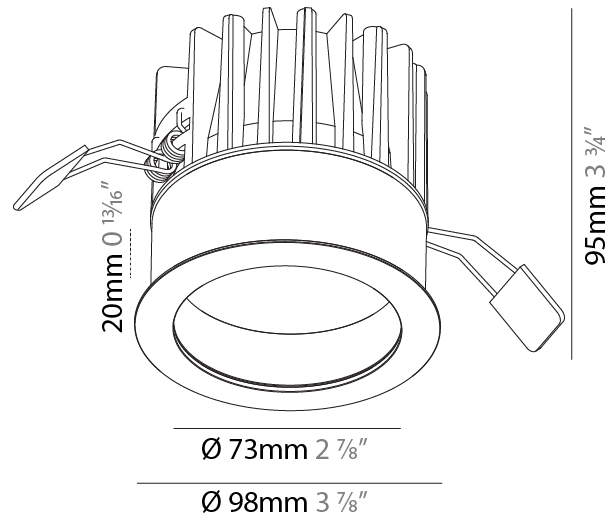

GENERAL

Series: Oiko
Subseries: Oiko Comfort
Brand: Prolicht
Division: Architectural
Mounting Type: Recessed
Mounting Location: Ceiling
Subcategory: Downlight

PHYSICAL

Shape: Round
Diameter (mm): 98
Diameter (in): 3 7/8
Height (mm): 95
Height (in): 3 3/4
Ceiling Thickness (mm): 10 / 12.5 / 15
Ceiling Thickness (in): 3/8 or 1/2 or 9/16
Min. Recessing Depth (mm): 110
Min. Recessing Depth (in): 4 5/16
Light Distribution: Downlight
Weight (kg): 0.452
Weight (lbs): 1
Fixture Finish: SSR / BKV / CWI / CRY / HAB / LAG / UFT / ITA / RUA / RUR / MIC / FTG / MYG / TWT / LOD / PUS / FRO / FUP / KIA / POP / BLS / SPG / MEY / GOH / GUM / CHC / COM / ABZ / JAG / OBR / MOS / ROR
Fixture Material: Aluminum Die Cast
Cut-out Measurements: D. - 92mm / 3 5/8"

ELECTRICAL

Lamp Type: LED (Zhaga Standard)
Input Wattage (W): 20.9
Total Output Wattage (W): 18.7
Dimming: Tri-Mode (Non-Dimming and Phase Dimming (120Vac only) and 0-10V Dimming)
Driver Included: No
Driver Location: Recessed Housing
Driver Type: Constant Current - Universal
Housing: See components
Input Voltage (V): 120 - 277
Constant Current (MA): 500

LED

Number of LEDs: 1
Color Temperature (°K): 2700 / 3000 / 3500 / 4000
Max. Delivered Lumen (lm): 1630 / 1670 / 1754 / 1790
Nominal Lumen (lm): 2360 / 2420 / 2548 / 2600
CRI: >90 CRI
Lamp Life (hrs): 50000

OPTICAL

Reflector°: 18 / 26 / 40

RATINGS AND CERTIFICATIONS

Certified By: Certified for North American Standards
IP rating: IP20