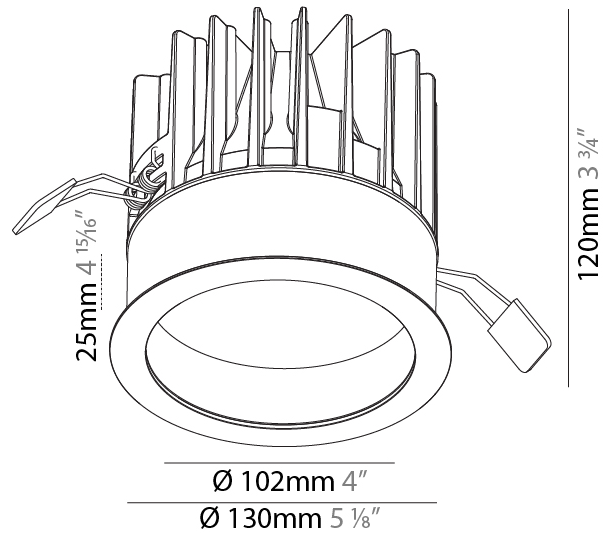

GENERAL

Series: Oiko
Subseries: Oiko Comfort
Brand: Prolicht
Division: Architectural
Mounting Type: Recessed
Mounting Location: Ceiling
Subcategory: Downlight

PHYSICAL

Shape: Round
Diameter (mm): 130
Diameter (in): 5 1/8
Height (mm): 120
Height (in): 4 3/4
Ceiling Thickness (mm): 10 / 12.5 / 15
Ceiling Thickness (in): 3/8 or 1/2 or 9/16
Min. Recessing Depth (mm): 130
Min. Recessing Depth (in): 5 1/8
Light Distribution: Downlight
Weight (kg): 0.82
Weight (lbs): 1.81
Fixture Finish: SSR / BKV / CWI / CRY / HAB / LAG / UFT / ITA / RUA / RUR / MIC / FTG / MYG / TWT / LOD / PUS / FRO / FUP / KIA / POP / BLS / SPG / MEY / GOH / GUM / CHC / COM / ABZ / JAG / OBR / MOS / ROR
Fixture Material: Aluminum Die Cast
Cut-out Measurements: D. - 130mm / 5 1/8"

ELECTRICAL

Lamp Type: LED (Zhaga Standard)
Input Wattage (W): 28.6
Total Output Wattage (W): 26
Dimming: Tri-Mode (Non-Dimming and Phase Dimming (120Vac only) and 0-10V Dimming)
Driver Included: No
Driver Location: Recessed Housing
Driver Type: Constant Current - Universal
Housing: See components
Input Voltage (V): 120 - 277
Constant Current (MA): 700

LED

Number of LEDs: 1
Color Temperature (°K): 2700 / 3000 / 3500 / 4000
Max. Delivered Lumen (lm): 2282 / 2340 / 2436 / 2486
Nominal Lumen (lm): 3210 / 3290 / 34459 / 3530
CRI: >90 CRI
Lamp Life (hrs): 50000

OPTICAL

Reflector°: 12 / 24 / 40

RATINGS AND CERTIFICATIONS

Certified By: Certified for North American Standards
IP rating: IP20