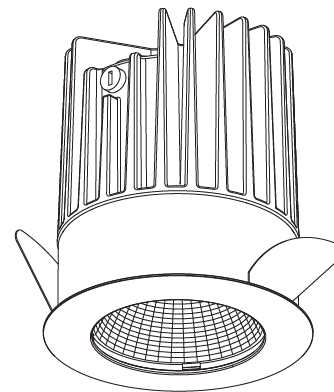

GENERAL

Series: Oiko
Subseries: Oiko Standard
Brand: Prolicht
Division: Architectural
Mounting Type: Recessed
Mounting Location: Ceiling
Subcategory: Downlight

PHYSICAL

Shape: Round
Diameter (mm): 64
Diameter (in): 2 1/2
Height (mm): 74
Height (in): 2 15/16
Ceiling Thickness (mm): 10 / 12.5 / 15
Ceiling Thickness (in): 3/8 or 1/2 or 9/16
Min. Recessing Depth (mm): 90
Min. Recessing Depth (in): 3 9/16
Light Distribution: Downlight
Weight (kg): 0.22
Weight (lbs): 0.49
Fixture Finish: SSR / BKV / CWI / CRY / HAB / LAG / UFT / ITA / RUA / RUR / MIC / FTG / MYG / TWT / LOD / PUS / FRO / FUP / KIA / POP / BLS / SPG / MEY / GOH / GUM / CHC / COM / ABZ / JAG / OBR / MOS / ROR
Fixture Material: Aluminum Die Cast
Cut-out Measurements: D. - 60mm / 2 3/8"

ELECTRICAL

Lamp Type: LED (Zhaga Standard)
Input Wattage (W): 14.3
Total Output Wattage (W): 13
Dimming: Tri-Mode (Non-Dimming and Phase Dimming (120Vac only) and 0-10V Dimming)
Driver Included: No
Driver Location: Remote
Driver Type: Constant Current - Universal
Driver Class: Class 2
Input Voltage (V): 120 - 277
Constant Current (MA): 350

LED

Number of LEDs: 1
Color Temperature (°K): 2700 / 3000 / 3500 / 4000
Max. Delivered Lumen (lm): 890 / 920 / 970 / 990
Nominal Lumen (lm): 1304 / 1352 / 1421 / 1450
CRI: >90 CRI
Lamp Life (hrs): 50000

OPTICAL

Reflector: 20 / 40 / 60

RATINGS AND CERTIFICATIONS

Certified By: Certified for North American Standards
IP rating: IP20

74mm 2 15/16"

Ø 41mm 1 5/8"

Ø 64mm 2 1/2"