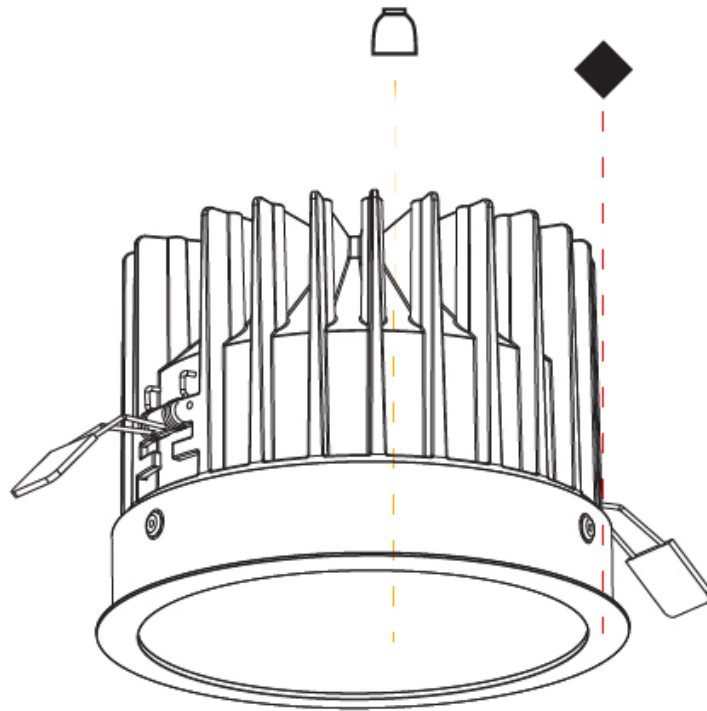

OIKO STANDARD RECESSED

A37870-

PROJECT	_____
TYPE	_____
SPECIFIER	_____
QUANTITY	_____
DATE	_____

A