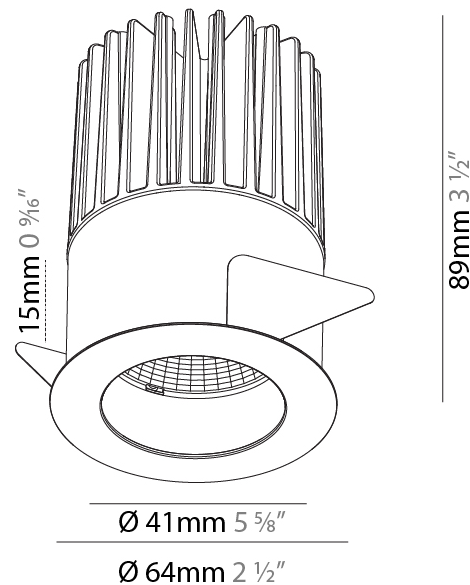

GENERAL

Series: Oiko
Subseries: Oiko Comfort
Brand: Prolicht
Division: Architectural
Mounting Type: Recessed
Mounting Location: Ceiling
Subcategory: Downlight

PHYSICAL

Shape: Round
Diameter (mm): 64
Diameter (in): 2 1/2
Height (mm): 89
Height (in): 3 1/2
Ceiling Thickness (mm): 10 / 12.5 / 15
Ceiling Thickness (in): 3/8 or 1/2 or 9/16
Min. Recessing Depth (mm): 100
Min. Recessing Depth (in): 3 15/16
Light Distribution: Downlight
Weight (kg): 0.253
Weight (lbs): 0.56
Fixture Finish: SSR / BKV / CWI / CRY / HAB / LAG / UFT / ITA / RUA / RUR / MIC / FTG / MYG / TWT / LOD / PUS / FRO / FUP / KIA / POP / BLS / SPG / MEY / GOH / GUM / CHC / COM / ABZ / JAG / OBR / MOS / ROR
Fixture Material: Aluminum Die Cast
Cut-out Measurements: D. - 60mm / 2 3/8"

ELECTRICAL

Lamp Type: LED (Zhaga Standard)
Input Wattage (W): 14.3
Total Output Wattage (W): 13
Dimming: Tri-Mode (Non-Dimming and Phase Dimming (120Vac only) and 0-10V Dimming)
Driver Included: No
Driver Location: Remote
Driver Type: Constant Current - Universal - Universal - Phase dimming @120Vac only
Driver Class: Class 2
Input Voltage (V): 120 - 277
Constant Current (MA): 350

LED

Number of LEDs: 1
Color Temperature (°K): 2700 / 3000 / 3500 / 4000
Max. Delivered Lumen (lm): 890 / 920 / 970 / 990
Nominal Lumen (lm): 1304 / 1352 / 1421 / 1450
CRI: >90 CRI
Lamp Life (hrs): 50000

OPTICAL

Reflector: 20 / 40 / 60

RATINGS AND CERTIFICATIONS

Certified By: Certified for North American Standards
IP rating: IP20