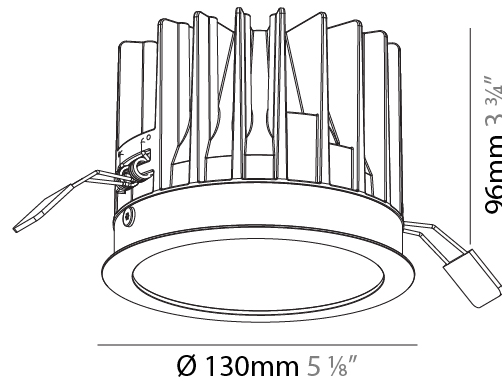

GENERAL

Series: Oiko
Subseries: Oiko Standard
Brand: Prolicht
Division: Architectural
Mounting Type: Recessed
Mounting Location: Ceiling
Subcategory: Downlight

PHYSICAL

Shape: Round
Diameter (mm): 130
Diameter (in): 5 1/8
Height (mm): 96
Height (in): 3 3/4
Ceiling Thickness (mm): 10 / 12.5 / 15
Ceiling Thickness (in): 3/8 or 1/2 or 9/16
Min. Recessing Depth (mm): 110
Min. Recessing Depth (in): 4 1/16
Light Distribution: Downlight
Weight (kg): 0.83
Weight (lbs): 1.83
Fixture Finish: SSR / BKV / CWI / CRY / HAB / LAG / UFT / ITA / RUA / RUR / MIC / FTG / MYG / TWT / LOD / PUS / FRO / FUP / KIA / POP / BLS / SPG / MEY / GOH / GUM / CHC / COM / ABZ / JAG / OBR / MOS / ROR
Fixture Material: Aluminum Die Cast
Cut-out Measurements: D. - 125mm / 4 15/16"

ELECTRICAL

Lamp Type: LED (Zhaga Standard)
Input Wattage (W): 28.6
Total Output Wattage (W): 26
Dimming: Tri-Mode (Non-Dimming and Phase Dimming (120Vac only) and 0-10V Dimming)
Driver Included: No
Driver Location: Recessed Housing
Driver Type: Constant Current - Universa
Housing: See components
Input Voltage (V): 120 - 277
Constant Current (MA): 700

LED

Number of LEDs: 1
Color Temperature (°K): 2700 / 3000 / 3500 / 4000
Max. Delivered Lumen (lm): Max 2830
Nominal Lumen (lm): 3210 / 3290 / 3459 / 3530
CRI: >90 CRI
Efficiency (%): 87 / 81 / 80
Lamp Life (hrs): 50000

OPTICAL

Reflector: 12 / 24 / 40

RATINGS AND CERTIFICATIONS

Certified By: Certified for North American Standards
IP rating: IP20