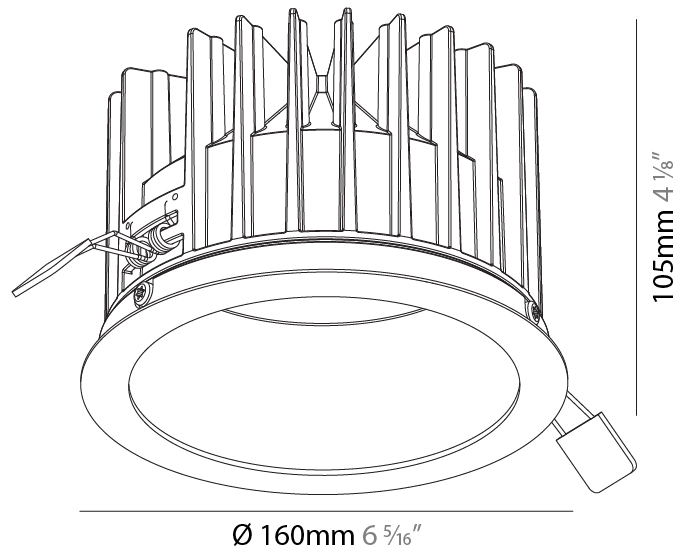

GENERAL

Series: Oiko
Subseries: Oiko Wide
Brand: Prolight
Division: Architectural
Mounting Type: Recessed
Mounting Location: Ceiling
Subcategory: Downlight

PHYSICAL

Shape: Round
Diameter (mm): 160
Diameter (in): 6 5/16
Height (mm): 105
Height (in): 4 1/8
Ceiling Thickness (mm): 10 / 12.5 / 15
Ceiling Thickness (in): 3/8 or 1/2 or 9/16
Min. Recessing Depth (mm): 120
Min. Recessing Depth (in): 4 3/4
Light Distribution: Downlight
Weight (kg): 0.936
Weight (lbs): 2.06
Fixture Finish: SSR / BKV / CWI / CRY / HAB / LAG / UFT / ITA / RUA / RUR / MIC / FTG / MYG / TWT / LOD / PUS / FRO / FUP / KIA / POP / BLS / SPG / MEY / GOH / GUM / CHC / COM / ABZ / JAG / OBR / MOS / ROR
Fixture Material: Aluminum Die Cast
Cut-out Measurements: D. - 155mm / 6 1/8"

ELECTRICAL

Lamp Type: LED (Zhaga Standard)
Input Wattage (W): 37.4
Total Output Wattage (W): 34
Dimming: Tri-Mode (Non-Dimming and Phase Dimming (120Vac only) and 0-10V Dimming)
Driver Included: No
Driver Location: Recessed Housing
Driver Type: Constant Current - Universal
Housing: See components
Input Voltage (V): 120 - 277
Constant Current (MA): 900

LED

Number of LEDs: 1
Color Temperature (°K): 3000 / 3500 / 4000
Max. Delivered Lumen (lm): 3490 / 2597 / 2650
Nominal Lumen (lm): 4309 / 3205 / 3270
CRI: >90 CRI
Lamp Life (hrs): 50000

OPTICAL

RATINGS AND CERTIFICATIONS

Certified By: Certified for North American Standards
IP rating: IP20