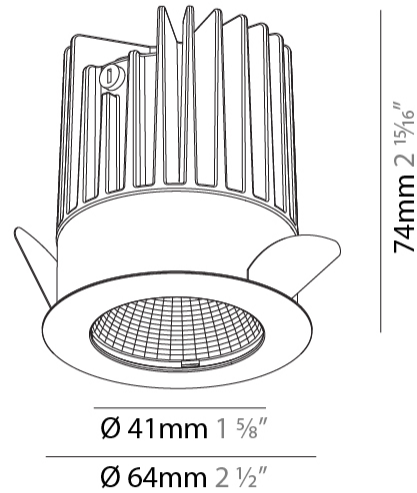

GENERAL

Series: Oiko
Subseries: Oiko Standard
Brand: Prolicht
Division: Architectural
Mounting Type: Recessed
Mounting Location: Ceiling
Subcategory: Downlight

PHYSICAL

Shape: Round
Diameter (mm): 64
Diameter (in): 2 1/2
Height (mm): 74
Height (in): 2 15/16
Ceiling Thickness (mm): 10 / 12.5 / 15
Ceiling Thickness (in): 3/8 or 1/2 or 9/16
Min. Recessing Depth (mm): 90
Min. Recessing Depth (in): 3 9/16
Light Distribution: Downlight
Weight (kg): 0.22
Weight (lbs): 0.49
Fixture Finish: SSR / BKV / CWI / CRY / HAB / LAG / UFT / ITA / RUA / RUR / MIC / FTG / MYG / TWT / LOD / PUS / FRO / FUP / KIA / POP / BLS / SPG / MEY / GOH / GUM / CHC / COM / ABZ / JAG / OBR / MOS / ROR
Fixture Material: Aluminum Die Cast
Cut-out Measurements: D. - 60mm / 2 3/8"

ELECTRICAL

Lamp Type: LED (Zhaga Standard)
Total Output Wattage (W): 15
Dimming: Dali Dimming
Driver Included: No
Driver Location: Remote
Driver Type: Constant Current - 120Vac
Input Voltage (V): 120
Constant Current (MA): 350

LED

Number of LEDs: 1
Color Temperature (°K): Warm Dim
Max. Delivered Lumen (lm): 760
Nominal Lumen (lm): 1140
CRI: >90 CRI
Lamp Life (hrs): 50000

OPTICAL

Reflector: 20 / 40 / 60

RATINGS AND CERTIFICATIONS

Certified By: Certified for North American Standards
IP rating: IP20