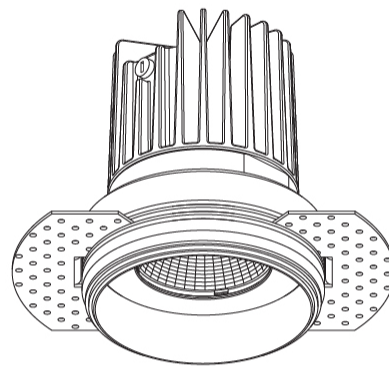

PHYSICAL

Shape: Round
Diameter (mm): 65
Diameter (in): 2 ⁹/₁₆
Height (mm): 90
Height (in): 3 ⁹/₁₆
Ceiling Thickness (mm): 10 / 12.5 / 15
Ceiling Thickness (in): 3/8 or 1/2 or 9/16
Min. Recessing Depth (mm): 110
Min. Recessing Depth (in): 4 ¹⁵/₁₆
Light Distribution: Downlight
Weight (kg): 0.312
Weight (lbs): 0.687
Fixture Finish: SSR / BKV / CWI / CRY / HAB / LAG / UFT / ITA / RUA / RUR / MIC / FTG / MYG / TWT / LOD / PUS / FRO / FUP / KIA / POP / BLS / SPG / MEY / GOH / GUM / CHC / COM / ABZ / JAG / OBR / MOS / ROR
Fixture Material: Aluminum Die Cast
Cut-out Measurements: 79mm / 3 1/8"

ELECTRICAL

Lamp Type: LED (Zhaga Standard)
Input Wattage (W): 15.5
Total Output Wattage (W): 14
Dimming: Tri-Mode (Non-Dimming and Phase Dimming (120Vac only) and 0-10V Dimming)
Driver Included: No
Driver Location: Recessed Housing
Driver Type: Constant Current - Universal
Driver Class: Class 2
Input Voltage (V): 120 - 277
Constant Current (MA): 500

LED

Color Temperature (°K): 2700 / 3000 / 3500 / 4000
Max. Delivered Lumen (lm): 930 / 960 / 1009 / 1030
Nominal Lumen (lm): 1386 / 1438 / 1511 / 1542
CRI: >90 CRI
Lamp Life (hrs): 50000
Upon Request: Special Color Temperature RGB-W Tunable White Special LED

OPTICAL

Reflector: 20 / 40 / 60
Adjustability: Fixed

RATINGS AND CERTIFICATIONS

Certified By: Certified for North American Standards
IP rating: IP44
Upon Request: Special Beam Angles

90mm 3 ⁹/₁₆"

Ø 65mm 2 ⁹/₁₆"

Ø 115mm 4 ¹/₂"