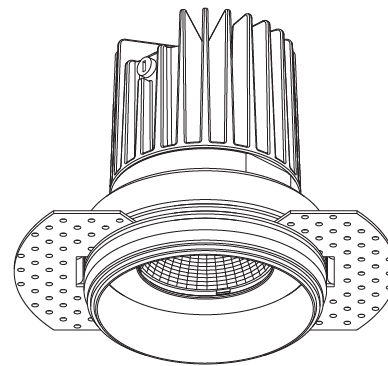

GENERAL

Series: Oiko
Subseries: Oiko Standard
Brand: Prolicht
Division: Architectural
Mounting Type: Trimless
Mounting Location: Ceiling
Subcategory: Downlight

PHYSICAL

Shape: Round
Diameter (mm): 65
Diameter (in): 2 9/16
Height (mm): 90
Height (in): 3 9/16
Ceiling Thickness (mm): 10 / 12.5 / 15 / 25
Ceiling Thickness (in): 3/8 or 1/2 or 9/16 or 1
Min. Recessing Depth (mm): 110
Min. Recessing Depth (in): 4 5/16
Light Distribution: Downlight
Weight (kg): 0.313
Weight (lbs): 0.690
Fixture Finish: SSR / BKV / CWI / CRY / HAB / LAG / UFT / ITA / RUA / RUR / MIC / FTG / MYG / TWT / LOD / PUS / FRO / FUP / KIA / POP / BLS / SPG / MEY / GOH / GUM / CHC / COM / ABZ / JAG / OBR / MOS / ROR
Fixture Material: Aluminum Die Cast
Cut-out Measurements: 79mm / 3 1/8"
Upon Request: Unique Sizes Unique Ceiling Thickness

ELECTRICAL

Lamp Type: LED (Zhaga Standard)
Input Wattage (W): 16.5
Total Output Wattage (W): 14.7
Dimming: Dali Dimming
Driver Included: No
Driver Location: Recessed Housing
Driver Type: Constant Current - 120Vac
Driver Class: Class 2
Input Voltage (V): 120 - 277
Constant Current (MA): 350

LED

Color Temperature (°K): Warm Dim
Max. Delivered Lumen (lm): 770
CRI: >90 CRI
Lamp Life (hrs): 50000
Upon Request: Special Color Temperature RGB-W Tunable White
Special LED

OPTICAL

Reflector: 20 / 40 / 60
Upon Request: Special Beam Angles

RATINGS AND CERTIFICATIONS

Certified By: Certified for North American Standards
IP rating: IP20

90mm 3 9/16"

Ø 65mm 2 9/16"

Ø 115mm 4 1/2"