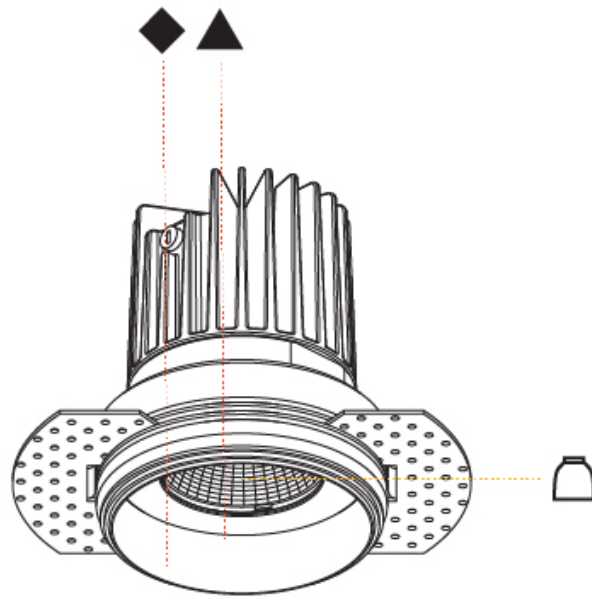

OIKO STANDARD TRIMLESS

A35428-

PROJECT

TYPE

SPECIFIER

QUANTITY

DATE