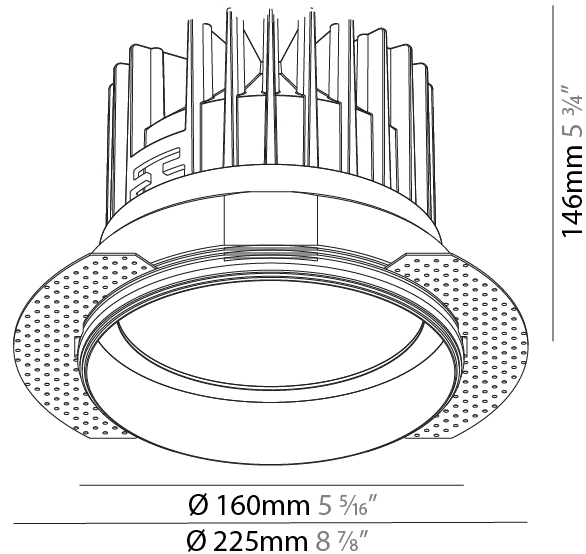

PHYSICAL

Shape: Round
Diameter (mm): 160
Diameter (in): 6 5/16
Height (mm): 146
Height (in): 5 3/4
Ceiling Thickness (mm): 10 / 12.5 / 15
Ceiling Thickness (in): 3/8 or 1/2 or 9/16
Min. Recessing Depth (mm): 160
Min. Recessing Depth (in): 6 5/16
Light Distribution: Downlight
Weight (kg): 1.282
Weight (lbs): 2.826
Fixture Finish: SSR / BKV / CWI / CRY / HAB / UFT / ITA / RUA / FTG / MYG / LOD / PUS / FRO / FUP / KIA / POP / BLS / SPG / MEY / GOH / GUM / CHC / COM / ABZ / JAG / OBR / MOS / ROR
Fixture Material: Aluminum Die Cast
Cut-out Measurements: 172mm / 6 3/4"
Upon Request: Unique Sizes Unique Ceiling Thickness

ELECTRICAL

Lamp Type: LED (Zhaga Standard)
Input Wattage (W): 37.4
Total Output Wattage (W): 33.6 / 34.1
Dimming: Tri-Mode (Non-Dimming and Phase Dimming (120Vac only) and 0-10V Dimming)
Driver Included: No
Driver Location: Recessed Housing
Driver Type: Constant Current - Universal
Driver Class: Class 2
Housing: See components
Input Voltage (V): 120 - 277
Constant Current (MA): 900

LED

Color Temperature (°K): 2700 / 3000 / 3500 / 4000
Max. Delivered Lumen (lm): 2940 / 3123
CRI: >90 CRI
Lamp Life (hrs): 50000
Upon Request: Special Color Temperature RGB-W Tunable White Special LED

OPTICAL

Reflector°: 17 / 30 / 50
Upon Request: Special Beam Angles

RATINGS AND CERTIFICATIONS

Certified By: Certified for North American Standards
IP rating: IP20