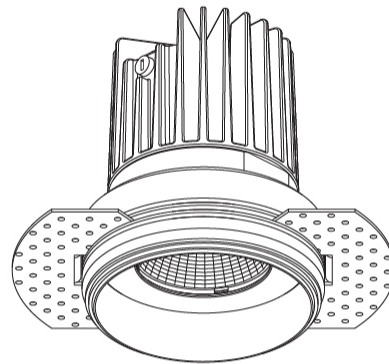

PHYSICAL

Shape: Round
Diameter (mm): 65
Diameter (in): 2 ⁹/₁₆
Height (mm): 90
Height (in): 3 ⁹/₁₆
Ceiling Thickness (mm): 10 / 12.5 / 15
Ceiling Thickness (in): 3/8 or 1/2 or 9/16
Min. Recessing Depth (mm): 110
Min. Recessing Depth (in): 4 ¹⁵/₁₆
Light Distribution: Downlight
Weight (kg): 0.312
Weight (lbs): 0.687
Fixture Finish: SSR / BKV / CWI / CRY / HAB / UFT / ITA / RUA / FTG / MYG / LOD / PUS / FRO / FUP / KIA / POP / BLS / SPG / MEY / GOH / GUM / CHC / COM / ABZ / JAG / OBR / MOS / ROR
Fixture Material: Aluminum Die Cast
Cut-out Measurements: 79mm / 3 1/8"

ELECTRICAL

Lamp Type: LED (Zhaga Standard)
Input Wattage (W): 15.5
Total Output Wattage (W): 14
Dimming: Tri-Mode (Non-Dimming and Phase Dimming (120Vac only) and 0-10V Dimming)
Driver Included: No
Driver Location: Recessed Housing
Driver Type: Constant Current - Universal
Driver Class: Class 2
Input Voltage (V): 120 - 277
Constant Current (MA): 500

LED

Color Temperature (°K): 2700 / 3000 / 3500 / 4000
Max. Delivered Lumen (lm): 930 / 960 / 1009 / 1030
Nominal Lumen (lm): 1386 / 1438 / 1511 / 1542
CRI: >90 CRI
Lamp Life (hrs): 50000
Upon Request: Special Color Temperature RGB-W Tunable White Special LED

OPTICAL

Reflector: 20 / 40 / 60
Adjustability: Fixed

RATINGS AND CERTIFICATIONS

Certified By: Certified for North American Standards
IP rating: IP44
Upon Request: Special Beam Angles

90mm 3 ⁹/₁₆"

Ø 65mm 2 ⁹/₁₆"

Ø 115mm 4 ¹/₂"

110mm
4 ³/₁₆"

79mm
3 ¹/₄"

10 | 12 ¹/₂ | 15
³/₁₆" | ¹/₂" | ⁹/₁₆"