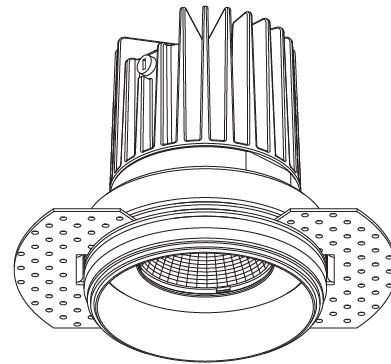

GENERAL

Series: Oiko
Subseries: Oiko Standard
Brand: Prolicht
Division: Architectural
Mounting Type: Trimless
Mounting Location: Ceiling
Subcategory: Downlight

PHYSICAL

Shape: Round
Diameter (mm): 65
Diameter (in): 2 5/16
Height (mm): 90
Height (in): 3 9/16
Ceiling Thickness (mm): 10 / 12.5 / 15 / 25
Ceiling Thickness (in): 3/8 or 1/2 or 9/16 or 1
Min. Recessing Depth (mm): 110
Min. Recessing Depth (in): 4 5/16
Light Distribution: Downlight
Weight (kg): 0.313
Weight (lbs): 0.690
Fixture Finish: SSR / BKV / CWI / CRY / HAB / UFT / ITA / RUA / FTG / MYG / LOD / PUS / FRO / FUP / KIA / POP / BLS / SPG / MEY / GOH / GUM / CHC / COM / ABZ / JAG / OBR / MOS / ROR
Fixture Material: Aluminum Die Cast
Cut-out Measurements: 79mm / 3 1/8"
Upon Request: Unique Sizes Unique Ceiling Thickness

ELECTRICAL

Lamp Type: LED (Zhaga Standard)
Input Wattage (W): 16.5
Total Output Wattage (W): 14.7
Dimming: Dali Dimming
Driver Included: No
Driver Location: Recessed Housing
Driver Type: Constant Current - 120Vac
Driver Class: Class 2
Input Voltage (V): 120 - 277
Constant Current (MA): 350

LED

Color Temperature (°K): Warm Dim
Max. Delivered Lumen (lm): 770
CRI: >90 CRI
Lamp Life (hrs): 50000
Upon Request: Special Color Temperature RGB-W Tunable White
Special LED

OPTICAL

Reflector: 20 / 40 / 60
Upon Request: Special Beam Angles

RATINGS AND CERTIFICATIONS

Certified By: Certified for North American Standards
IP rating: IP20

90mm 3 9/16"

Ø 65mm 2 5/16"

Ø 115mm 4 1/2"