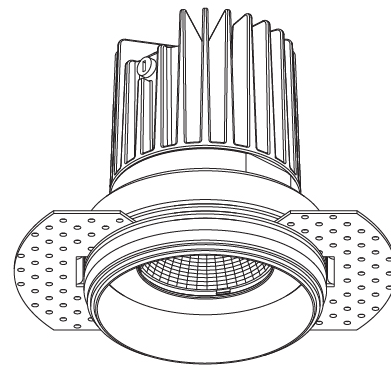

Series: Oiko
Subseries: Oiko Standard
Brand: Prolicht
Division: Architectural
Mounting Type: Trimless
Mounting Location: Ceiling
Subcategory: Downlight

PHYSICAL

Shape: Round
Diameter (mm): 65
Diameter (in): 2 5/16
Height (mm): 90
Height (in): 3 9/16
Ceiling Thickness (mm): 10 / 12.5 / 15 / 25
Ceiling Thickness (in): 3/8 or 1/2 or 9/16 or 1
Min. Recessing Depth (mm): 110
Min. Recessing Depth (in): 4 5/16
Light Distribution: Downlight
Weight (kg): 0.313
Weight (lbs): 0.690
Fixture Finish: SSR / BKV / CWI / CRY / HAB / UFT / ITA / RUA / FTG / MYG / LOD / PUS / FRO / FUP / KIA / POP / BLS / SPG / MEY / GOH / GUM / CHC / COM / ABZ / JAG / OBR / MOS / ROR
Fixture Material: Aluminum Die Cast
Cut-out Measurements: 79mm / 3 1/8"
Upon Request: Unique Sizes Unique Ceiling Thickness

ELECTRICAL

Lamp Type: LED (Zhaga Standard)
Input Wattage (W): 16.5
Total Output Wattage (W): 14.7
Dimming: Dali Dimming
Driver Included: No
Driver Location: Recessed Housing
Driver Type: Constant Current - 120Vac
Driver Class: Class 2
Input Voltage (V): 120 - 277
Constant Current (MA): 350

LED

Color Temperature (°K): Warm Dim
Max. Delivered Lumen (lm): 770
CRI: >90 CRI
Lamp Life (hrs): 50000
Upon Request: Special Color Temperature RGB-W Tunable White
Special LED

OPTICAL

Reflector: 20 / 40 / 60
Upon Request: Special Beam Angles

RATINGS AND CERTIFICATIONS

Certified By: Certified for North American Standards
IP rating: IP20

PROJECT
TYPE
SPECIFIER
QUANTITY
DATE

90mm 3 9/16"

Ø 65mm 2 5/16"

Ø 115mm 4 1/2"