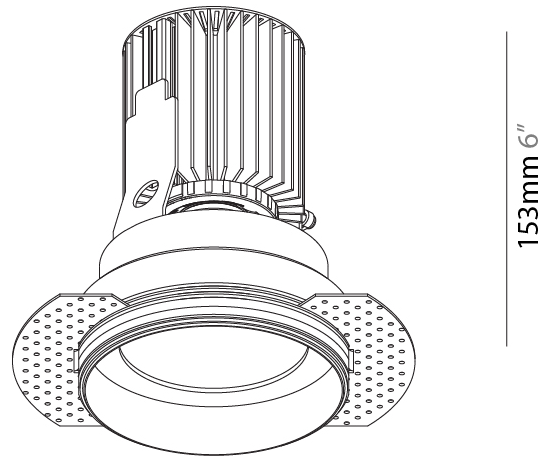

PHYSICAL

Shape: Round
Diameter (mm): 100
Diameter (in): 3 15/16
Height (mm): 153
Height (in): 6
Ceiling Thickness (mm): 10 / 12.5 / 15
Ceiling Thickness (in): 3/8 or 1/2 or 9/16
Min. Recessing Depth (mm): 170
Min. Recessing Depth (in): 6 11/16
Light Distribution: Downlight
Weight (kg): 0.6
Weight (lbs): 1.322
Fixture Finish: SSR / BKV / CWI / CRY / HAB / UFT / ITA / RUA / FTG / MYG / LOD / PUS / FRO / FUP / KIA / POP / BLS / SPG / MEY / GOH / GUM / CHC / COM / ABZ / JAG / OBR / MOS / ROR
Fixture Material: Aluminum Die Cast
Cut-out Measurements: 111mm / 4 3/8" Diameter
Upon Request: Unique Sizes Unique Ceiling Thickness

ELECTRICAL

Lamp Type: LED (Zhaga Standard)
Input Wattage (W): 20.9
Total Output Wattage (W): 18.7
Dimming: Tri-Mode (Non-Dimming and Phase Dimming (120Vac only) and 0-10V Dimming)
Driver Included: No
Driver Location: Recessed Housing
Driver Type: Constant Current - Universal
Driver Class: Class 2
Housing: See components
Input Voltage (V): 120 - 277
Constant Current (MA): 500

LED

Color Temperature (°K): 2700 / 3000 / 3500 / 4000
Max. Delivered Lumen (lm): 1630 / 1670 / 1754 / 1790
CRI: >90 CRI
Lamp Life (hrs): 50000
Upon Request: Special Color Temperature RGB-W Tunable White Special LED

OPTICAL

Reflector°: 18 / 26 / 40

RATINGS AND CERTIFICATIONS

Certified By: Certified for North American Standards
IP rating: IP20

Ø 100mm 3 15/16"
Ø 155mm 6 1/8"