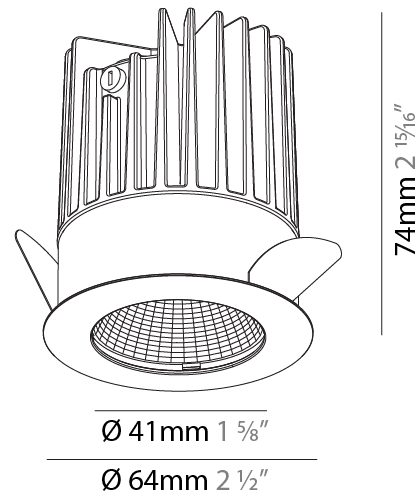

GENERAL

Series: Oiko
Subseries: Oiko Standard
Brand: Prolicht
Division: Architectural
Mounting Type: Recessed
Mounting Location: Ceiling
Subcategory: Downlight

PHYSICAL

Shape: Round
Diameter (mm): 64
Diameter (in): 2 1/2
Height (mm): 74
Height (in): 2 15/16
Ceiling Thickness (mm): 10 / 12.5 / 15
Ceiling Thickness (in): 3/8 or 1/2 or 9/16
Min. Recessing Depth (mm): 90
Min. Recessing Depth (in): 3 9/16
Light Distribution: Downlight
Weight (kg): 0.22
Weight (lbs): 0.49
Fixture Finish: SSR / BKV / CWI / CRY / HAB / UFT / ITA / RUA / FTG / MYG / LOD / PUS / FRO / FUP / KIA / POP / BLS / SPG / MEY / GOH / GUM / CHC / COM / ABZ / JAG / OBR / MOS / ROR
Fixture Material: Aluminum Die Cast
Cut-out Measurements: D. - 60mm / 2 3/8"

ELECTRICAL

Lamp Type: LED (Zhaga Standard)
Total Output Wattage (W): 15
Dimming: Dali Dimming
Driver Included: No
Driver Location: Remote
Driver Type: Constant Current - 120Vac
Input Voltage (V): 120
Constant Current (MA): 350

LED

Number of LEDs: 1
Color Temperature (°K): Warm Dim
Max. Delivered Lumen (lm): 760
Nominal Lumen (lm): 1140
CRI: >90 CRI
Lamp Life (hrs): 50000

OPTICAL

Reflector: 20 / 40 / 60

RATINGS AND CERTIFICATIONS

Certified By: Certified for North American Standards
IP rating: IP20

PROJECT	_____
TYPE	_____
SPECIFIER	_____
QUANTITY	_____
DATE	_____