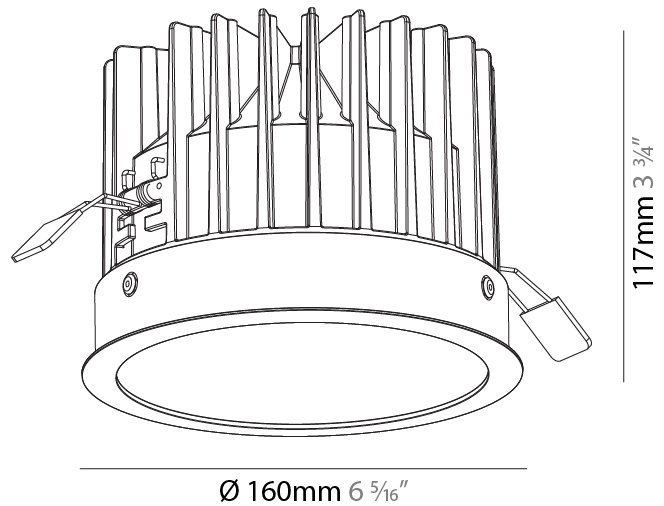

GENERAL

Series: Oiko
Subseries: Oiko Standard
Brand: Prolicht
Division: Architectural
Mounting Type: Recessed
Mounting Location: Ceiling
Subcategory: Downlight

PHYSICAL

Shape: Round
Diameter (mm): 160
Diameter (in): 6 ⁵/₁₆
Height (mm): 117
Height (in): 4 ⁵/₈
Ceiling Thickness (mm): 10 / 12.5 / 15
Ceiling Thickness (in): 3/8 or 1/2 or 9/16
Min. Recessing Depth (mm): 130
Min. Recessing Depth (in): 5 ¹/₈
Light Distribution: Downlight
Weight (kg): 0.98
Weight (lbs): 2.16
Fixture Finish: SSR / BKV / CWI / CRY / HAB / UFT / ITA / RUA / FTG / MYG / LOD / PUS / FRO / FUP / KIA / POP / BLS / SPG / MEY / GOH / GUM / CHC / COM / ABZ / JAG / OBR / MOS / ROR
Fixture Material: Aluminum Die Cast
Cut-out Measurements: D. - 155mm / 6 1/8"

ELECTRICAL

Lamp Type: LED (Zhaga Standard)
Input Wattage (W): 36.4
Total Output Wattage (W): 34
Dimming: Tri-Mode (Non-Dimming and Phase Dimming (120Vac only) and 0-10V Dimming)
Driver Included: No
Driver Location: Recessed Housing
Driver Type: Constant Current - Universal
Housing: See components
Input Voltage (V): 120 - 277
Constant Current (MA): 1050

LED

Number of LEDs: 1
Color Temperature (°K): 3000 / 3500 / 4000
Max. Delivered Lumen (lm): 2940 / 3061 / 3123
CRI: >90 CRI
Efficiency (%): 81 / 80 / 75
Lamp Life (hrs): 50000

OPTICAL

Reflector°: 17 / 30 / 50

RATINGS AND CERTIFICATIONS

Certified By: Certified for North American Standards
IP rating: IP20