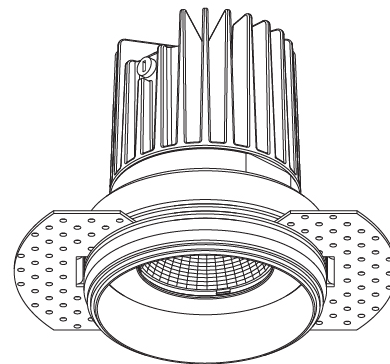

GENERAL

Series: Oiko
Subseries: Oiko Standard
Brand: Prolicht
Division: Architectural
Mounting Type: Trimless
Mounting Location: Ceiling
Subcategory: Downlight

PHYSICAL

Shape: Round
Diameter (mm): 65
Diameter (in): 2 5/16
Height (mm): 90
Height (in): 3 5/16
Ceiling Thickness (mm): 10 / 12.5 / 15 / 25
Ceiling Thickness (in): 3/8 or 1/2 or 9/16 or 1
Min. Recessing Depth (mm): 110
Min. Recessing Depth (in): 4 3/16
Light Distribution: Downlight
Weight (kg): 0.313
Weight (lbs): 0.690
Fixture Finish: SSR / BKV / CWI / CRY / HAB / UFT / ITA / RUA / FTG / MYG / LOD / PUS / FRO / FUP / KIA / POP / BLS / SPG / MEY / GOH / GUM / CHC / COM / ABZ / JAG / OBR / MOS / ROR
Fixture Material: Aluminum Die Cast
Cut-out Measurements: 79mm / 3 1/8"
Upon Request: Unique Sizes Unique Ceiling Thickness

ELECTRICAL

Lamp Type: LED (Zhaga Standard)
Input Wattage (W): 16.5
Total Output Wattage (W): 14.7
Dimming: Dali Dimming
Driver Included: No
Driver Location: Recessed Housing
Driver Type: Constant Current - 120Vac
Driver Class: Class 2
Input Voltage (V): 120 - 277
Constant Current (MA): 350

LED

Color Temperature (°K): Warm Dim
Max. Delivered Lumen (lm): 770
CRI: >90 CRI
Lamp Life (hrs): 50000
Upon Request: Special Color Temperature RGB-W Tunable White Special LED

OPTICAL

Reflector: 20 / 40 / 60
Upon Request: Special Beam Angles

RATINGS AND CERTIFICATIONS

Certified By: Certified for North American Standards
IP rating: IP20

90mm 3 5/16"

Ø 65mm 2 5/16"

Ø 115mm 4 1/2"

110mm
4 3/16"

79mm
3 1/8"

10 | 12 1/2 | 15
3/16" | 1/2" | 9/16"