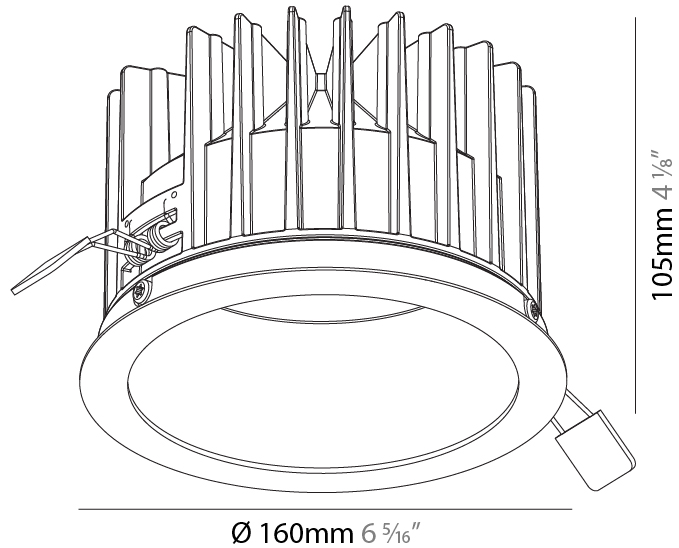

GENERAL

Series: Oiko
Subseries: Oiko Wide
Brand: Prolight
Division: Architectural
Mounting Type: Recessed
Mounting Location: Ceiling
Subcategory: Downlight

PHYSICAL

Shape: Round
Diameter (mm): 160
Diameter (in): 6 5/16
Height (mm): 105
Height (in): 4 1/8
Ceiling Thickness (mm): 10 / 12.5 / 15
Ceiling Thickness (in): 3/8 or 1/2 or 9/16
Min. Recessing Depth (mm): 120
Min. Recessing Depth (in): 4 3/4
Light Distribution: Downlight
Weight (kg): 0.936
Weight (lbs): 2.06
Fixture Finish: SSR / BKV / CWI / CRY / HAB / UFT / ITA / RUA / FTG / MYG / LOD / PUS / FRO / FUP / KIA / POP / BLS / SPG / MEY / GOH / GUM / CHC / COM / ABZ / JAG / OBR / MOS / ROR
Fixture Material: Aluminum Die Cast
Cut-out Measurements: D. - 155mm / 6 1/8"

ELECTRICAL

Lamp Type: LED (Zhaga Standard)
Input Wattage (W): 37.4
Total Output Wattage (W): 34
Dimming: Tri-Mode (Non-Dimming and Phase Dimming (120Vac only) and 0-10V Dimming)
Driver Included: No
Driver Location: Recessed Housing
Driver Type: Constant Current - Universal
Housing: See components
Input Voltage (V): 120 - 277
Constant Current (MA): 900

LED

Number of LEDs: 1
Color Temperature (°K): 3000 / 3500 / 4000
Max. Delivered Lumen (lm): 3490 / 2597 / 2650
Nominal Lumen (lm): 4309 / 3205 / 3270
CRI: >90 CRI
Lamp Life (hrs): 50000

OPTICAL

RATINGS AND CERTIFICATIONS

Certified By: Certified for North American Standards
IP rating: IP20