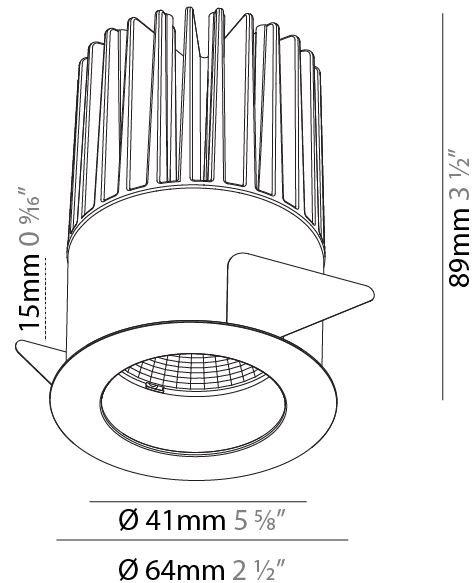

GENERAL

Series: Oiko
Subseries: Oiko Comfort
Brand: Prolicht
Division: Architectural
Mounting Type: Recessed
Mounting Location: Ceiling
Subcategory: Downlight

PHYSICAL

Shape: Round
Diameter (mm): 64
Diameter (in): 2 1/2
Height (mm): 89
Height (in): 3 1/2
Ceiling Thickness (mm): 10 / 12.5 / 15
Ceiling Thickness (in): 3/8 or 1/2 or 9/16
Min. Recessing Depth (mm): 100
Min. Recessing Depth (in): 3 15/16
Light Distribution: Downlight
Weight (kg): 0.253
Weight (lbs): 0.56
Fixture Finish: SSR / BKV / CWI / CRY / HAB / UFT / ITA / RUA / FTG / MYG / LOD / PUS / FRO / FUP / KIA / POP / BLS / SPG / MEY / GOH / GUM / CHC / COM / ABZ / JAG / OBR / MOS / ROR
Fixture Material: Aluminum Die Cast
Cut-out Measurements: D. - 60mm / 2 3/8"

ELECTRICAL

Lamp Type: LED (Zhaga Standard)
Input Wattage (W): 14.3
Total Output Wattage (W): 13
Dimming: Tri-Mode (Non-Dimming and Phase Dimming (120Vac only) and 0-10V Dimming)
Driver Included: No
Driver Location: Remote
Driver Type: Constant Current - Universal - Universal - Phase dimming @120Vac only
Driver Class: Class 2
Input Voltage (V): 120 - 277
Constant Current (MA): 350

LED

Number of LEDs: 1
Color Temperature (°K): 2700 / 3000 / 3500 / 4000
Max. Delivered Lumen (lm): 890 / 920 / 970 / 990
Nominal Lumen (lm): 1304 / 1352 / 1421 / 1450
CRI: >90 CRI
Lamp Life (hrs): 50000

OPTICAL

Reflector: 20 / 40 / 60

RATINGS AND CERTIFICATIONS

Certified By: Certified for North American Standards
IP rating: IP20