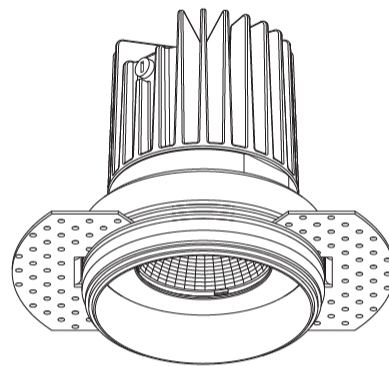

PHYSICAL

Shape: Round
Diameter (mm): 65
Diameter (in): 2 ⁹/₁₆
Height (mm): 90
Height (in): 3 ⁹/₁₆
Ceiling Thickness (mm): 10 / 12.5 / 15
Ceiling Thickness (in): 3/8 or 1/2 or 9/16
Min. Recessing Depth (mm): 110
Min. Recessing Depth (in): 4 ¹⁵/₁₆
Light Distribution: Downlight
Weight (kg): 0.312
Weight (lbs): 0.687
Fixture Finish: SSR / BKV / CWI / CRY / HAB / UFT / ITA / RUA / FTG / MYG / LOD / PUS / FRO / FUP / KIA / POP / BLS / SPG / MEY / GOH / GUM / CHC / COM / ABZ / JAG / OBR / MOS / ROR
Fixture Material: Aluminum Die Cast
Cut-out Measurements: 79mm / 3 1/8"

ELECTRICAL

Lamp Type: LED (Zhaga Standard)
Input Wattage (W): 15.5
Total Output Wattage (W): 14
Dimming: Tri-Mode (Non-Dimming and Phase Dimming (120Vac only) and 0-10V Dimming)
Driver Included: No
Driver Location: Recessed Housing
Driver Type: Constant Current - Universal
Driver Class: Class 2
Input Voltage (V): 120 - 277
Constant Current (MA): 500

LED

Color Temperature (°K): 2700 / 3000 / 3500 / 4000
Max. Delivered Lumen (lm): 930 / 960 / 1009 / 1030
Nominal Lumen (lm): 1386 / 1438 / 1511 / 1542
CRI: >90 CRI
Lamp Life (hrs): 50000
Upon Request: Special Color Temperature RGB-W Tunable White Special LED

OPTICAL

Reflector: 20 / 40 / 60
Adjustability: Fixed

RATINGS AND CERTIFICATIONS

Certified By: Certified for North American Standards
IP rating: IP44
Upon Request: Special Beam Angles

90mm 3 ⁹/₁₆"

Ø 65mm 2 ⁹/₁₆"

Ø 115mm 4 ¹/₂"