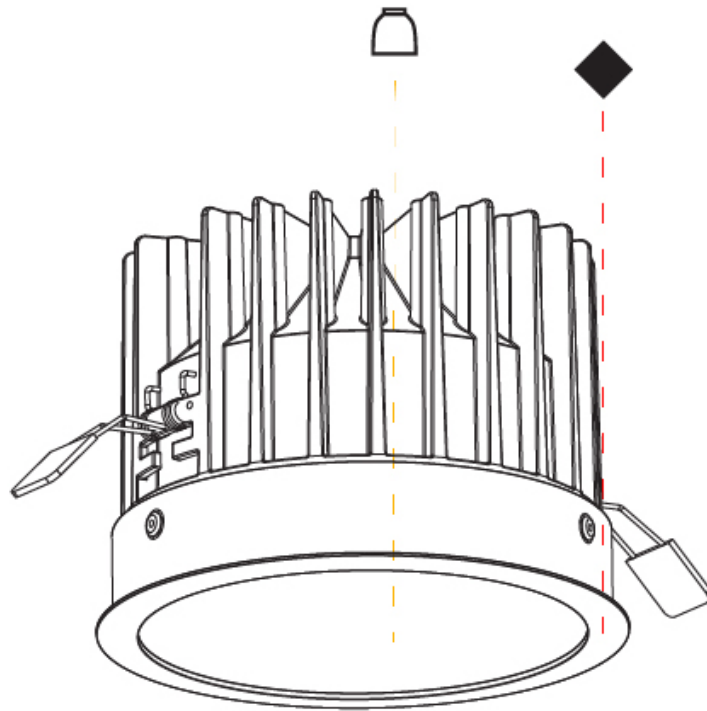

OIKO STANDARD RECESSED

A37870-

PROJECT _____

TYPE _____

SPECIFIER _____

QUANTITY _____

DATE _____

A