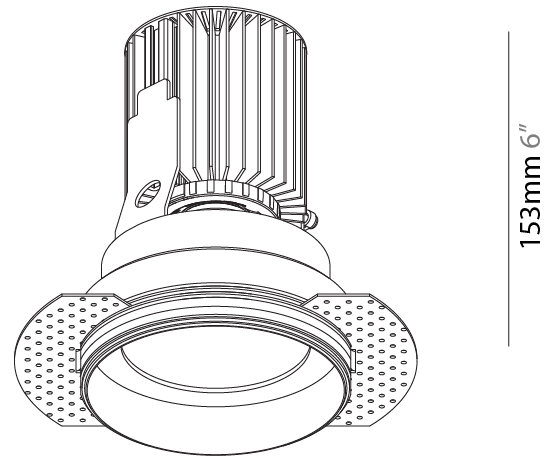

PHYSICAL

Shape: Round
Diameter (mm): 100
Diameter (in): 3 ¹⁵/₁₆
Height (mm): 153
Height (in): 6
Ceiling Thickness (mm): 10 / 12.5 / 15
Ceiling Thickness (in): 3/8 or 1/2 or 9/16
Min. Recessing Depth (mm): 170
Min. Recessing Depth (in): 6 ¹¹/₁₆
Light Distribution: Downlight
Weight (kg): 0.6
Weight (lbs): 1.322
Fixture Finish: SSR / BKV / CWI / CRY / HAB / UFT / ITA / RUA / FTG / MYG / LOD / PUS / FRO / FUP / KIA / POP / BLS / SPG / MEY / GOH / GUM / CHC / COM / ABZ / JAG / OBR / MOS / ROR
Fixture Material: Aluminum Die Cast
Cut-out Measurements: 111mm / 4 3/8" Diameter
Upon Request: Unique Sizes Unique Ceiling Thickness

ELECTRICAL

Lamp Type: LED (Zhaga Standard)
Input Wattage (W): 20.9
Total Output Wattage (W): 18.7
Dimming: Tri-Mode (Non-Dimming and Phase Dimming (120Vac only) and 0-10V Dimming)
Driver Included: No
Driver Location: Recessed Housing
Driver Type: Constant Current - Universal
Driver Class: Class 2
Housing: See components
Input Voltage (V): 120 - 277
Constant Current (MA): 500

LED

Color Temperature (°K): 2700 / 3000 / 3500 / 4000
Max. Delivered Lumen (lm): 1630 / 1670 / 1754 / 1790
CRI: >90 CRI
Lamp Life (hrs): 50000
Upon Request: Special Color Temperature RGB-W Tunable White Special LED

OPTICAL

Reflector: 18 / 26 / 40

RATINGS AND CERTIFICATIONS

Certified By: Certified for North American Standards
IP rating: IP20

Ø 100mm 3 ¹⁵/₁₆"

Ø 155mm 6 ¹/₈"