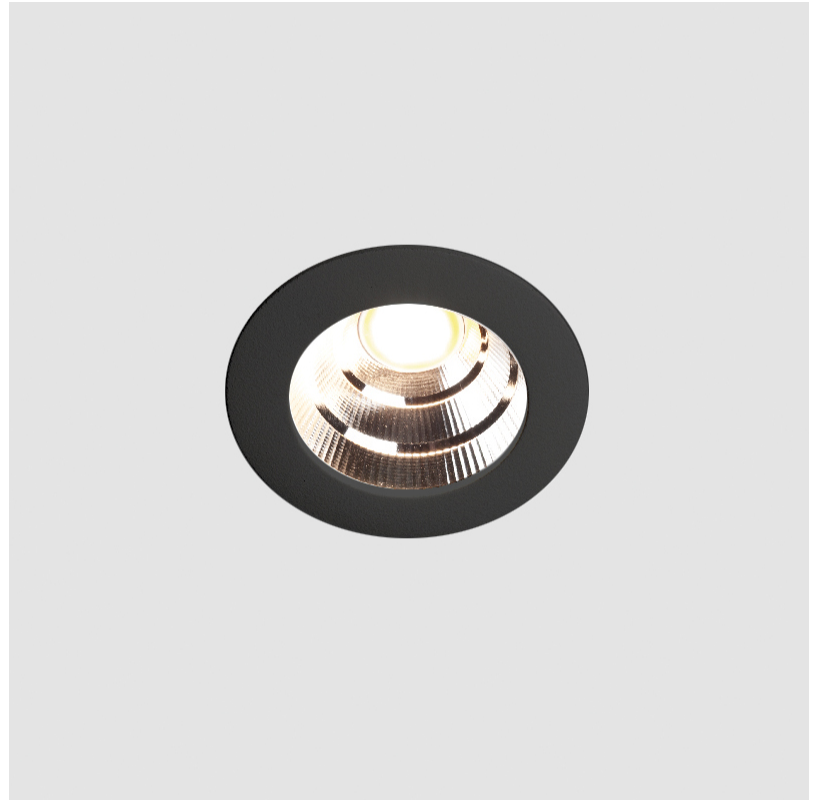

GENERAL

Series: Oiko
Subseries: Oiko Standard
Brand: Prolicht
Division: Architectural
Mounting Type: Recessed
Mounting Location: Ceiling
Subcategory: Downlight

PHYSICAL

Shape: Round
Diameter (mm): 64
Diameter (in): 2 1/2
Height (mm): 74
Height (in): 2 15/16
Ceiling Thickness (mm): 10 / 12.5 / 15
Ceiling Thickness (in): 3/8 or 1/2 or 9/16
Min. Recessing Depth (mm): 90
Min. Recessing Depth (in): 3 9/16
Light Distribution: Downlight
Weight (kg): 0.22
Weight (lbs): 0.49
Fixture Finish: SSR / BKV / CWI / CRY / HAB / UFT / ITA / RUA / FTG / MYG / LOD / PUS / FRO / FUP / KIA / POP / BLS / SPG / MEY / GOH / GUM / CHC / COM / ABZ / JAG / OBR / MOS / ROR
Fixture Material: Aluminum Die Cast
Cut-out Measurements: D. - 60mm / 2 3/8"

ELECTRICAL

Lamp Type: LED (Zhaga Standard)
Input Wattage (W): 14.3
Total Output Wattage (W): 13
Dimming: Tri-Mode (Non-Dimming and Phase Dimming (120Vac only) and 0-10V Dimming)
Driver Included: No
Driver Location: Remote
Driver Type: Constant Current - Universal
Driver Class: Class 2
Input Voltage (V): 120 - 277
Constant Current (MA): 350

LED

Number of LEDs: 1
Color Temperature (°K): 2700 / 3000 / 3500 / 4000
Max. Delivered Lumen (lm): 890 / 920 / 970 / 990
Nominal Lumen (lm): 1304 / 1352 / 1421 / 1450
CRI: >90 CRI
Lamp Life (hrs): 50000

OPTICAL

Reflector°: 20 / 40 / 60

RATINGS AND CERTIFICATIONS

Certified By: Certified for North American Standards
IP rating: IP20

74mm 2 15/16"

Ø 41mm 1 5/8"

Ø 64mm 2 1/2"

90mm
3 5/8"

60mm
2 3/8"

10-15
3/8" - 9/16"