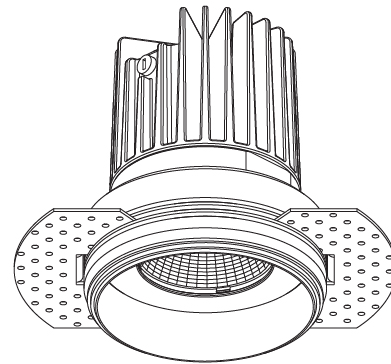

Series: Oiko
Subseries: Oiko Standard
Brand: Prolicht
Division: Architectural
Mounting Type: Trimless
Mounting Location: Ceiling
Subcategory: Downlight

PHYSICAL

Shape: Round
Diameter (mm): 65
Diameter (in): 2 5/16
Height (mm): 90
Height (in): 3 9/16
Ceiling Thickness (mm): 10 / 12.5 / 15 / 25
Ceiling Thickness (in): 3/8 or 1/2 or 9/16 or 1
Min. Recessing Depth (mm): 110
Min. Recessing Depth (in): 4 5/16
Light Distribution: Downlight
Weight (kg): 0.313
Weight (lbs): 0.690
Fixture Finish: SSR / BKV / CWI / CRY / HAB / UFT / ITA / RUA / FTG / MYG / LOD / PUS / FRO / FUP / KIA / POP / BLS / SPG / MEY / GOH / GUM / CHC / COM / ABZ / JAG / OBR / MOS / ROR
Fixture Material: Aluminum Die Cast
Cut-out Measurements: 79mm / 3 1/8"
Upon Request: Unique Sizes Unique Ceiling Thickness

ELECTRICAL

Lamp Type: LED (Zhaga Standard)
Input Wattage (W): 16.5
Total Output Wattage (W): 14.7
Dimming: Dali Dimming
Driver Included: No
Driver Location: Recessed Housing
Driver Type: Constant Current - 120Vac
Driver Class: Class 2
Input Voltage (V): 120 - 277
Constant Current (MA): 350

LED

Color Temperature (°K): Warm Dim
Max. Delivered Lumen (lm): 770
CRI: >90 CRI
Lamp Life (hrs): 50000
Upon Request: Special Color Temperature RGB-W Tunable White
Special LED

OPTICAL

Reflector: 20 / 40 / 60
Upon Request: Special Beam Angles

RATINGS AND CERTIFICATIONS

Certified By: Certified for North American Standards
IP rating: IP20

PROJECT
TYPE
SPECIFIER
QUANTITY
DATE

90mm 3 9/16"

Ø 65mm 2 5/16"

Ø 115mm 4 1/2"