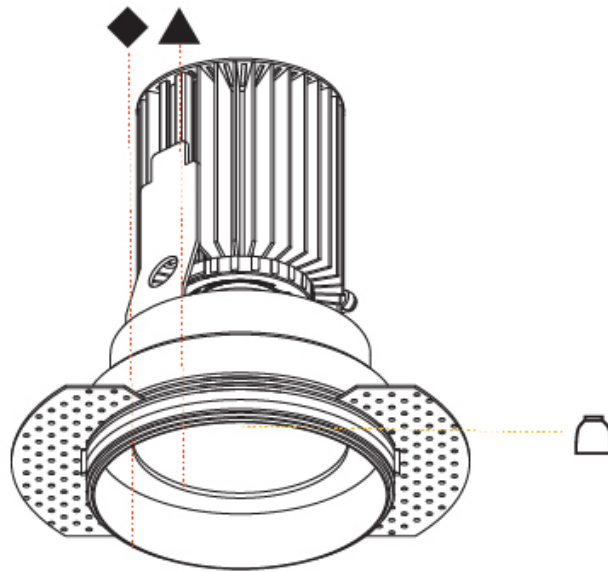

OIKO STANDARD TRIMLESS

A35431-

PROJECT

TYPE

SPECIFIER

QUANTITY

DATE

A