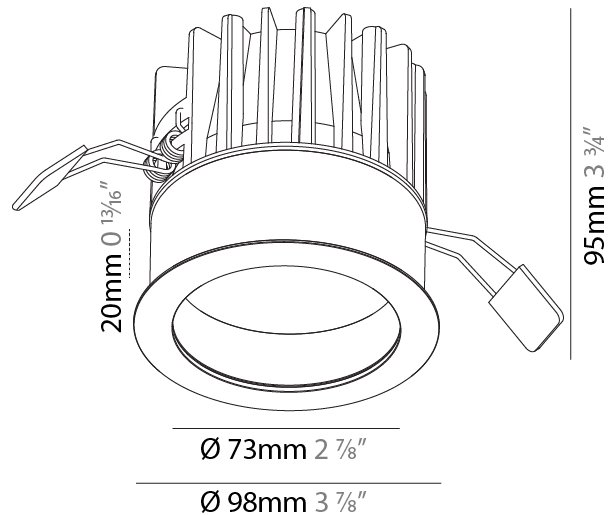

GENERAL

Series: Oiko
Subseries: Oiko Comfort
Brand: Prolicht
Division: Architectural
Mounting Type: Recessed
Mounting Location: Ceiling
Subcategory: Downlight

PHYSICAL

Shape: Round
Diameter (mm): 98
Diameter (in): 3 7/8
Height (mm): 95
Height (in): 3 3/4
Ceiling Thickness (mm): 10 / 12.5 / 15
Ceiling Thickness (in): 3/8 or 1/2 or 9/16
Min. Recessing Depth (mm): 110
Min. Recessing Depth (in): 4 5/16
Light Distribution: Downlight
Weight (kg): 0.452
Weight (lbs): 1
Fixture Finish: SSR / BKV / CWI / CRY / HAB / UFT / ITA / RUA / FTG / MYG / LOD / PUS / FRO / FUP / KIA / POP / BLS / SPG / MEY / GOH / GUM / CHC / COM / ABZ / JAG / OBR / MOS / ROR
Fixture Material: Aluminum Die Cast
Cut-out Measurements: D. - 92mm / 3 5/8"

ELECTRICAL

Lamp Type: LED (Zhaga Standard)
Input Wattage (W): 20.9
Total Output Wattage (W): 18.7
Dimming: Tri-Mode (Non-Dimming and Phase Dimming (120Vac only) and 0-10V Dimming)
Driver Included: No
Driver Location: Recessed Housing
Driver Type: Constant Current - Universal
Housing: See components
Input Voltage (V): 120 - 277
Constant Current (MA): 500

LED

Number of LEDs: 1
Color Temperature (°K): 2700 / 3000 / 3500 / 4000
Max. Delivered Lumen (lm): 1630 / 1670 / 1754 / 1790
Nominal Lumen (lm): 2360 / 2420 / 2548 / 2600
CRI: >90 CRI
Lamp Life (hrs): 50000

OPTICAL

Reflector°: 18 / 26 / 40

RATINGS AND CERTIFICATIONS

Certified By: Certified for North American Standards
IP rating: IP20