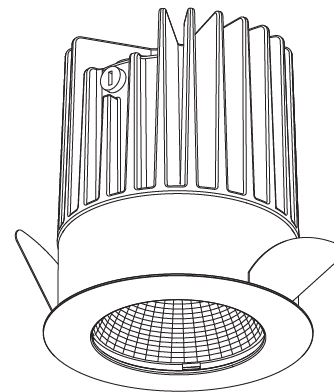

GENERAL

Series: Oiko
Subseries: Oiko Standard
Brand: Prolicht
Division: Architectural
Mounting Type: Recessed
Mounting Location: Ceiling
Subcategory: Downlight

PHYSICAL

Shape: Round
Diameter (mm): 64
Diameter (in): 2 1/2
Height (mm): 74
Height (in): 2 15/16
Ceiling Thickness (mm): 10 / 12.5 / 15
Ceiling Thickness (in): 3/8 or 1/2 or 9/16
Min. Recessing Depth (mm): 90
Min. Recessing Depth (in): 3 9/16
Light Distribution: Downlight
Weight (kg): 0.22
Weight (lbs): 0.49
Fixture Finish: SSR / BKV / CWI / CRY / HAB / UFT / ITA / RUA / FTG / MYG / LOD / PUS / FRO / FUP / KIA / POP / BLS / SPG / MEY / GOH / GUM / CHC / COM / ABZ / JAG / OBR / MOS / ROR
Fixture Material: Aluminum Die Cast
Cut-out Measurements: D. - 60mm / 2 3/8"

ELECTRICAL

Lamp Type: LED (Zhaga Standard)
Input Wattage (W): 14.3
Total Output Wattage (W): 13
Dimming: Tri-Mode (Non-Dimming and Phase Dimming (120Vac only) and 0-10V Dimming)
Driver Included: No
Driver Location: Remote
Driver Type: Constant Current - Universal
Driver Class: Class 2
Input Voltage (V): 120 - 277
Constant Current (MA): 350

LED

Number of LEDs: 1
Color Temperature (°K): 2700 / 3000 / 3500 / 4000
Max. Delivered Lumen (lm): 890 / 920 / 970 / 990
Nominal Lumen (lm): 1304 / 1352 / 1421 / 1450
CRI: >90 CRI
Lamp Life (hrs): 50000

OPTICAL

Reflector°: 20 / 40 / 60

RATINGS AND CERTIFICATIONS

Certified By: Certified for North American Standards
IP rating: IP20

74mm 2 15/16"

Ø 41mm 1 5/8"

Ø 64mm 2 1/2"

90mm
3 5/8"

60mm
2 3/8"

10-15
3/8" - 9/16"