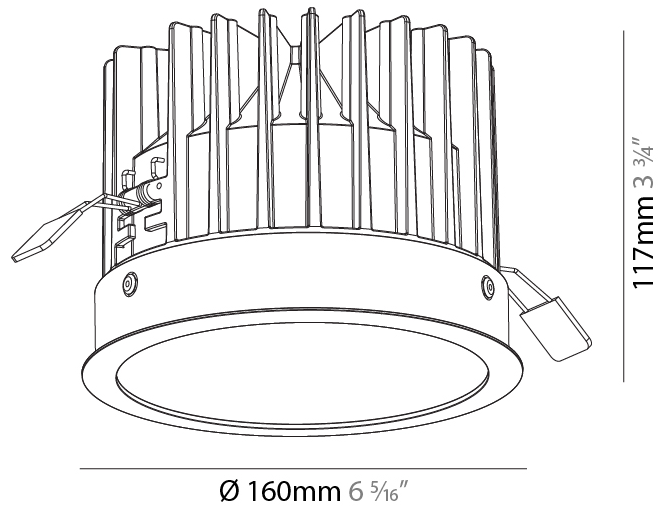

Series: Oiko
Subseries: Oiko Standard
Brand: Prolicht
Division: Architectural
Mounting Type: Recessed
Mounting Location: Ceiling
Subcategory: Downlight

PHYSICAL

Shape: Round
Diameter (mm): 160
Diameter (in): 6 5/16
Height (mm): 117
Height (in): 4 5/8
Ceiling Thickness (mm): 10 / 12.5 / 15
Ceiling Thickness (in): 3/8 or 1/2 or 9/16
Min. Recessing Depth (mm): 130
Min. Recessing Depth (in): 5 1/8
Light Distribution: Downlight
Weight (kg): 0.98
Weight (lbs): 2.16
Fixture Finish: SSR / BKV / CWI / CRY / HAB / UFT / ITA / RUA / FTG / MYG / LOD / PUS / FRO / FUP / KIA / POP / BLS / SPG / MEY / GOH / GUM / CHC / COM / ABZ / JAG / OBR / MOS / ROR
Fixture Material: Aluminum Die Cast
Cut-out Measurements: D. - 155mm / 6 1/8"

ELECTRICAL

Lamp Type: LED (Zhaga Standard)
Input Wattage (W): 36.4
Total Output Wattage (W): 34
Dimming: Tri-Mode (Non-Dimming and Phase Dimming (120Vac only) and 0-10V Dimming)
Driver Included: No
Driver Location: Recessed Housing
Driver Type: Constant Current - Universal
Housing: See components
Input Voltage (V): 120 - 277
Constant Current (MA): 1050

LED

Number of LEDs: 1
Color Temperature (°K): 3000 / 3500 / 4000
Max. Delivered Lumen (lm): 2940 / 3061 / 3123
CRI: >90 CRI
Efficiency (%): 81 / 80 / 75
Lamp Life (hrs): 50000

OPTICAL

Reflector°: 17 / 30 / 50

RATINGS AND CERTIFICATIONS

Certified By: Certified for North American Standards
IP rating: IP20

PROJECT	_____
TYPE	_____
SPECIFIER	_____
QUANTITY	_____
DATE	_____