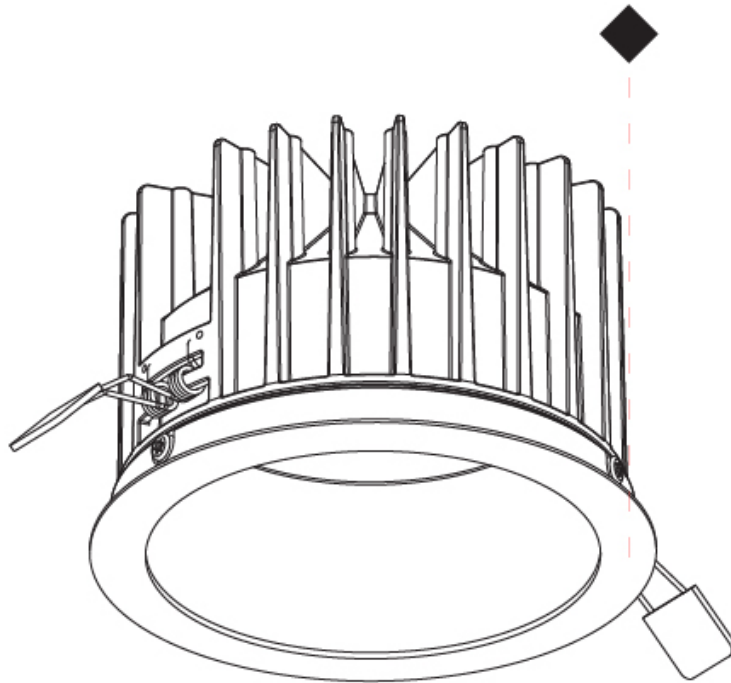

OIKO WIDE RECESSED

A37878-

PROJECT _____

TYPE _____

SPECIFIER _____

QUANTITY _____

DATE _____

A