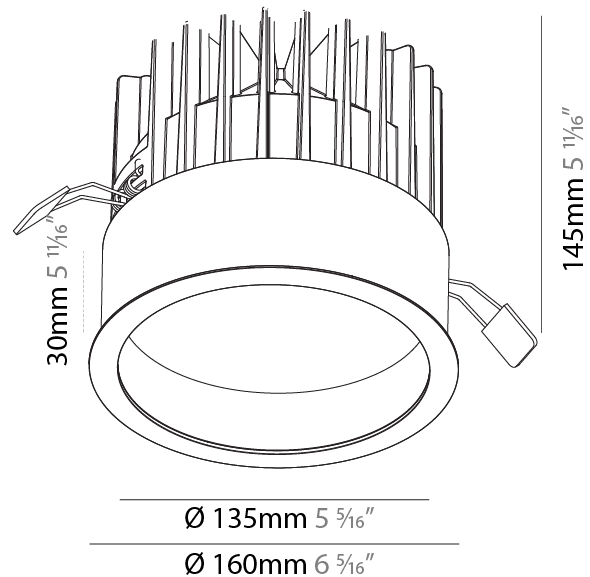

GENERAL

Series: Oiko
Subseries: Oiko Comfort
Brand: Prolight
Division: Architectural
Mounting Type: Recessed
Mounting Location: Ceiling
Subcategory: Downlight

PHYSICAL

Shape: Round
Diameter (mm): 160
Diameter (in): 6 5/16
Height (mm): 145
Height (in): 5 11/16
Ceiling Thickness (mm): 10 / 12.5 / 15
Ceiling Thickness (in): 3/8 or 1/2 or 9/16
Min. Recessing Depth (mm): 150
Min. Recessing Depth (in): 5 7/8
Light Distribution: Downlight
Weight (kg): 1.224
Weight (lbs): 2.7
Fixture Finish: SSR / BKV / CWI / CRY / HAB / UFT / ITA / RUA / FTG / MYG / LOD / PUS / FRO / FUP / KIA / POP / BLS / SPG / MEY / GOH / GUM / CHC / COM / ABZ / JAG / OBR / MOS / ROR
Fixture Material: Aluminum Die Cast
Cut-out Measurements: D. - 155mm / 6 1/8"

ELECTRICAL

Lamp Type: LED (Zhaga Standard)
Input Wattage (W): 37.4
Total Output Wattage (W): 33.6 / 34.1
Dimming: Tri-Mode (Non-Dimming and Phase Dimming (120Vac only) and 0-10V Dimming)
Driver Included: No
Driver Location: Recessed Housing
Driver Type: Constant Current - Universal
Housing: See components
Input Voltage (V): 120 - 277
Constant Current (MA): 900

LED

Number of LEDs: 1
Color Temperature (°K): 3000 / 3500 / 4000
Max. Delivered Lumen (lm): 2940 / 3061 / 3123
CRI: >90 CRI
Lamp Life (hrs): 50000

OPTICAL

Reflector: 17 / 30 / 50

RATINGS AND CERTIFICATIONS

Certified By: Certified for North American Standards
IP rating: IP20