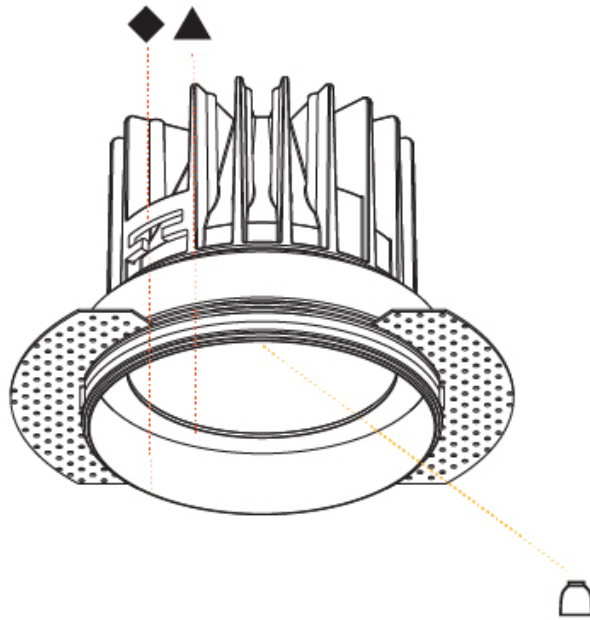

OIKO STANDARD TRIMLESS

A35434-

PROJECT

TYPE

SPECIFIER

QUANTITY

DATE

A