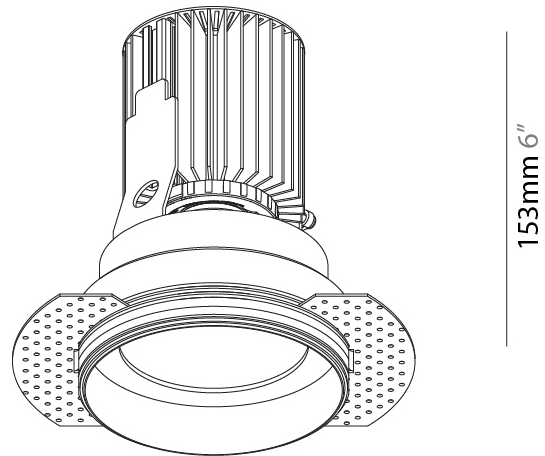

PHYSICAL

Shape: Round
Diameter (mm): 100
Diameter (in): 3 ¹⁵/₁₆
Height (mm): 153
Height (in): 6
Ceiling Thickness (mm): 10 / 12.5 / 15
Ceiling Thickness (in): 3/8 or 1/2 or 9/16
Min. Recessing Depth (mm): 170
Min. Recessing Depth (in): 6 ¹¹/₁₆
Light Distribution: Downlight
Weight (kg): 0.6
Weight (lbs): 1.322
Fixture Finish: SSR / BKV / CWI / CRY / HAB / UFT / ITA / RUA / FTG / MYG / LOD / PUS / FRO / FUP / KIA / POP / BLS / SPG / MEY / GOH / GUM / CHC / COM / ABZ / JAG / OBR / MOS / ROR
Fixture Material: Aluminum Die Cast
Cut-out Measurements: 111mm / 4 3/8" Diameter
Upon Request: Unique Sizes Unique Ceiling Thickness

ELECTRICAL

Lamp Type: LED (Zhaga Standard)
Input Wattage (W): 20.9
Total Output Wattage (W): 18.7
Dimming: Tri-Mode (Non-Dimming and Phase Dimming (120Vac only) and 0-10V Dimming)
Driver Included: No
Driver Location: Recessed Housing
Driver Type: Constant Current - Universal
Driver Class: Class 2
Housing: See components
Input Voltage (V): 120 - 277
Constant Current (MA): 500

LED

Color Temperature (°K): 2700 / 3000 / 3500 / 4000
Max. Delivered Lumen (lm): 1630 / 1670 / 1754 / 1790
CRI: >90 CRI
Lamp Life (hrs): 50000
Upon Request: Special Color Temperature RGB-W Tunable White Special LED

OPTICAL

Reflector: 18 / 26 / 40

RATINGS AND CERTIFICATIONS

Certified By: Certified for North American Standards
IP rating: IP20

Ø 100mm 3 ¹⁵/₁₆"
Ø 155mm 6 ¹/₈"