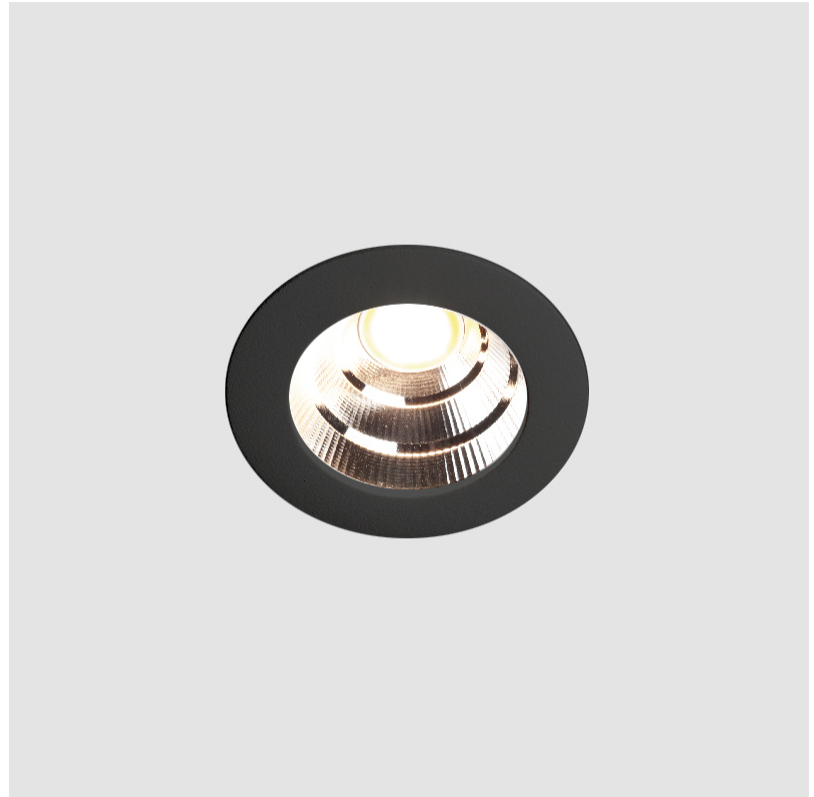

GENERAL

Series: Oiko
Subseries: Oiko Standard
Brand: Prolicht
Division: Architectural
Mounting Type: Recessed
Mounting Location: Ceiling
Subcategory: Downlight

PHYSICAL

Shape: Round
Diameter (mm): 64
Diameter (in): 2 1/2
Height (mm): 74
Height (in): 2 15/16
Ceiling Thickness (mm): 10 / 12.5 / 15
Ceiling Thickness (in): 3/8 or 1/2 or 9/16
Min. Recessing Depth (mm): 90
Min. Recessing Depth (in): 3 9/16
Light Distribution: Downlight
Weight (kg): 0.22
Weight (lbs): 0.49
Fixture Finish: SSR / BKV / CWI / CRY / HAB / UFT / ITA / RUA / FTG / MYG / LOD / PUS / FRO / FUP / KIA / POP / BLS / SPG / MEY / GOH / GUM / CHC / COM / ABZ / JAG / OBR / MOS / ROR
Fixture Material: Aluminum Die Cast
Cut-out Measurements: D. - 60mm / 2 3/8"

ELECTRICAL

Lamp Type: LED (Zhaga Standard)
Input Wattage (W): 14.3
Total Output Wattage (W): 13
Dimming: Tri-Mode (Non-Dimming and Phase Dimming (120Vac only) and 0-10V Dimming)
Driver Included: No
Driver Location: Remote
Driver Type: Constant Current - Universal
Driver Class: Class 2
Input Voltage (V): 120 - 277
Constant Current (MA): 350

LED

Number of LEDs: 1
Color Temperature (°K): 2700 / 3000 / 3500 / 4000
Max. Delivered Lumen (lm): 890 / 920 / 970 / 990
Nominal Lumen (lm): 1304 / 1352 / 1421 / 1450
CRI: >90 CRI
Lamp Life (hrs): 50000

OPTICAL

Reflector°: 20 / 40 / 60

RATINGS AND CERTIFICATIONS

Certified By: Certified for North American Standards
IP rating: IP20

74mm 2 15/16"

Ø 41mm 1 5/8"

Ø 64mm 2 1/2"

90mm
3 5/8"

60mm
2 3/8"

10-15
3/8" - 9/16"