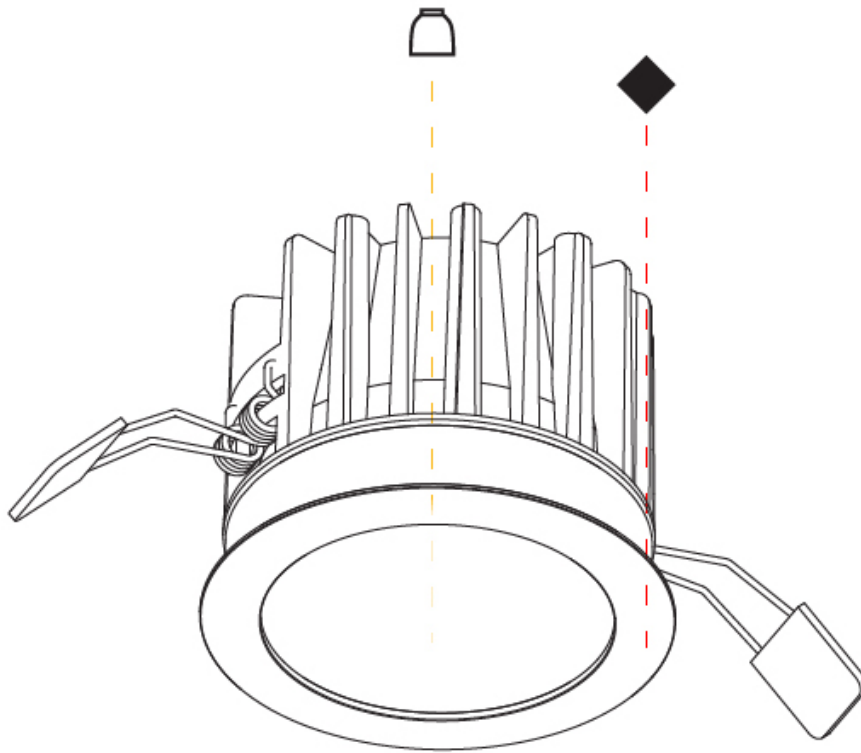

OIKO STANDARD RECESSED

A35720-

PROJECT	_____
TYPE	_____
SPECIFIER	_____
QUANTITY	_____
DATE	_____