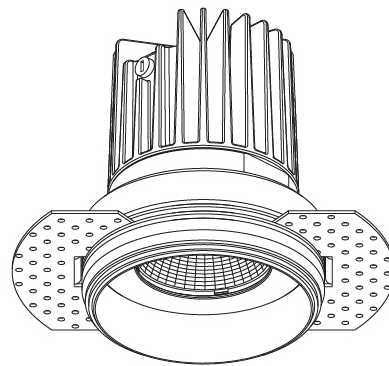

GENERAL

Series: Oiko
Subseries: Oiko Standard
Brand: Prolicht
Division: Architectural
Mounting Type: Trimless
Mounting Location: Ceiling
Subcategory: Downlight

PHYSICAL

Shape: Round
Diameter (mm): 65
Diameter (in): 2 5/16
Height (mm): 90
Height (in): 3 9/16
Ceiling Thickness (mm): 10 / 12.5 / 15 / 25
Ceiling Thickness (in): 3/8 or 1/2 or 9/16 or 1
Min. Recessing Depth (mm): 110
Min. Recessing Depth (in): 4 5/16
Light Distribution: Downlight
Weight (kg): 0.313
Weight (lbs): 0.690
Fixture Finish: SSR / BKV / CWI / CRY / HAB / UFT / ITA / RUA / FTG / MYG / LOD / PUS / FRO / FUP / KIA / POP / BLS / SPG / MEY / GOH / GUM / CHC / COM / ABZ / JAG / OBR / MOS / ROR
Fixture Material: Aluminum Die Cast
Cut-out Measurements: 79mm / 3 1/8"
Upon Request: Unique Sizes Unique Ceiling Thickness

ELECTRICAL

Lamp Type: LED (Zhaga Standard)
Input Wattage (W): 16.5
Total Output Wattage (W): 14.7
Dimming: Dali Dimming
Driver Included: No
Driver Location: Recessed Housing
Driver Type: Constant Current - 120Vac
Driver Class: Class 2
Input Voltage (V): 120 - 277
Constant Current (MA): 350

LED

Color Temperature (°K): Warm Dim
Max. Delivered Lumen (lm): 770
CRI: >90 CRI
Lamp Life (hrs): 50000
Upon Request: Special Color Temperature RGB-W Tunable White
Special LED

OPTICAL

Reflector: 20 / 40 / 60
Upon Request: Special Beam Angles

RATINGS AND CERTIFICATIONS

Certified By: Certified for North American Standards
IP rating: IP20

90mm 3 9/16"

Ø 65mm 2 5/16"

Ø 115mm 4 1/2"