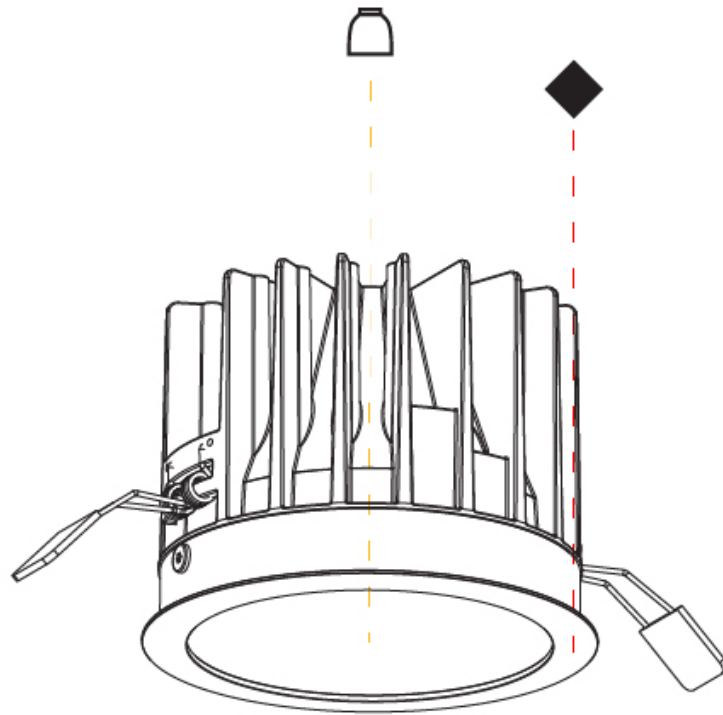

OIKO STANDARD RECESSED

A37868-

PROJECT	_____
TYPE	_____
SPECIFIER	_____
QUANTITY	_____
DATE	_____

A