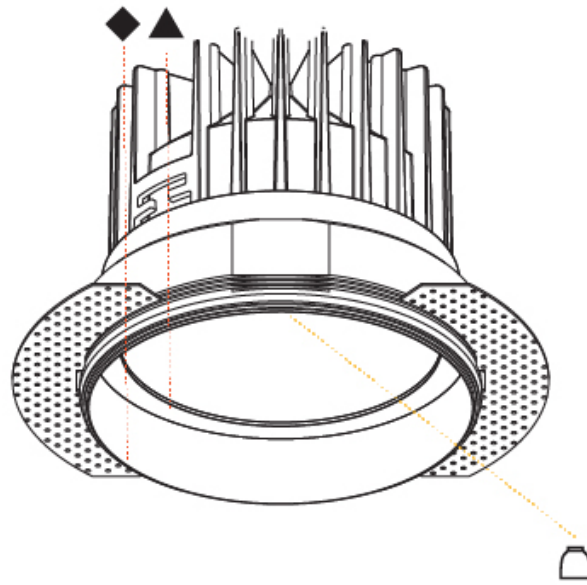

OIKO STANDARD TRIMLESS

A35436-

PROJECT

TYPE

SPECIFIER

QUANTITY

DATE

A