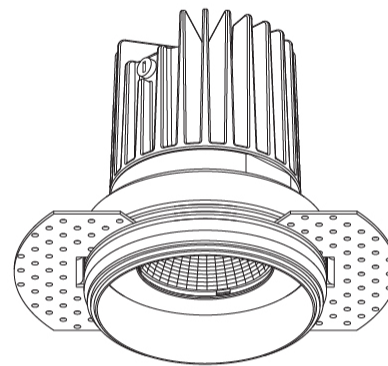

PHYSICAL

Shape: Round
Diameter (mm): 65
Diameter (in): 2 ⁹/₁₆
Height (mm): 90
Height (in): 3 ⁹/₁₆
Ceiling Thickness (mm): 10 / 12.5 / 15
Ceiling Thickness (in): 3/8 or 1/2 or 9/16
Min. Recessing Depth (mm): 110
Min. Recessing Depth (in): 4 ¹⁵/₁₆
Light Distribution: Downlight
Weight (kg): 0.312
Weight (lbs): 0.687
Fixture Finish: SSR / BKV / CWI / CRY / HAB / UFT / ITA / RUA / FTG / MYG / LOD / PUS / FRO / FUP / KIA / POP / BLS / SPG / MEY / GOH / GUM / CHC / COM / ABZ / JAG / OBR / MOS / ROR
Fixture Material: Aluminum Die Cast
Cut-out Measurements: 79mm / 3 1/8"

ELECTRICAL

Lamp Type: LED (Zhaga Standard)
Input Wattage (W): 15.5
Total Output Wattage (W): 14
Dimming: Tri-Mode (Non-Dimming and Phase Dimming (120Vac only) and 0-10V Dimming)
Driver Included: No
Driver Location: Recessed Housing
Driver Type: Constant Current - Universal
Driver Class: Class 2
Input Voltage (V): 120 - 277
Constant Current (MA): 500

LED

Color Temperature (°K): 2700 / 3000 / 3500 / 4000
Max. Delivered Lumen (lm): 930 / 960 / 1009 / 1030
Nominal Lumen (lm): 1386 / 1438 / 1511 / 1542
CRI: >90 CRI
Lamp Life (hrs): 50000
Upon Request: Special Color Temperature RGB-W Tunable White Special LED

OPTICAL

Reflector: 20 / 40 / 60
Adjustability: Fixed

RATINGS AND CERTIFICATIONS

Certified By: Certified for North American Standards
IP rating: IP44
Upon Request: Special Beam Angles

90mm 3 ⁹/₁₆"

Ø 65mm 2 ⁹/₁₆"

Ø 115mm 4 ¹/₂"