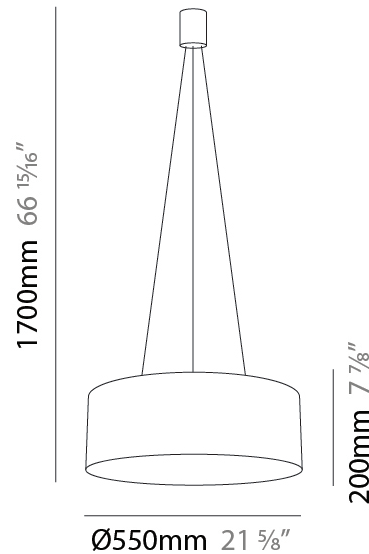

### PHYSICAL

Shape: Drum  
 Diameter (mm): 550  
 Diameter (in): 21 <sup>5</sup>/<sub>8</sub>  
 Height (mm): 200  
 Height (in): 7 <sup>7</sup>/<sub>8</sub>  
 Max. Overall Height (mm): 1700  
 Max. Overall Height (in): 21 <sup>5</sup>/<sub>8</sub>  
 Fixture Finish: WHI / WGF / BKW / BCL  
 Fixture Material: Extruded Aluminum

**GENERAL**

Series: Olimpia  
 Partner: Icone  
 Division: Design  
 Installation: Suspension  
 Product Type: Pendant  
 Mounting Location: Ceiling  
 Light Distribution: Direct

**PHYSICAL**

Shape: Drum  
 Diameter (mm): 550  
 Diameter (in): 21 5/8  
 Height (mm): 200  
 Height (in): 7 7/8  
 Max. Overall Height (mm): 1700  
 Max. Overall Height (in): 66 15/16  
 Fixture Finish: WHI / WGF / BKW / BCL  
 Fixture Material: Extruded Aluminum

**OPTICAL**

**RATINGS AND CERTIFICATIONS**

Certified By: Certified for North American Standards  
 IP rating: IP20

Ø110mm 4 15/16"

J-Box Cover Plate included

D41086-

PROJECT	_____
TYPE	_____
SPECIFIER	_____
QUANTITY	_____
DATE	_____