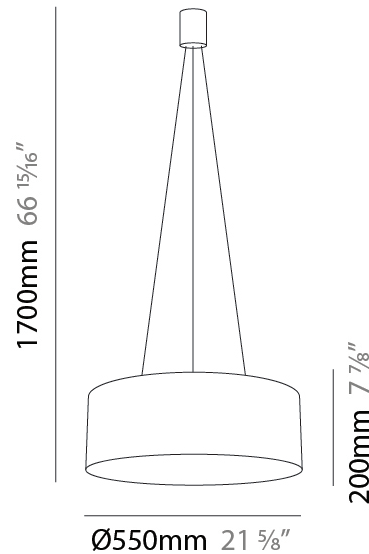

GENERAL

Series: Olimpia
 Partner: Icone
 Division: Design
 Installation: Suspension
 Product Type: Pendant
 Mounting Location: Ceiling
 Light Distribution: Direct / Indirect

PHYSICAL

Shape: Drum
 Diameter (mm): 550
 Diameter (in): 21 ⁵/₈
 Height (mm): 200
 Height (in): 7 ⁷/₈
 Max. Overall Height (mm): 1700
 Max. Overall Height (in): 21 ⁵/₈
 Fixture Finish: WHI / WGF / BKW / BCL
 Fixture Material: Extruded Aluminum

GENERAL

Series: Olimpia
 Partner: Icone
 Division: Design
 Installation: Suspension
 Product Type: Pendant
 Mounting Location: Ceiling
 Light Distribution: Direct

PHYSICAL

Shape: Drum
 Diameter (mm): 550
 Diameter (in): 21 ⁵/₈
 Height (mm): 200
 Height (in): 7 ⁷/₈
 Max. Overall Height (mm): 1700
 Max. Overall Height (in): 66 ¹⁵/₁₆
 Fixture Finish: WHI / WGF / BKW / BCL
 Fixture Material: Extruded Aluminum

OPTICAL

RATINGS AND CERTIFICATIONS

Certified By: Certified for North American Standards
 IP rating: IP20

Ø110mm 4 ¹⁵/₁₆"

J-Box Cover Plate included

D41086-

PROJECT	_____
TYPE	_____
SPECIFIER	_____
QUANTITY	_____
DATE	_____