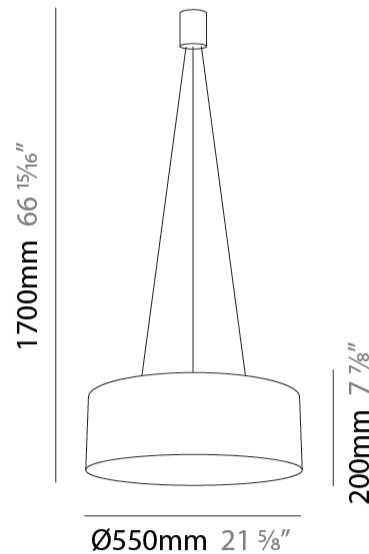

GENERAL

Series: Olimpia
 Partner: Icone
 Division: Design
 Installation: Suspension
 Product Type: Pendant
 Mounting Location: Ceiling
 Light Distribution: Direct / Indirect

PHYSICAL

Shape: Drum
 Diameter (mm): 550
 Diameter (in): 21 ⁵/₈
 Height (mm): 200
 Height (in): 7 ⁷/₈
 Max. Overall Height (mm): 1700
 Max. Overall Height (in): 21 ⁵/₈
 Fixture Finish: WHI / WGF / BKW / BCL
 Fixture Material: Extruded Aluminum

OPTICAL

RATINGS AND CERTIFICATIONS

Certified By: Certified for North American Standards
 IP rating: IP20

PROJECT _____
 TYPE _____
 SPECIFIER _____
 QUANTITY _____
 DATE _____

Ø110mm 4 ¹⁵/₁₆"

J-Box Cover Plate included

GENERAL

Series: Olimpia
 Partner: Icone
 Division: Design
 Installation: Suspension
 Product Type: Pendant
 Mounting Location: Ceiling
 Light Distribution: Direct

PHYSICAL

Shape: Drum
 Diameter (mm): 550
 Diameter (in): 21 ⁵/₈
 Height (mm): 200
 Height (in): 7 ⁷/₈
 Max. Overall Height (mm): 1700
 Max. Overall Height (in): 66 ¹⁵/₁₆
 Fixture Finish: WHI / WGF / BKW / BCL
 Fixture Material: Extruded Aluminum