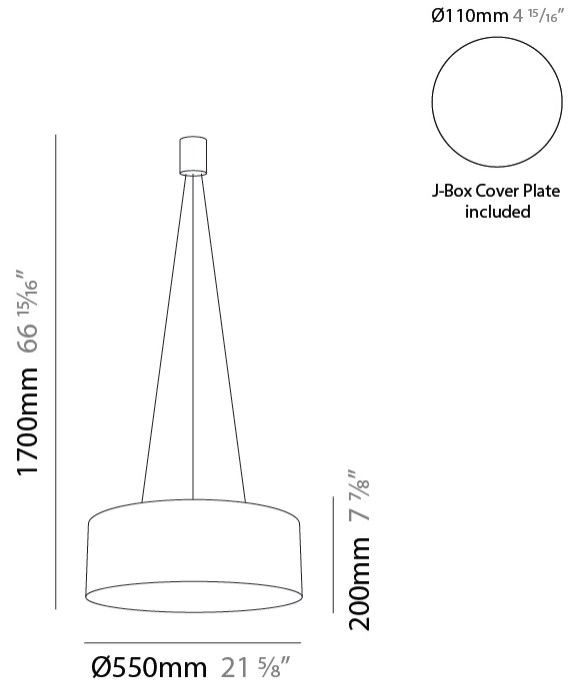

OLIMPIA SUSPENSION

D41085- -

base number
Color   Temperature   Finish   Options

1. To build a product code in our configurator select the specify button on the base model # product page
2. To build a manual product code on this datasheet choose from the options listed below in blue font and add the suffix to the base model #

GENERAL

Series: Olimpia
Partner: Icone
Division: Design
Installation: Suspension
Product Type: Pendant
Mounting Location: Ceiling
Light Distribution: Direct / Indirect

PHYSICAL

Shape: Drum
Diameter (mm): 550
Diameter (in): 21 ⁵/₈
Height (mm): 200
Height (in): 7 ⁷/₈
Max. Overall Height (mm): 1700
Max. Overall Height (in): 21 ⁵/₈
Fixture Finish: WHI / WGF / BKW / BCL
Fixture Material: Extruded Aluminum

ELECTRICAL

Lamp Type: LED
Input Wattage (W): 20 + 30
Total Output Wattage (W): 17 + 25.5
Dimming: Non-Dimmable
Input Voltage (V): 120Vac Direct Line

LED

Color Temperature (°K): 3000
Nominal Lumen (lm): 1700 + 22250
CRI: >90 CRI
Lamp Life (hrs): 50000

OPTICAL

RATINGS AND CERTIFICATIONS

Certified By: Certified for North American Standards
IP rating: IP20

PROJECT _____
TYPE _____
SPECIFIER _____
QUANTITY _____
DATE _____