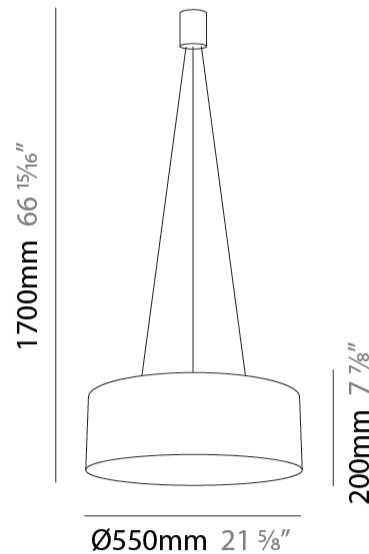

Shape: Drum  
 Diameter (mm): 550  
 Diameter (in): 21 5/8  
 Height (mm): 200  
 Height (in): 7 7/8  
 Max. Overall Height (mm): 1700  
 Max. Overall Height (in): 21 5/8  
 Fixture Finish: WHI / WGF / BKW / BCL  
 Fixture Material: Extruded Aluminum

**OPTICAL**

**RATINGS AND CERTIFICATIONS**

Certified By: Certified for North American Standards  
 IP rating: IP20

Ø110mm 4 15/16"

J-Box Cover Plate included

D41085-

PROJECT \_\_\_\_\_

TYPE \_\_\_\_\_

### PHYSICAL

Shape: Drum  
 Diameter (mm): 550  
 Diameter (in): 21 <sup>5</sup>/<sub>8</sub>  
 Height (mm): 200  
 Height (in): 7 <sup>7</sup>/<sub>8</sub>  
 Max. Overall Height (mm): 1700  
 Max. Overall Height (in): 66 <sup>15</sup>/<sub>16</sub>  
 Fixture Finish: WHI / WGF / BKW / BCL  
 Fixture Material: Extruded Aluminum