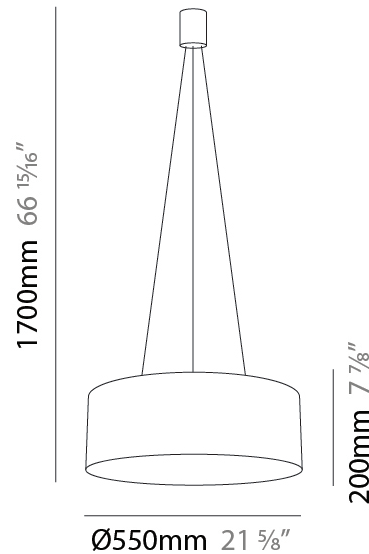

Shape: Drum  
 Diameter (mm): 550  
 Diameter (in): 21 5/8  
 Height (mm): 200  
 Height (in): 7 7/8  
 Max. Overall Height (mm): 1700  
 Max. Overall Height (in): 21 5/8  
 Fixture Finish: WHI / WGF / BKW / BCL  
 Fixture Material: Extruded Aluminum

### PHYSICAL

Shape: Drum  
 Diameter (mm): 550  
 Diameter (in): 21 <sup>5</sup>/<sub>8</sub>  
 Height (mm): 200  
 Height (in): 7 <sup>7</sup>/<sub>8</sub>  
 Max. Overall Height (mm): 1700  
 Max. Overall Height (in): 66 <sup>15</sup>/<sub>16</sub>  
 Fixture Finish: WHI / WGF / BKW / BCL  
 Fixture Material: Extruded Aluminum

### OPTICAL

### RATINGS AND CERTIFICATIONS

Certified By: Certified for North American Standards  
 IP rating: IP20

Ø110mm 4 <sup>15</sup>/<sub>16</sub>"

J-Box Cover Plate included

D41086-

PROJECT \_\_\_\_\_

TYPE \_\_\_\_\_