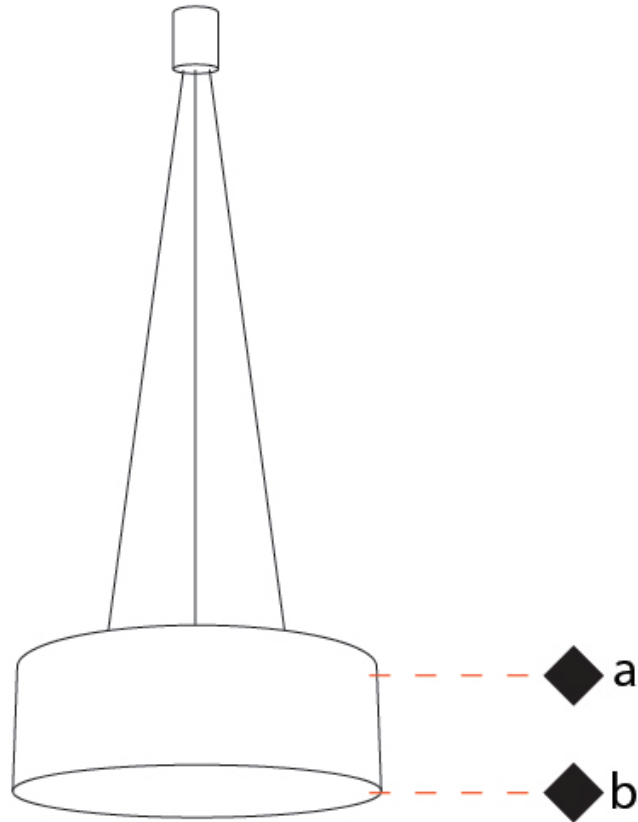

D41085-

PROJECT _____

TYPE _____

SPECIFIER _____

QUANTITY _____

DATE _____

D