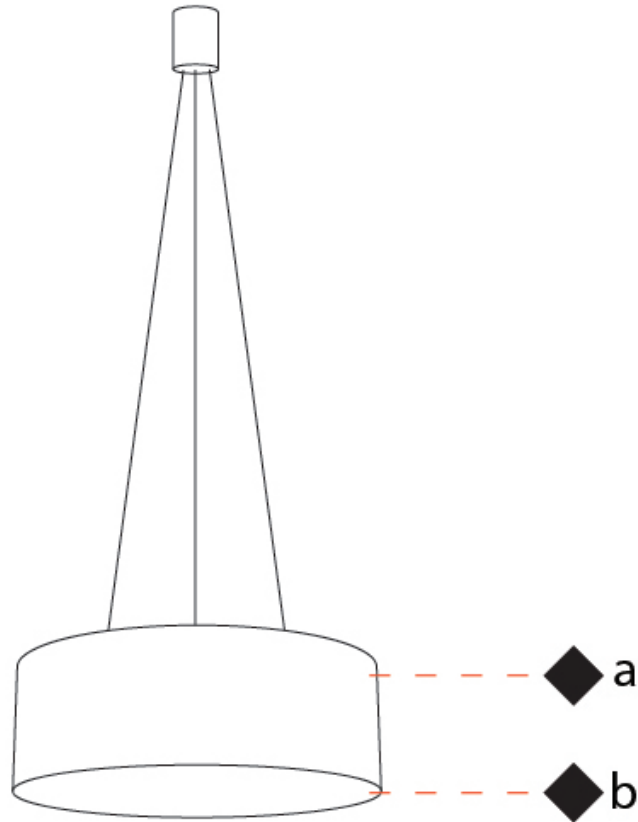

D41086-

PROJECT _____

TYPE _____

SPECIFIER _____

QUANTITY _____

DATE _____

D