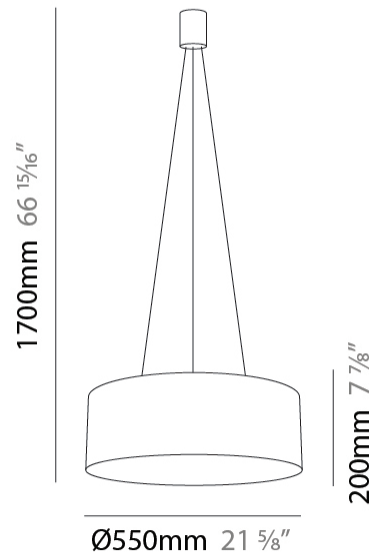

GENERAL

Series: Olimpia
 Partner: Icone
 Division: Design
 Installation: Suspension
 Product Type: Pendant
 Mounting Location: Ceiling
 Light Distribution: Direct / Indirect

PHYSICAL

Shape: Drum
 Diameter (mm): 550
 Diameter (in): 21 5/8
 Height (mm): 200
 Height (in): 7 7/8
 Max. Overall Height (mm): 1700
 Max. Overall Height (in): 21 5/8
 Fixture Finish: WHI / WGF / BKW / BCL
 Fixture Material: Extruded Aluminum

OPTICAL

RATINGS AND CERTIFICATIONS

Certified By: Certified for North American Standards
 IP rating: IP20

Ø110mm 4 15/16"

J-Box Cover Plate included

D41085-

PROJECT _____

TYPE _____

GENERAL

Series: Olimpia
 Partner: Icone
 Division: Design
 Installation: Suspension
 Product Type: Pendant
 Mounting Location: Ceiling
 Light Distribution: Direct

PHYSICAL

Shape: Drum
 Diameter (mm): 550
 Diameter (in): 21 ⁵/₈
 Height (mm): 200
 Height (in): 7 ⁷/₈
 Max. Overall Height (mm): 1700
 Max. Overall Height (in): 66 ¹⁵/₁₆
 Fixture Finish: WHI / WGF / BKW / BCL
 Fixture Material: Extruded Aluminum