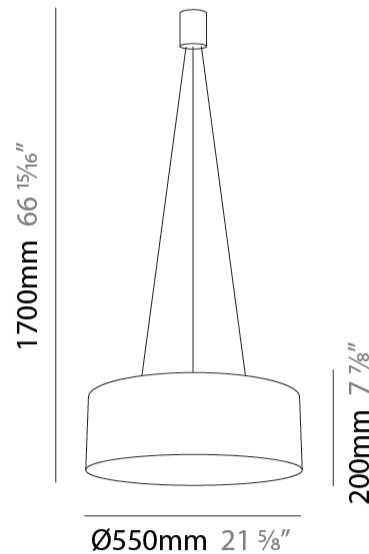

GENERAL

Series: Olimpia
 Partner: Icone
 Division: Design
 Installation: Suspension
 Product Type: Pendant
 Mounting Location: Ceiling
 Light Distribution: Direct / Indirect

PHYSICAL

Shape: Drum
 Diameter (mm): 550
 Diameter (in): 21 ⁵/₈
 Height (mm): 200
 Height (in): 7 ⁷/₈
 Max. Overall Height (mm): 1700
 Max. Overall Height (in): 21 ⁵/₈
 Fixture Finish: WHI / WGF / BKW / BCL
 Fixture Material: Extruded Aluminum

OPTICAL

RATINGS AND CERTIFICATIONS

Certified By: Certified for North American Standards
 IP rating: IP20

PROJECT	_____
TYPE	_____
SPECIFIER	_____
QUANTITY	_____
DATE	_____

Ø110mm 4 ¹⁵/₁₆"

J-Box Cover Plate included

GENERAL

Series: Olimpia
 Partner: Icone
 Division: Design
 Installation: Suspension
 Product Type: Pendant
 Mounting Location: Ceiling
 Light Distribution: Direct

PHYSICAL

Shape: Drum
 Diameter (mm): 550
 Diameter (in): 21 ⁵/₈
 Height (mm): 200
 Height (in): 7 ⁷/₈
 Max. Overall Height (mm): 1700
 Max. Overall Height (in): 66 ¹⁵/₁₆
 Fixture Finish: WHI / WGF / BKW / BCL
 Fixture Material: Extruded Aluminum