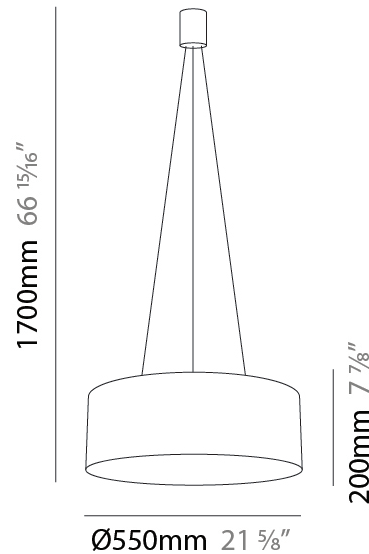

GENERAL

Series: Olimpia
 Partner: Icone
 Division: Design
 Installation: Suspension
 Product Type: Pendant
 Mounting Location: Ceiling
 Light Distribution: Direct / Indirect

PHYSICAL

Shape: Drum
 Diameter (mm): 550
 Diameter (in): 21 ⁵/₈
 Height (mm): 200
 Height (in): 7 ⁷/₈
 Max. Overall Height (mm): 1700
 Max. Overall Height (in): 21 ⁵/₈
 Fixture Finish: WHI / WGF / BKW / BCL
 Fixture Material: Extruded Aluminum

GENERAL

Series: Olimpia
 Partner: Icone
 Division: Design
 Installation: Suspension
 Product Type: Pendant
 Mounting Location: Ceiling
 Light Distribution: Direct

PHYSICAL

Shape: Drum
 Diameter (mm): 550
 Diameter (in): 21 ⁵/₈
 Height (mm): 200
 Height (in): 7 ⁷/₈
 Max. Overall Height (mm): 1700
 Max. Overall Height (in): 66 ¹⁵/₁₆
 Fixture Finish: WHI / WGF / BKW / BCL
 Fixture Material: Extruded Aluminum

OPTICAL

RATINGS AND CERTIFICATIONS

Certified By: Certified for North American Standards
 IP rating: IP20

Ø110mm 4 ¹⁵/₁₆"

J-Box Cover Plate included

D41086-

PROJECT _____

TYPE _____