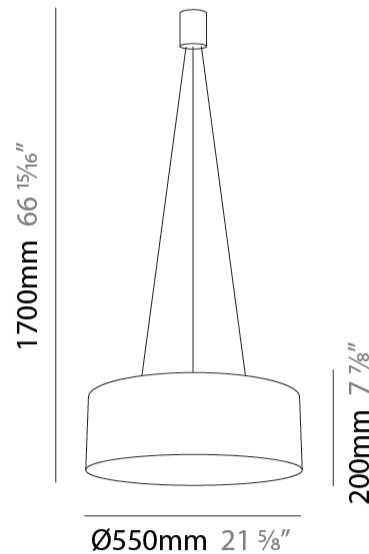

GENERAL

Series: Olimpia
 Partner: Icone
 Division: Design
 Installation: Suspension
 Product Type: Pendant
 Mounting Location: Ceiling
 Light Distribution: Direct / Indirect

PHYSICAL

Shape: Drum
 Diameter (mm): 550
 Diameter (in): 21 ⁵/₈
 Height (mm): 200
 Height (in): 7 ⁷/₈
 Max. Overall Height (mm): 1700
 Max. Overall Height (in): 21 ⁵/₈
 Fixture Finish: WHI / WGF / BKW / BCL
 Fixture Material: Extruded Aluminum

OPTICAL

RATINGS AND CERTIFICATIONS

Certified By: Certified for North American Standards
 IP rating: IP20

PROJECT _____
 TYPE _____
 SPECIFIER _____
 QUANTITY _____
 DATE _____

Ø110mm 4 ¹⁵/₁₆"

J-Box Cover Plate included

GENERAL

Series: Olimpia
 Partner: Icone
 Division: Design
 Installation: Suspension
 Product Type: Pendant
 Mounting Location: Ceiling
 Light Distribution: Direct

PHYSICAL

Shape: Drum
 Diameter (mm): 550
 Diameter (in): 21 7/8
 Height (mm): 200
 Height (in): 7 7/8
 Max. Overall Height (mm): 1700
 Max. Overall Height (in): 66 15/16
 Fixture Finish: WHI / WGF / BKW / BCL
 Fixture Material: Extruded Aluminum