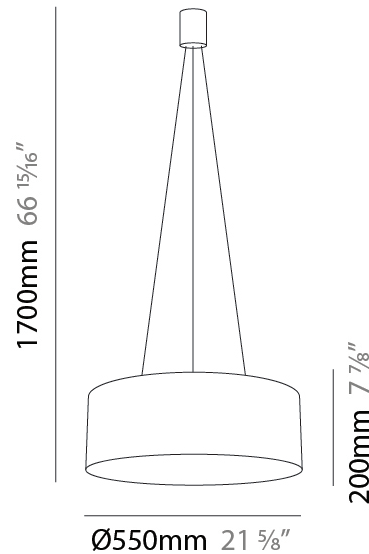

GENERAL

Series: Olimpia
 Partner: Icone
 Division: Design
 Installation: Suspension
 Product Type: Pendant
 Mounting Location: Ceiling
 Light Distribution: Direct / Indirect

PHYSICAL

Shape: Drum
 Diameter (mm): 550
 Diameter (in): 21 ⁵/₈
 Height (mm): 200
 Height (in): 7 ⁷/₈
 Max. Overall Height (mm): 1700
 Max. Overall Height (in): 21 ⁵/₈
 Fixture Finish: WHI / WGF / BKW / BCL
 Fixture Material: Extruded Aluminum

GENERAL

Series: Olimpia
 Partner: Icone
 Division: Design
 Installation: Suspension
 Product Type: Pendant
 Mounting Location: Ceiling
 Light Distribution: Direct

PHYSICAL

Shape: Drum
 Diameter (mm): 550
 Diameter (in): 21 7/8
 Height (mm): 200
 Height (in): 7 7/8
 Max. Overall Height (mm): 1700
 Max. Overall Height (in): 66 15/16
 Fixture Finish: WHI / WGF / BKW / BCL
 Fixture Material: Extruded Aluminum

OPTICAL

RATINGS AND CERTIFICATIONS

Certified By: Certified for North American Standards
 IP rating: IP20

PROJECT	_____
TYPE	_____
SPECIFIER	_____
QUANTITY	_____
DATE	_____

Ø110mm 4 15/16"

J-Box Cover Plate included