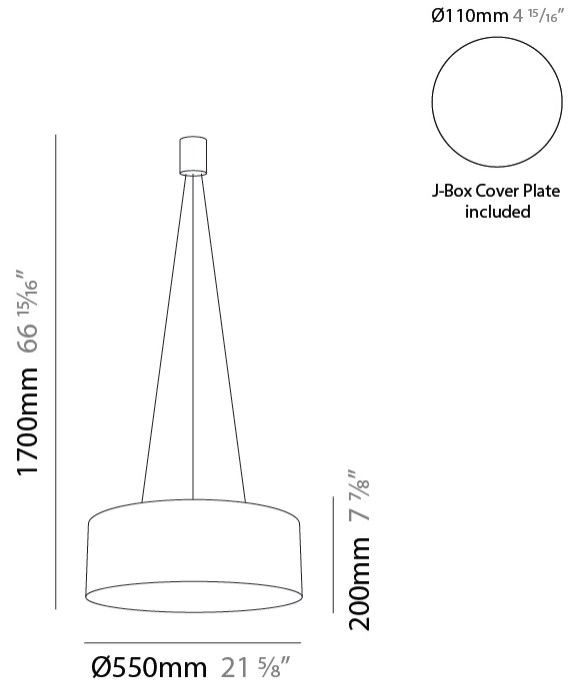

OLIMPIA SUSPENSION

D41085- -

base number
Color   Temperature   Finish   Options

1. To build a product code in our configurator select the specify button on the base model # product page
2. To build a manual product code on this datasheet choose from the options listed below in blue font and add the suffix to the base model #

GENERAL

Series: Olimpia
Partner: Icone
Division: Design
Installation: Suspension
Product Type: Pendant
Mounting Location: Ceiling
Light Distribution: Direct / Indirect

PHYSICAL

Shape: Drum
Diameter (mm): 550
Diameter (in): 21 5/8
Height (mm): 200
Height (in): 7 7/8
Max. Overall Height (mm): 1700
Max. Overall Height (in): 21 5/8
Fixture Finish: WHI / WGF / BKW / BCL
Fixture Material: Extruded Aluminum

ELECTRICAL

Lamp Type: LED
Input Wattage (W): 20 + 30
Total Output Wattage (W): 17 + 25.5
Dimming: Non-Dimmable
Input Voltage (V): 120Vac Direct Line

LED

Color Temperature (°K): 3000
Nominal Lumen (lm): 1700 + 22250
CRI: >90 CRI
Lamp Life (hrs): 50000

OPTICAL

RATINGS AND CERTIFICATIONS

Certified By: Certified for North American Standards
IP rating: IP20

PROJECT	_____
TYPE	_____
SPECIFIER	_____
QUANTITY	_____
DATE	_____