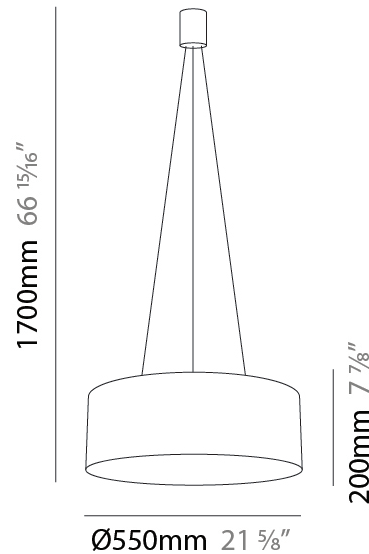

GENERAL

Series: Olimpia
 Partner: Icone
 Division: Design
 Installation: Suspension
 Product Type: Pendant
 Mounting Location: Ceiling
 Light Distribution: Direct / Indirect

PHYSICAL

Shape: Drum
 Diameter (mm): 550
 Diameter (in): 21 5/8
 Height (mm): 200
 Height (in): 7 7/8
 Max. Overall Height (mm): 1700
 Max. Overall Height (in): 21 5/8
 Fixture Finish: WHI / WGF / BKW / BCL
 Fixture Material: Extruded Aluminum

GENERAL

Series: Olimpia
 Partner: Icone
 Division: Design
 Installation: Suspension
 Product Type: Pendant
 Mounting Location: Ceiling
 Light Distribution: Direct

PHYSICAL

Shape: Drum
 Diameter (mm): 550
 Diameter (in): 21 ⁵/₈
 Height (mm): 200
 Height (in): 7 ⁷/₈
 Max. Overall Height (mm): 1700
 Max. Overall Height (in): 66 ¹⁵/₁₆
 Fixture Finish: WHI / WGF / BKW / BCL
 Fixture Material: Extruded Aluminum

OPTICAL

RATINGS AND CERTIFICATIONS

Certified By: Certified for North American Standards
 IP rating: IP20

PROJECT	_____
TYPE	_____
SPECIFIER	_____
QUANTITY	_____
DATE	_____

Ø110mm 4 ¹⁵/₁₆"

J-Box Cover Plate included