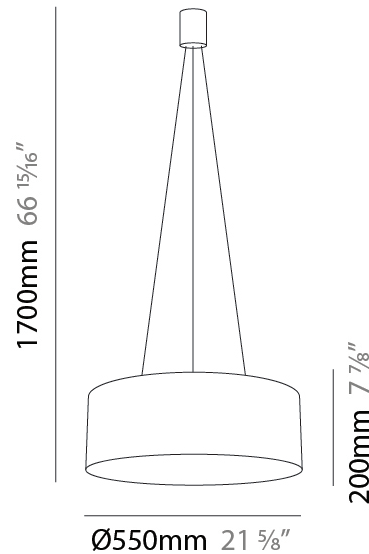

GENERAL

Series: Olimpia
 Partner: Icone
 Division: Design
 Installation: Suspension
 Product Type: Pendant
 Mounting Location: Ceiling
 Light Distribution: Direct / Indirect

PHYSICAL

Shape: Drum
 Diameter (mm): 550
 Diameter (in): 21 5/8
 Height (mm): 200
 Height (in): 7 7/8
 Max. Overall Height (mm): 1700
 Max. Overall Height (in): 21 5/8
 Fixture Finish: WHI / WGF / BKW / BCL
 Fixture Material: Extruded Aluminum

GENERAL

Series: Olimpia
 Partner: Icone
 Division: Design
 Installation: Suspension
 Product Type: Pendant
 Mounting Location: Ceiling
 Light Distribution: Direct

PHYSICAL

Shape: Drum
 Diameter (mm): 550
 Diameter (in): 21 ⁵/₈
 Height (mm): 200
 Height (in): 7 ⁷/₈
 Max. Overall Height (mm): 1700
 Max. Overall Height (in): 66 ¹⁵/₁₆
 Fixture Finish: WHI / WGF / BKW / BCL
 Fixture Material: Extruded Aluminum

OPTICAL

RATINGS AND CERTIFICATIONS

Certified By: Certified for North American Standards
 IP rating: IP20

Ø110mm 4 ¹⁵/₁₆"

J-Box Cover Plate included

D41086-

PROJECT	_____
TYPE	_____
SPECIFIER	_____
QUANTITY	_____
DATE	_____