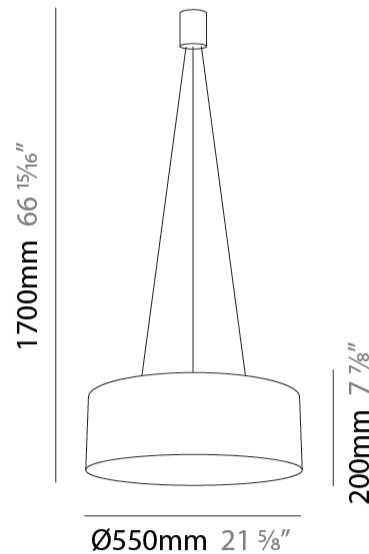

GENERAL

Series: Olimpia
 Partner: Icone
 Division: Design
 Installation: Suspension
 Product Type: Pendant
 Mounting Location: Ceiling
 Light Distribution: Direct / Indirect

PHYSICAL

Shape: Drum
 Diameter (mm): 550
 Diameter (in): 21 5/8
 Height (mm): 200
 Height (in): 7 7/8
 Max. Overall Height (mm): 1700
 Max. Overall Height (in): 21 5/8
 Fixture Finish: WHI / WGF / BKW / BCL
 Fixture Material: Extruded Aluminum

OPTICAL

RATINGS AND CERTIFICATIONS

Certified By: Certified for North American Standards
 IP rating: IP20

Ø110mm 4 15/16"

J-Box Cover Plate included

D41085-

PROJECT _____

TYPE _____

GENERAL

Series: Olimpia
 Partner: Icone
 Division: Design
 Installation: Suspension
 Product Type: Pendant
 Mounting Location: Ceiling
 Light Distribution: Direct

PHYSICAL

Shape: Drum
 Diameter (mm): 550
 Diameter (in): 21 ⁵/₈
 Height (mm): 200
 Height (in): 7 ⁷/₈
 Max. Overall Height (mm): 1700
 Max. Overall Height (in): 66 ¹⁵/₁₆
 Fixture Finish: WHI / WGF / BKW / BCL
 Fixture Material: Extruded Aluminum