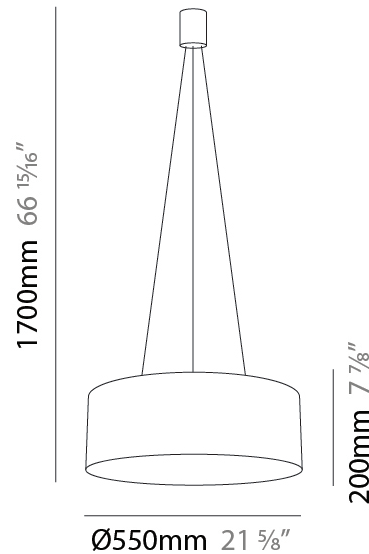

GENERAL

Series: Olimpia
 Partner: Icone
 Division: Design
 Installation: Suspension
 Product Type: Pendant
 Mounting Location: Ceiling
 Light Distribution: Direct / Indirect

PHYSICAL

Shape: Drum
 Diameter (mm): 550
 Diameter (in): 21 ⁵/₈
 Height (mm): 200
 Height (in): 7 ⁷/₈
 Max. Overall Height (mm): 1700
 Max. Overall Height (in): 21 ⁵/₈
 Fixture Finish: WHI / WGF / BKW / BCL
 Fixture Material: Extruded Aluminum

GENERAL

Series: Olimpia
 Partner: Icone
 Division: Design
 Installation: Suspension
 Product Type: Pendant
 Mounting Location: Ceiling
 Light Distribution: Direct

PHYSICAL

Shape: Drum
 Diameter (mm): 550
 Diameter (in): 21 5/8
 Height (mm): 200
 Height (in): 7 7/8
 Max. Overall Height (mm): 1700
 Max. Overall Height (in): 66 15/16
 Fixture Finish: WHI / WGF / BKW / BCL
 Fixture Material: Extruded Aluminum

OPTICAL

RATINGS AND CERTIFICATIONS

Certified By: Certified for North American Standards
 IP rating: IP20

PROJECT	_____
TYPE	_____
SPECIFIER	_____
QUANTITY	_____
DATE	_____

Ø110mm 4 15/16"

J-Box Cover Plate included