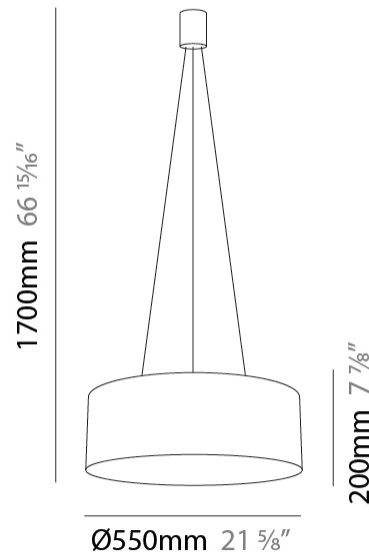

GENERAL

Series: Olimpia
 Partner: Icone
 Division: Design
 Installation: Suspension
 Product Type: Pendant
 Mounting Location: Ceiling
 Light Distribution: Direct / Indirect

PHYSICAL

Shape: Drum
 Diameter (mm): 550
 Diameter (in): 21 ⁵/₈
 Height (mm): 200
 Height (in): 7 ⁷/₈
 Max. Overall Height (mm): 1700
 Max. Overall Height (in): 21 ⁵/₈
 Fixture Finish: WHI / WGF / BKW / BCL
 Fixture Material: Extruded Aluminum

OPTICAL

RATINGS AND CERTIFICATIONS

Certified By: Certified for North American Standards
 IP rating: IP20

PROJECT	_____
TYPE	_____
SPECIFIER	_____
QUANTITY	_____
DATE	_____

Ø110mm 4 ¹⁵/₁₆"

J-Box Cover Plate included

GENERAL

Series: Olimpia
 Partner: Icone
 Division: Design
 Installation: Suspension
 Product Type: Pendant
 Mounting Location: Ceiling
 Light Distribution: Direct

PHYSICAL

Shape: Drum
 Diameter (mm): 550
 Diameter (in): 21 5/8
 Height (mm): 200
 Height (in): 7 7/8
 Max. Overall Height (mm): 1700
 Max. Overall Height (in): 66 15/16
 Fixture Finish: WHI / WGF / BKW / BCL
 Fixture Material: Extruded Aluminum