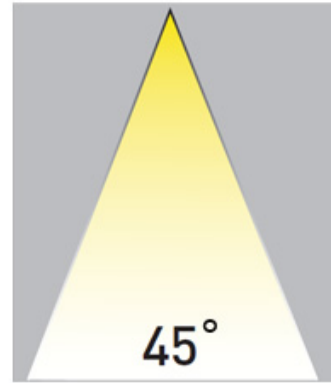

OLODUM ROUND RECESSED

E10I0093-

PROJECT	
TYPE	
SPECIFIER	
QUANTITY	
DATE	

Emax/Emin	180°	
	90°	0 m
	90°	2 m
78 / 22	Area: NAN x NAN	4 m
20 / 8	Area: NAN x NAN	6 m
9 / 4	Area: NAN x NAN	8 m
5 / 3	Area: NAN x NAN	10 m
4 / 2	Area: NAN x NAN	12 m
3 / 2	Area: NAN x NAN	
	0°	
	C0-C180: 154° + 154°	
	C90-C270: 153° + 153°