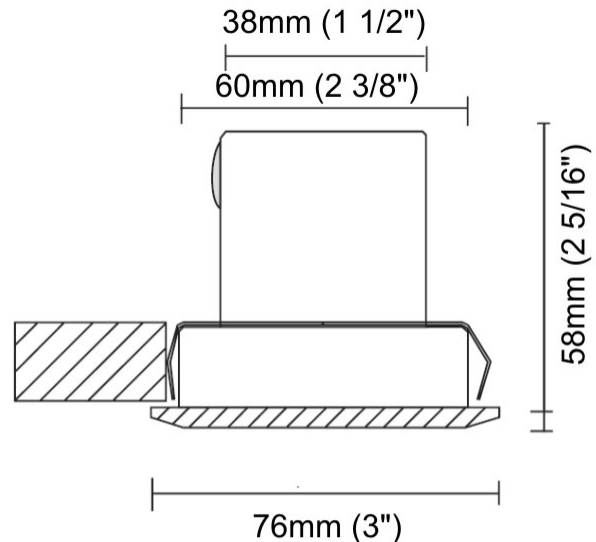

OLODUM ROUND RECESSED

E10Q0034-

base number _____ Color _____
Temperature _____

1. To build a product code in our configurator select the specify button on the base model # product page
2. To build a manual product code on this datasheet choose from the options listed below in blue font and add the suffix to the base model #

GENERAL

Series: Olodum
Subseries: Olodum Round
Brand: Side
Division: Exterior
Mounting Type: Recessed
Mounting Location: Ceiling
Subcategory: Downlight

PHYSICAL

Shape: Round
Diameter (mm): 76
Diameter (in): 3
Height (mm): 58
Height (in): 2 5/16
Min. Recessing Depth (mm): 63
Min. Recessing Depth (in): 2 1/2
Light Distribution: Direct
Weight (kg): 0.4
Weight (lbs): 0.88
Diffuser: Clear tempered glass
Gasket: Silicon rubber
Fixture Finish: SSS
Fixture Material: Stainless Steel

ELECTRICAL

Lamp Type: LED (Zhaga Standard)
Input Wattage (W): 4.4
Total Output Wattage (W): 3.1
Dimming: Non-Dimming / Phase Dimming (120Vac only) / 0-10V Dimming
Driver Included: No
Driver Location: Remote
Driver Type: Constant Current - 120 / 277Vac
Driver Class: Class 2
Input Voltage (V): 120 - 277
Constant Current (MA): 350

LED

Color Temperature (°K): 3000 / 4000
Max. Delivered Lumen (lm): 285 / 300
Nominal Lumen (lm): 350 / 380
CRI: >80 CRI
Lamp Life (hrs): 50000

OPTICAL

Optic°: 45

RATINGS AND CERTIFICATIONS

Certified By: Certified for North American Standards
IP rating: IP67
IK Rating: IK07

0.40 kg / 0.88 lbs

61mm (2 3/8")

Recessed Thickness: 10 / 12.5 / 15 / 25 / 30 mm
(3/8" / 1/2" / 9/16" / 1" / 1 3/16")