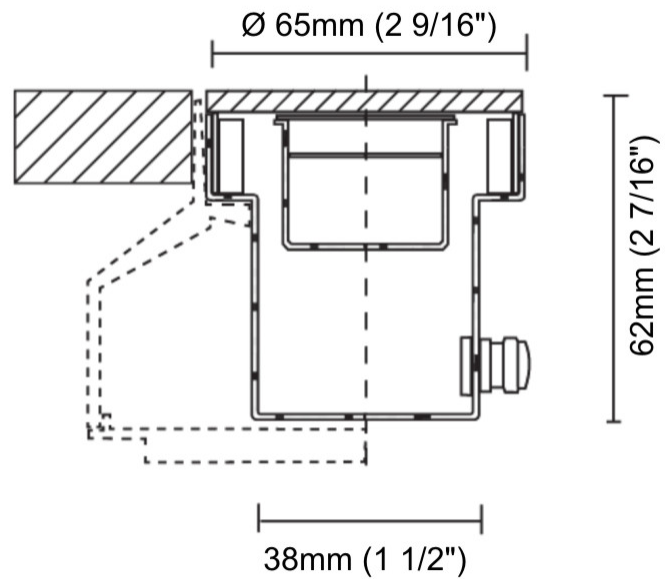

PROJECT	
TYPE	
SPECIFIER	
QUANTITY	
DATE	

OLODUM ROUND RECESSED

E10I0093-

base number Color
Temperature

1. To build a product code in our configurator select the specify button on the base model # product page
2. To build a manual product code on this datasheet choose from the options listed below in blue font and add the suffix to the base model #

GENERAL

Series: Olodum
Subseries: Olodum Round
Brand: Side
Division: Exterior
Mounting Type: Recessed
Mounting Location: In-Ground
Subcategory: Walk Over

PHYSICAL

Shape: Round
Diameter (mm): 65
Diameter (in): 2 9/16
Height (mm): 62
Height (in): 2 7/16
Light Distribution: Uplight
Weight (kg): 0.3
Weight (lbs): 0.66
Load Resistance (kg): 500
Load Resistance (lbs): 1102
Diffuser: Clear tempered glass
Gasket: Silicon rubber
Fixture Finish: SSS
Fixture Material: Stainless Steel

ELECTRICAL

Lamp Type: LED (Zhaga Standard)
Input Wattage (W): 3.5
Total Output Wattage (W): 3
Driver Included: No
Input Voltage (V): 120
Constant Current (MA): 350

LED

Number of LEDs: 1
Color Temperature (°K): 3000 / 4000
Max. Delivered Lumen (lm): 285 / 300
CRI: >80 CRI

OPTICAL

Reflector: Polycarbonate metallized reflector
Optic: 45

RATINGS AND CERTIFICATIONS

Certified By: Certified for North American Standards
IP rating: IP67
IK Rating: IK07

△ 0.3kg / 0.66lbs