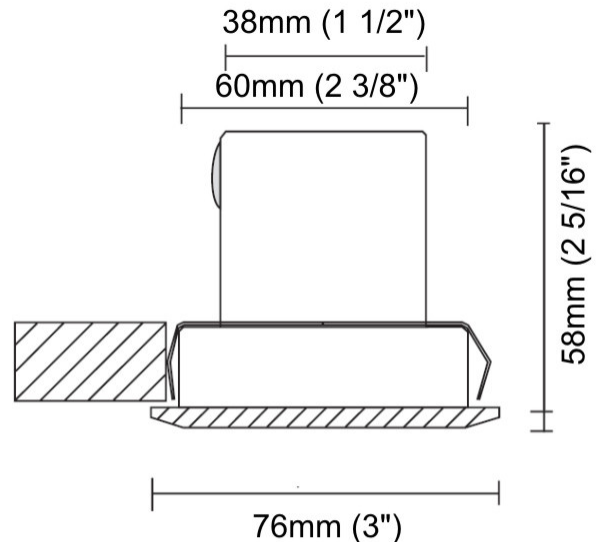

PROJECT	
TYPE	
SPECIFIER	
QUANTITY	
DATE	

OLODUM SQUARE RECESSED

E10Q0036-

base number Color
Temperature

1. To build a product code in our configurator select the specify button on the base model # product page
2. To build a manual product code on this datasheet choose from the options listed below in blue font and add the suffix to the base model #

GENERAL

Series: Olodum
Subseries: Olodum Square
Brand: Side
Division: Exterior
Mounting Type: Recessed
Mounting Location: Ceiling
Subcategory: Downlight

PHYSICAL

Shape: Square
Length (mm): 76
Length (in): 3
Width (mm): 76
Width (in): 3
Height (mm): 58
Height (in): 2 5/16
Min. Recessing Depth (mm): 63
Min. Recessing Depth (in): 2 1/2
Light Distribution: Downlight
Weight (kg): 0.4
Weight (lbs): 0.88
Diffuser: Clear tempered glass
Gasket: Silicon rubber
Fixture Finish: SSS
Fixture Material: Stainless Steel

ELECTRICAL

Lamp Type: LED (Zhaga Standard)
Total Output Wattage (W): 3.5
Dimming: 0-10V Dimming / Phase Dimming (120Vac Only)
Driver Included: No
Driver Location: Remote
Driver Type: Constant Current - 120 / 277Vac
Input Voltage (V): 120 - 277
Constant Current (MA): 350

LED

Color Temperature (°K): 3000 / 4000
Max. Delivered Lumen (lm): 285 / 300
Nominal Lumen (lm): 250 / 380
CRI: >80 CRI
Lamp Life (hrs): 50000

OPTICAL

Optic°: 45

RATINGS AND CERTIFICATIONS

Certified By: Certified for North American Standards
IP rating: IP67
IK Rating: IK07

0.40 kg / 0.88 lbs

61mm (2 3/8")

Recessed Thickness: 10 / 12.5 / 15 / 25 / 30 mm
(3/8" / 1/2" / 9/16" / 1" / 1 3/16")