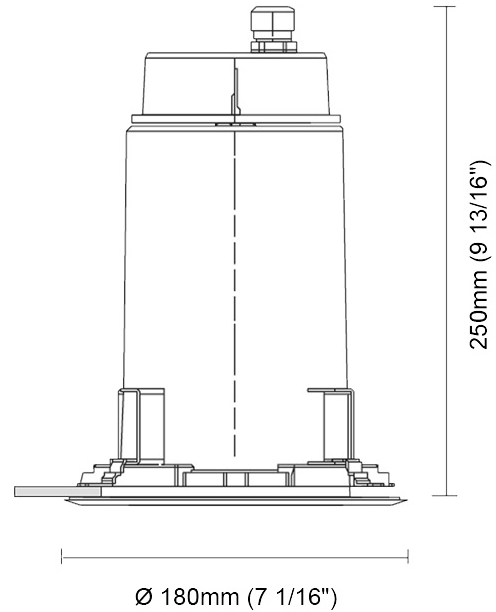

OLODUM RECESSED

E10Q0058- -

base number   Color   Lens
Temperature   Options

PROJECT
TYPE
SPECIFIER
QUANTITY
DATE

1. To build a product code in our configurator select the specify button on the base model # product page
2. To build a manual product code on this datasheet choose from the options listed below in blue font and add the suffix to the base model #

GENERAL

Series: Olodum
Brand: Side
Division: Exterior
Mounting Type: Recessed
Mounting Location: Ceiling

PHYSICAL

Shape: Round
Diameter (mm): 180
Diameter (in): 7 1/16
Height (mm): 250
Height (in): 9 13/16
Light Distribution: Direct
Weight (kg): 3.4
Weight (lbs): 7.5
Diffuser: Clear Tempered Glass
Fixture Finish: SSS
Fixture Material: Aluminum Die Cast

ELECTRICAL

Lamp Type: LED (Zhaga Standard)
Input Wattage (W): 9.1

LED

Number of LEDs: 1
Color Temperature (°K): 3000 / 4000
Max. Delivered Lumen (lm): 1157 / 1239
Nominal Lumen (lm): 1410 / 1510
CRI: >90 CRI

OPTICAL

Reflector: Polycarbonate metallized reflector
Optic: 15° / 30° / 45°

RATINGS AND CERTIFICATIONS

Certified By: CSA Certified to UL and CSA Standards
IP rating: IP67
IK Rating: IK10

3.4kg / 7.49lbs
180mm (7 1/16")
10 / 12.5 / 15 mm (3/8" / 1/2" / 9/16")