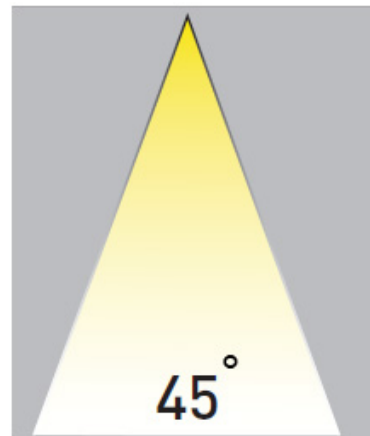

Emax/Emin	180°	
	90°	90° 0 m
		Area: NAN x NAN 2 m
78 / 22		Area: NAN x NAN 4 m
20 / 8		Area: NAN x NAN 6 m
9 / 4		Area: NAN x NAN 8 m
5 / 3		Area: NAN x NAN 10 m
4 / 2		Area: NAN x NAN 12 m
3 / 2		0°
	C0-C180: 154° + 154°	C90-C270: 153° + 153°