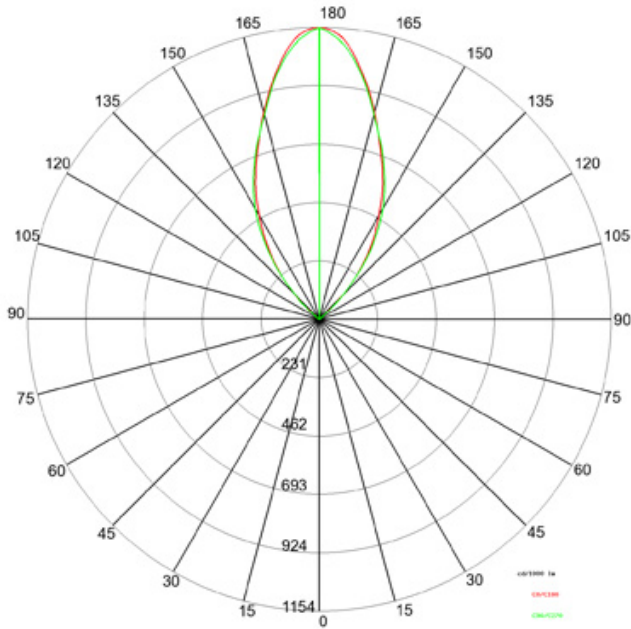

OLODUM SQUARE RECESSED

E10Q0036-

PROJECT	
TYPE	
SPECIFIER	
QUANTITY	
DATE