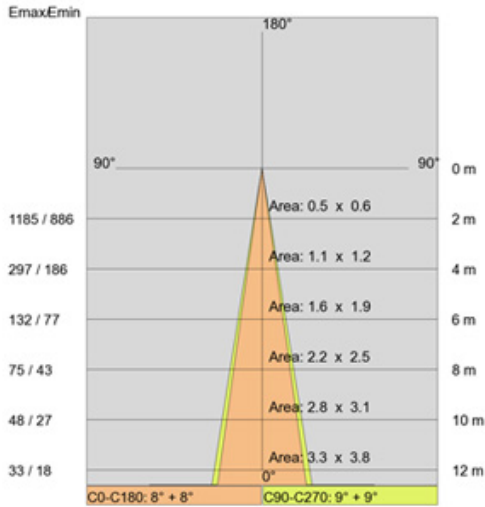

PROJECT
TYPE
SPECIFIER
QUANTITY
DATE