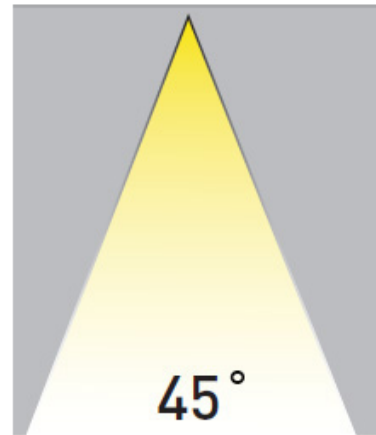

OLODUM SQUARE RECESSED

E10I0094-

PROJECT	
TYPE	
SPECIFIER	
QUANTITY	
DATE	

Emax/Emin	180°	
	90°	0 m
		2 m
		4 m
		6 m
		8 m
		10 m
		12 m
	0°	
78 / 22	Area: NAN x NAN	
20 / 8	Area: NAN x NAN	
9 / 4	Area: NAN x NAN	
5 / 3	Area: NAN x NAN	
4 / 2	Area: NAN x NAN	
3 / 2	Area: NAN x NAN	
	CO-C180: 154° + 154°	CO-C270: 153° + 153°

E