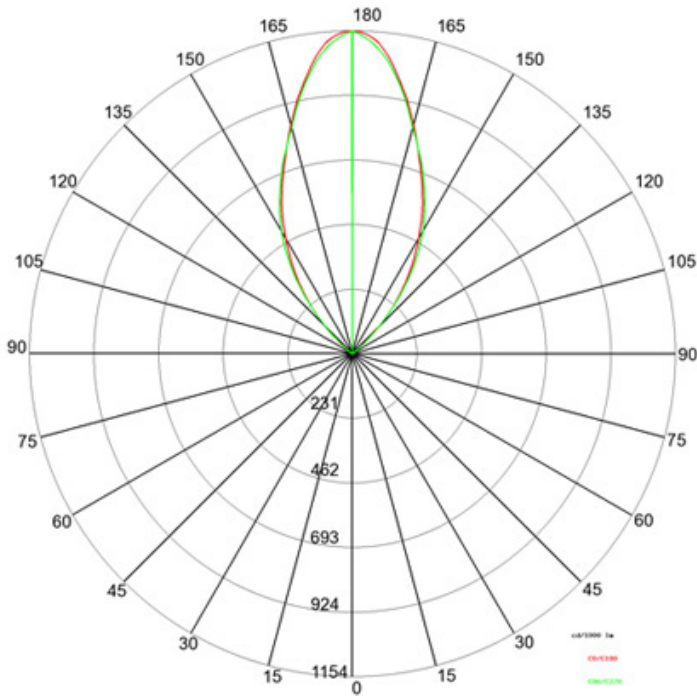

OLODUM SQUARE RECESSED

E10I0094-

PROJECT	
TYPE	
SPECIFIER	
QUANTITY	
DATE	

Emax/Emin	180°	
	90°	0 m
		2 m
		4 m
		6 m
		8 m
		10 m
		12 m
	0°	
78 / 22	Area: NAN x NAN	
20 / 8	Area: NAN x NAN	
9 / 4	Area: NAN x NAN	
5 / 3	Area: NAN x NAN	
4 / 2	Area: NAN x NAN	
3 / 2	Area: NAN x NAN	
	CO-C180: 154° + 154°	CO-C270: 153° + 153°

E