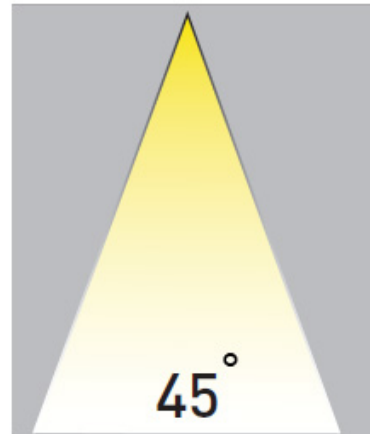

Emax/Emin	180°	90°	0°
78 / 22	Area: NAN x NAN		
20 / 8	Area: NAN x NAN		
9 / 4	Area: NAN x NAN		
5 / 3	Area: NAN x NAN		
4 / 2	Area: NAN x NAN		
3 / 2	Area: NAN x NAN		
	C0-C180: 154° + 154°	C90-C270: 153° + 153°