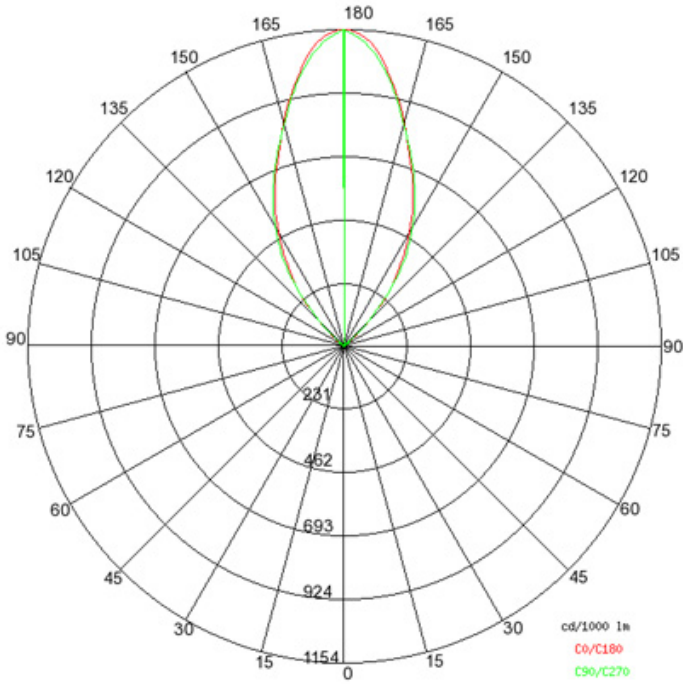

OLODUM ROUND RECESSED

E10I0093-

PROJECT	
TYPE	
SPECIFIER	
QUANTITY	
DATE	

Emax/Emin	180°	
	90°	0 m
	90°	2 m
78 / 22	Area: NAN x NAN	4 m
20 / 8	Area: NAN x NAN	6 m
9 / 4	Area: NAN x NAN	8 m
5 / 3	Area: NAN x NAN	10 m
4 / 2	Area: NAN x NAN	12 m
3 / 2	Area: NAN x NAN	
	0°	
	C0-C180: 154° + 154°	
	C90-C270: 153° + 153°