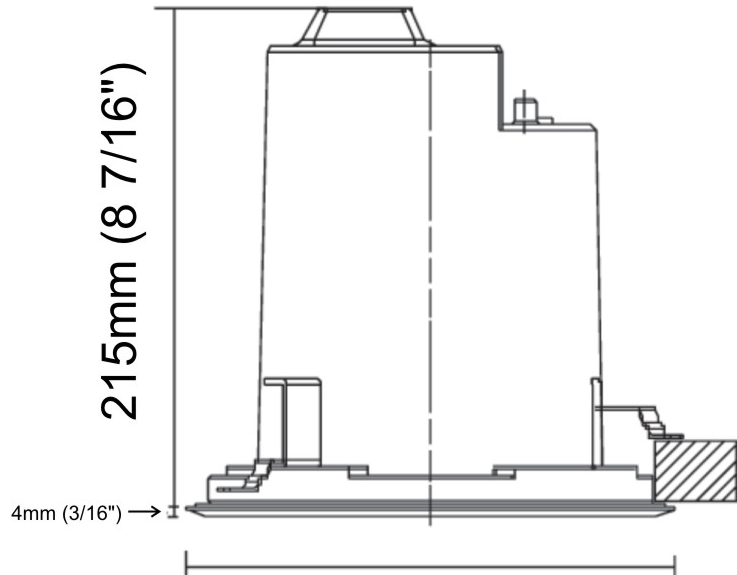

PHYSICAL

Shape: Round _____
Diameter (mm): 220 _____
Diameter (in): 8 ¹¹/₁₆ _____
Height (mm): 215 _____
Height (in): 8 ⁷/₁₆ _____
Light Distribution: Adjustable / Direct _____
Weight (kg): 3.6 _____
Weight (lbs): 7.94 _____
Diffuser: Clear tempered glass _____
Fixture Finish: SSS _____
Fixture Material: Aluminum Die Cast _____

ELECTRICAL

Lamp Type: LED (Zhaga Standard) _____
Input Wattage (W): 20 _____
Total Output Wattage (W): 17 _____
Dimming: Tri-Mode (Non-Dimming and Phase Dimming (120Vac only) and 0-10V Dimming) _____
Driver Included: Yes _____
Driver Location: Integrated _____
Driver Type: Constant Current - Universal _____
Driver Class: Class 2 _____
Input Voltage (V): 120 - 277 _____
Constant Current (MA): 500 _____
Upon Request: (Not included - see components [IP65 or higher enclosure to be supplied by others]) 0-10Vdc dimming / (Included) Integral: Phase dimming @120Vac only / 277Vac _____

LED

Color Temperature (°K): 3000 / 4000 _____
Max. Delivered Lumen (lm): 2434.9 / 2587.5 _____
Nominal Lumen (lm): 2750 / 2945 _____
CRI: >80 CRI _____
Lamp Life (hrs): 50000 _____

OPTICAL

Reflector: Polycarbonate metallized reflector _____
Beam Angle: Spot - 15° / Flood - 45° / Wide Flood - 65° / Asymmetric _____

RATINGS AND CERTIFICATIONS

Certified By: Certified for North American Standards _____
IP rating: IP67 _____
IK Rating: IK10 _____

220mm (8 11/16")

Recessed Thickness 10 / 12.5 / 15 / 25 / 30 mm
(3/8" / 1/2" / 9/16" / 1" / 1 3/16")

201mm (7 15/16")
3.6kg / 7.93lbs