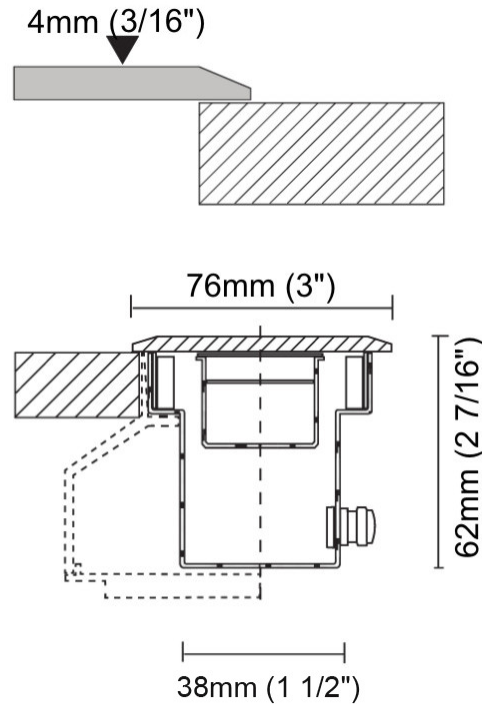

OLODUM SQUARE RECESSED

E10I0094-

base number _____ Color _____
Temperature _____

1. To build a product code in our configurator select the specify button on the base model # product page
2. To build a manual product code on this datasheet choose from the options listed below in blue font and add the suffix to the base model #

GENERAL

Series: Olodum
Subseries: Olodum Square
Brand: Side
Division: Exterior
Mounting Type: Recessed
Mounting Location: In-Ground
Subcategory: Walk Over

PHYSICAL

Shape: Square
Width (mm): 76
Width (in): 3
Height (mm): 62
Height (in): 2 ⁷/₁₆
Light Distribution: Uplight
Weight (kg): 0.3
Weight (lbs): 0.66
Load Resistance (kg): 500
Load Resistance (lbs): 1102
Diffuser: Clear tempered glass
Gasket: Silicon rubber
Fixture Finish: SSS
Fixture Material: Stainless Steel

ELECTRICAL

Lamp Type: LED (Zhaga Standard)
Input Wattage (W): 3.5
Total Output Wattage (W): 3.5
Driver Included: No
Input Voltage (V): 120
Constant Current (MA): 350

LED

Number of LEDs: 1
Color Temperature (°K): 3000 / 4000
Max. Delivered Lumen (lm): 285 / 300
CRI: >80 CRI

OPTICAL

Reflector°: Polycarbonate metallized reflector
Optic°: 45

RATINGS AND CERTIFICATIONS

Certified By: Certified for North American Standards
IP rating: IP67
IK Rating: IK07