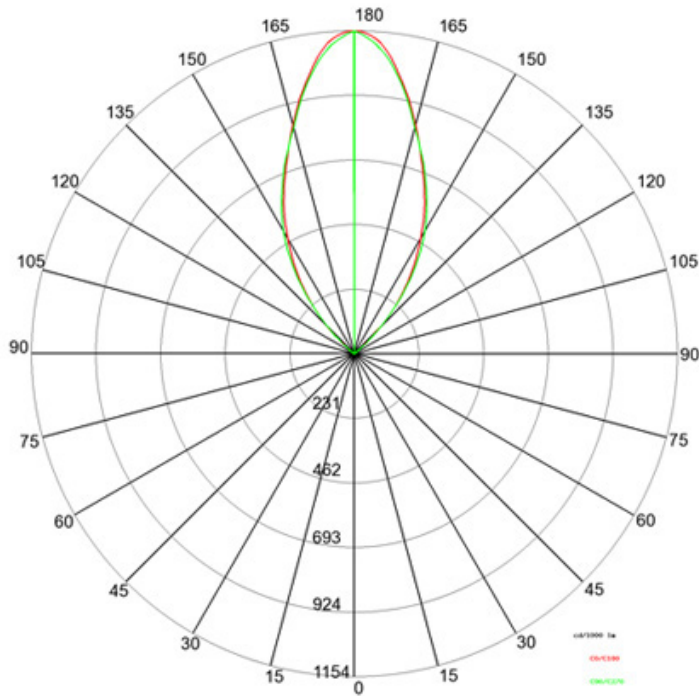

OLODUM ROUND RECESSED

E10I0019-

PROJECT _____
TYPE _____
SPECIFIER _____
QUANTITY _____
DATE _____

Emax/Emin	180°	
	90°	0 m
		2 m
78 / 22	Area: NAN x NAN	4 m
20 / 8	Area: NAN x NAN	6 m
9 / 4	Area: NAN x NAN	8 m
5 / 3	Area: NAN x NAN	10 m
4 / 2	Area: NAN x NAN	12 m
3 / 2	Area: NAN x NAN	
	0°	
	CO-C180: 154° + 154°	C90-C270: 153° + 153°

E