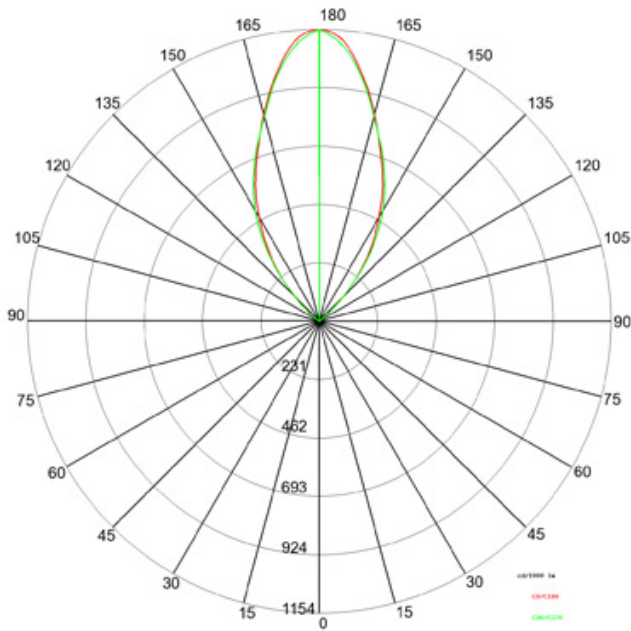

OLODUM ROUND RECESSED

E10Q0034-

PROJECT	
TYPE	
SPECIFIER	
QUANTITY	
DATE