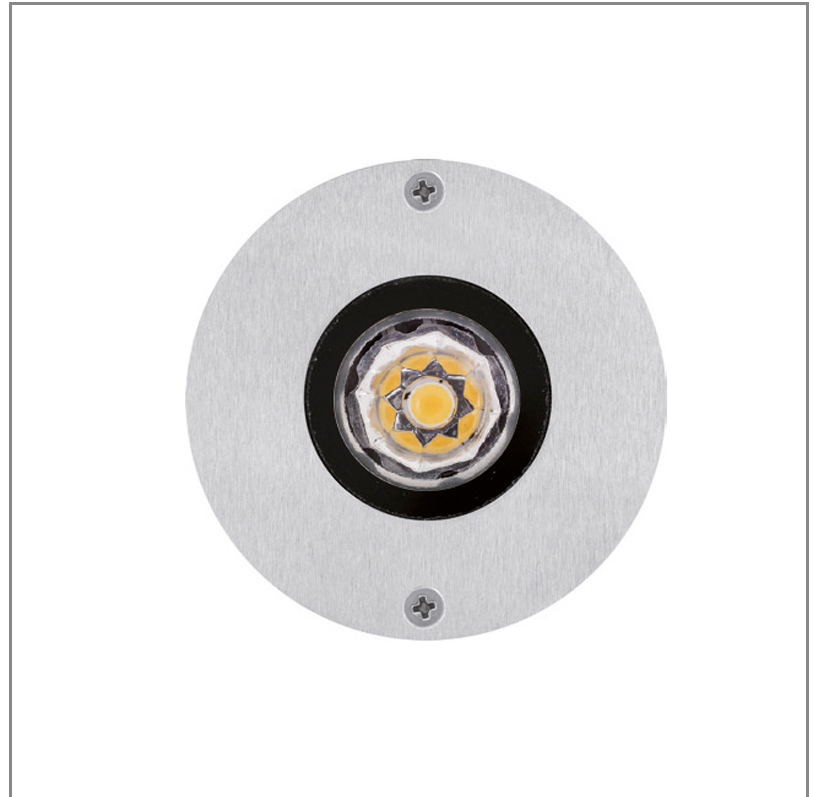

PROJECT	
TYPE	
SPECIFIER	
QUANTITY	
DATE	

OLODUM ROUND RECESSED

E10I0093-

base number Color
Temperature

1. To build a product code in our configurator select the specify button on the base model # product page
2. To build a manual product code on this datasheet choose from the options listed below in blue font and add the suffix to the base model #

GENERAL

Series: Olodum
Subseries: Olodum Round
Brand: Side
Division: Exterior
Mounting Type: Recessed
Mounting Location: In-Ground
Subcategory: Walk Over

PHYSICAL

Shape: Round
Diameter (mm): 65
Diameter (in): 2 9/16
Height (mm): 62
Height (in): 2 7/16
Light Distribution: Uplight
Weight (kg): 0.3
Weight (lbs): 0.66
Load Resistance (kg): 500
Load Resistance (lbs): 1102
Diffuser: Clear tempered glass
Gasket: Silicon rubber
Fixture Finish: SSS
Fixture Material: Stainless Steel

ELECTRICAL

Lamp Type: LED (Zhaga Standard)
Input Wattage (W): 3.5
Total Output Wattage (W): 3
Driver Included: No
Input Voltage (V): 120
Constant Current (MA): 350

LED

Number of LEDs: 1
Color Temperature (°K): 3000 / 4000
Max. Delivered Lumen (lm): 285 / 300
CRI: >80 CRI

OPTICAL

Reflector: Polycarbonate metallized reflector
Optic: 45

RATINGS AND CERTIFICATIONS

Certified By: Certified for North American Standards
IP rating: IP67
IK Rating: IK07

△ 0.3kg / 0.66lbs