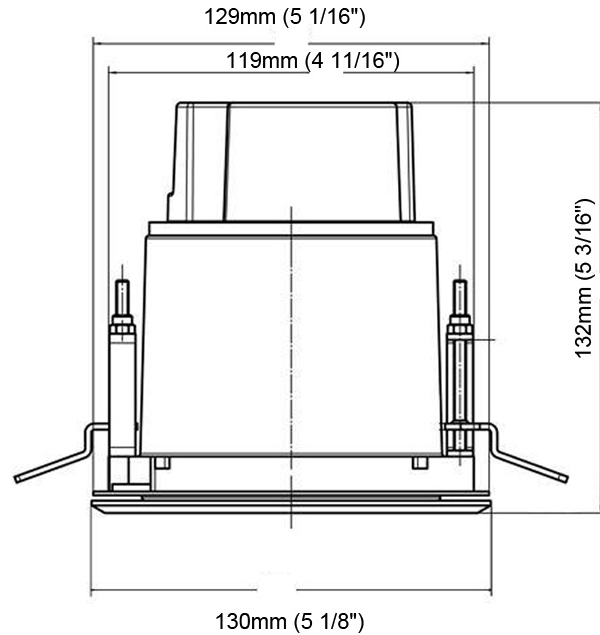

GENERAL

Series: Olodum
Subseries: Olodum Round
Brand: Side
Division: Exterior
Mounting Type: Recessed
Mounting Location: Ceiling
Subcategory: Downlight

PHYSICAL

Shape: Round
Diameter (mm): 130
Diameter (in): 5 1/8
Height (mm): 132
Height (in): 5 3/16
Light Distribution: Downlight
Weight (kg): 1.450
Weight (lbs): 3.2
Diffuser: Clear tempered glass
Gasket: Silicon rubber
Fixture Finish: SSS
Fixture Material: Aluminum Die Cast

ELECTRICAL

Lamp Type: LED (Zhaga Standard)
Input Wattage (W): 6.8
Total Output Wattage (W): 5.8
Dimming: 0-10V Dimming / Phase Dimming (120Vac Only)
Driver Included: No
Driver Location: Remote
Driver Type: Constant Current - Universal
Driver Class: Class 2
Input Voltage (V): 120 - 277
Constant Current (MA): 203
Upon Request: (Not included - see components [IP65 or higher enclosure to be supplied by others]) 0-10Vdc dimming / Phase dimming @120Vac only / 277Vac

LED

Color Temperature (°K): 3000 / 4000
Max. Delivered Lumen (lm): 814.5 / 868.5
CRI: >80 CRI
Lamp Life (hrs): 50000

OPTICAL

Reflector: Polycarbonate metallized reflector
Optic: 15 / 30 / 45

RATINGS AND CERTIFICATIONS

Certified By: Certified for North American Standards
IP rating: IP67
IK Rating: IK10

PROJECT
TYPE
SPECIFIER
QUANTITY
DATE

1.45kg / 3.2lbs

127mm (5")

Recessed Thickness: 10 / 12.5 / 15 mm (3/8" / 1/2" / 9/16")