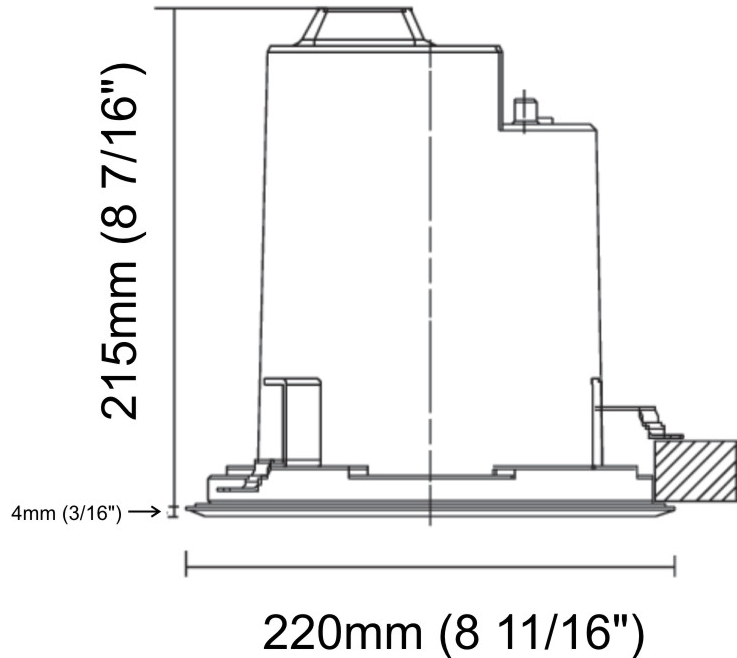

PHYSICAL

Shape: Round _____
Diameter (mm): 220 _____
Diameter (in): 8 11/16 _____
Height (mm): 215 _____
Height (in): 8 7/16 _____
Light Distribution: Adjustable / Direct _____
Weight (kg): 3.6 _____
Weight (lbs): 7.94 _____
Diffuser: Clear tempered glass _____
Fixture Finish: SSS _____
Fixture Material: Aluminum Die Cast _____

ELECTRICAL

Lamp Type: LED (Zhaga Standard) _____
Input Wattage (W): 20 _____
Total Output Wattage (W): 17 _____
Dimming: Tri-Mode (Non-Dimming and Phase Dimming (120Vac only) and 0-10V Dimming) _____
Driver Included: Yes _____
Driver Location: Integrated _____
Driver Type: Constant Current - Universal _____
Driver Class: Class 2 _____
Input Voltage (V): 120 - 277 _____
Constant Current (MA): 500 _____
Upon Request: (Not included - see components [IP65 or higher enclosure to be supplied by others]) 0-10Vdc dimming / (Included) Integral: Phase dimming @120Vac only / 277Vac _____

LED

Color Temperature (°K): 3000 / 4000 _____
Max. Delivered Lumen (lm): 2434.9 / 2607.5 _____
Nominal Lumen (lm): 2750 / 2945 _____
CRI: >80 CRI _____
Lamp Life (hrs): 50000 _____

OPTICAL

Reflector: Polycarbonate metallized reflector _____
Optic: 15 / 45 / 65 / ASY _____

RATINGS AND CERTIFICATIONS

Certified By: Certified for North American Standards _____
IP rating: IP67 _____
IK Rating: IK10 _____

Recessed Thickness 10 / 12.5 / 15 / 25 / 30 mm
(3/8" / 1/2" / 9/16" / 1" / 1 3/16")

E

201mm (7 15/16")
3.6kg / 7.93lbs