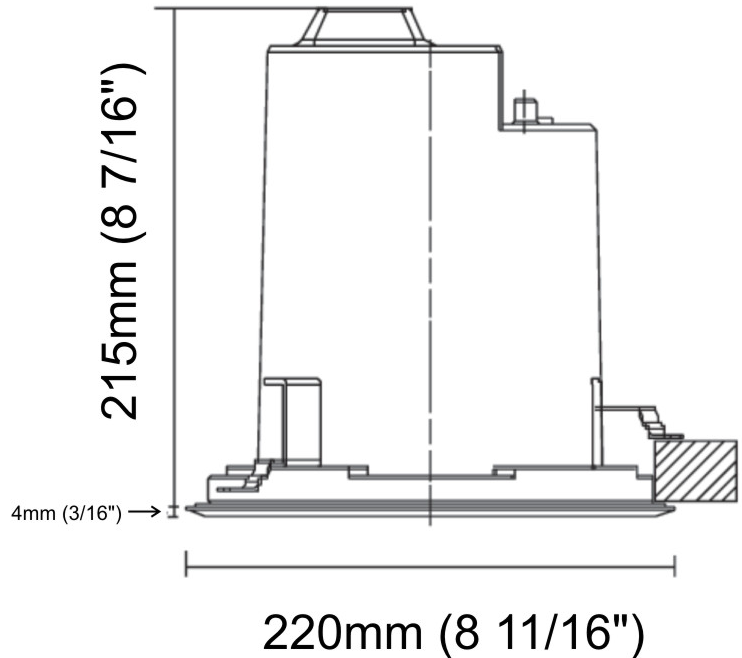

GENERAL

Series: Olodum
Brand: Side
Division: Exterior
Mounting Type: Recessed
Mounting Location: Ceiling
Subcategory: Downlight

PHYSICAL

Shape: Round
Diameter (mm): 220
Diameter (in): 8 11/16
Height (mm): 215
Height (in): 8 7/16
Light Distribution: Adjustable / Direct
Weight (kg): 3.6
Weight (lbs): 7.94
Diffuser: Clear tempered glass
Fixture Finish: SSS
Fixture Material: Aluminum Die Cast

ELECTRICAL

Lamp Type: LED (Zhaga Standard)
Input Wattage (W): 20
Total Output Wattage (W): 17
Dimming: Tri-Mode (Non-Dimming and Phase Dimming (120Vac only) and 0-10V Dimming)
Driver Included: Yes
Driver Location: Integrated
Driver Type: Constant Current - Universal
Driver Class: Class 2
Input Voltage (V): 120 - 277
Constant Current (MA): 500
Upon Request: (Not included - see components [IP65 or higher enclosure to be supplied by others]) 0-10Vdc dimming / (Included) Integral: Phase dimming @120Vac only / 277Vac

LED

Color Temperature (°K): 3000 / 4000
Max. Delivered Lumen (lm): 2434.9 / 2607.5
Nominal Lumen (lm): 2750 / 2945
CRI: >80 CRI
Lamp Life (hrs): 50000

OPTICAL

Reflector: Polycarbonate metallized reflector
Optic: 15 / 45 / 65 / ASY

RATINGS AND CERTIFICATIONS

Certified By: Certified for North American Standards
IP rating: IP67
IK Rating: IK10

Recessed Thickness: 10 / 12.5 / 15 / 25 / 30 mm
(3/8" / 1/2" / 9/16" / 1" / 1 3/16")

201mm (7 15/16")
3.6kg / 7.93lbs