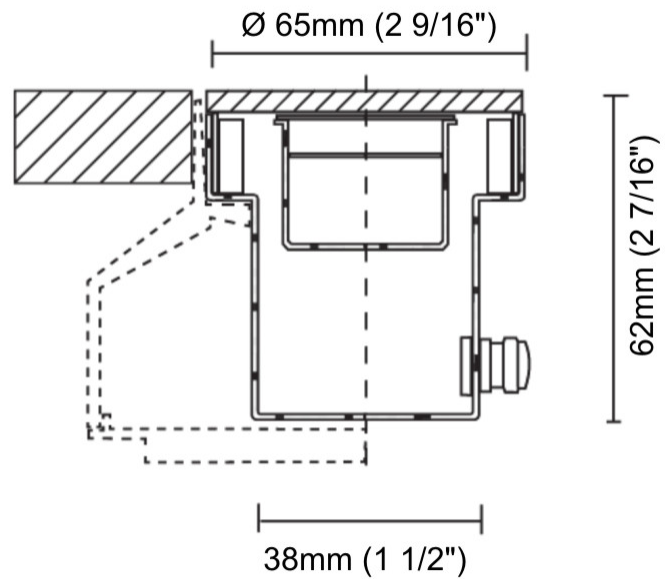

PROJECT	
TYPE	
SPECIFIER	
QUANTITY	
DATE	

OLODUM ROUND RECESSED

E10I0093-

base number Color
Temperature

1. To build a product code in our configurator select the specify button on the base model # product page
2. To build a manual product code on this datasheet choose from the options listed below in blue font and add the suffix to the base model #

GENERAL

Series: Olodum
Subseries: Olodum Round
Brand: Side
Division: Exterior
Mounting Type: Recessed
Mounting Location: In-Ground
Subcategory: Walk Over

PHYSICAL

Shape: Round
Diameter (mm): 65
Diameter (in): 2 9/16
Height (mm): 62
Height (in): 2 7/16
Light Distribution: Uplight
Weight (kg): 0.3
Weight (lbs): 0.66
Load Resistance (kg): 500
Load Resistance (lbs): 1102
Diffuser: Clear tempered glass
Gasket: Silicon rubber
Fixture Finish: SSS
Fixture Material: Stainless Steel

ELECTRICAL

Lamp Type: LED (Zhaga Standard)
Input Wattage (W): 3.5
Total Output Wattage (W): 3
Driver Included: No
Input Voltage (V): 120
Constant Current (MA): 350

LED

Number of LEDs: 1
Color Temperature (°K): 3000 / 4000
Max. Delivered Lumen (lm): 285 / 300
CRI: >80 CRI

OPTICAL

Reflector: Polycarbonate metallized reflector
Optic: 45

RATINGS AND CERTIFICATIONS

Certified By: Certified for North American Standards
IP rating: IP67
IK Rating: IK07

△ 0.3kg / 0.66lbs