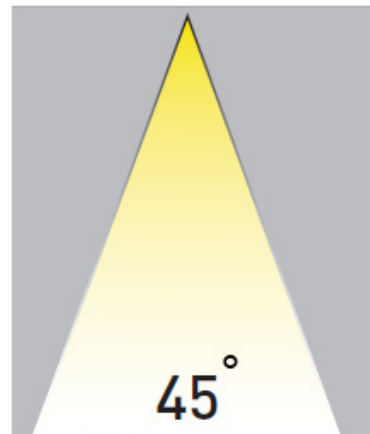

Emax/Emin	Beam Angle	Area	Height
	180°	Area: NAN x NAN	0 m
	90°	Area: NAN x NAN	2 m
		Area: NAN x NAN	4 m
		Area: NAN x NAN	6 m
		Area: NAN x NAN	8 m
		Area: NAN x NAN	10 m
		Area: NAN x NAN	12 m
	0°		
	C0-C180: 154° + 154°		
	C90-C270: 153° + 153°