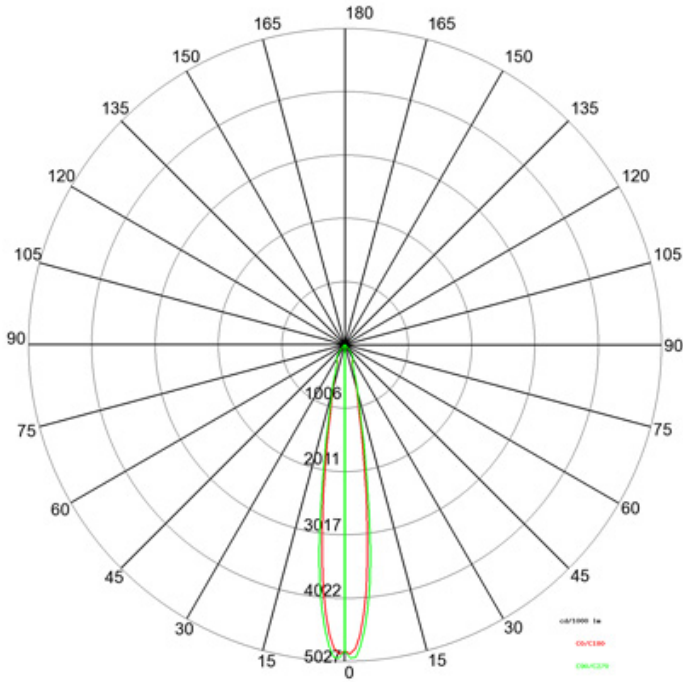

PROJECT
TYPE
SPECIFIER
QUANTITY
DATE