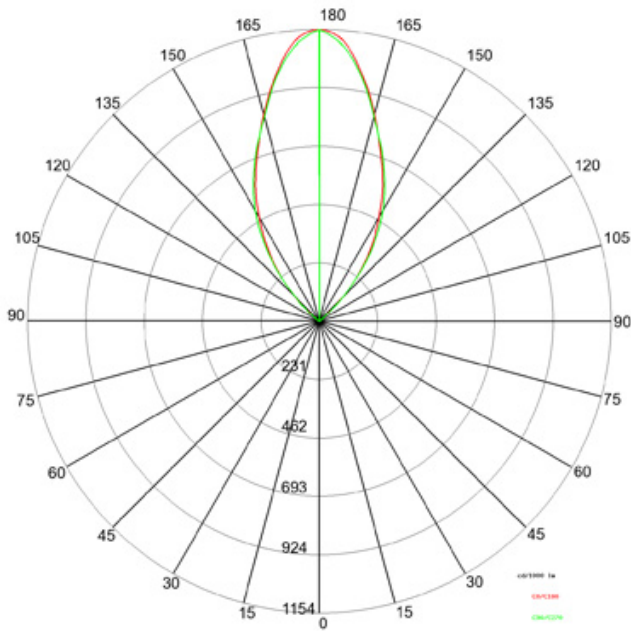

GENERAL

Series: Olodum
 Subseries: Olodum Round
 Brand: Side
 Division: Exterior
 Mounting Type: Recessed
 Mounting Location: Ceiling
 Subcategory: Downlight

PHYSICAL

Shape: Round
 Diameter (mm): 76
 Diameter (in): 3
 Height (mm): 58
 Height (in): 2 5/16
 Min. Recessing Depth (mm): 63
 Min. Recessing Depth (in): 2 1/2
 Light Distribution: Direct
 Weight (kg): 0.4
 Weight (lbs): 0.88
 Diffuser: Clear tempered glass
 Gasket: Silicon rubber
 Fixture Finish: SSS
 Fixture Material: Stainless Steel

LED

Color Temperature (°K): 3000 / 4000
 Max. Delivered Lumen (lm): 285 / 300
 Nominal Lumen (lm): 350 / 380
 CRI: >80 CRI
 Lamp Life (hrs): 50000

OPTICAL

Optic°: 45

RATINGS AND CERTIFICATIONS

Certified By: Certified for North American Standards
 IP rating: IP67
 IK Rating: IK07

0.40 kg / 0.88 lbs

61mm (2 3/8 inch)

Recessed Thickness: 10 / 12.5 / 15 / 25 / 30 mm
 (3/8" / 1/2" / 9/16" / 1" / 1 3/16")

OLODUM ROUND RECESSED

E10Q0034-

PROJECT	
TYPE	
SPECIFIER	
QUANTITY	
DATE	

Emax/Emin	Beam Angle	Area	Height
	180°	Area: NAN x NAN	0 m
	90°	Area: NAN x NAN	2 m
78 / 22		Area: NAN x NAN	4 m
20 / 8		Area: NAN x NAN	6 m
9 / 4		Area: NAN x NAN	8 m
5 / 3		Area: NAN x NAN	10 m
4 / 2		Area: NAN x NAN	12 m
3 / 2	0°	Area: NAN x NAN	
	C0-C180: 154° + 154°		
	C90-C270: 153° + 153°		

GENERAL

Series: Olodum
 Brand: Side
 Division: Exterior
 Mounting Type: Recessed
 Mounting Location: Ceiling

PHYSICAL

Shape: Round
 Diameter (mm): 180
 Diameter (in): 7 1/16
 Height (mm): 250
 Height (in): 9 13/16
 Light Distribution: Direct
 Weight (kg): 3.4
 Weight (lbs): 7.5
 Diffuser: Clear Tempered Glass
 Fixture Finish: SSS
 Fixture Material: Aluminum Die Cast