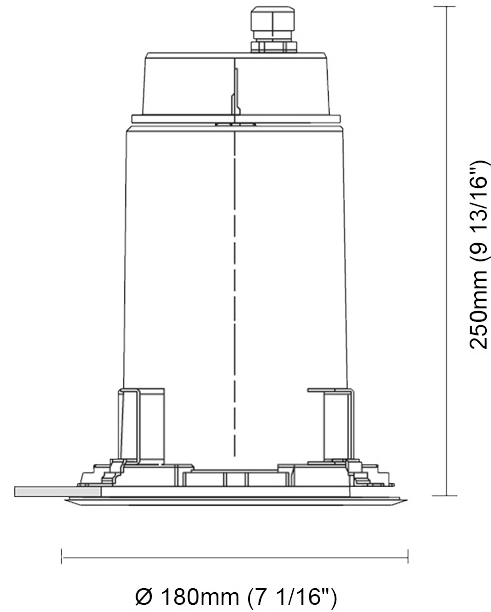

GENERAL

Series: Olodum
 Subseries: Olodum Round
 Brand: Side
 Division: Exterior
 Mounting Type: Recessed
 Mounting Location: Ceiling
 Subcategory: Downlight

PHYSICAL

Shape: Round
 Diameter (mm): 76
 Diameter (in): 3
 Height (mm): 58
 Height (in): 2 5/16
 Min. Recessing Depth (mm): 63
 Min. Recessing Depth (in): 2 1/2
 Light Distribution: Direct
 Weight (kg): 0.4
 Weight (lbs): 0.88
 Diffuser: Clear tempered glass
 Gasket: Silicon rubber
 Fixture Finish: SSS
 Fixture Material: Stainless Steel

GENERAL

Series: Olodum
 Brand: Side
 Division: Exterior
 Mounting Type: Recessed
 Mounting Location: Ceiling

PHYSICAL

Shape: Round
 Diameter (mm): 180
 Diameter (in): 7 1/16
 Height (mm): 250
 Height (in): 9 13/16
 Light Distribution: Direct
 Weight (kg): 3.4
 Weight (lbs): 7.5
 Diffuser: Clear Tempered Glass
 Fixture Finish: SSS
 Fixture Material: Aluminum Die Cast

ELECTRICAL

Lamp Type: LED (Zhaga Standard)
 Input Wattage (W): 9.1

LED

Number of LEDs: 1
 Color Temperature (°K): 3000 / 4000
 Max. Delivered Lumen (lm): 1157 / 1239
 Nominal Lumen (lm): 1410 / 1510
 CRI: >90 CRI

OPTICAL

Reflector: Polycarbonate metallized reflector
 Optic: 15° / 30° / 45°

RATINGS AND CERTIFICATIONS

Certified By: CSA Certified to UL and CSA Standards
 IP rating: IP67
 IK Rating: IK10

180mm (7 1/16")
 3.4kg / 7.49lbs
 Recessed Thickness: 10 / 12.5 / 15 mm (3/8" / 1/2" / 9/16")