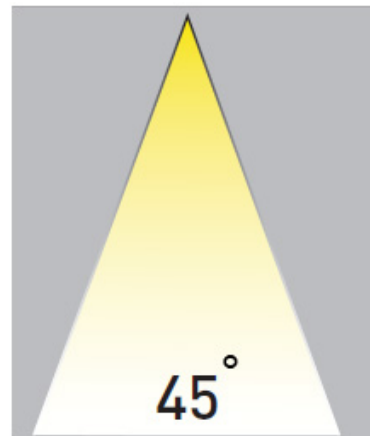

GENERAL

Series: Olodum
 Subseries: Olodum Round
 Brand: Side
 Division: Exterior
 Mounting Type: Recessed
 Mounting Location: Ceiling
 Subcategory: Downlight

PHYSICAL

Shape: Round
 Diameter (mm): 76
 Diameter (in): 3
 Height (mm): 58
 Height (in): 2 5/16
 Min. Recessing Depth (mm): 63
 Min. Recessing Depth (in): 2 1/2
 Light Distribution: Direct
 Weight (kg): 0.4
 Weight (lbs): 0.88
 Diffuser: Clear tempered glass
 Gasket: Silicon rubber
 Fixture Finish: SSS
 Fixture Material: Stainless Steel

0.40 kg / 0.88 lbs

61mm (2 3/8 inch)

Recessed Thickness: 10 / 12.5 / 15 / 25 / 30 mm
 (3/8" / 1/2" / 9/16" / 1" / 1 3/16")

OLODUM ROUND RECESSED

E10Q0034-

PROJECT	
TYPE	
SPECIFIER	
QUANTITY	
DATE	

Emax/Emin	Beam Angle	Area	Height
	180°	Area: NAN x NAN	0 m
	90°	Area: NAN x NAN	2 m
78 / 22		Area: NAN x NAN	4 m
20 / 8		Area: NAN x NAN	6 m
9 / 4		Area: NAN x NAN	8 m
5 / 3		Area: NAN x NAN	10 m
4 / 2		Area: NAN x NAN	12 m
3 / 2	0°	Area: NAN x NAN	
	C0-C180: 154° + 154°		
	C90-C270: 153° + 153°		

GENERAL

Series: Olodum
 Brand: Side
 Division: Exterior
 Mounting Type: Recessed
 Mounting Location: Ceiling

PHYSICAL

Shape: Round
 Diameter (mm): 180
 Diameter (in): 7 1/16
 Height (mm): 250
 Height (in): 9 13/16
 Light Distribution: Direct
 Weight (kg): 3.4
 Weight (lbs): 7.5
 Diffuser: Clear Tempered Glass
 Fixture Finish: SSS
 Fixture Material: Aluminum Die Cast