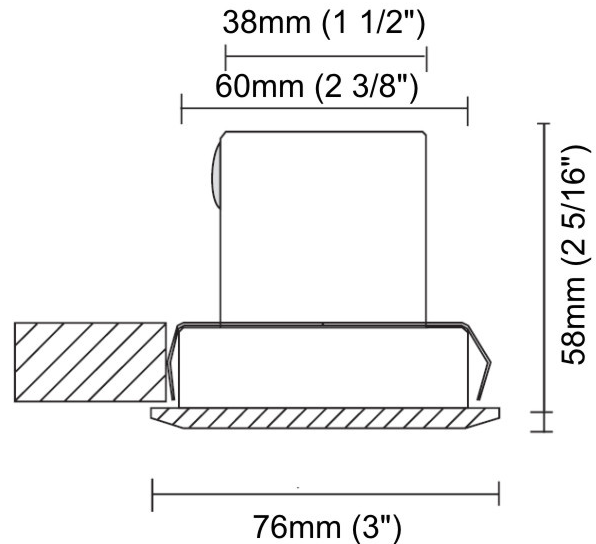

GENERAL

Series: Olodum
 Subseries: Olodum Round
 Brand: Side
 Division: Exterior
 Mounting Type: Recessed
 Mounting Location: Ceiling
 Subcategory: Downlight

PHYSICAL

Shape: Round
 Diameter (mm): 76
 Diameter (in): 3
 Height (mm): 58
 Height (in): 2 5/16
 Min. Recessing Depth (mm): 63
 Min. Recessing Depth (in): 2 1/2
 Light Distribution: Direct
 Weight (kg): 0.4
 Weight (lbs): 0.88
 Diffuser: Clear tempered glass
 Gasket: Silicon rubber
 Fixture Finish: SSS
 Fixture Material: Stainless Steel

0.40 kg / 0.88 lbs

61mm (2 3/8 inch)

Recessed Thickness: 10 / 12.5 / 15 / 25 / 30 mm
 (3/8" / 1/2" / 9/16" / 1" / 1 3/16")

OLODUM ROUND RECESSED

E10Q0034-

PROJECT	
TYPE	
SPECIFIER	
QUANTITY	
DATE	

Emax/Emin	Beam Angle	Area	Height
	180°	Area: NAN x NAN	0 m
	90°	Area: NAN x NAN	2 m
78 / 22		Area: NAN x NAN	4 m
20 / 8		Area: NAN x NAN	6 m
9 / 4		Area: NAN x NAN	8 m
5 / 3		Area: NAN x NAN	10 m
4 / 2		Area: NAN x NAN	12 m
3 / 2	0°	Area: NAN x NAN	
	C0-C180: 154° + 154°		
	C90-C270: 153° + 153°		

GENERAL

Series: Olodum
 Brand: Side
 Division: Exterior
 Mounting Type: Recessed
 Mounting Location: Ceiling

PHYSICAL

Shape: Round
 Diameter (mm): 180
 Diameter (in): 7 1/16
 Height (mm): 250
 Height (in): 9 13/16
 Light Distribution: Direct
 Weight (kg): 3.4
 Weight (lbs): 7.5
 Diffuser: Clear Tempered Glass
 Fixture Finish: SSS
 Fixture Material: Aluminum Die Cast

OPTICAL

Reflector: Polycarbonate metallized reflector
 Optic: 15° / 30° / 45°

RATINGS AND CERTIFICATIONS

Certified By: CSA Certified to UL and CSA Standards
 IP rating: IP67
 IK Rating: IK10

180mm (7 1/16")
 3.4kg / 7.49lbs
 Recessed Thickness: 10 / 12.5 / 15 mm (3/8" / 1/2" / 9/16")