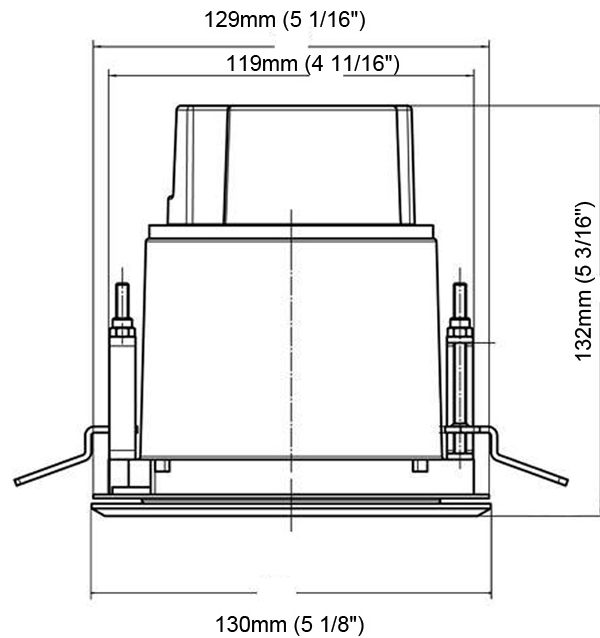

GENERAL

Series: Olodum
 Subseries: Olodum Square
 Brand: Side
 Division: Exterior
 Mounting Type: Recessed
 Mounting Location: Ceiling
 Subcategory: Downlight

PHYSICAL

Shape: Square
 Length (mm): 76
 Length (in): 3
 Width (mm): 76
 Width (in): 3
 Height (mm): 58
 Height (in): 2 ⁵/₁₆
 Min. Recessing Depth (mm): 63
 Min. Recessing Depth (in): 2 ¹/₂
 Light Distribution: Downlight
 Weight (kg): 0.4
 Weight (lbs): 0.88
 Diffuser: Clear tempered glass
 Gasket: Silicon rubber
 Fixture Finish: SSS
 Fixture Material: Stainless Steel

GENERAL

Series: Olodum
 Subseries: Olodum Round
 Brand: Side
 Division: Exterior
 Mounting Type: Recessed
 Mounting Location: Ceiling
 Subcategory: Downlight

PHYSICAL

Shape: Round
 Diameter (mm): 130
 Diameter (in): 5 1/8
 Height (mm): 132
 Height (in): 5 3/16
 Light Distribution: Downlight
 Weight (kg): 1.450
 Weight (lbs): 3.2
 Diffuser: Clear tempered glass
 Gasket: Silicon rubber
 Fixture Finish: SSS
 Fixture Material: Aluminum Die Cast

Certified By: Certified for North American Standards
 IP rating: IP67
 IK Rating: IK10

PROJECT
TYPE
SPECIFIER
QUANTITY
DATE

1.45kg / 3.2lbs

Recessed Thickness 10 / 12.5 / 15 mm (3/8" / 1/2" / 9/16")

127mm (5")