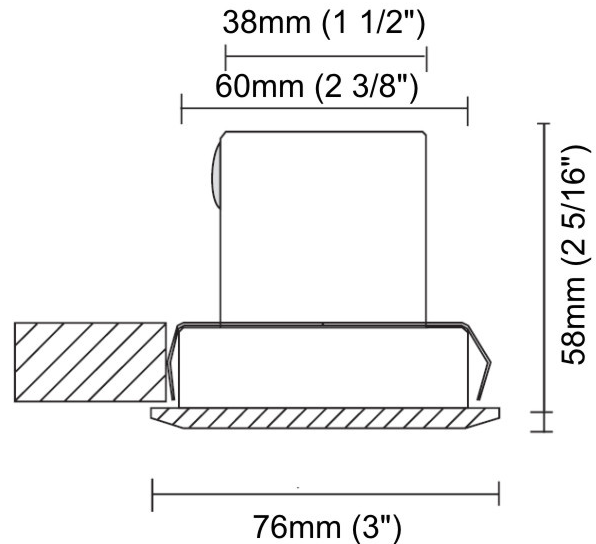

GENERAL

Series: Olodum
 Subseries: Olodum Square
 Brand: Side
 Division: Exterior
 Mounting Type: Recessed
 Mounting Location: Ceiling
 Subcategory: Downlight

PHYSICAL

Shape: Square
 Length (mm): 76
 Length (in): 3
 Width (mm): 76
 Width (in): 3
 Height (mm): 58
 Height (in): 2 ⁵/₁₆
 Min. Recessing Depth (mm): 63
 Min. Recessing Depth (in): 2 ¹/₂
 Light Distribution: Downlight
 Weight (kg): 0.4
 Weight (lbs): 0.88
 Diffuser: Clear tempered glass
 Gasket: Silicon rubber
 Fixture Finish: SSS
 Fixture Material: Stainless Steel

0.40 kg / 0.88 lbs

61mm (2 3/8")

Recessed Thickness 10 / 12.5 / 15 / 25 / 30 mm
 (3/8" / 1/2" / 9/16" / 1" / 1 3/16")

OLODUM ROUND RECESSED

E10Q0052- -

base number Color BA Options
 Temperature

- To build a product code in our configurator select the specify button on the base model # product page
- To build a manual product code on this datasheet choose from the options listed below in blue font and add the suffix to the base model #

GENERAL

Series: Olodum
 Subseries: Olodum Round
 Brand: Side
 Division: Exterior
 Mounting Type: Recessed
 Mounting Location: Ceiling
 Subcategory: Downlight

PHYSICAL

Shape: Round
 Diameter (mm): 130
 Diameter (in): 5 1/8
 Height (mm): 132
 Height (in): 5 3/16
 Light Distribution: Downlight
 Weight (kg): 1.450
 Weight (lbs): 3.2
 Diffuser: Clear tempered glass
 Gasket: Silicon rubber
 Fixture Finish: SSS
 Fixture Material: Aluminum Die Cast