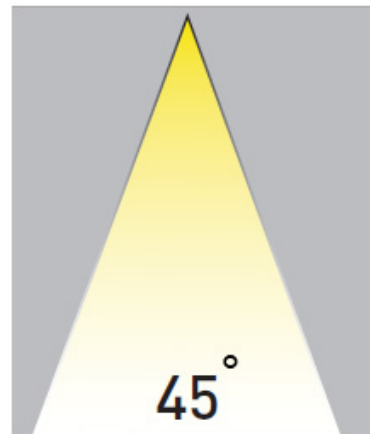

E_{max}E_{min}		180°	
	90°		90°
		Area: NAN x NAN	0 m
		Area: NAN x NAN	2 m
		Area: NAN x NAN	4 m
		Area: NAN x NAN	6 m
		Area: NAN x NAN	8 m
		Area: NAN x NAN	10 m
		Area: NAN x NAN	12 m
	0°		
		C0-C180: 154° + 154°	C90-C270: 153° + 153°