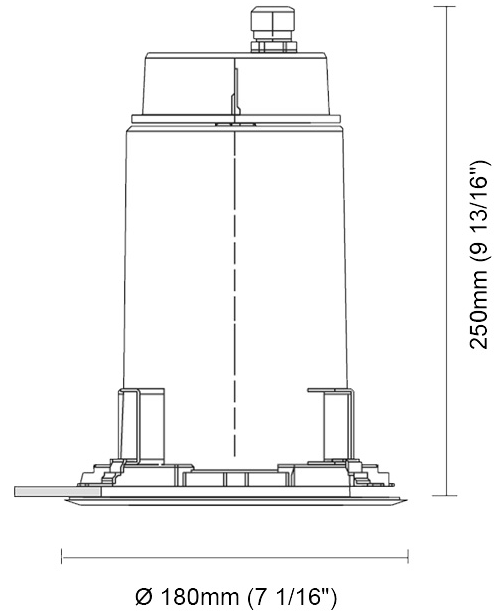

OLODUM RECESSED

E10Q0058- -

base number   Color   Lens
Temperature   Options

PROJECT
TYPE
SPECIFIER
QUANTITY
DATE

1. To build a product code in our configurator select the specify button on the base model # product page
2. To build a manual product code on this datasheet choose from the options listed below in blue font and add the suffix to the base model #

GENERAL

Series: Olodum
Brand: Side
Division: Exterior
Mounting Type: Recessed
Mounting Location: Ceiling

PHYSICAL

Shape: Round
Diameter (mm): 180
Diameter (in): 7 1/16
Height (mm): 250
Height (in): 9 13/16
Light Distribution: Direct
Weight (kg): 3.4
Weight (lbs): 7.5
Diffuser: Clear Tempered Glass
Fixture Finish: SSS
Fixture Material: Aluminum Die Cast

ELECTRICAL

Lamp Type: LED (Zhaga Standard)
Input Wattage (W): 9.1

LED

Number of LEDs: 1
Color Temperature (°K): 3000 / 4000
Max. Delivered Lumen (lm): 1157 / 1239
Nominal Lumen (lm): 1410 / 1510
CRI: >90 CRI

OPTICAL

Reflector: Polycarbonate metallized reflector
Optic: 15° / 30° / 45°

RATINGS AND CERTIFICATIONS

Certified By: CSA Certified to UL and CSA Standards
IP rating: IP67
IK Rating: IK10

180mm (7 1/16")
3.4kg / 7.49lbs
Recessed Thickness: 10 / 12.5 / 15 mm (3/8" / 1/2" / 9/16")