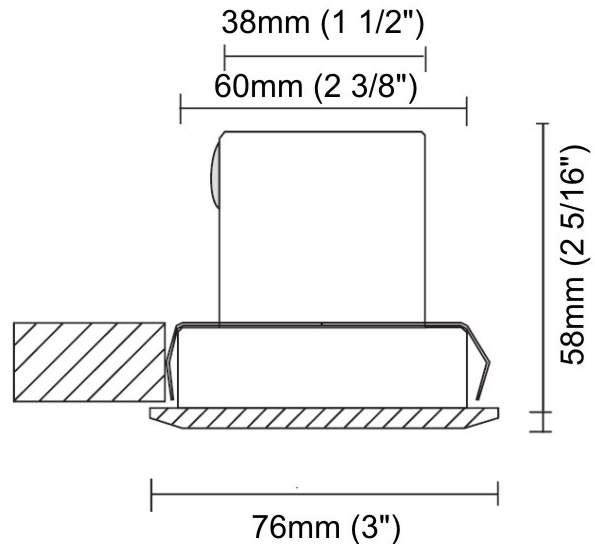

OLODUM ROUND RECESSED

E10Q0034-

base number _____ Color _____
Temperature _____

1. To build a product code in our configurator select the specify button on the base model # product page
2. To build a manual product code on this datasheet choose from the options listed below in blue font and add the suffix to the base model #

GENERAL

Series: Olodum
Subseries: Olodum Round
Brand: Side
Division: Exterior
Mounting Type: Recessed
Mounting Location: Ceiling
Subcategory: Downlight

PHYSICAL

Shape: Round
Diameter (mm): 76
Diameter (in): 3
Height (mm): 58
Height (in): 2 5/16
Min. Recessing Depth (mm): 63
Min. Recessing Depth (in): 2 1/2
Light Distribution: Direct
Weight (kg): 0.4
Weight (lbs): 0.88
Diffuser: Clear tempered glass
Gasket: Silicon rubber
Fixture Finish: SSS
Fixture Material: Stainless Steel

ELECTRICAL

Lamp Type: LED (Zhaga Standard)
Input Wattage (W): 4.4
Total Output Wattage (W): 3.1
Dimming: Non-Dimming / Phase Dimming (120Vac only) / 0-10V Dimming
Driver Included: No
Driver Location: Remote
Driver Type: Constant Current - 120 / 277Vac
Driver Class: Class 2
Input Voltage (V): 120 - 277
Constant Current (MA): 350

LED

Color Temperature (°K): 3000 / 4000
Max. Delivered Lumen (lm): 285 / 300
Nominal Lumen (lm): 350 / 380
CRI: >80 CRI
Lamp Life (hrs): 50000

OPTICAL

Optic°: 45

RATINGS AND CERTIFICATIONS

Certified By: Certified for North American Standards
IP rating: IP67
IK Rating: IK07

0.40 kg / 0.88 lbs

61mm (2 3/8 inch)

Recessed Thickness: 10 / 12.5 / 15 / 25 / 30 mm
(3/8" / 1/2" / 9/16" / 1" / 1 3/16")