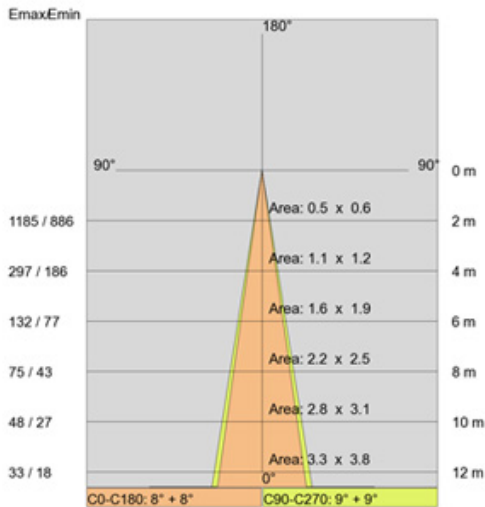

PROJECT
TYPE
SPECIFIER
QUANTITY
DATE